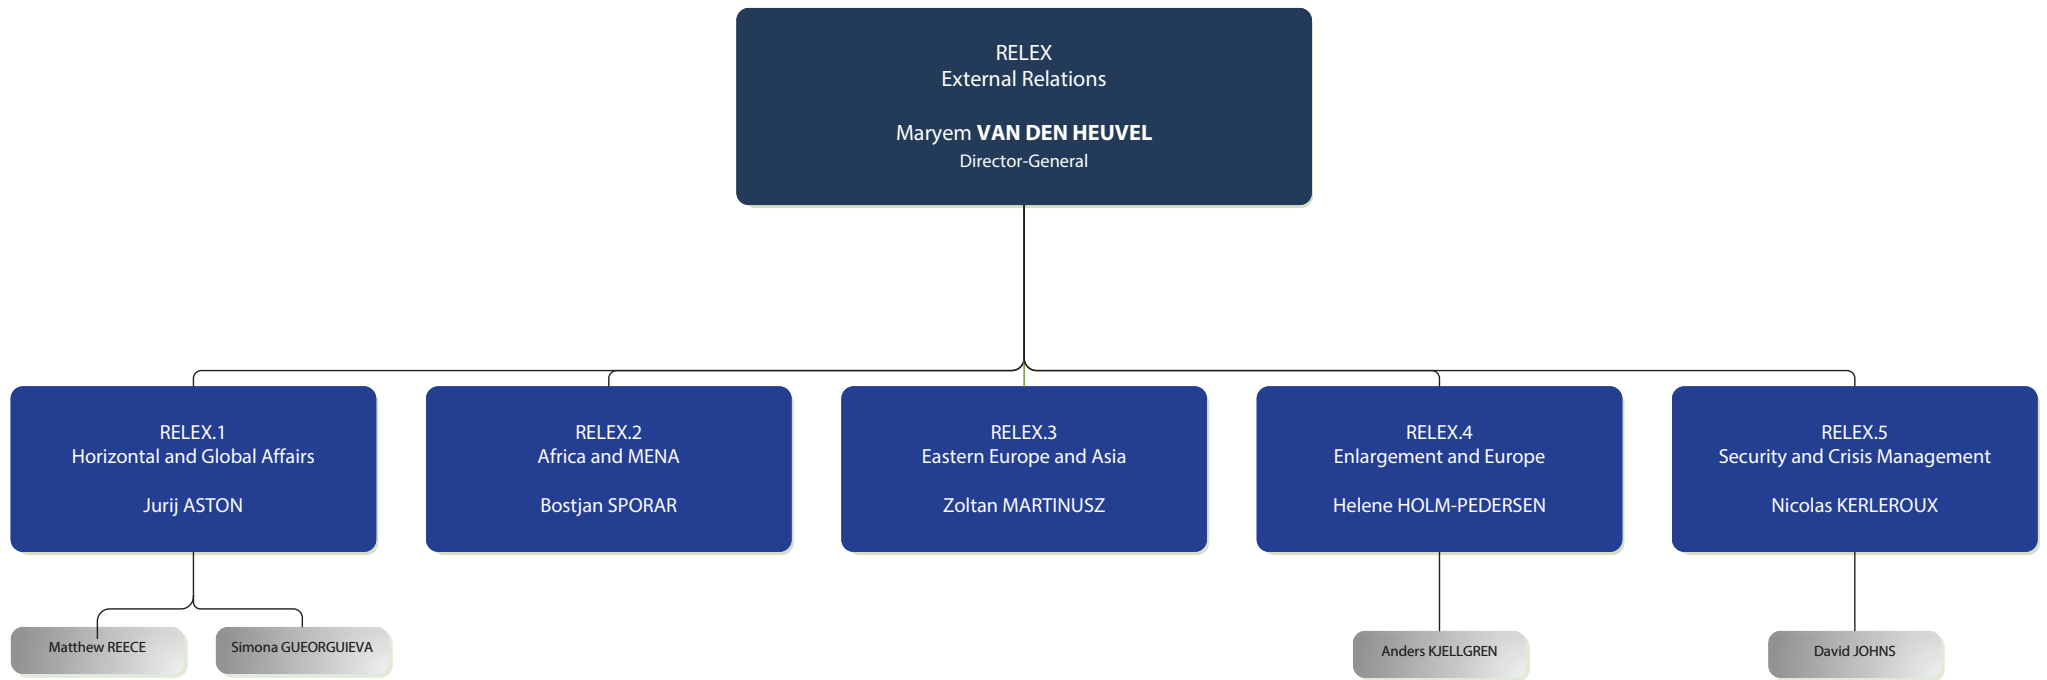

Shared services

COMM
Communication and Information
Peter JAVORČÍK (acting)

LING
Translation Service
Máire KILLORAN

ORG
Organisational Development and Services
William SHAPCOTT

SMART
Digital Services
David GALLOWAY

**GSC.SMART.2
Digital Platforms**
Jan STUER

Laurent CLAISSE

**GSC.SMART.2.A
Infrastructure and Operations (RUN)**
Marco NERVI

Mohammed AMRI

GSC.SMART.2.A.S1
Operations Centre
Cuong LY

GSC.SMART.2.A.S2
Applications and Middleware
--