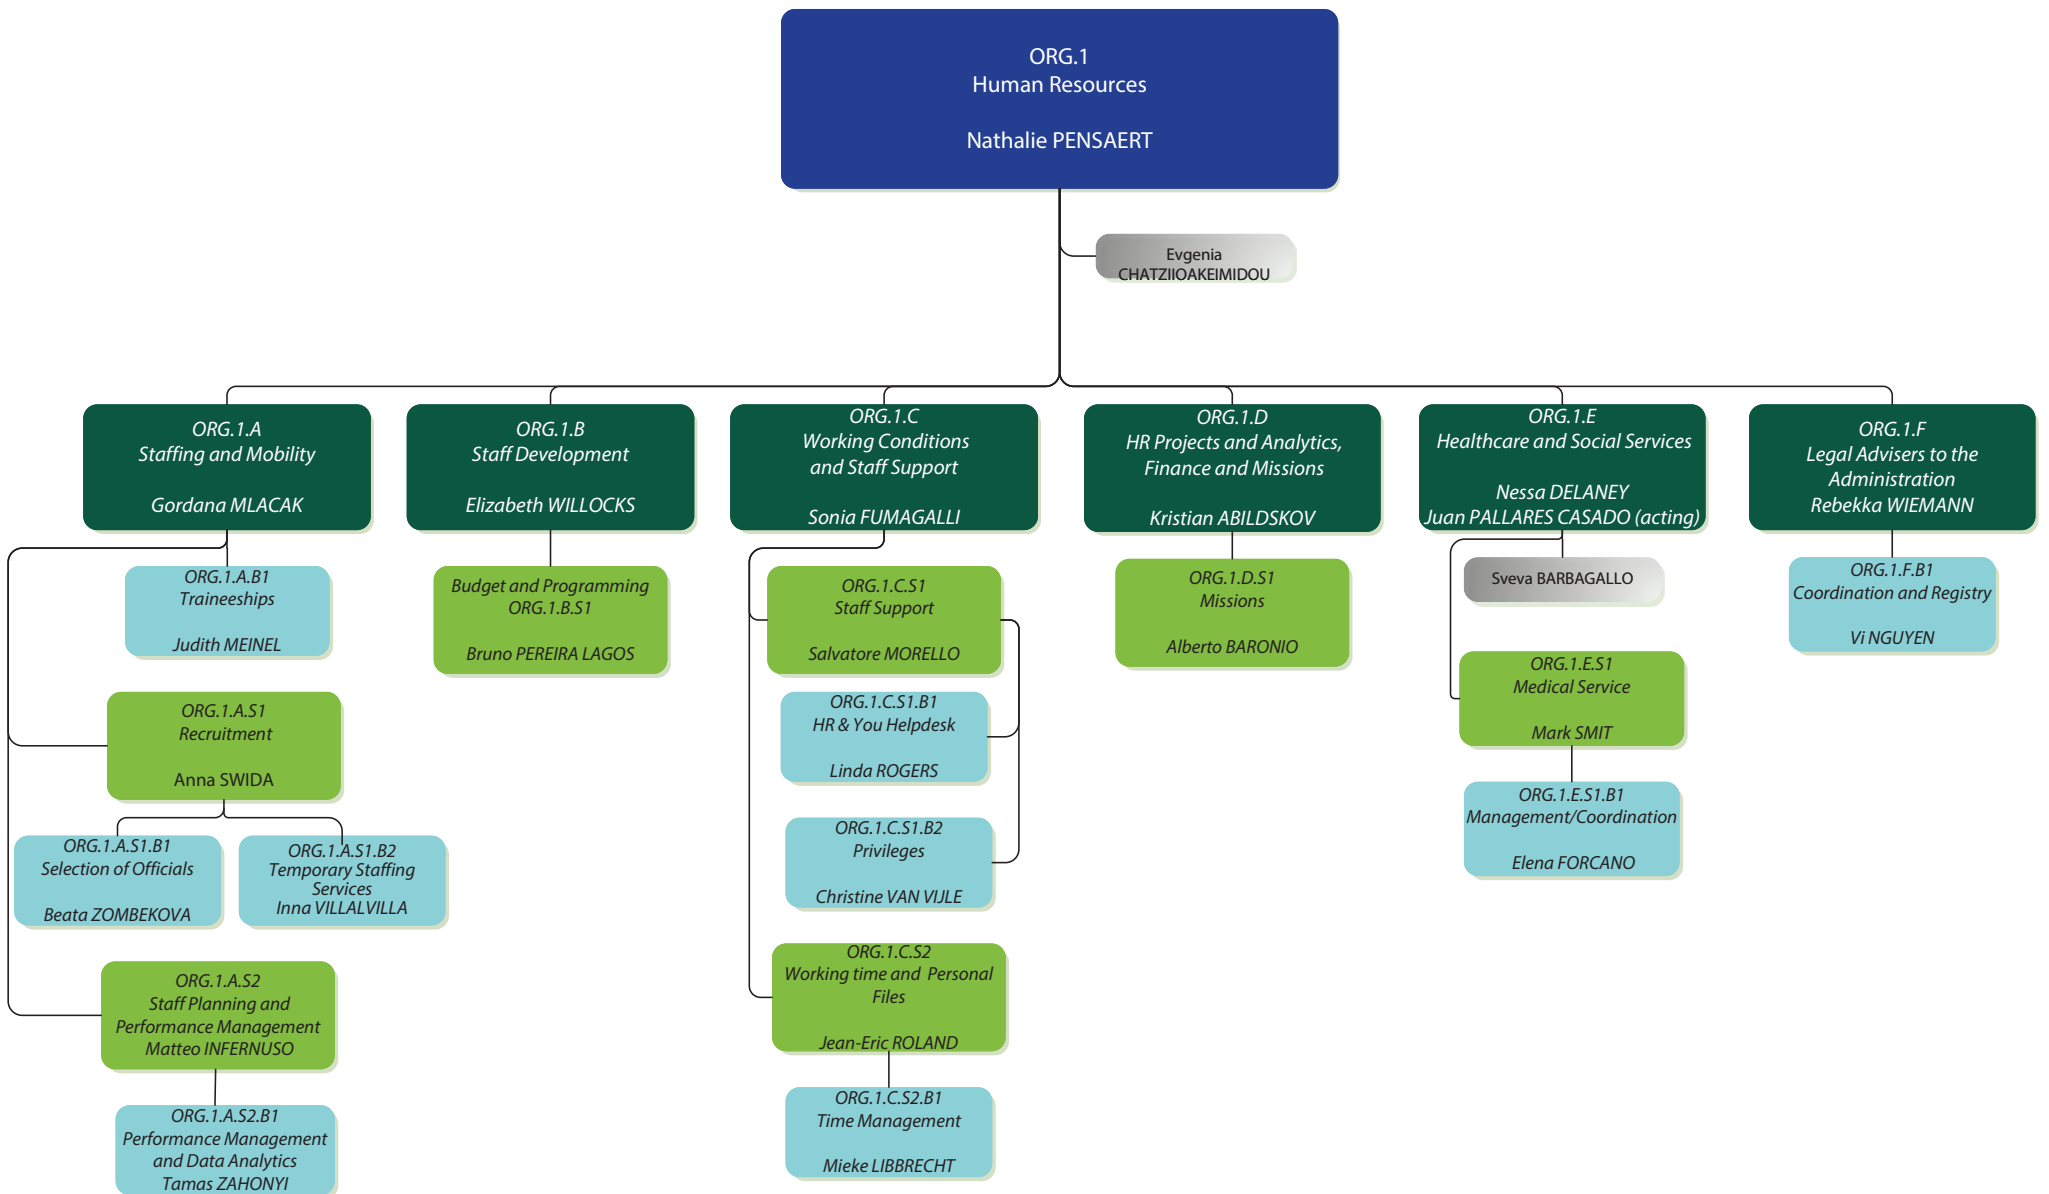

**GSC.SMART.2
Digital Platforms**
Jan STUER

Laurent CLAISSE

**GSC.SMART.2.A
Infrastructure and Operations (RUN)**
Marco NERVI

Mohammed AMRI

GSC.SMART.2.A.S1
Operations Centre
Cuong LY

GSC.SMART.2.A.S2
Applications and Middleware
--