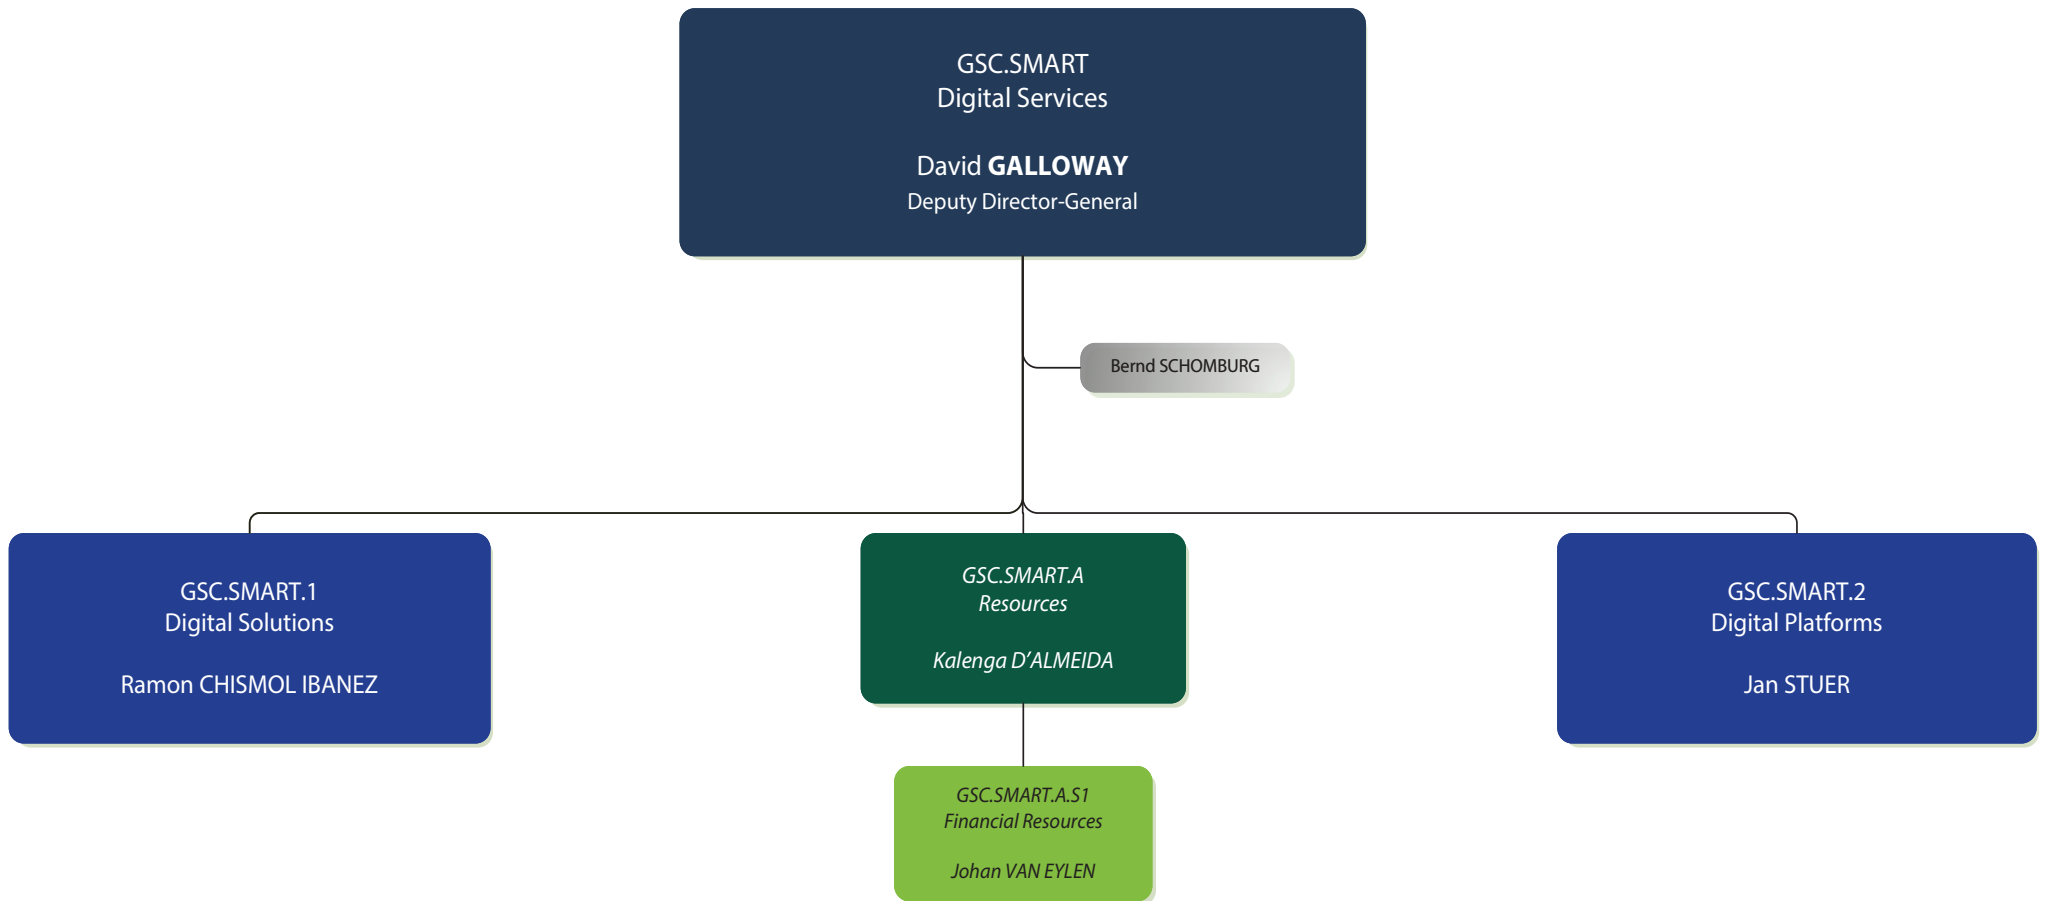

**GSC.SMART.2
Digital Platforms**
Jan STUER

Laurent CLAISSE

**GSC.SMART.2.A
Infrastructure and Operations (RUN)**
Marco NERVI

Mohammed AMRI

GSC.SMART.2.A.S1
Operations Centre
Cuong LY

GSC.SMART.2.A.S2
Applications and Middleware
--