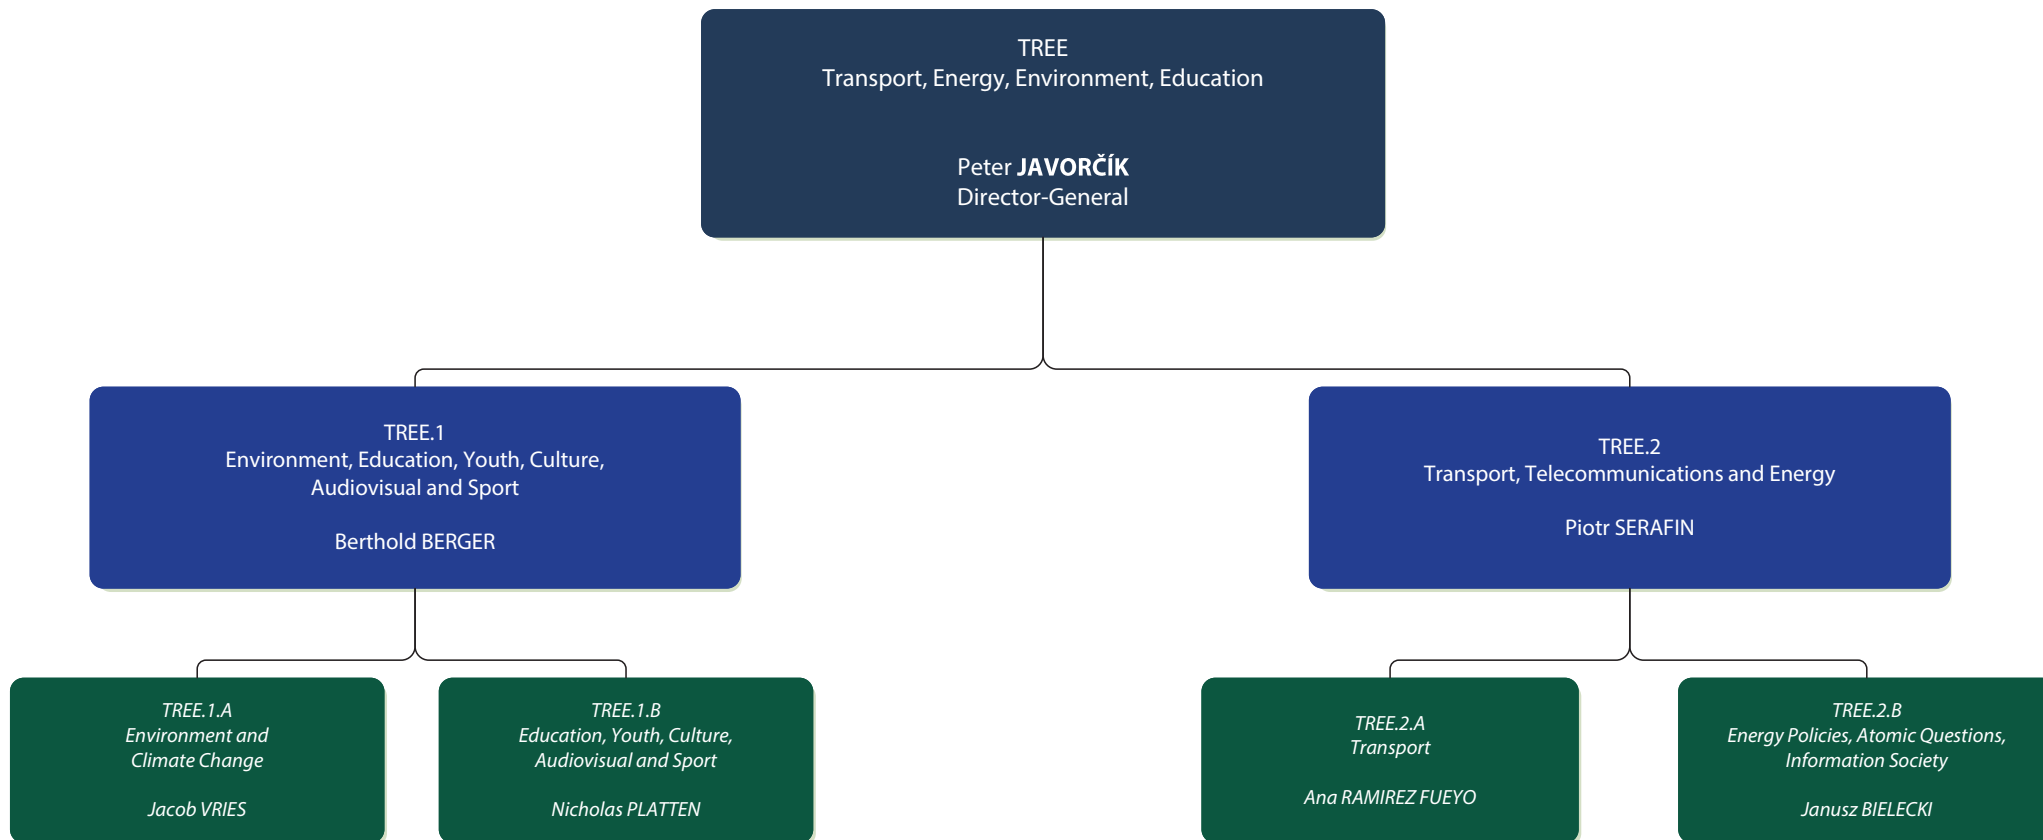

**GSC.SMART.2
Digital Platforms**
Jan STUER

Laurent CLAISSE

**GSC.SMART.2.A
Infrastructure and Operations (RUN)**
Marco NERVI

Mohammed AMRI

GSC.SMART.2.A.S1
Operations Centre
Cuong LY

GSC.SMART.2.A.S2
Applications and Middleware
--