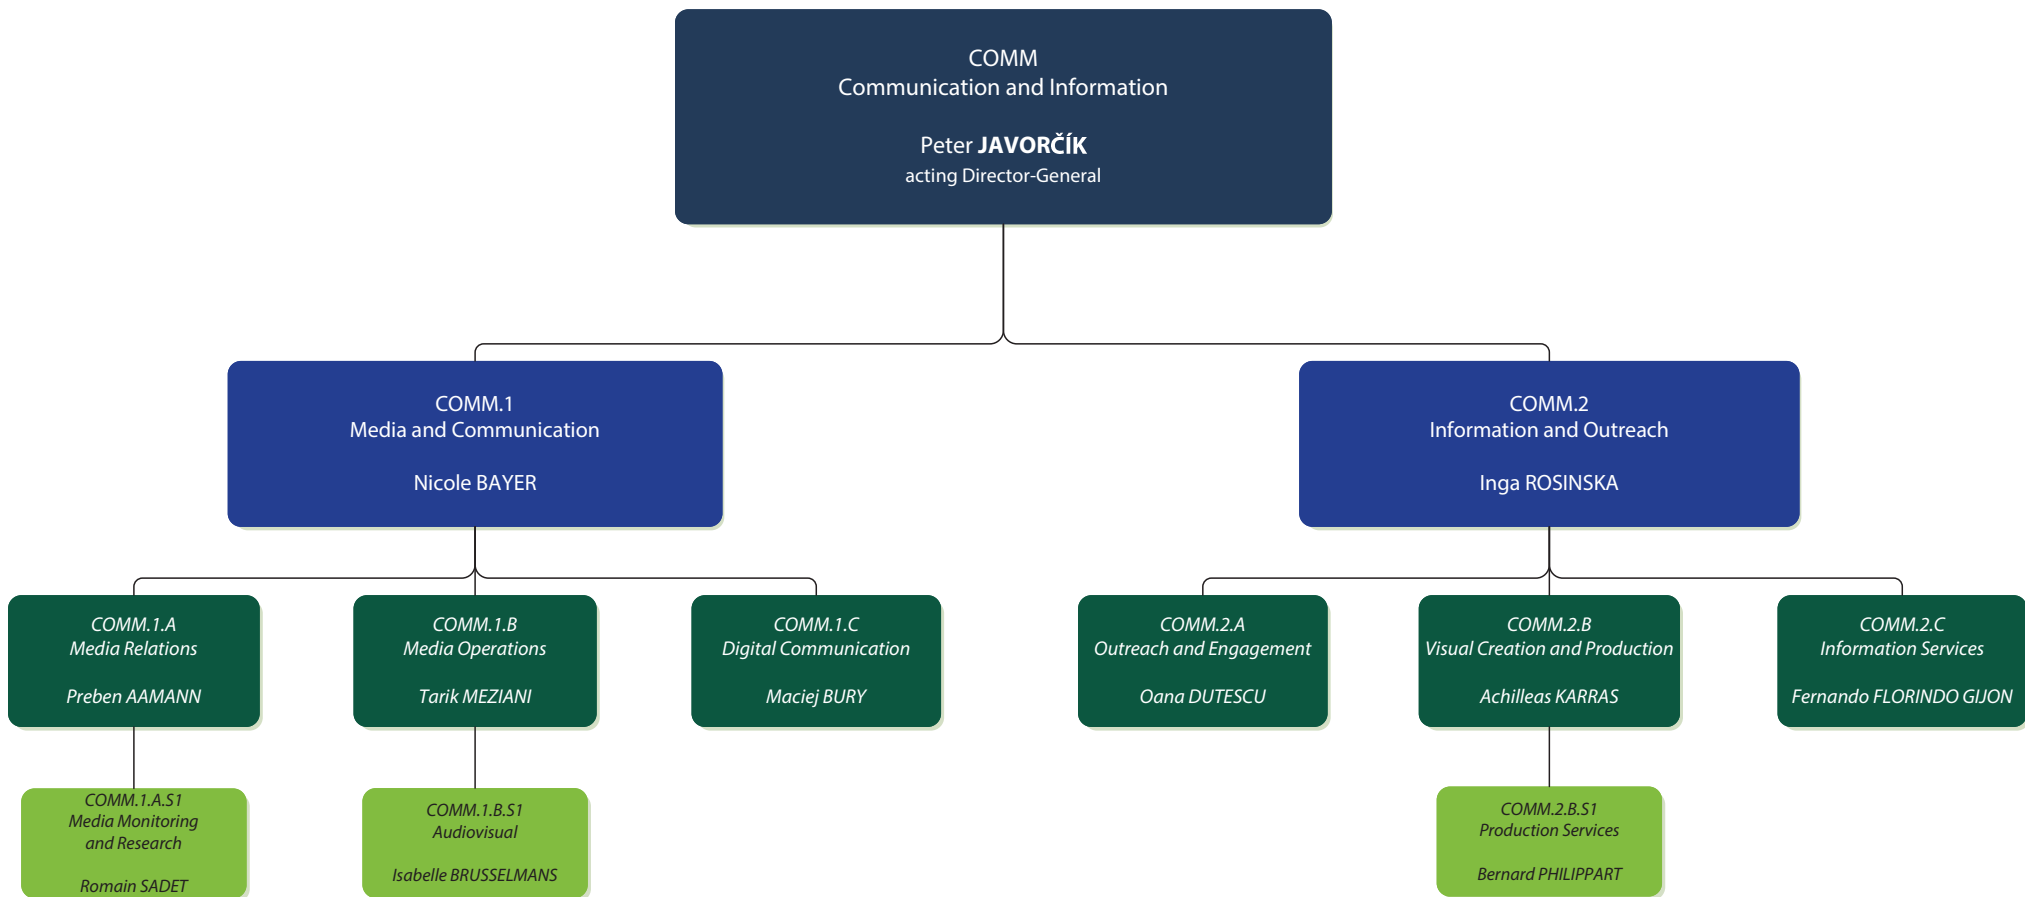

**GSC.SMART.2
Digital Platforms**
Jan STUER

Laurent CLAISSE

**GSC.SMART.2.A
Infrastructure and Operations (RUN)**
Marco NERVI

Mohammed AMRI

GSC.SMART.2.A.S1
Operations Centre
Cuong LY

GSC.SMART.2.A.S2
Applications and Middleware
--