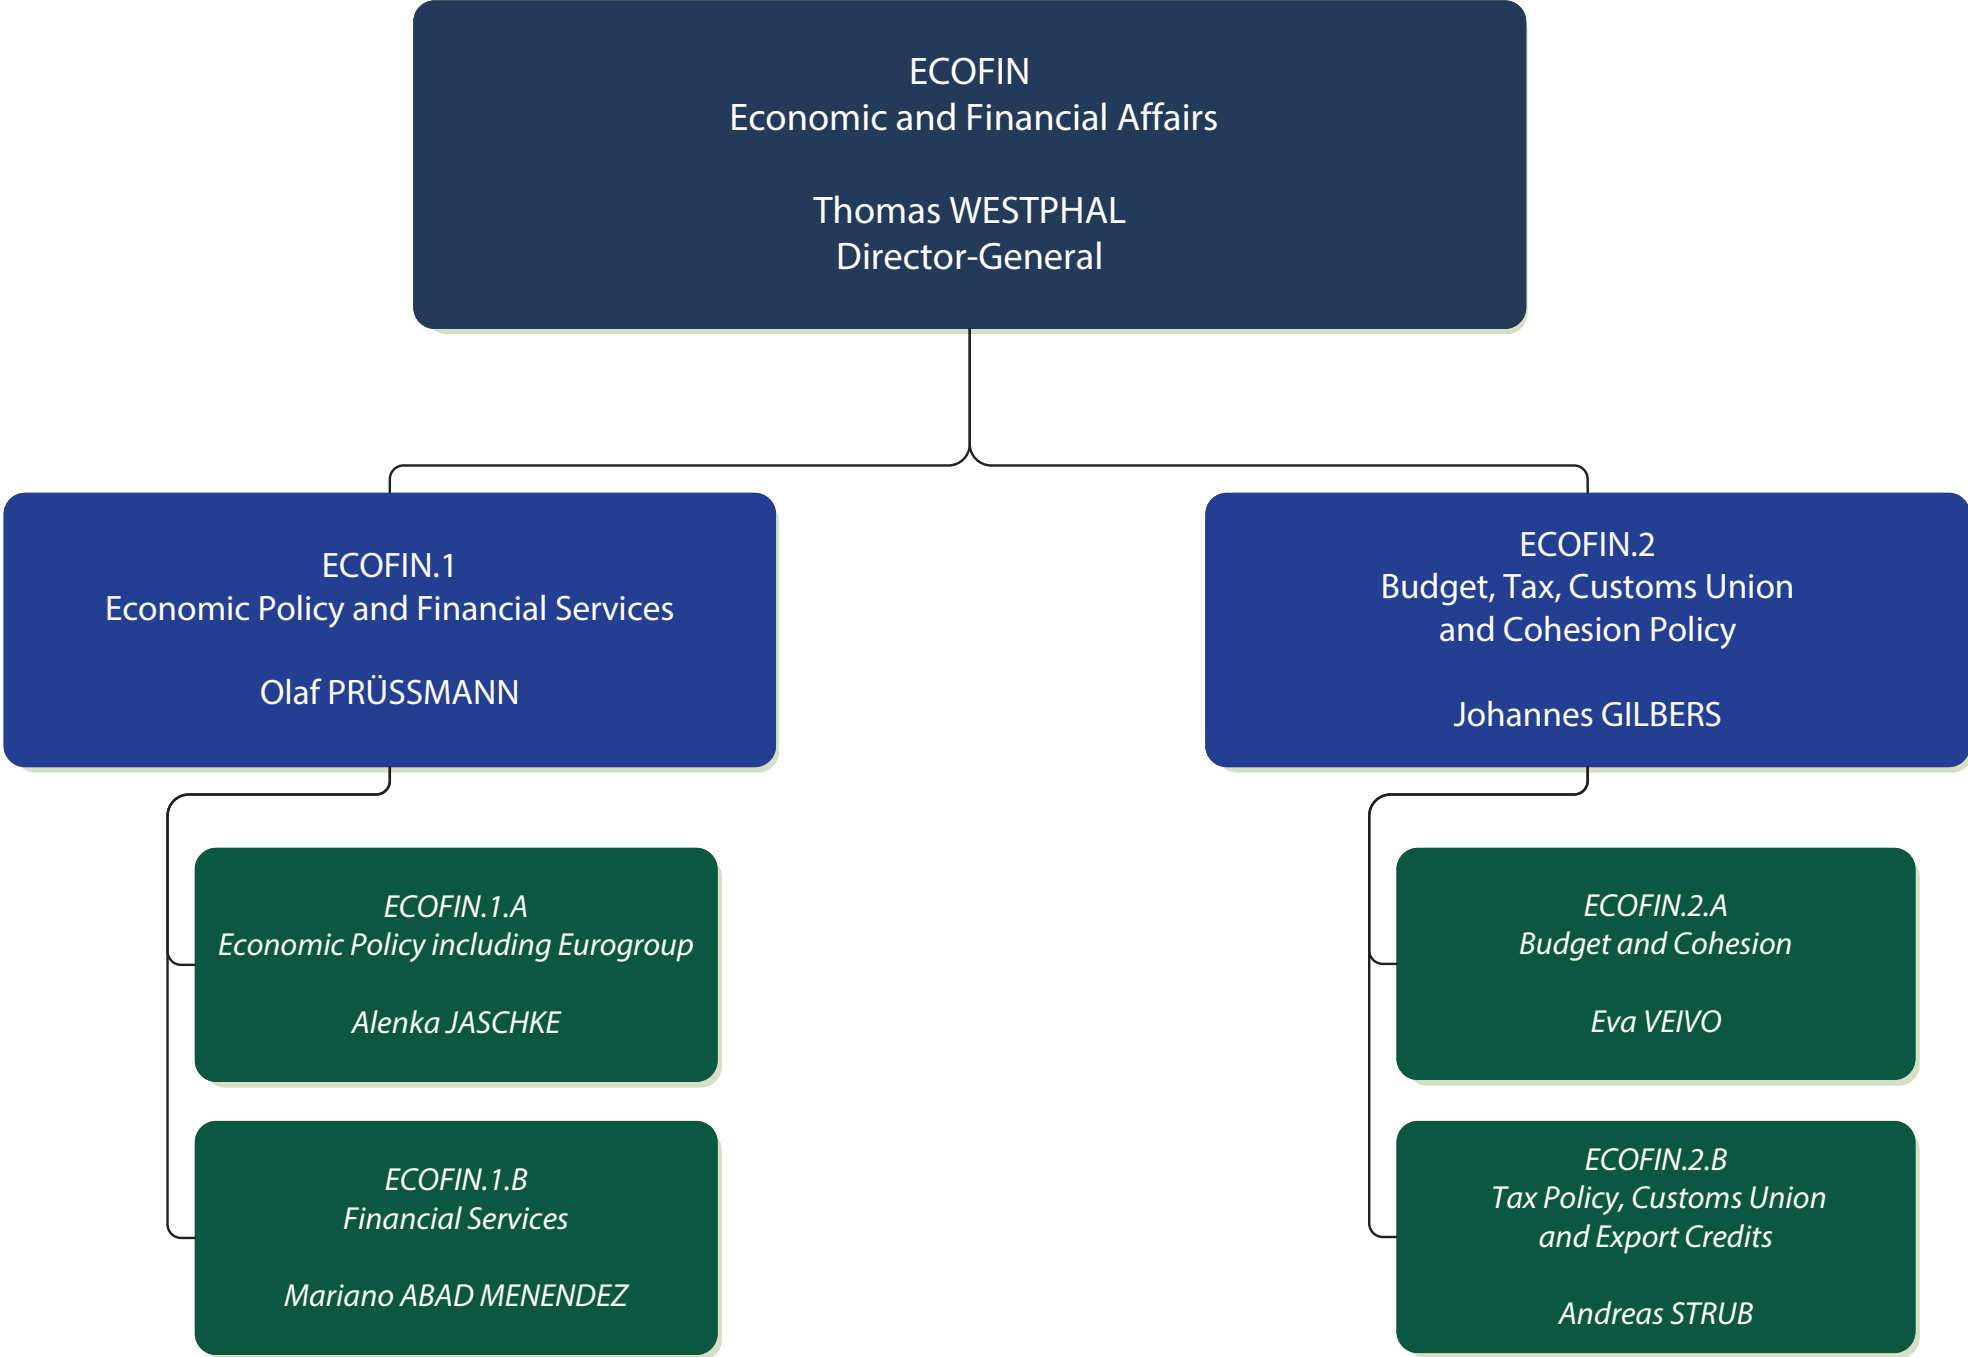

**GSC.SMART.2
Digital Platforms**
Jan STUER

Laurent CLAISSE

**GSC.SMART.2.A
Infrastructure and Operations (RUN)**
Marco NERVI

Mohammed AMRI

GSC.SMART.2.A.S1
Operations Centre
Cuong LY

GSC.SMART.2.A.S2
Applications and Middleware
--