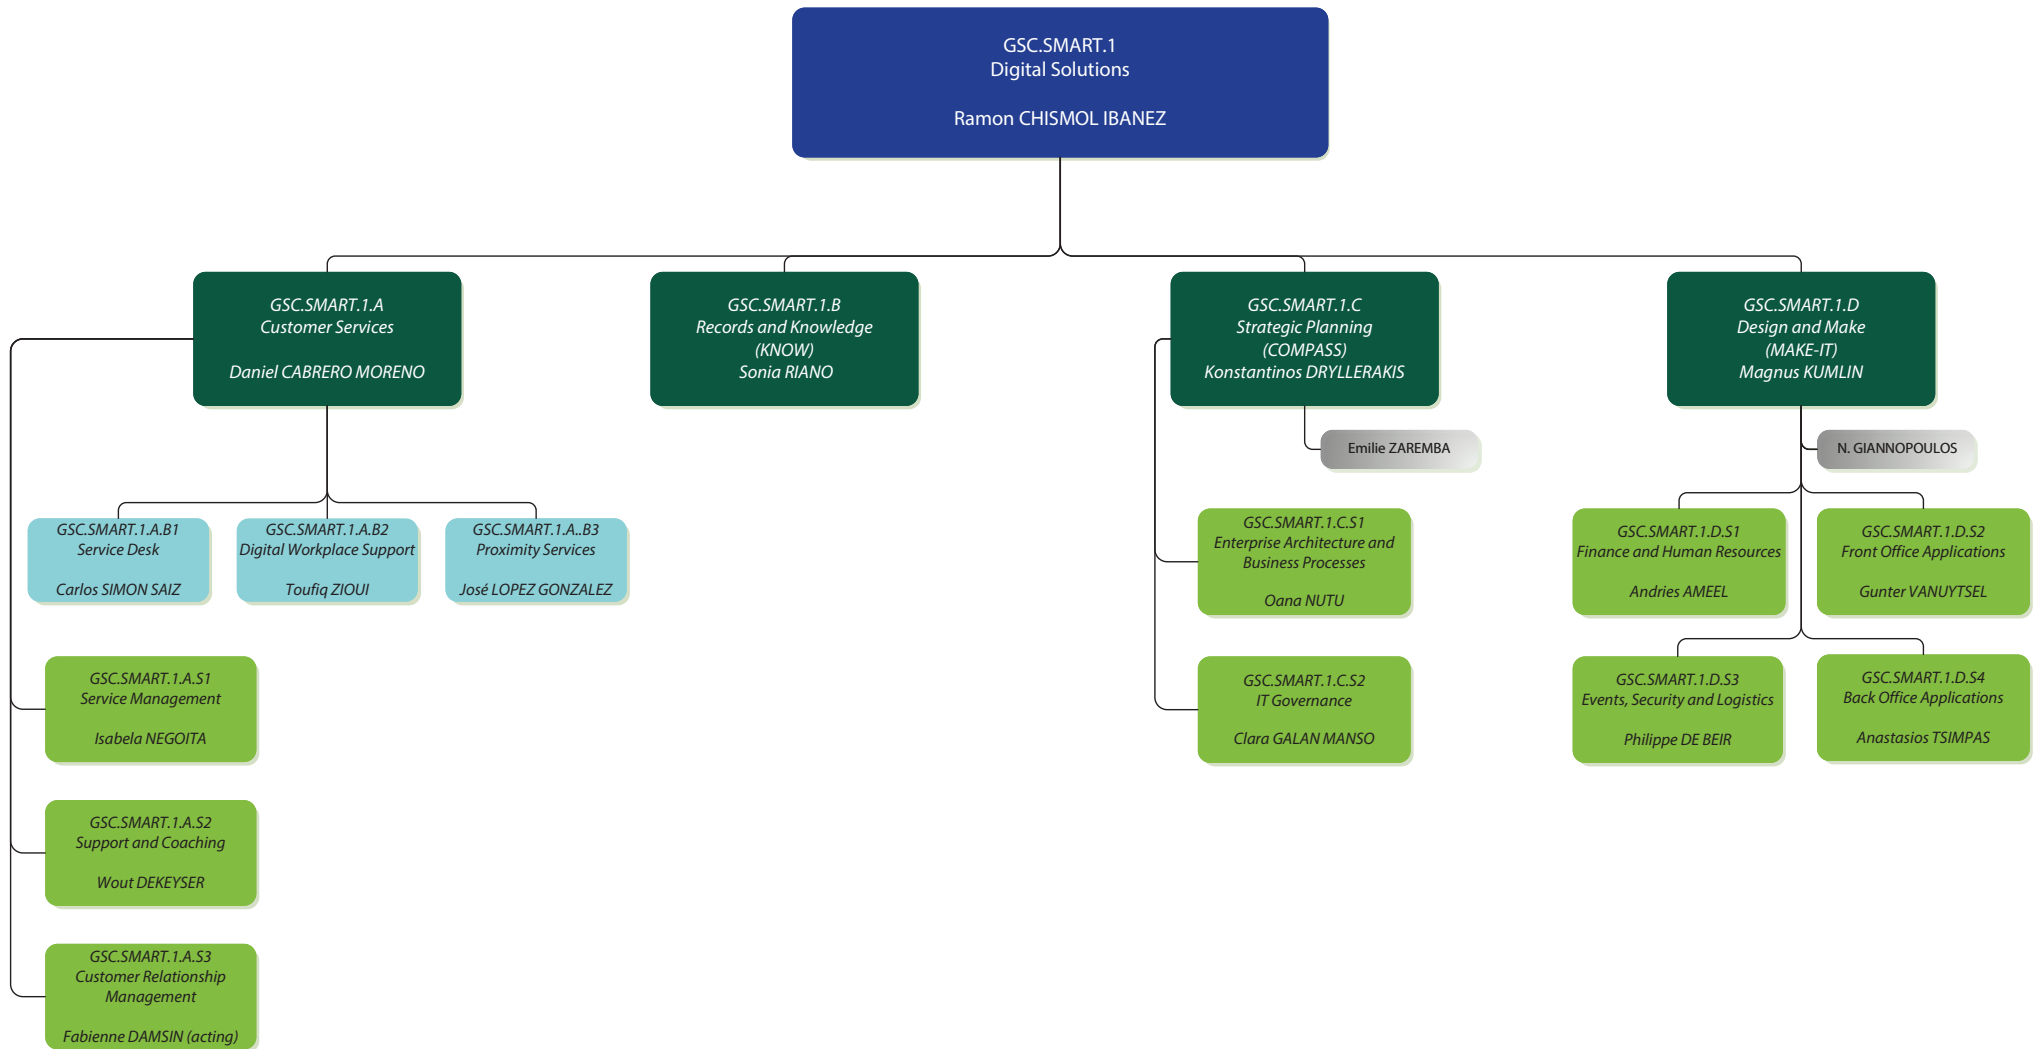

**GSC.SMART.2
Digital Platforms**
Jan STUER

Laurent CLAISSE

**GSC.SMART.2.A
Infrastructure and Operations (RUN)**
Marco NERVI

Mohammed AMRI

GSC.SMART.2.A.S1
Operations Centre
Cuong LY

GSC.SMART.2.A.S2
Applications and Middleware
--