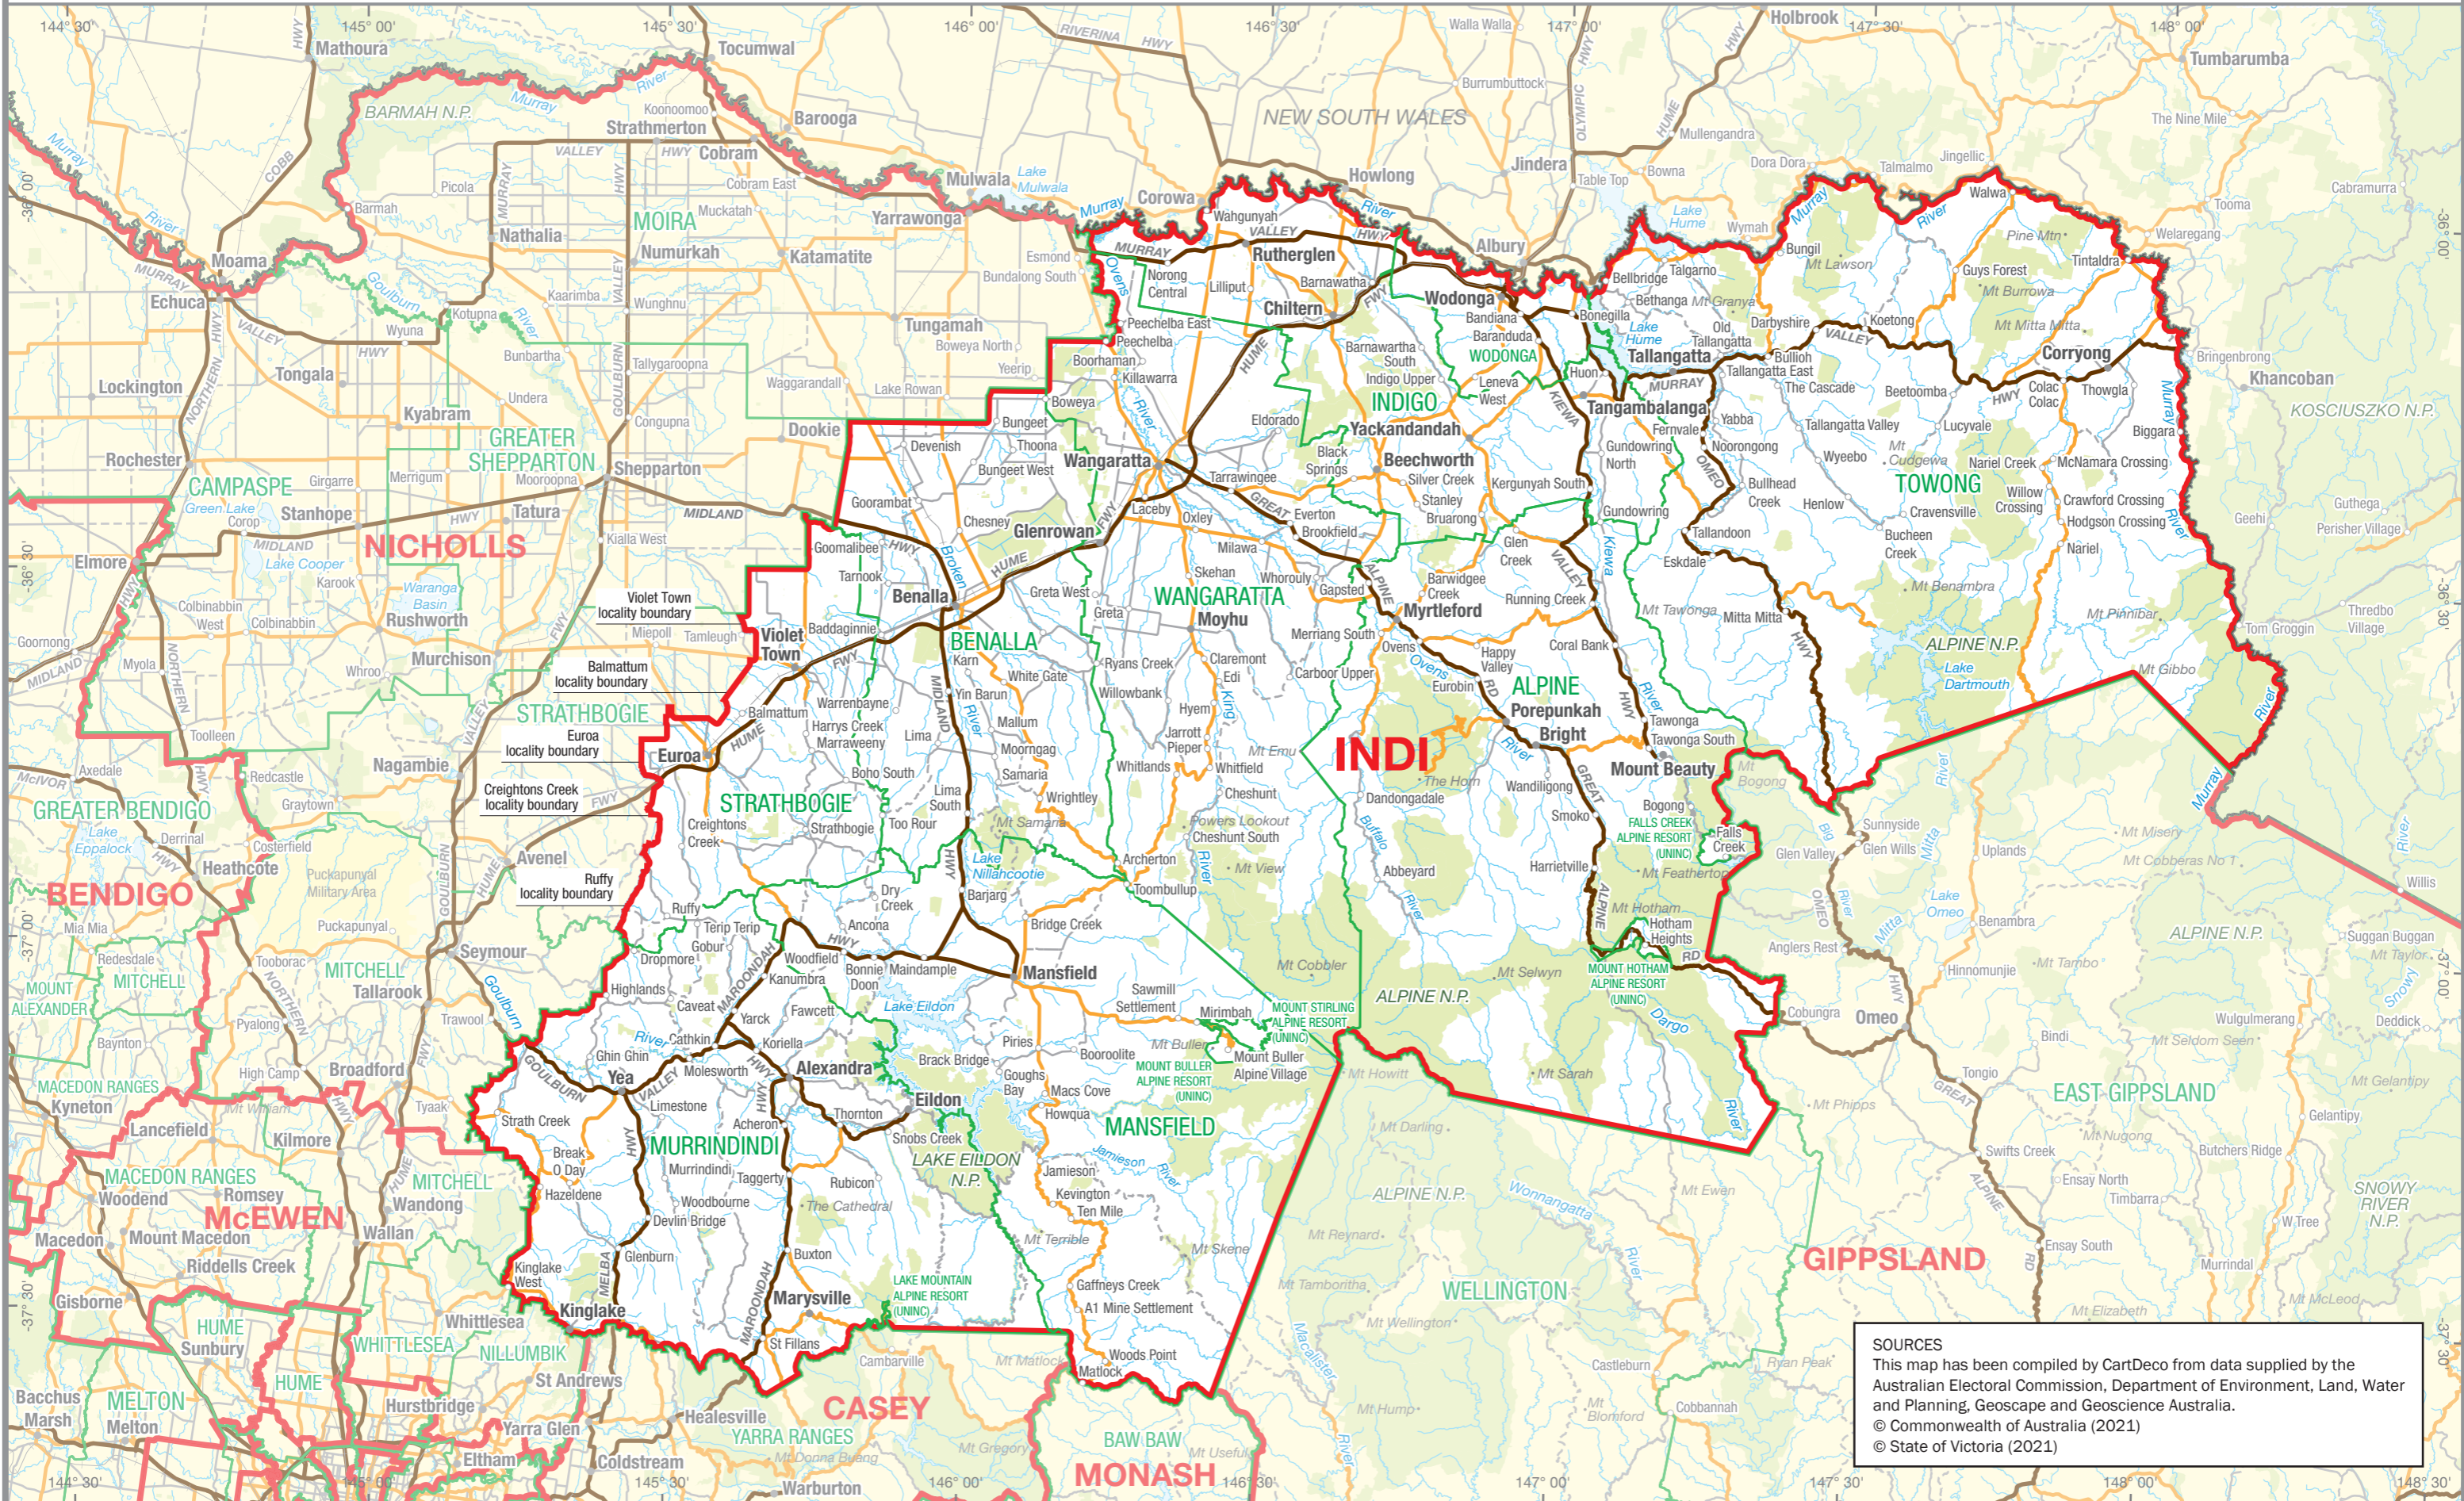

July 2021  
**MAP OF THE COMMONWEALTH  
 ELECTORAL DIVISION OF  
 INDI**

Name and Boundary of  
 Electoral Division  
 Names and Boundaries of  
 adjoining Electoral Divisions  
 Names and Boundaries of  
 Local Government Areas (2021)

**INDI**  
**NICHOLLS**  
**BENALLA**

**SOURCES**  
 This map has been compiled by CartDeco from data supplied by the Australian Electoral Commission, Department of Environment, Land, Water and Planning, Geoscape and Geoscience Australia.  
 © Commonwealth of Australia (2021)  
 © State of Victoria (2021)