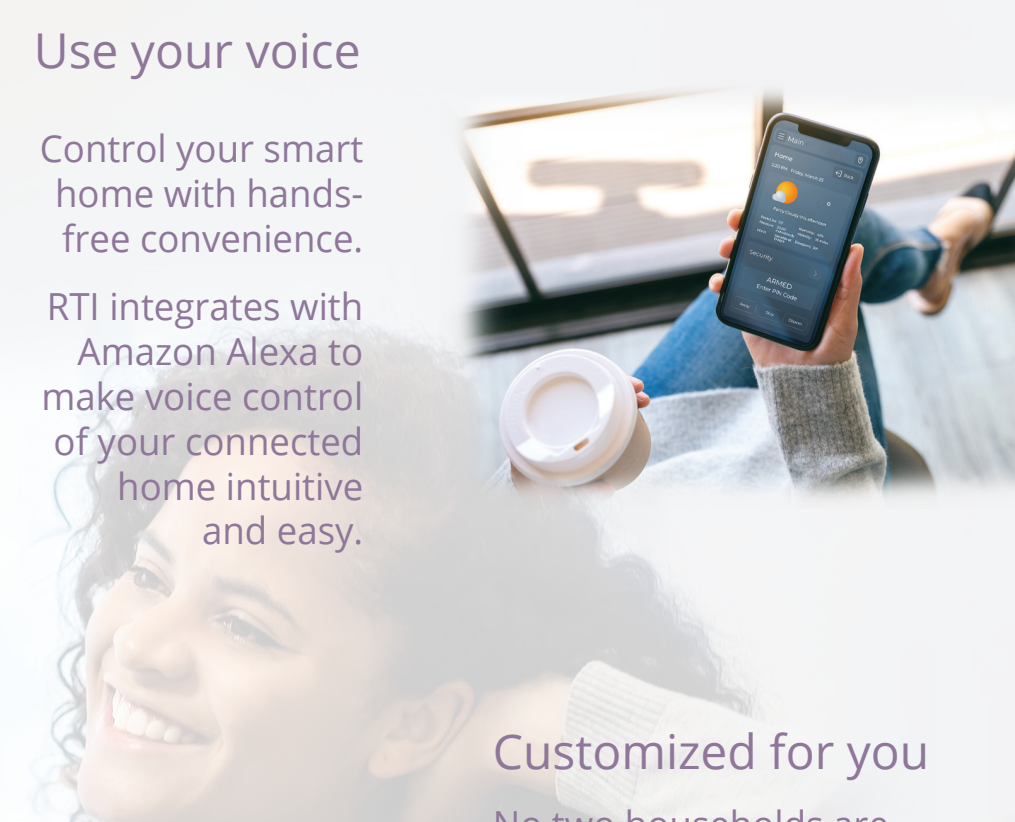

Music and entertainment

Imagine music playing in any room, or in every room. RTI Music makes it easy, with your favorite streaming services fully integrated into your smart home system.

Time for the big game? RTI makes controlling your video entertainment just as simple.

Energy efficient

Conserve energy whether you are at home or away.

Your RTI system intelligently communicates with your thermostat, lighting, and other electronics to ensure you are optimizing energy use.

Use your voice

Control your smart home with hands-free convenience.

RTI integrates with Amazon Alexa to make voice control of your connected home intuitive and easy.

Customized for you

No two households are alike. That's why your RTI system is completely customizable by your RTI Control Pro to fit your lifestyle.

From fully personalized control to the intuitive automation happening behind the scenes, your RTI system elevates all aspects of your home.

Always connected

From across town or around the world, stay connected with RTI smart home control.