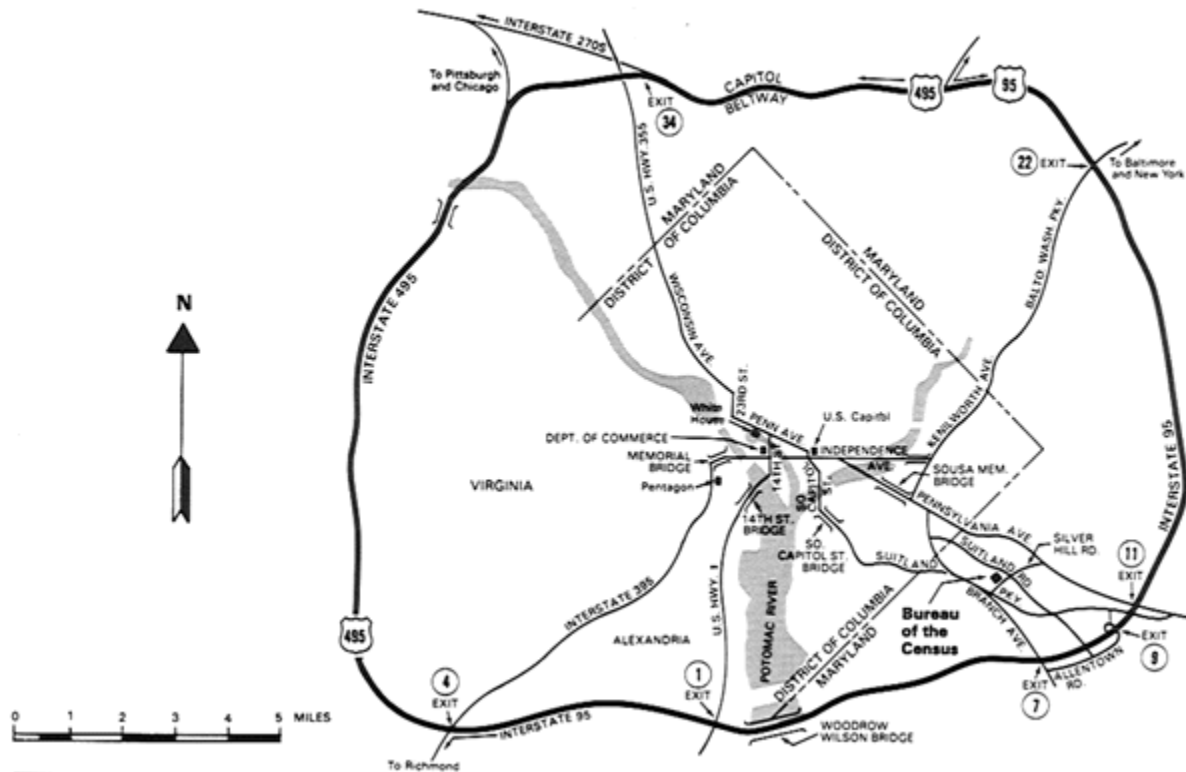

Beltway Map to U.S. Census Bureau

Directions to the U.S. Census Bureau, Suitland Federal Center

From Northern Virginia:

- Take Interstate 95 (Capital Beltway - Outer Loop) toward Alexandria
- Proceed across the Woodrow Wilson Bridge and continue to Exit 11B, Pennsylvania Avenue - Washington
- Take Pennsylvania Avenue to a left on Silver Hill Road (approximately 2.5 miles - 5 traffic lights)
- Follow Silver Hill Road to a right into the Suitland Federal Center at Gate 5 (at the 5th traffic light, Swann Road)
- Park at the guard station to register and obtain a visitor's parking permit. The guard will direct you to the visitor's parking area.

From Bethesda/Silver Spring/Wheaton:

- Take the Capital Beltway - Inner Loop toward Andrews Air Force Base/Richmond (will be either Interstate 495 or 95 depending on where you get on the Beltway)
- Take Exit 11B, Pennsylvania Avenue - Washington
- Take Pennsylvania Avenue to a left on Silver Hill Road (approximately 2.5 miles - 5 traffic lights)