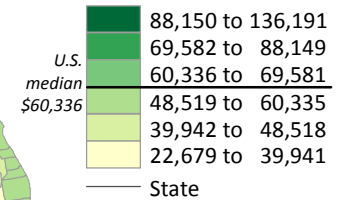

Figure 1.

**Median Household Income of the Total Population
by County: 2017**

**Median household
income by county
(in dollars)**

Note: The data provided are indirect estimates produced by statistical model-based methods using sample survey, decennial census, and administrative data sources. The estimates contain error stemming from model error, sampling error, and nonsampling error.

Source: U.S. Census Bureau, Small Area Income and Poverty Estimates (SAIPE) Program, Dec. 2018