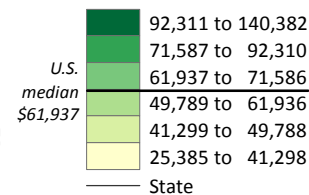

Figure 1.

Median Household Income of the Total Population by County: 2018

Median household income by county (in dollars)

Note: The data provided are indirect estimates produced by statistical model-based methods using sample survey, decennial census, and administrative data sources. The estimates contain error stemming from model error, sampling error, and nonsampling error.

Source: U.S. Census Bureau, Small Area Income and Poverty Estimates (SAIPE) Program, Dec. 2019