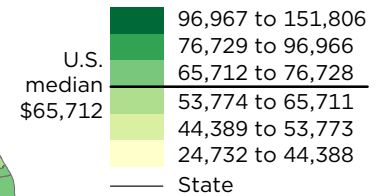

Figure 1.
**Median Household Income of the
Total Population by County: 2019**

**Median household
income by county
(in dollars)**

Note: The data provided are indirect estimates produced by statistical model-based methods using sample survey, decennial census, and administrative data sources. The estimates contain error stemming from model error, sampling error, and nonsampling error.
Source: U.S. Census Bureau, Small Area Income and Poverty Estimates (SAIPE) Program, December 2020.