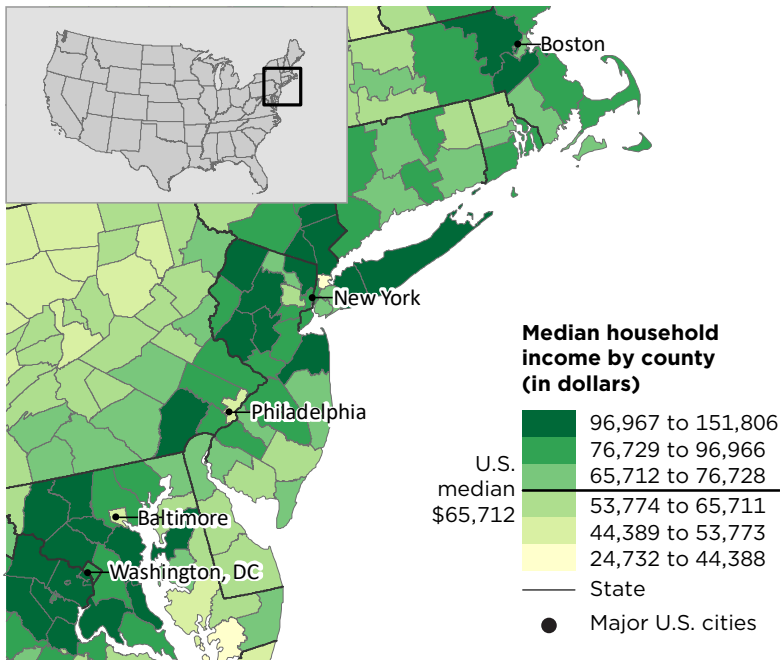

Figure 1a.

Median Household Income of the Total Population From Washington, DC, to Boston, MA: 2019

Source: U.S. Census Bureau, Small Area Income and Poverty Estimates (SAIPE) Program, December 2020.