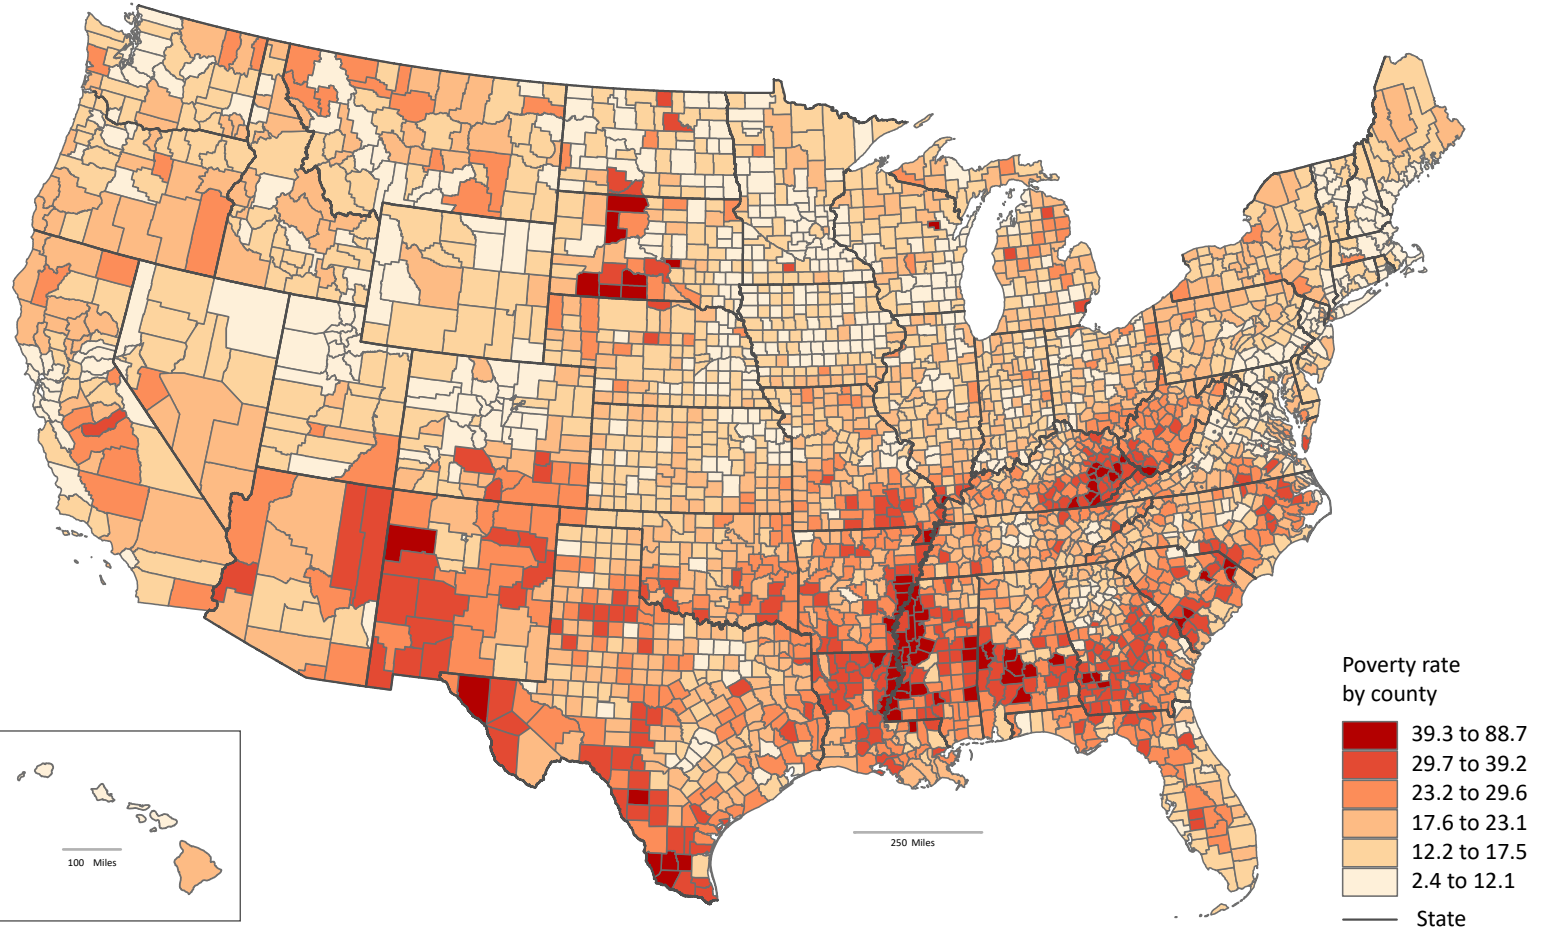

Poverty Rate of the Population Under 18 by County: 2022

Note: The data provided are indirect estimates produced by statistical model-based methods using sample survey, decennial census, and administrative data sources. The estimates contain error stemming from model error, sampling error, and nonsampling error.

Source: U.S. Census Bureau, Small Area Income and Poverty Estimates (SAIPE) Program, December 2023, Project No. P-7502872 / Approval CBDRB-FY24-0047.