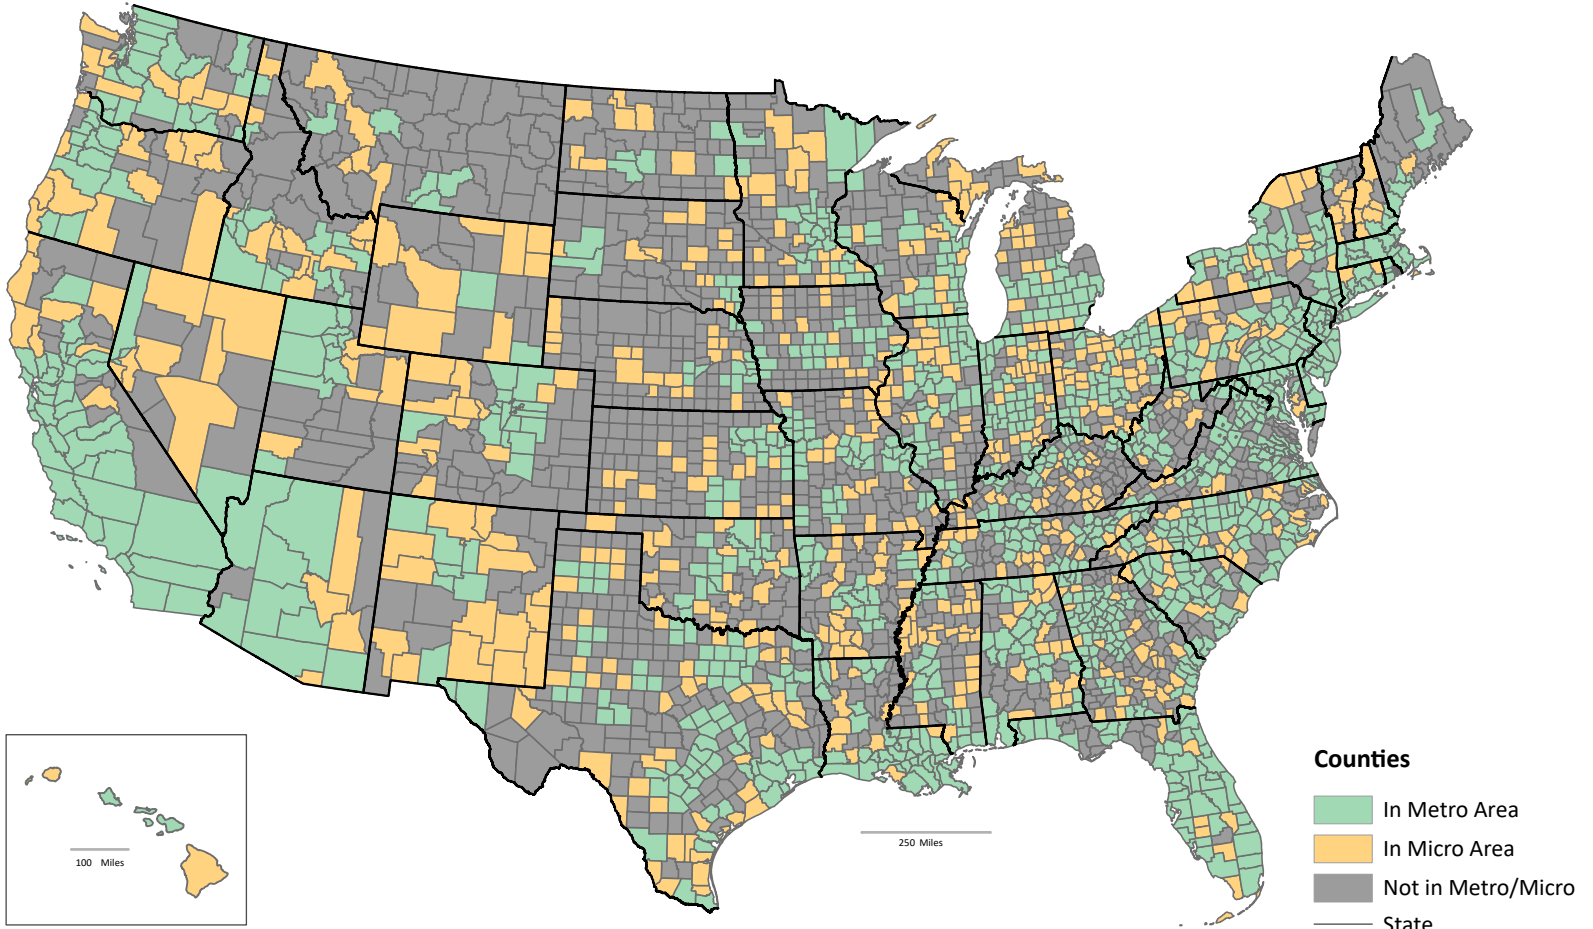

Counties by Metro/Micro Area Status: 2022

Counties

- In Metro Area
- In Micro Area
- Not in Metro/Micro
- State

Note: Metropolitan and micropolitan statistical areas defined by the Office of Management and Budget as of March 2020, using U.S. Census Bureau county boundaries effective as of Spring 2022. Due to new county-equivalent definitions in Connecticut, the metropolitan and micropolitan statistical areas for these geographic units are defined by the Office of Management and Budget as of July 2023.

Source: U.S. Census Bureau, Small Area Income and Poverty Estimates (SAIPE) Program, December 2023, Project No. P-7502872 / Approval CBDRB-FY24-0047.