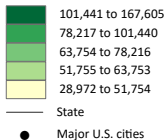

Median Household Income of the Total Population From Washington, DC, to Boston, MA: 2022

Median household income by county (in dollars)

Source: U.S. Census Bureau, Small Area Income and Poverty Estimates (SAIPE) Program, December 2023, Project No. P-7502872 / Approval CBDRE-FY24-0047.