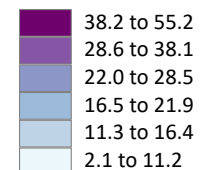

Poverty Rate of the School-Age Population by County: 2022

**Poverty rate of
related children
aged 5 to 17
by county**

— State

Note: The data provided are indirect estimates produced by statistical model-based methods using sample survey, decennial census, and administrative data sources. The estimates contain error stemming from model error, sampling error, and nonsampling error.