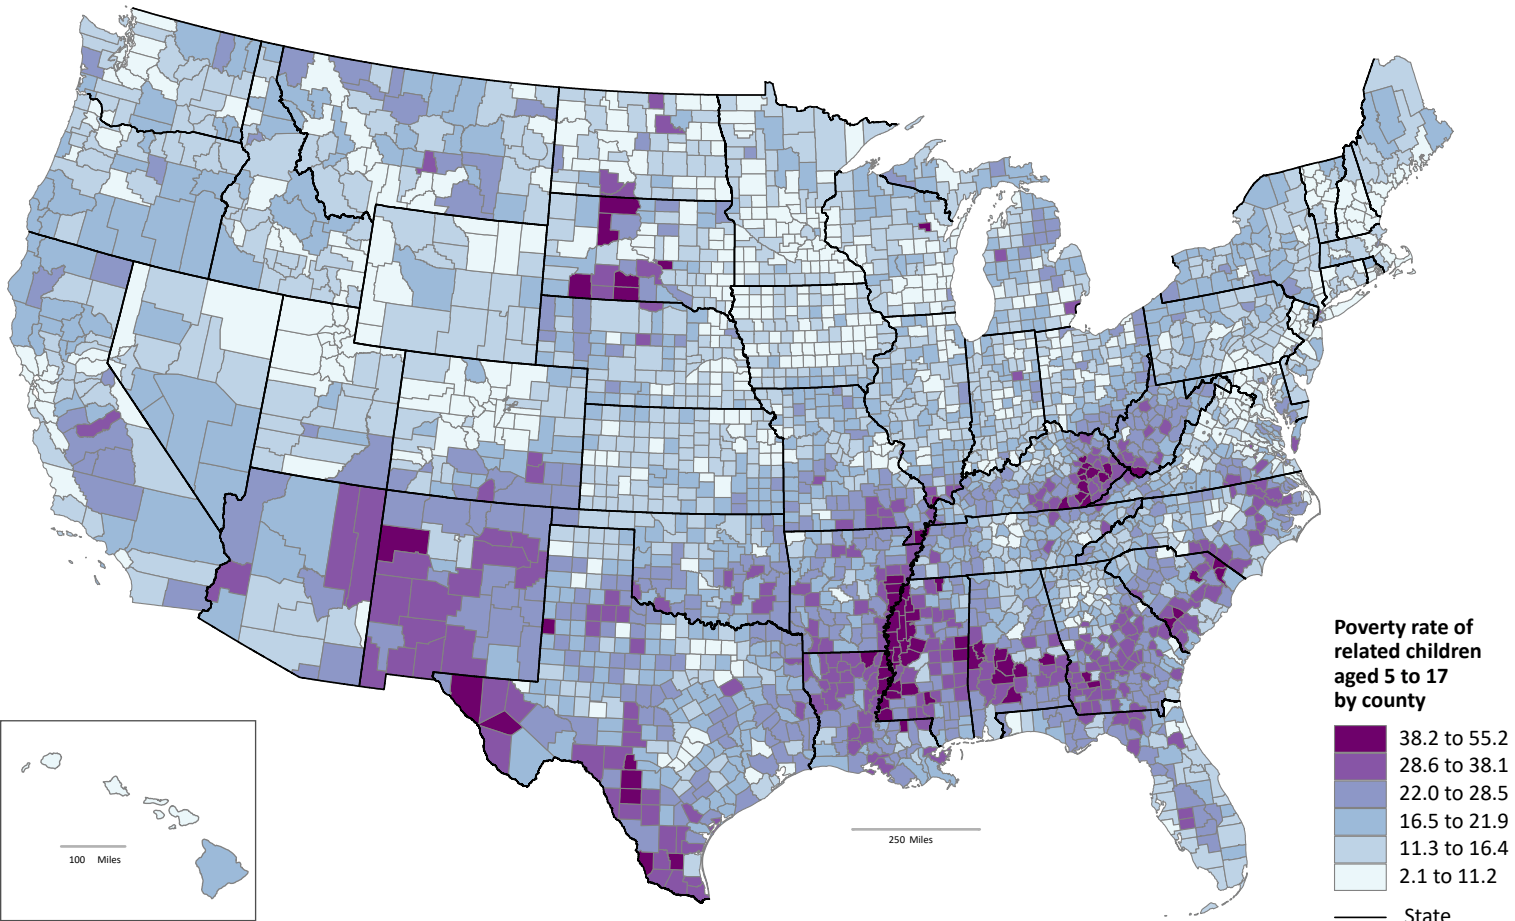

Poverty Rate of the School-Age Population by County: 2022

**Poverty rate of
related children
aged 5 to 17
by county**

— State

Note: The data provided are indirect estimates produced by statistical model-based methods using sample survey, decennial census, and administrative data sources. The estimates contain error stemming from model error, sampling error, and nonsampling error.

Source: U.S. Census Bureau, Small Area Income and Poverty Estimates (SAIPE) Program, December 2023, Project No. P-7502872 / Approval CBDRB-FY24-0047.