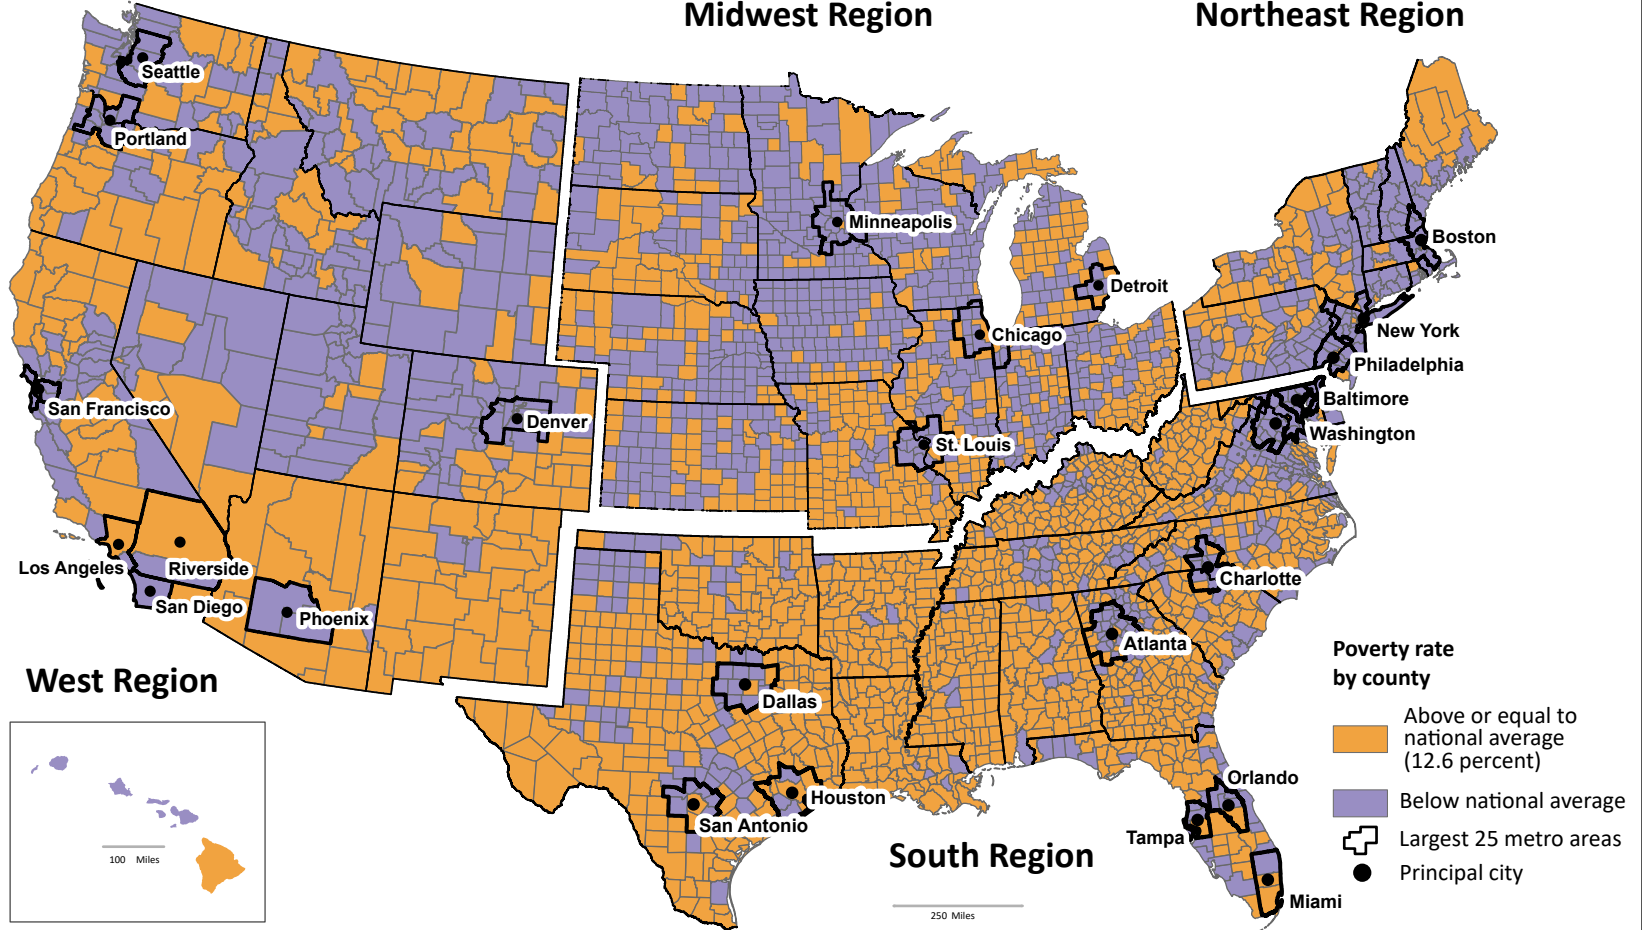

County Poverty Rate of the Total Population Above or Below the National Average by Region: 2022

Midwest Region

Northeast Region

- Poverty rate by county**
- Above or equal to national average (12.6 percent)
 - Below national average
 - Largest 25 metro areas
 - Principal city

Note: The data provided are indirect estimates produced by statistical model-based methods using sample survey, decennial census, and administrative data sources. The estimates contain error stemming from model error, sampling error, and nonsampling error.

Source: U.S. Census Bureau, Small Area Income and Poverty Estimates (SAIPE) Program, December 2023, Project No. P-7502872 / Approval CBDRB-FY24-0047.