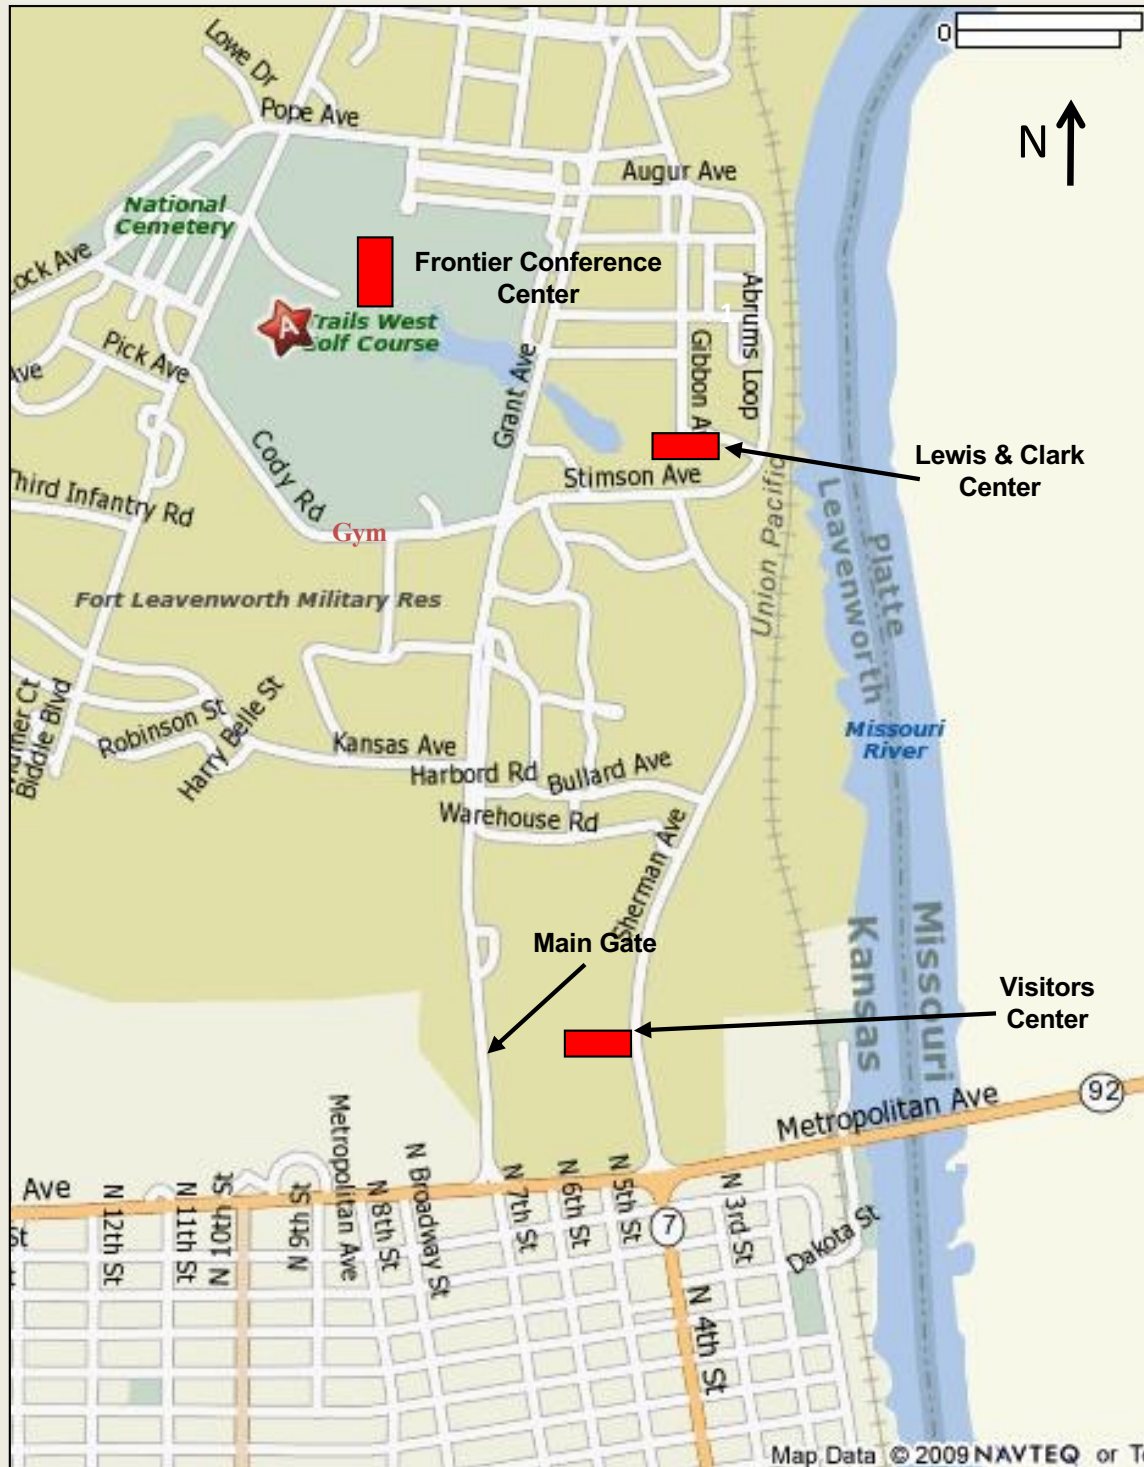

2024 CGSC Military Ethics Symposium & CAC Chaplain Ethicist Training – April 2-3, 2024

Directions

Fort Leavenworth is about a 20 minute drive from the KC Airport. Initially travel north on I-29, exit at Platte City and take Hwy 92 traveling west to Leavenworth. Enter post through the main gate.

From Leavenworth or Lansing travel north to enter the main gate.

Non-DoD ID card holders should review the [Visitor Control Center](#) gate information web page for information on how to enter post.

All symposium activities will be conducted at the Lewis and Clark Center. Lunch is not provided.

Lewis and Clark Center

Fort Leavenworth Main Gate