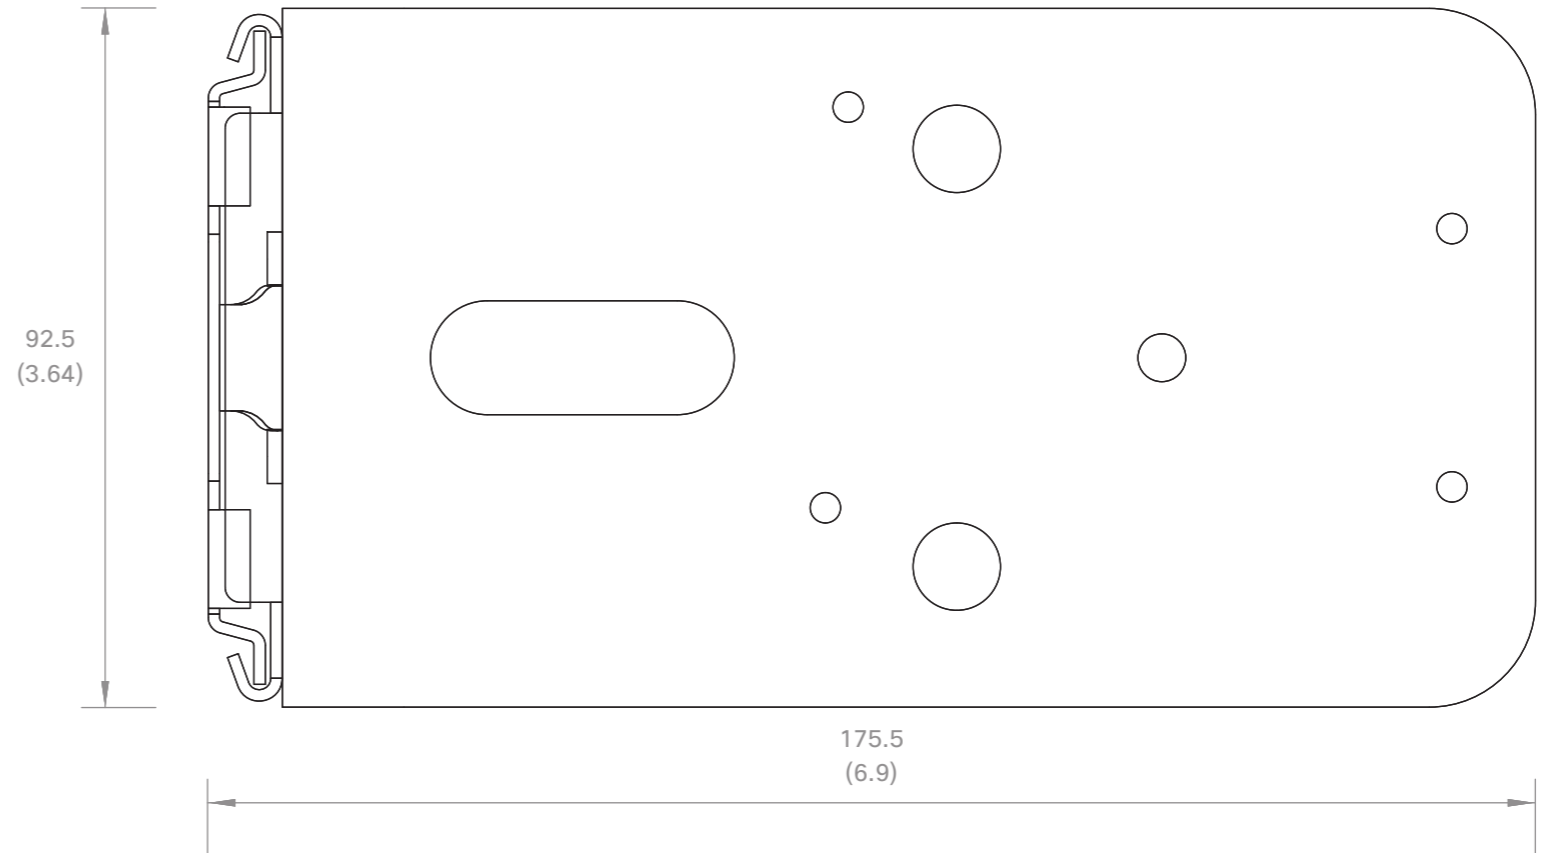

  
**Cisco TelePresence Precision Camera Bracket**  
 Wall mount

European projection	
Unit:	mm (in.)
Sheet size:	A3
Scale:	1:1

**Cisco TelePresence Precision Camera Bracket**  
Wall mount, upside down

European projection

Unit:	mm (in.)
Sheet size:	A3
Scale:	1:1

**Cisco TelePresence Precision Camera Bracket**  
Ceiling mount

European projection

Unit:	mm (in.)
Sheet size:	A3
Scale:	1:1