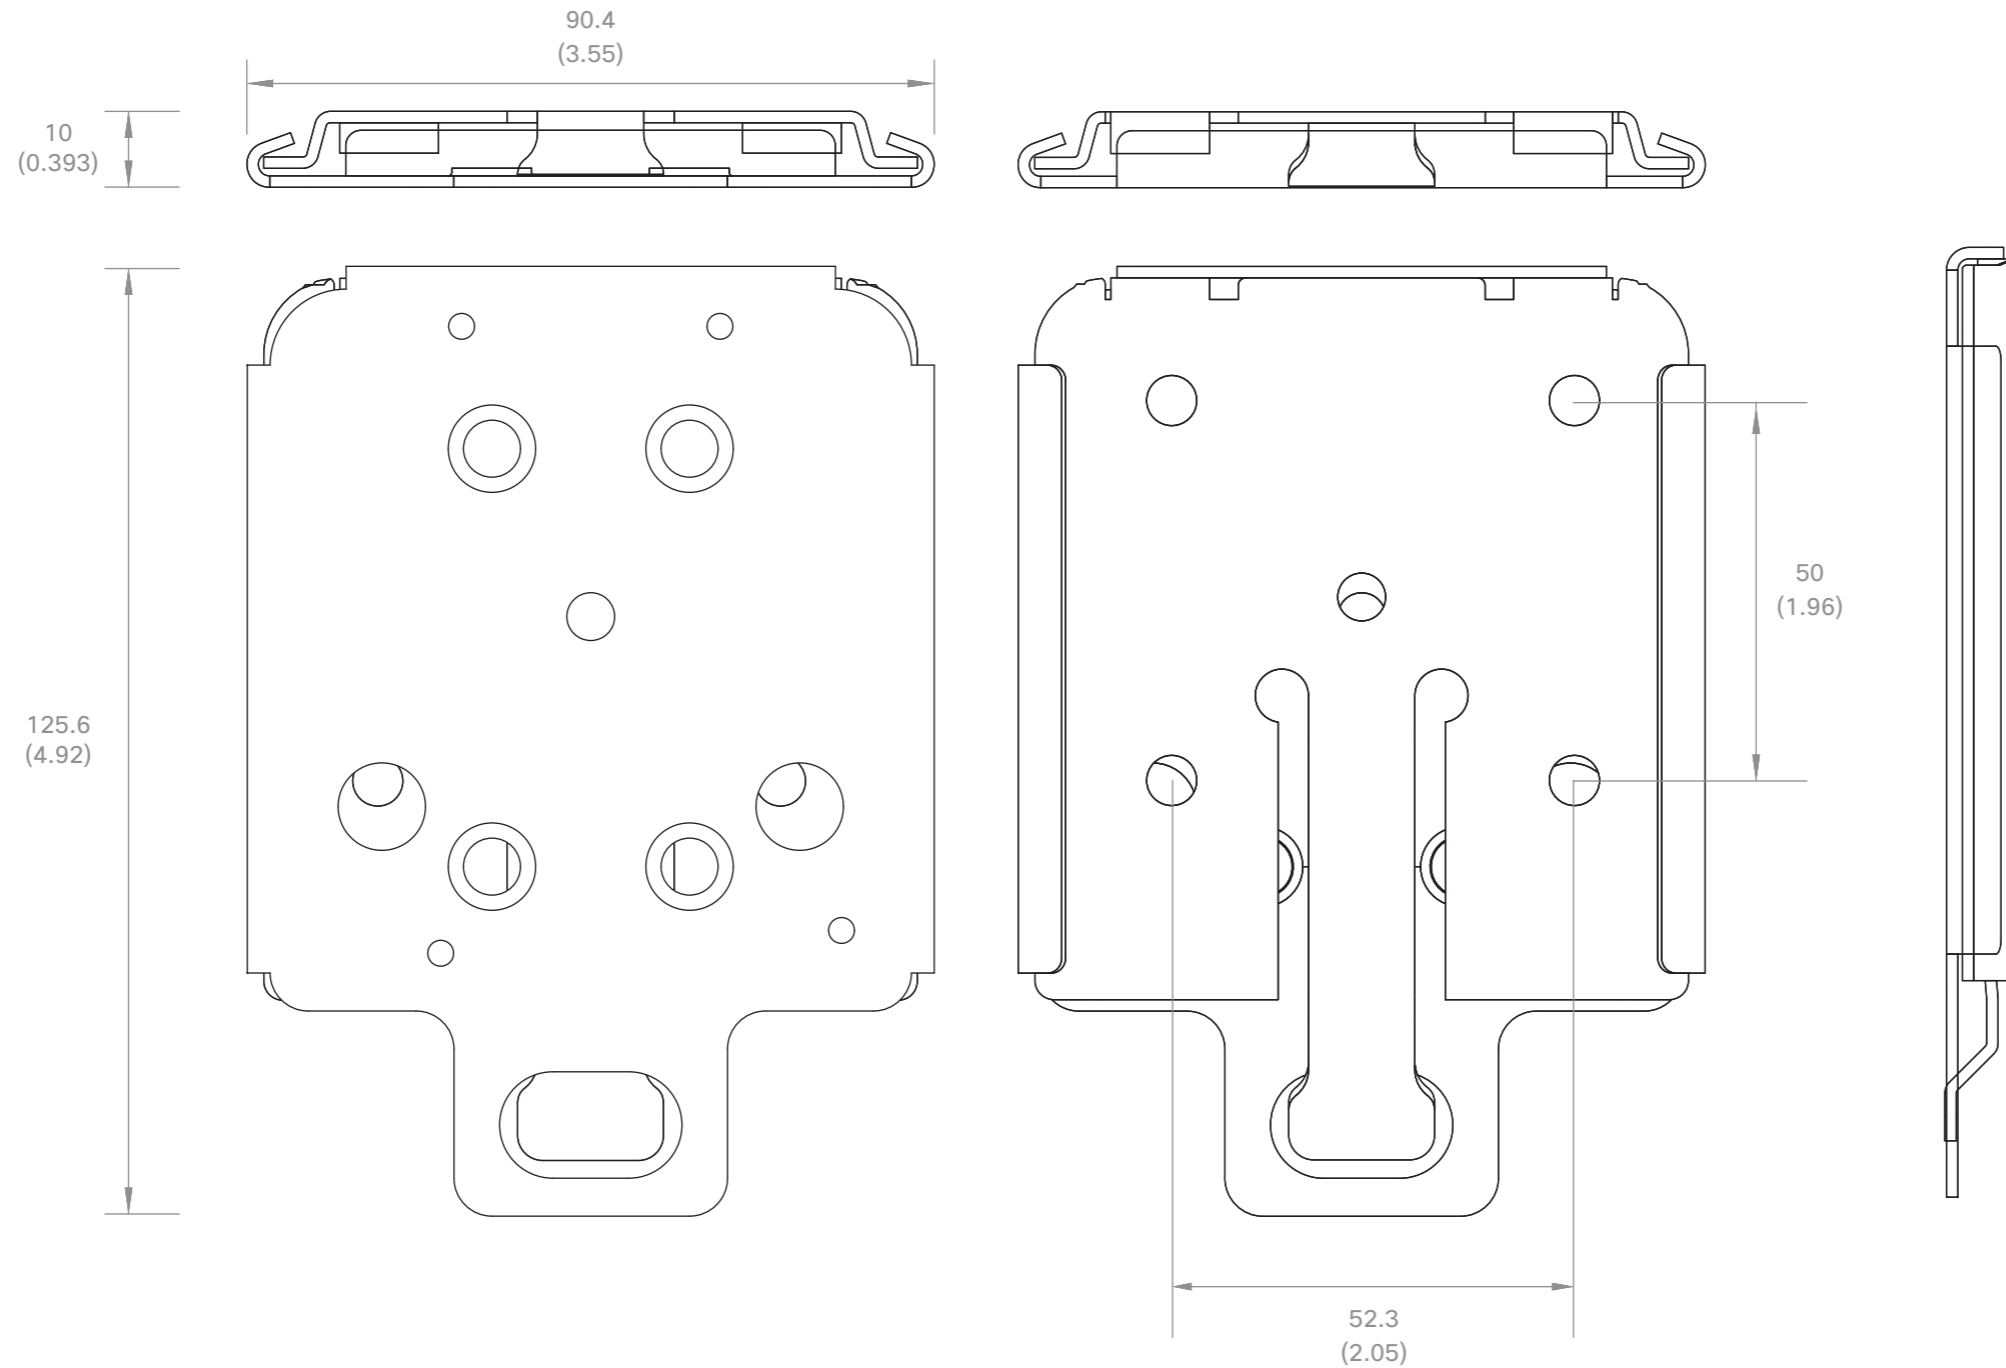

  
**Cisco TelePresence Precision Camera Bracket**  
 Wall mount

European projection	
Unit:	mm (in.)
Sheet size:	A3
Scale:	1:1

**Cisco TelePresence Precision Camera Bracket**  
Wall mount, upside down

European projection

Unit:	mm (in.)
Sheet size:	A3
Scale:	1:1

**Cisco TelePresence Precision Camera Bracket**  
Ceiling mount

European projection

Unit:	mm (in.)
Sheet size:	A3
Scale:	1:1