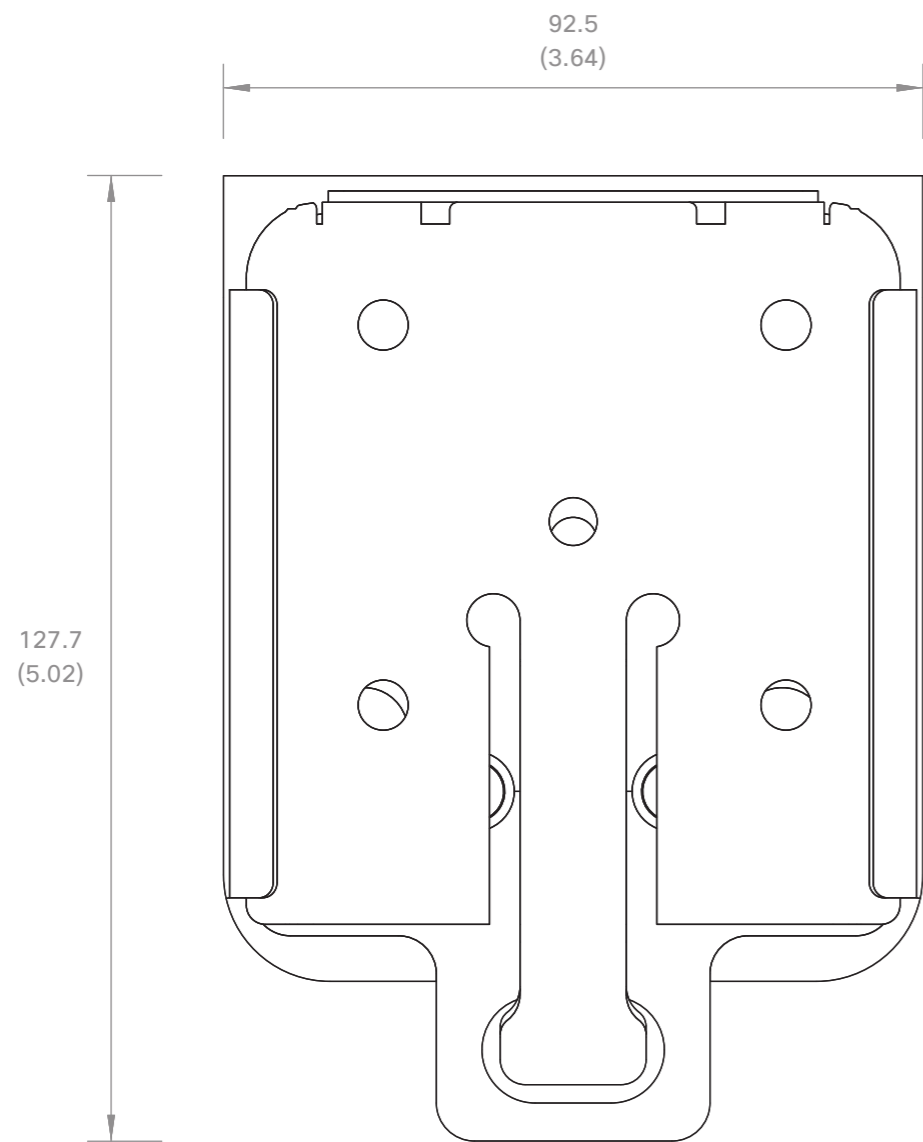

  
**Cisco TelePresence Precision Camera Bracket**  
 Wall mount

European projection	
Unit:	mm (in.)
Sheet size:	A3
Scale:	1:1

**Cisco TelePresence Precision Camera Bracket**  
Wall mount, upside down

European projection

Unit:	mm (in.)
Sheet size:	A3
Scale:	1:1

**Cisco TelePresence Precision Camera Bracket**  
Ceiling mount

European projection

Unit:	mm (in.)
Sheet size:	A3
Scale:	1:1