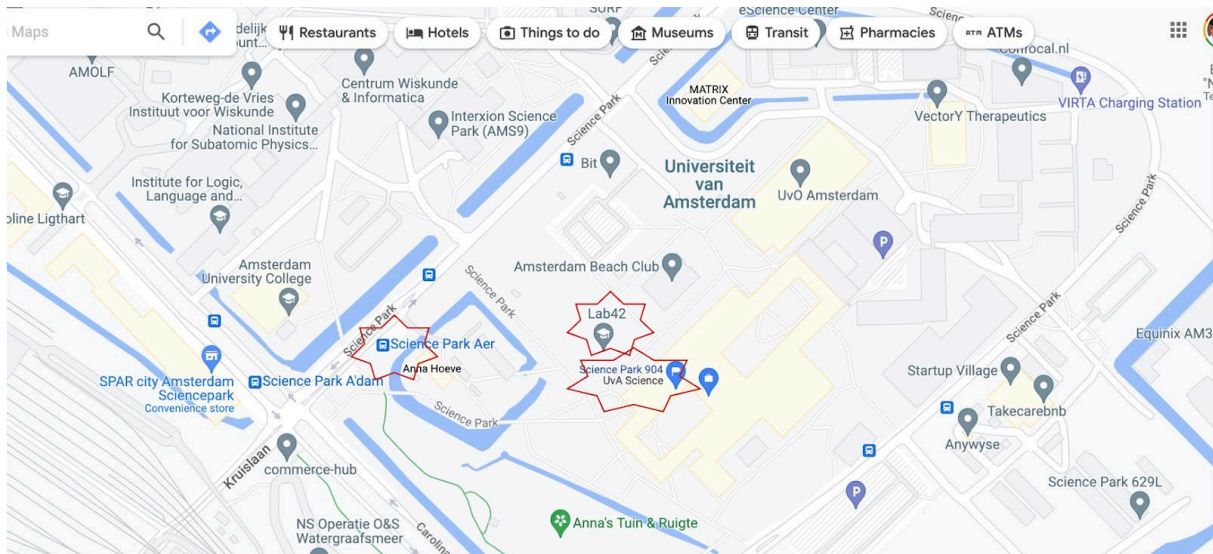

Registration is open until April, 10th!

April 24, 2023

Lab42, Park Science,
University of Amsterdam

AGENDA

Mon 24 April 2023			
Data management training school			
Place: L3.36 (Lab42)			
Time	Slot	Topic	Speaker(s)
9:30	0:25	Registration and networking	
9:55	0:05	Welcome address	
10:00	2:30	Session 1: Recommendations for vocabulary and ontology creation	
10:00	0:50	Data science technologies and future directions	Paul Groth
10:50	0:50	Knowledge graph and semantic web for medical applications	Zhisheng Huang
11:40	0:50	Data centric scientific workflows	Malcolm Atkinson
12:00	1:00	<i>Lunch/Tea/Coffee break</i>	
13:00	2:30	Session 2: Distributed data processing in cloud	
13:00	0:50	Technical lecture: Cloud computing for data management	Zhiming Zhao
13:50	0:50	Technical lecture: Federated AI Sharing based on OpenIaC: Moving Computation to where the data is	Chunming Rong
14:40	0:50	Technical lecture: Secure biomedical data sharing, GDPR compliance and use of blockchain-based structures in healthcare	Davide Zaccagnini/LYN
15:30	0:30	<i>Tea/Coffee break</i>	

**This agenda may be subject to changes*

Meeting Venue

Science Park of the University of Amsterdam

- 1012 WX Amsterdam, Netherlands
- W: <https://www.uva.nl/en>
- T: +31 20 525 9111
- Meeting room: L3.36 is in the building **Lab42**, B0.203 is in the building of Science **Park 904**. They are next to each other.

Getting to Science Park UVA

Science Park Amsterdam can be reached by:

- Bus 40 stop at Science Park Aer stop. The bus connects two nearby train stations: Amstel station, and Muiderpoort station.
- By train stop at the Science Park Amsterdam station.
- By Taxi

It will take <5 minutes walk from the bus stop or train station to the meeting place.