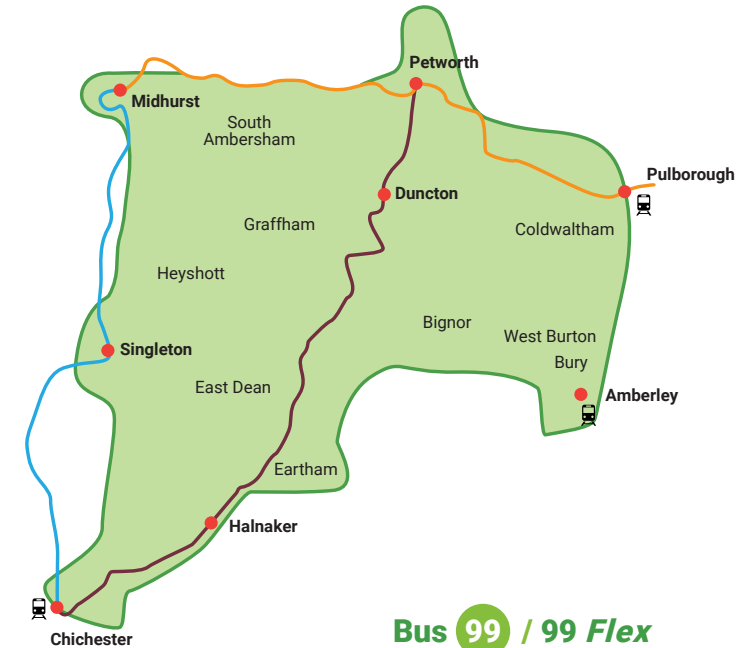

WS - Journey operates ONLY on a Wednesday and Saturday
 NWS - Journey does NOT operate on a Wednesday and Saturday
 A - Journey runs direct via A27 and does not serve Westhampnett
 R - Serves this stop by request of passengers already onboard

Bus route 99 Flex

Flexible service

Monday to Saturday (except Public Holidays), from 07:00 to 19:00
 No bus service on a Sunday

| | |
|------------------------------|------------------------------------------------------------------------------------------------------------------------------------------------------------------------------------------------------------------------------------------------------------------------------------------------------------------------------------------------------------|
| *Amberley | *Pulborough Railway Station |
| Barlavington Manor | Selham |
| Burton Mill Pond Car Park | *Singleton |
| *Bury | South Ambersham |
| *Byworth | Stopham |
| Charlton | *Sutton and Bignor |
| *Chichester | *Upwaltham |
| Coates | Watersfield |
| Coldwaltham | *West Burton |
| Coultershaw Bridge (Duncton) | Westerton and Waterbeach |
| *Duncton | *Westhampnett and Maudlin |
| Eartham | <p>To travel on the 99 Flex, check to see whether your journey starts and ends within the zone, or if you are travelling to locations outside of the zone which the bus serves: Chichester, Petworth, Midhurst and Pulborough.</p> <p>*You can use the 99 Flex service to connect to onward travel such as other bus services or rail stations.</p> |
| East Dean | |
| *Egdean | |
| *Fittleworth | |
| Goodwood Racecourse | |
| Graffham | |
| *Halnaker | |
| Hardman | |
| *Heath End | |
| Heyshott | |
| Houghton | |
| *Midhurst | |
| *Petworth | |

Our buses are fully accessible with low-floor access and a designated space for wheelchairs on board.

Bus 99 and 99 Flex zone map

Bus 99 / 99 Flex

- 99 Flex zone
- Bus 99
- Bus 1
- Bus 60
- Railway station
- Onward connections