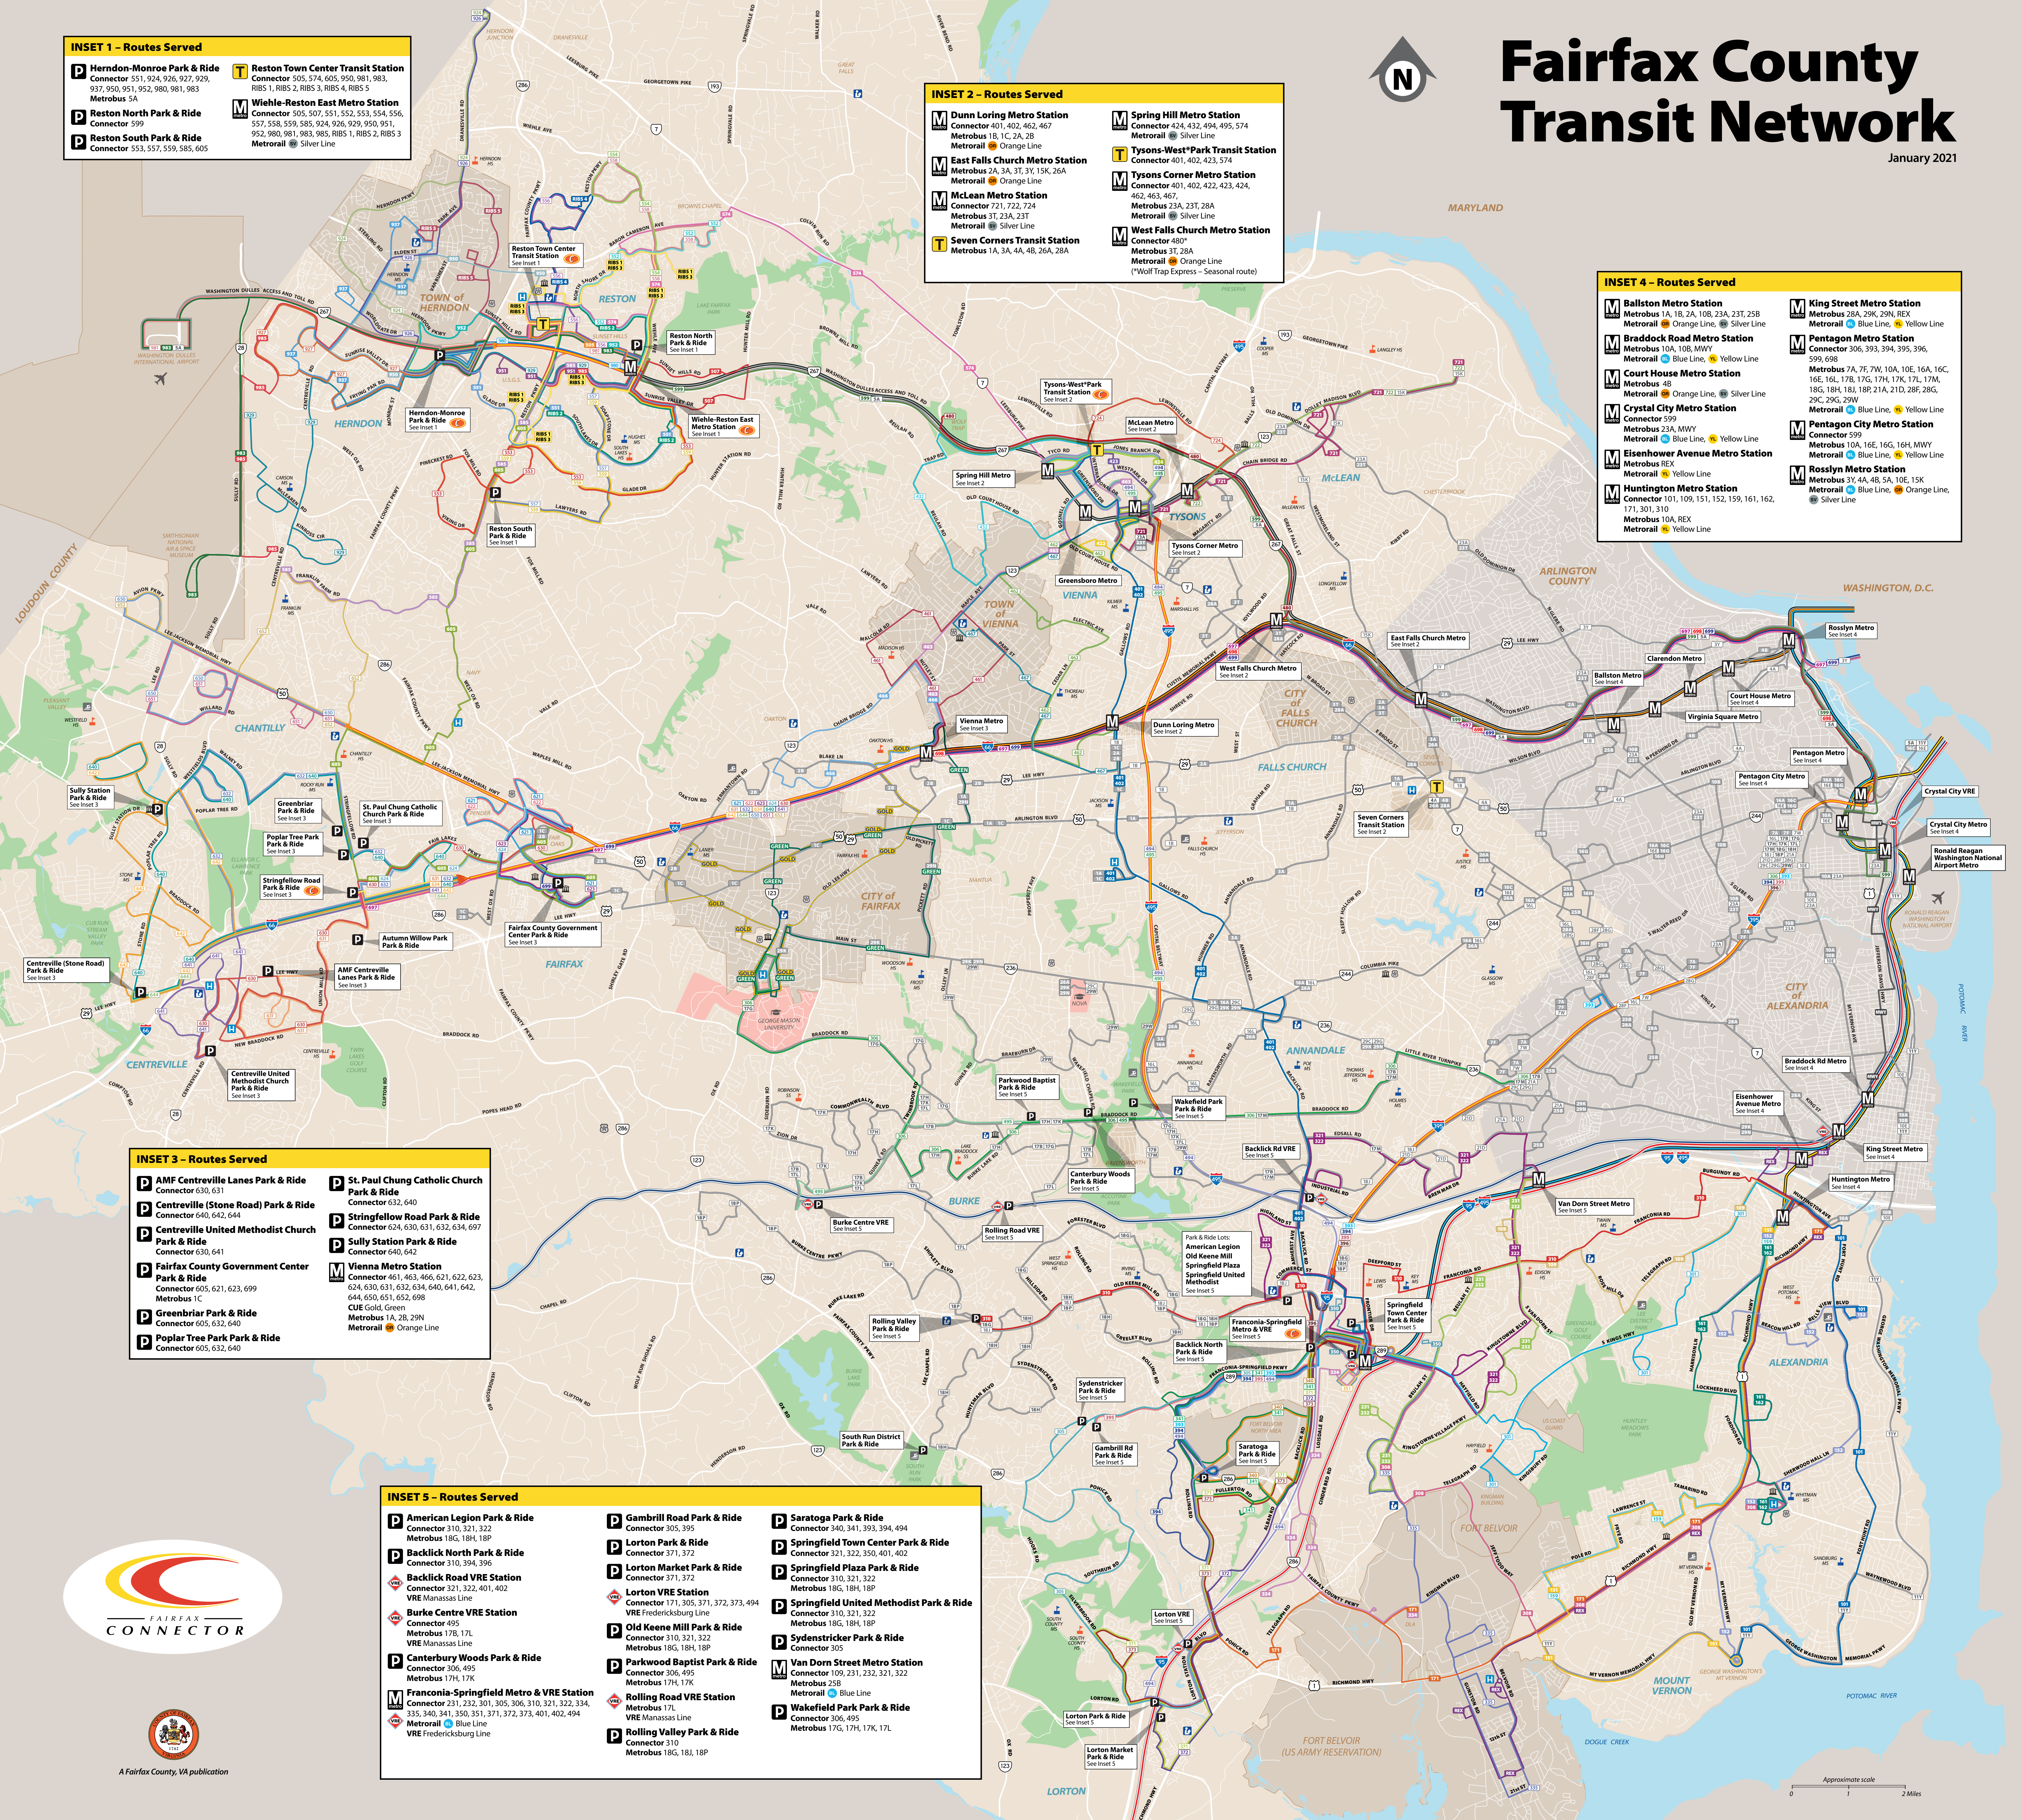

A Fairfax County, VA publication

Fairfax County Transit Network

January 2021

Approximate scale 2 Miles