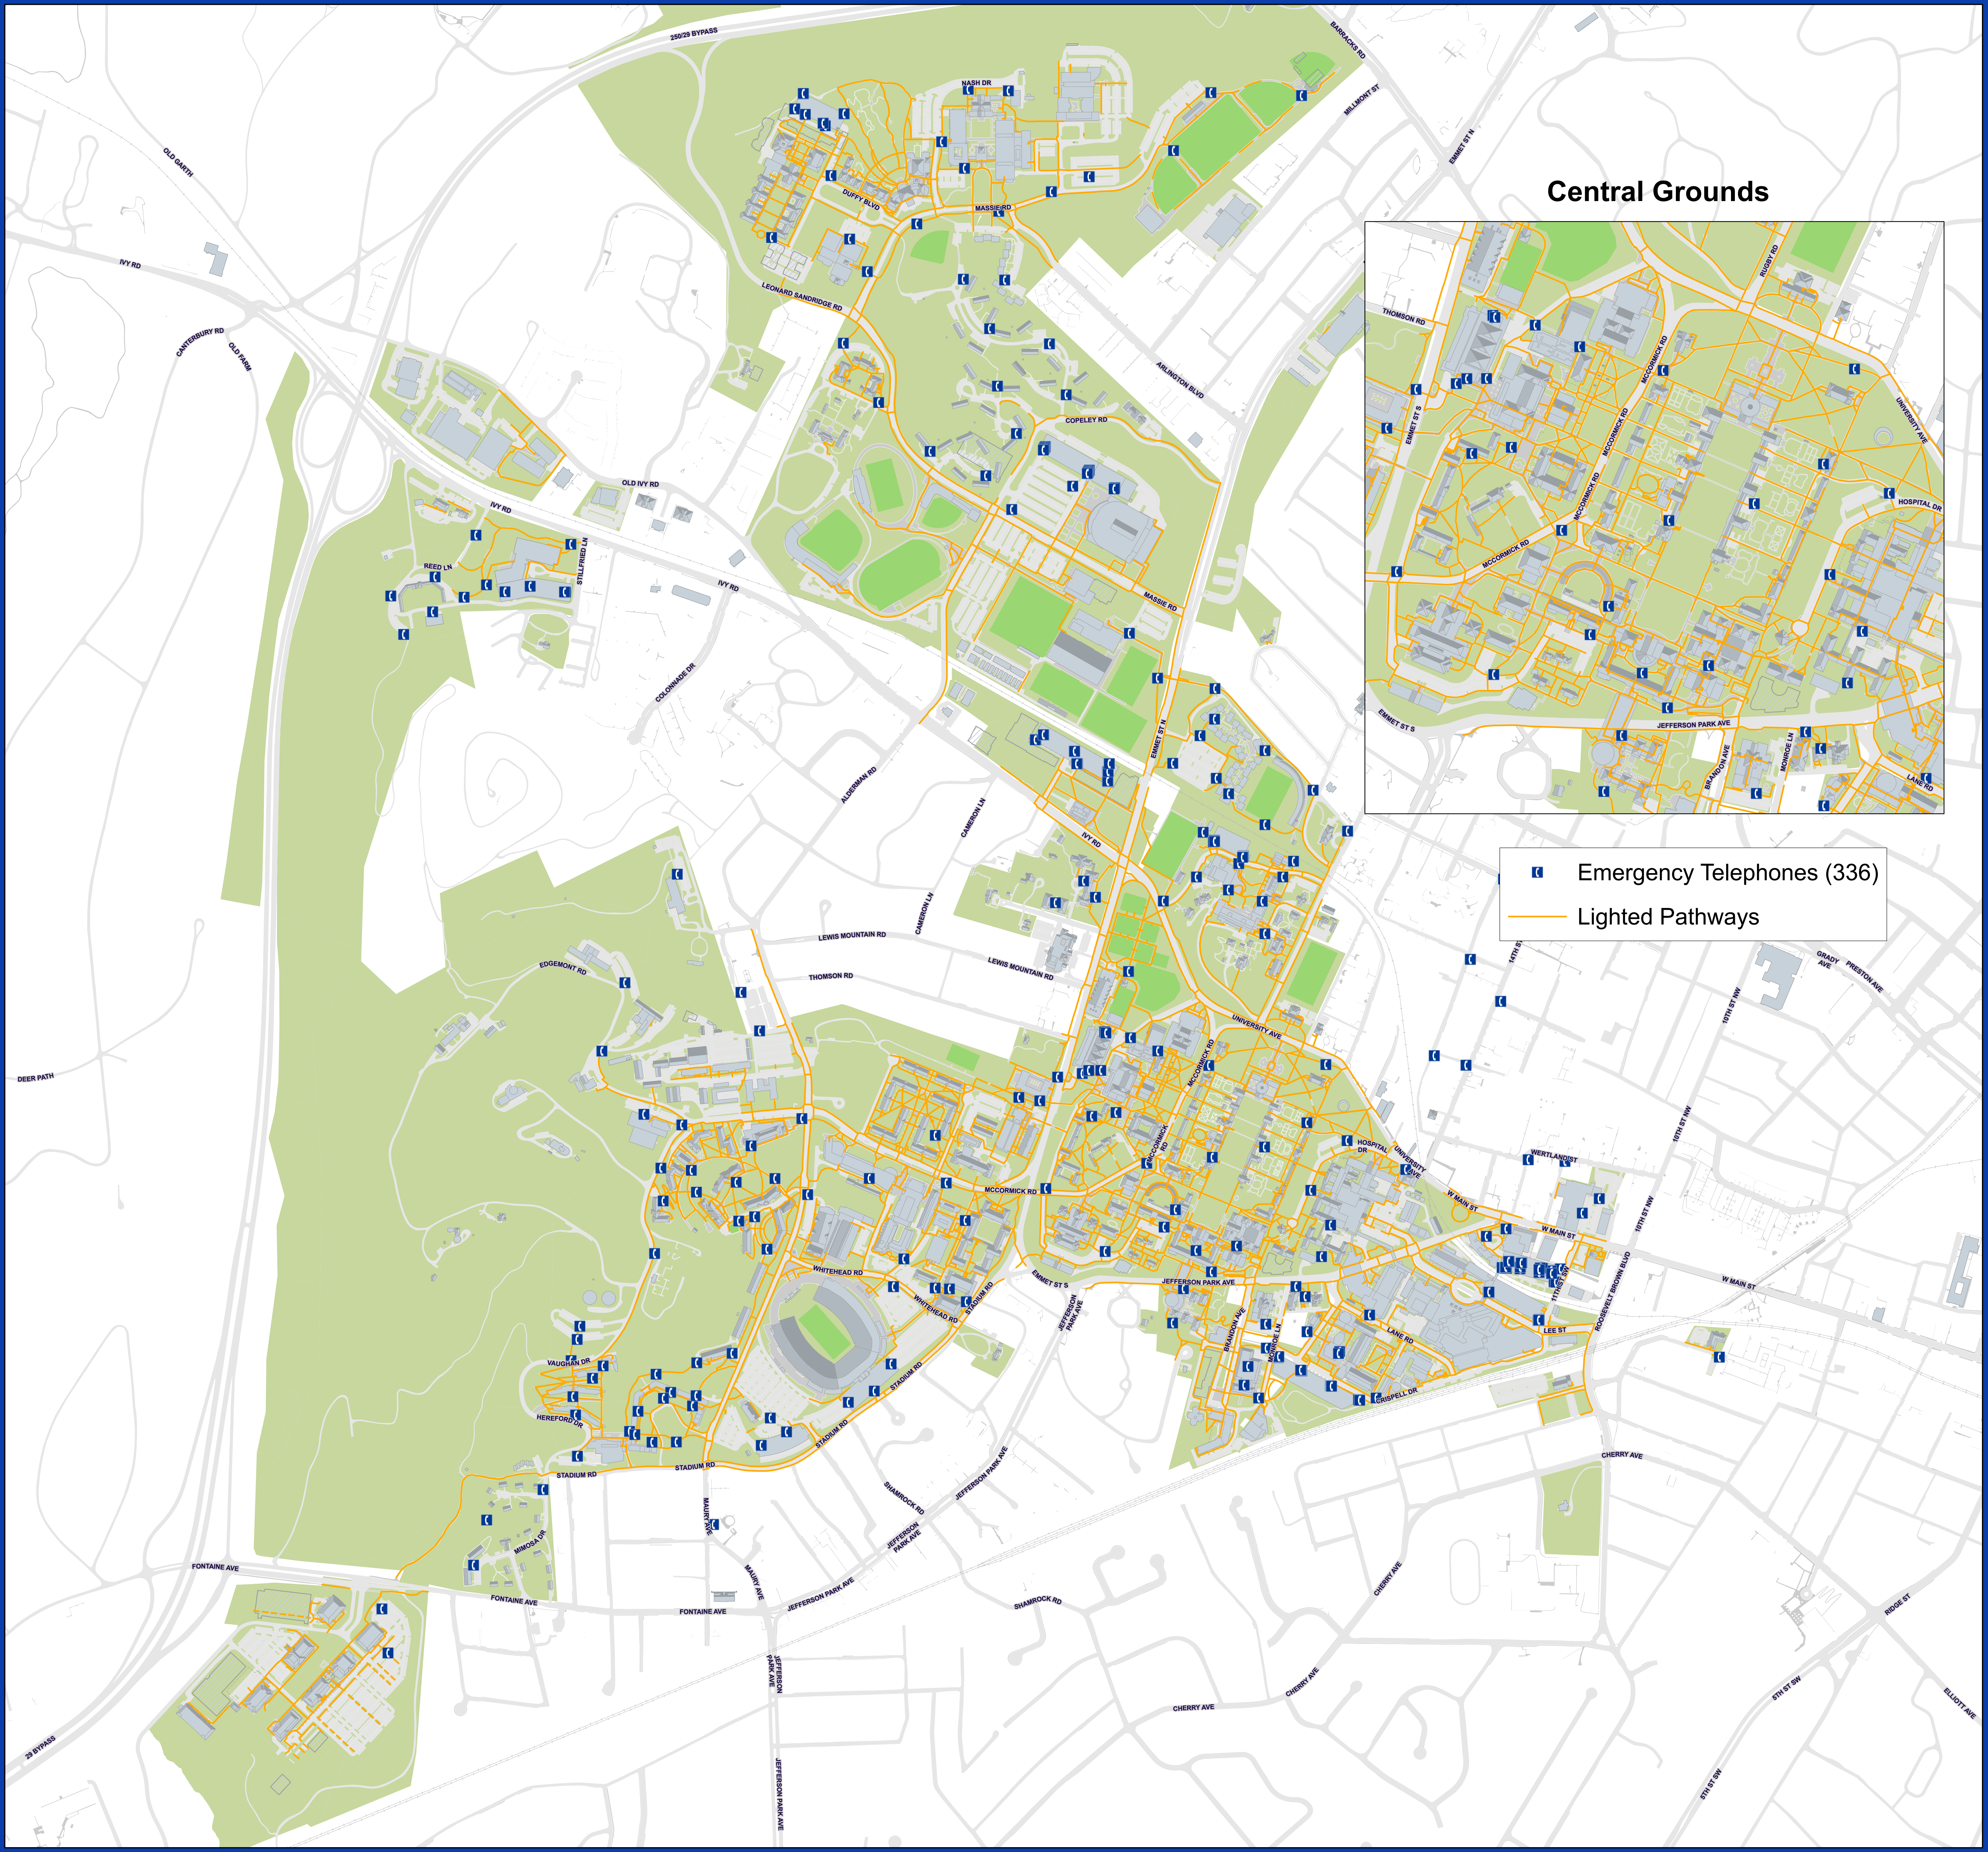

# Central Grounds

-  Emergency Telephones (336)
-  Lighted Pathways

Date: 7/2/2024

## LightedPaths

0 450 900  
Feet  
Geospatial Engineering Services  
1490 Leake Drive  
Charlottesville, VA 22904