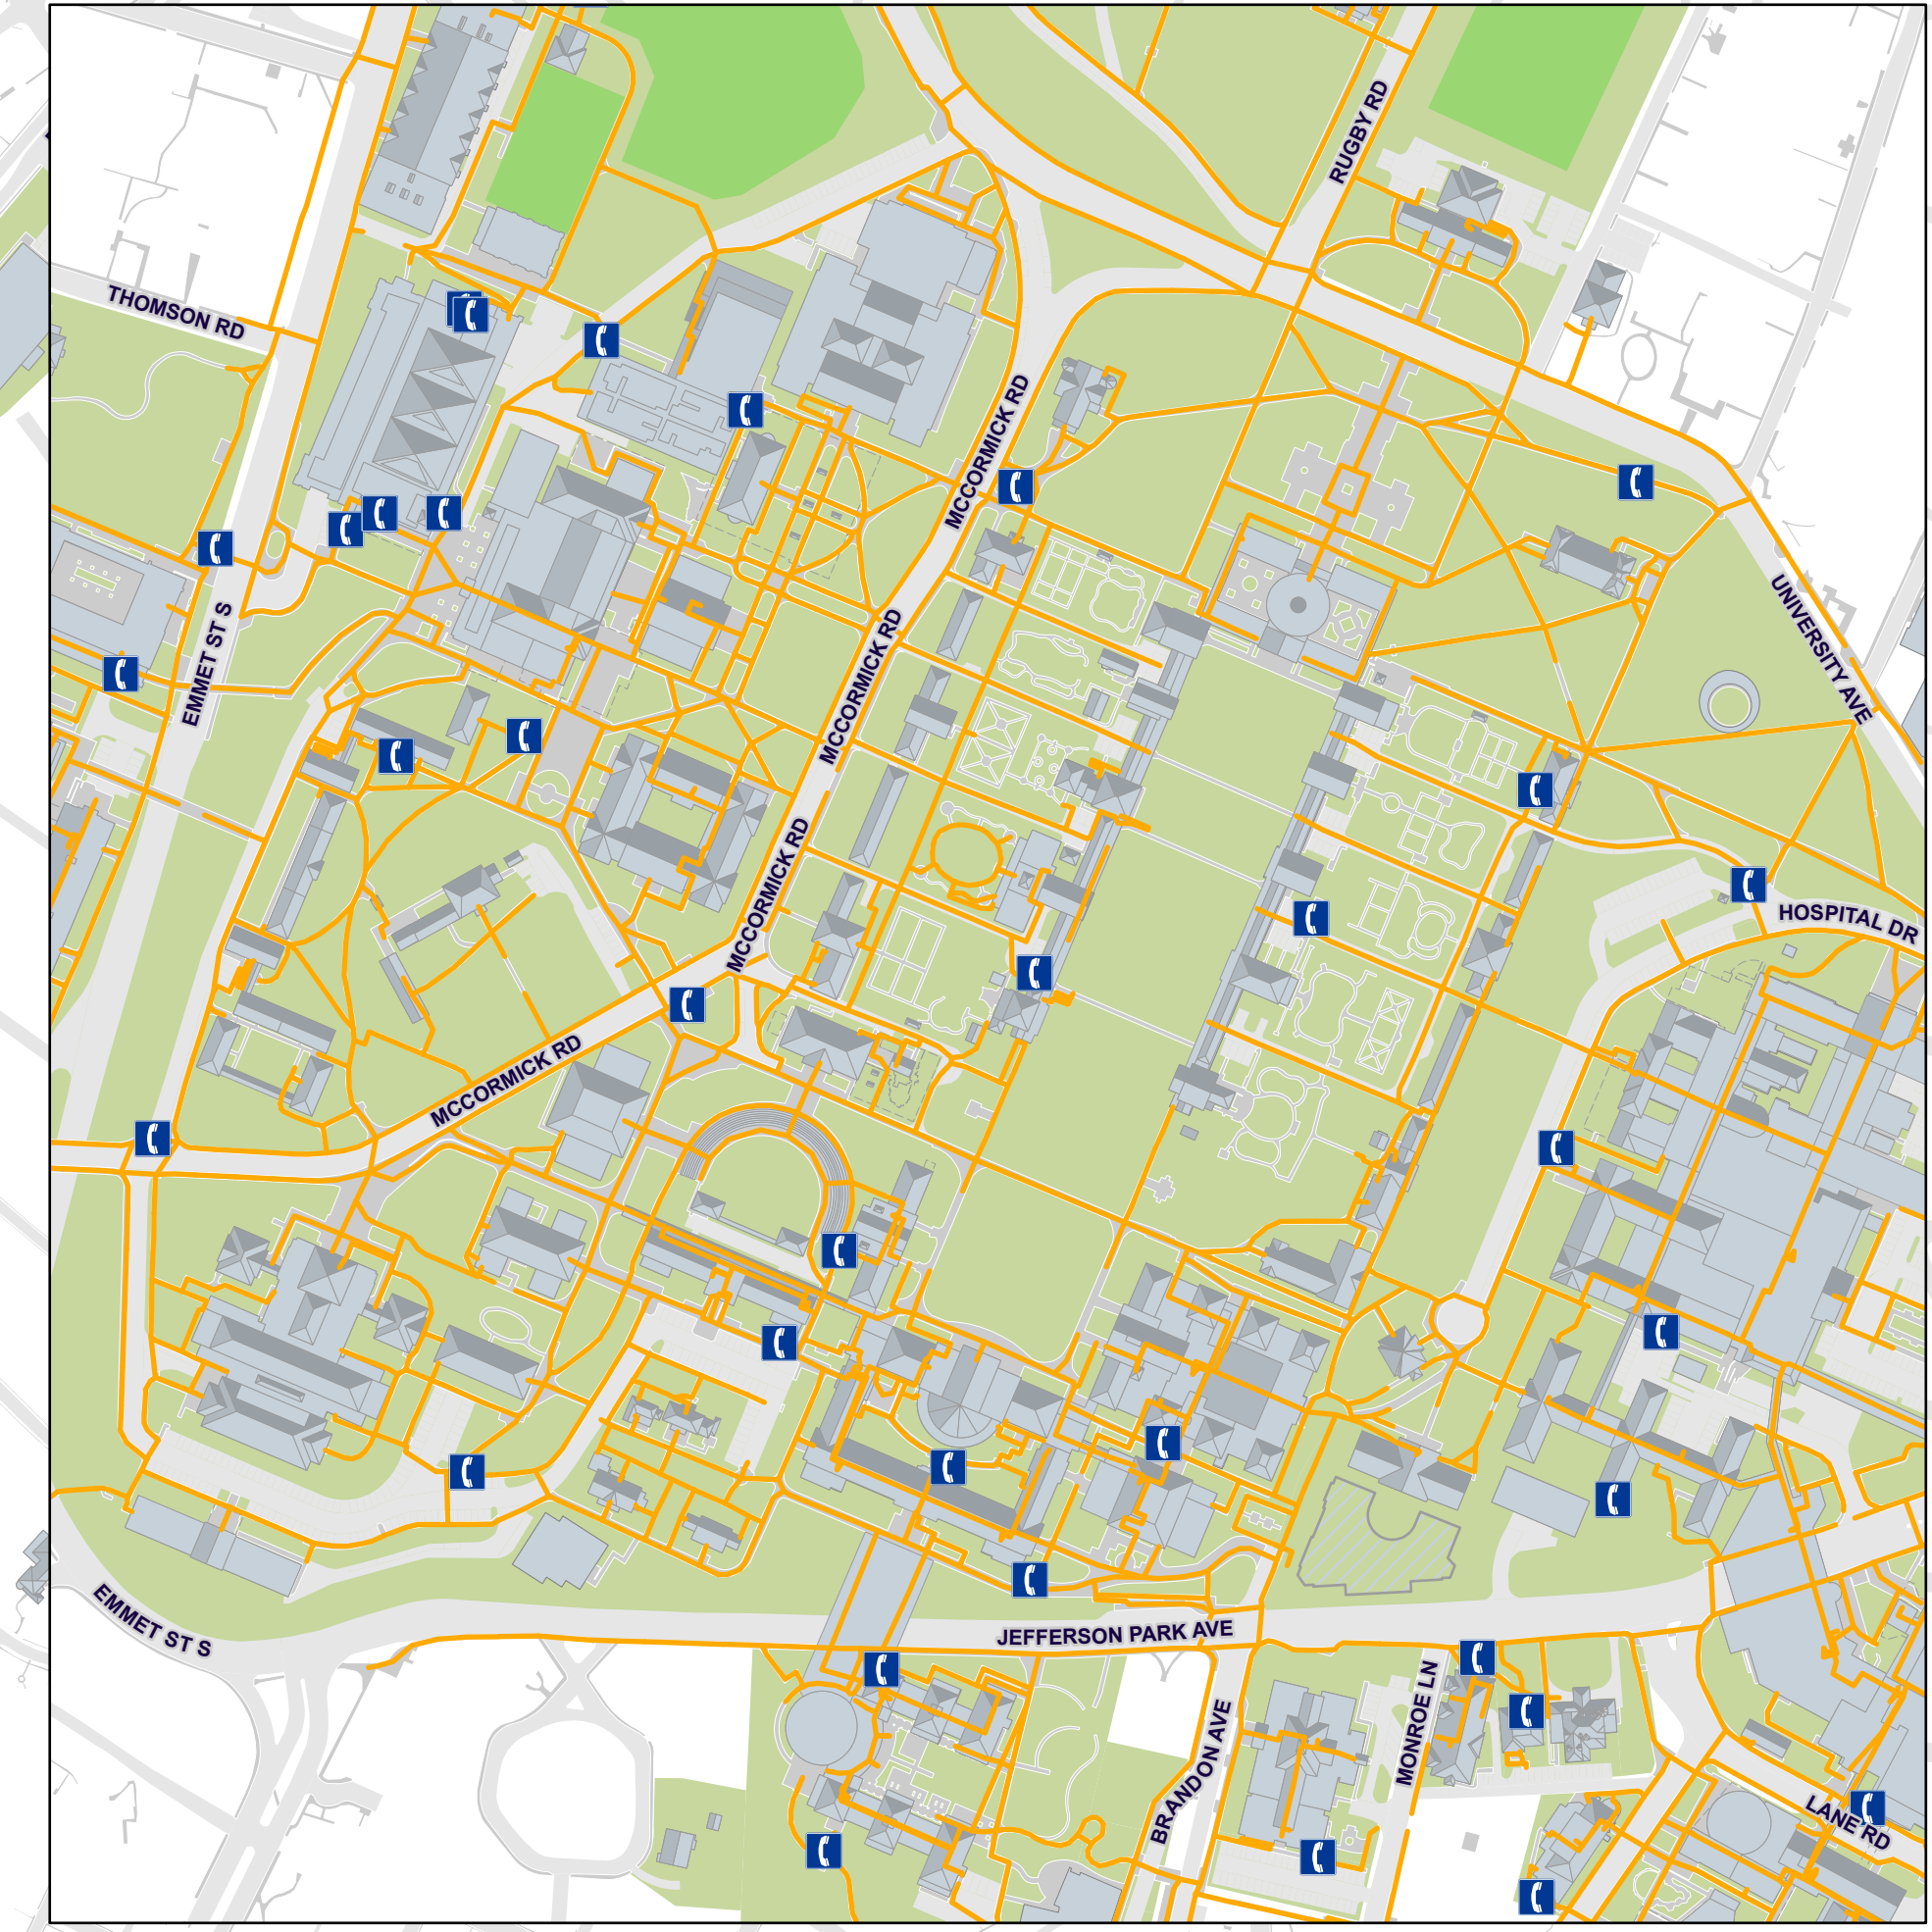

# Central Grounds

-  Emergency Telephones (336)
-  Lighted Pathways

Date: 7/2/2024

## LightedPaths

0 450 900  
Feet  
Geospatial Engineering Services  
1490 Leake Drive  
Charlottesville, VA 22904