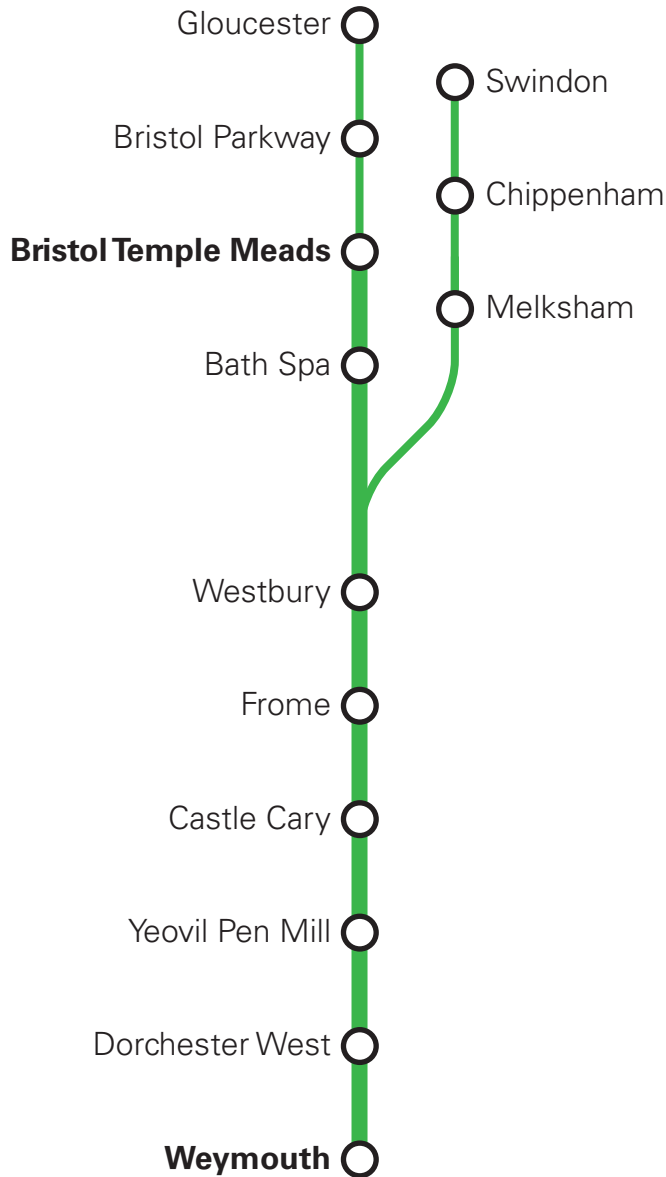

Great
Western
Railway

B10

Train Times

10 December 2023
to 1 June 2024

Not all stations are shown

Check before you travel.

[GWR.com/check](https://www.gwr.com/check)

Search for **GWR** in your app store

This timetable shows trains from Bristol, Bath Spa and Westbury to Yeovil, Dorchester and Weymouth.

Changes to published times

Improvement works may affect services, especially at weekends. Services may also be different on public holidays. Always check your journey before you leave at [GWR.com/check](https://www.gwr.com/check)