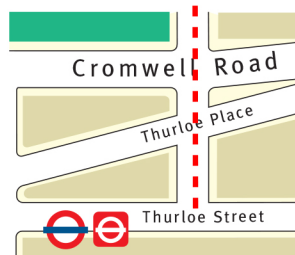

Bus stop Royal Albert Hall  
Busses: 9, 23, 52, 360, 452

- Main walkway
- Main entrance
- Route from South Ken Underground
- Training Rooms
- South Kensington Underground
- Bus stops
- Building entrances
- Vehicle entrance
- Buildings where wheelchair access is not possible at this time