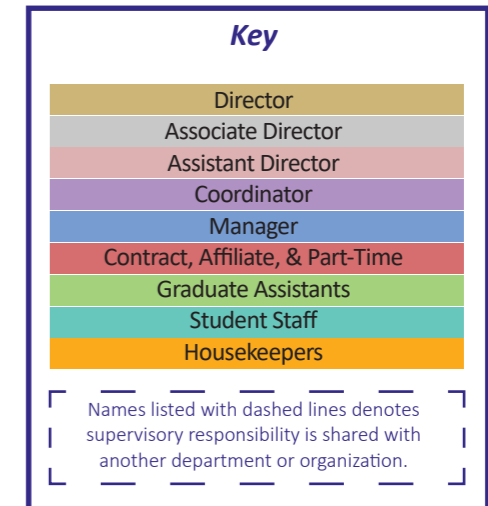

James Madison University Recreation Organizational Chart

July 2024

*Graduate Assistants starting in August 2024.