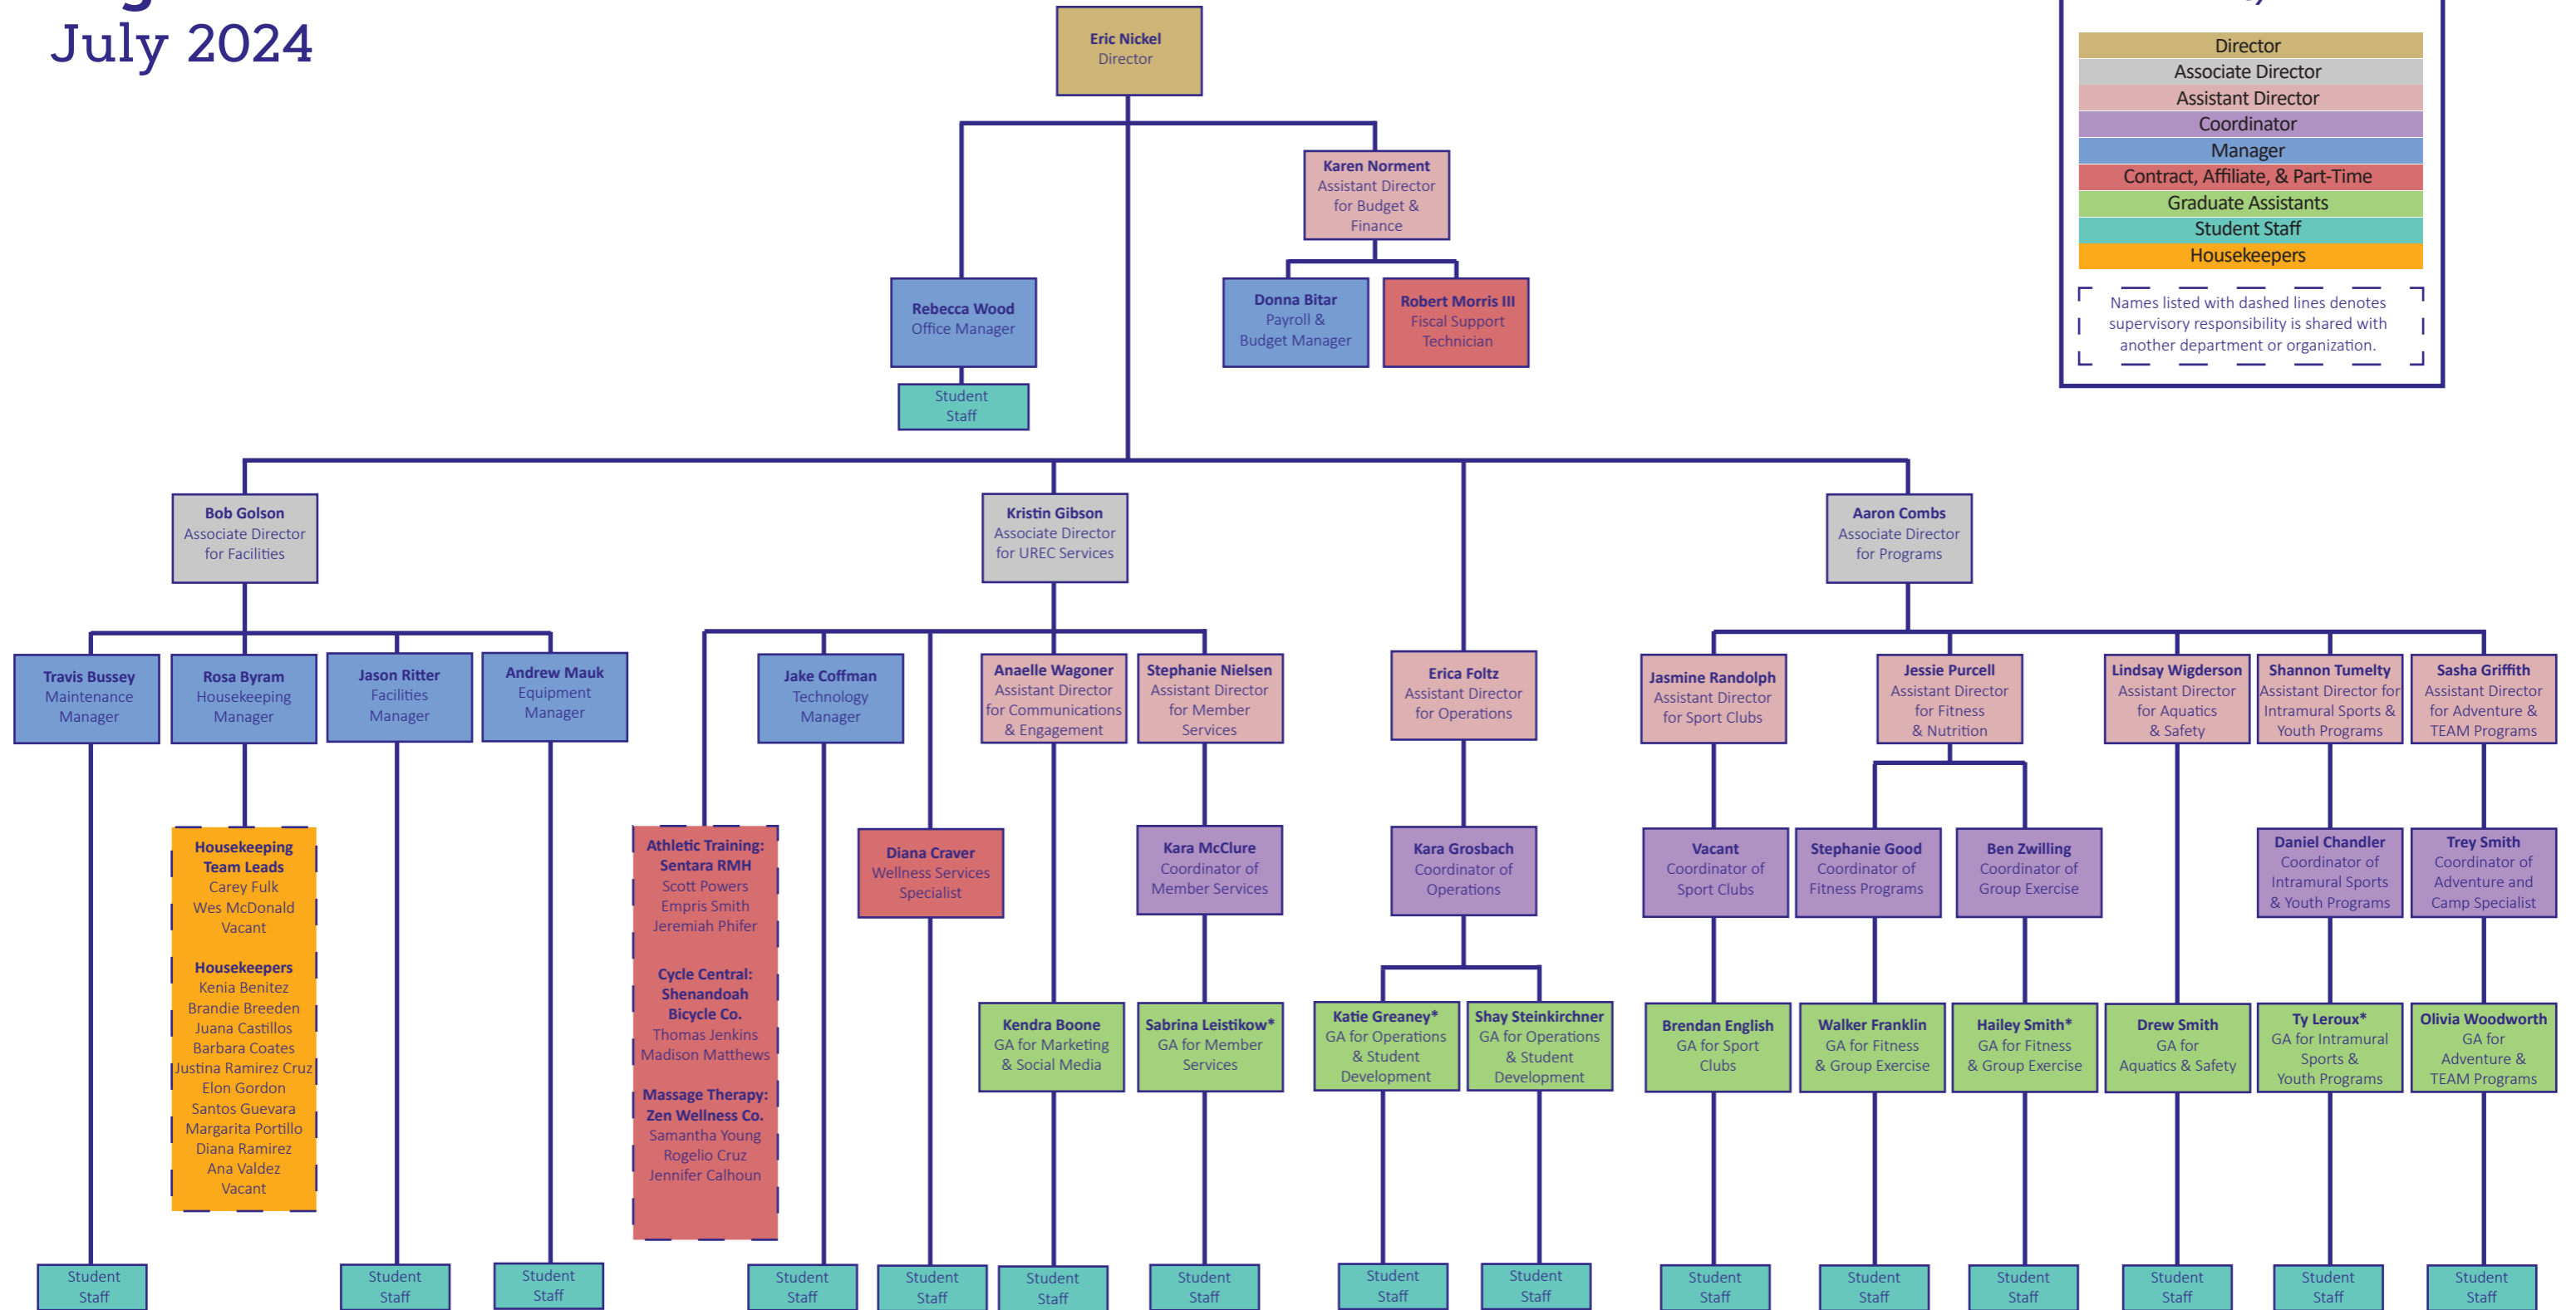

James Madison University Recreation Organizational Chart

July 2024

*Graduate Assistants starting in August 2024.