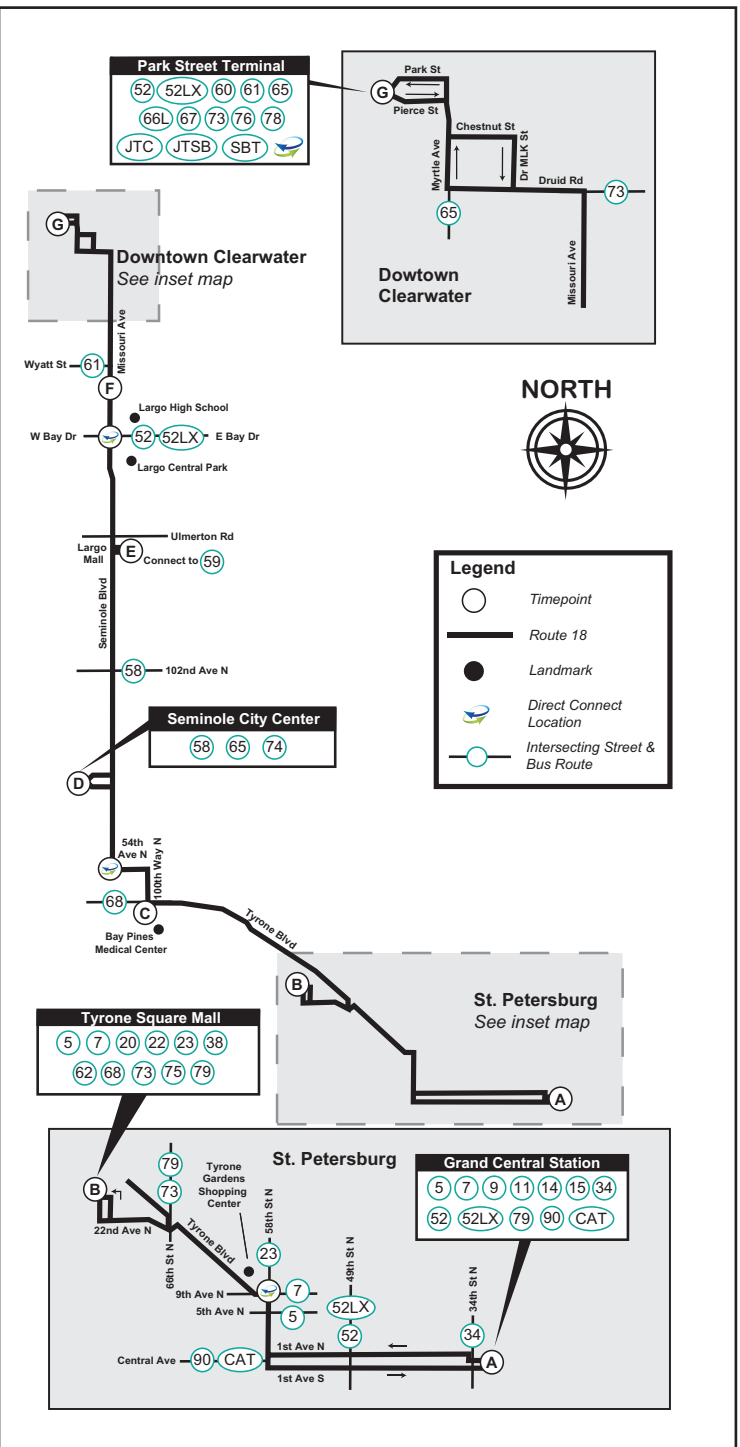

SUNDAY & HOLIDAYS

(A) Grand Central Station	(B) Tyrone Square Mall	(C) Bay Pines VA Medical Center	(D) Seminole City Center	(E) Largo Mall	(F) Missouri Ave & Rosery Rd	(G) Park Street Terminal
6:31 AM	6:47	7:03	7:17	7:30	7:40	7:50
7:31	7:47	8:03	8:17	8:30	8:40	8:50
8:31	8:47	9:03	9:17	9:30	9:40	9:50
9:31	9:47	10:03	10:17	10:30	10:40	10:50
10:31	10:47	11:03	11:17	11:30	11:40	11:50
11:31	11:47	12:03	12:17	12:30	12:40	12:50
12:29 PM	12:45	1:01	1:15	1:28	1:38	1:50
1:24	1:40	1:56	2:10	2:25	2:38	2:50
2:24	2:40	2:56	3:10	3:25	3:38	3:50
3:24	3:40	3:56	4:10	4:25	4:38	4:50
4:24	4:40	4:56	5:10	5:25	5:38	5:50
5:24	5:40	5:56	6:10	6:25	6:38	6:50
6:33	6:48	7:02	7:14	7:28	7:38	7:50
7:33	7:48	8:02	8:14	8:28	8:38	8:50