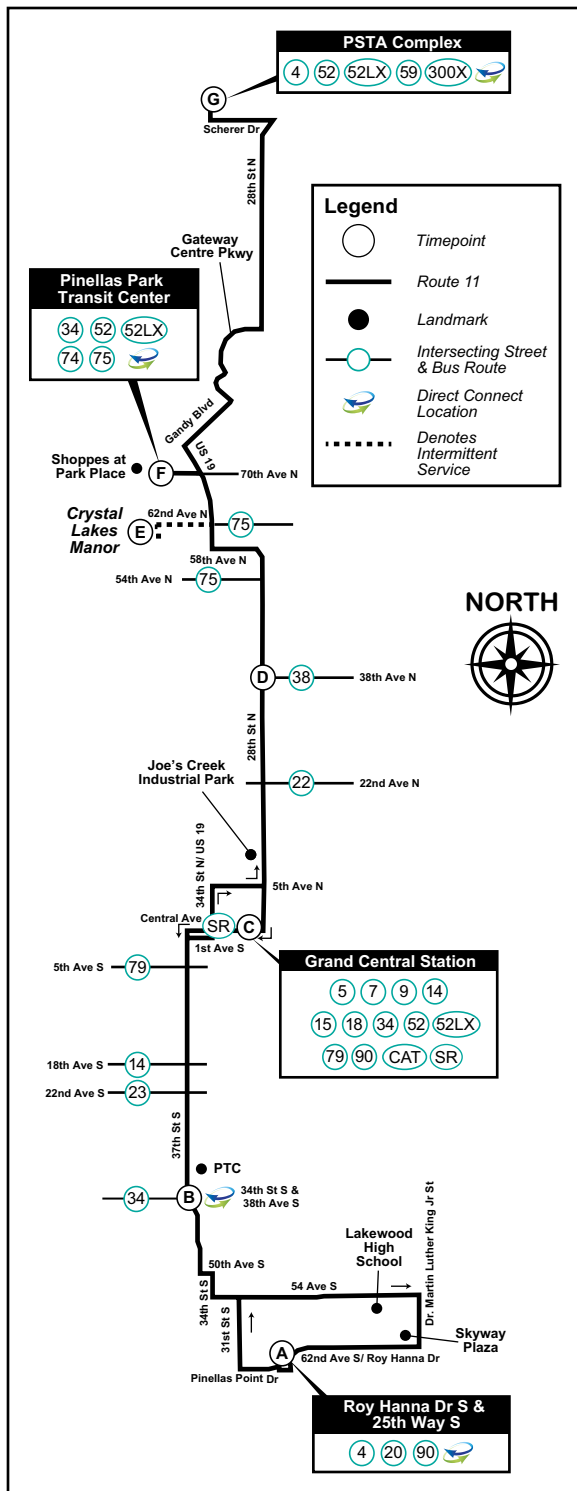

PSTA COMPLEX TO 25 WAY S & ROY HANNA DR

MONDAY - FRIDAY

(G)	(F)	(E)	(D)	(C)	(B)	(A)
PSTA Complex	Pinellas Park Transit Center	Crystal Lakes Manor	28 St N & 38 Ave N	Grand Central Station	37 St S & 38 Ave S	25 Way S & Roy Hanna Dr
—	—	—	—	5:47	5:59	6:19
—	—	—	6:55	7:13	7:26	7:46
7:23 AM	7:43	—	7:55	8:13	8:26	8:46
8:15	8:35	8:43	8:55	9:13	9:26	9:46
9:23	9:43	—	9:55	10:13	10:26	10:48
10:15	10:35	10:43	10:55	11:13	11:26	11:48
11:23	11:43	—	11:55	12:13	12:26	12:48
12:15 PM	12:35	12:43	12:55	1:13	1:26	1:49
1:22	1:42	—	1:55	2:13	2:27	2:50
2:15	2:35	2:43	2:55	3:13	3:27	3:47
3:22	3:42	—	3:55	4:13	4:26	4:46
4:15	4:35	4:43	4:55	5:13	5:26	5:46
5:22	5:42	—	5:55	6:13	6:26	6:46
6:15	6:35	6:43	6:55	7:13	7:26	7:46

♿ - Wheelchair service provided on all trips

Effective 2-25-24

TIMES SHOWN ARE SCHEDULED BUT MAY VARY DUE TO TRAFFIC CONDITIONS, WEATHER OR UNFORESEEN EVENTS.