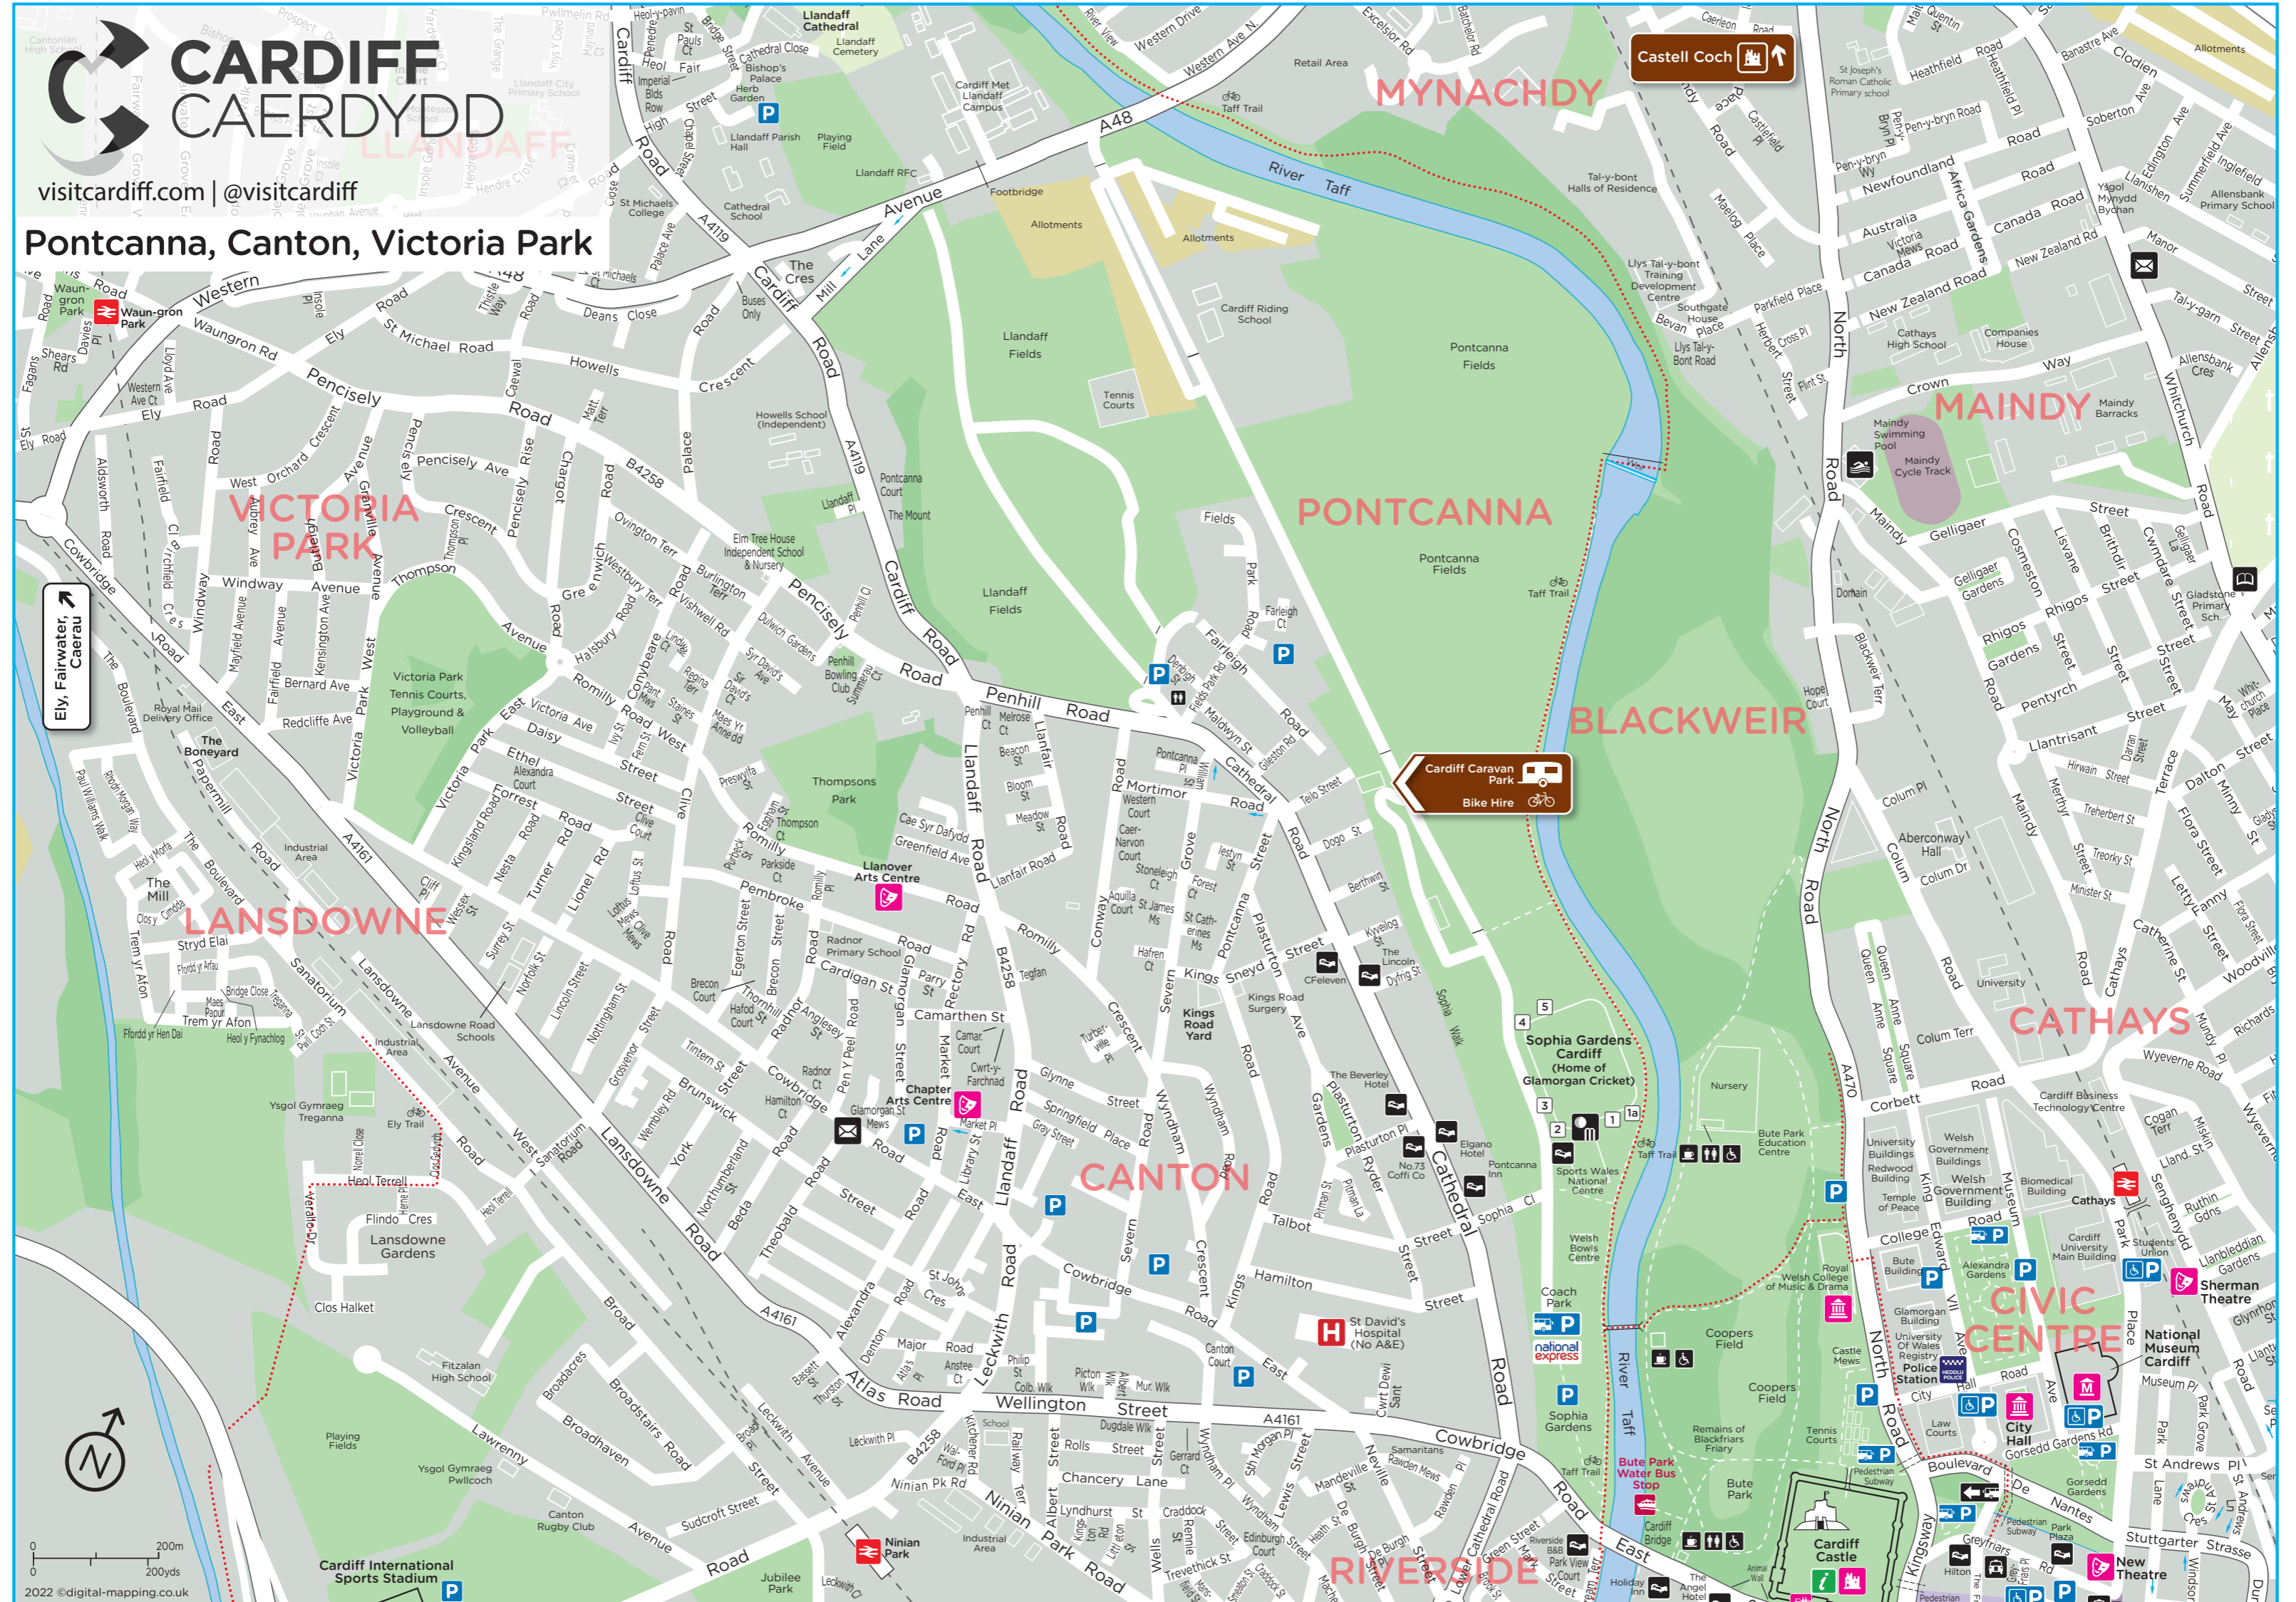

Key

- Tourist Information
- Toilets
- Hotel/Hostel/B&B
- Castle
- Museum
- Building of Interest
- Library
- Post Office
- Police
- Theatre
- Music Venue
- Bars & Restaurants
- Footpath/Cycle Trail
- Taxi Rank
- Open Top Bus

visitcardiff.com | @visitcardiff

Pontcanna, Canton, Victoria Park

Ely, Fairwater, Caerau

0 200m  
0 200yds

2022 ©digital-mapping.co.uk

- Sports Stadium
- Swimming Pool
- Water Bus Stop
- Train Station
- Long Distance Coach Stop
- Parking
- Coach Parking
- Disabled Parking