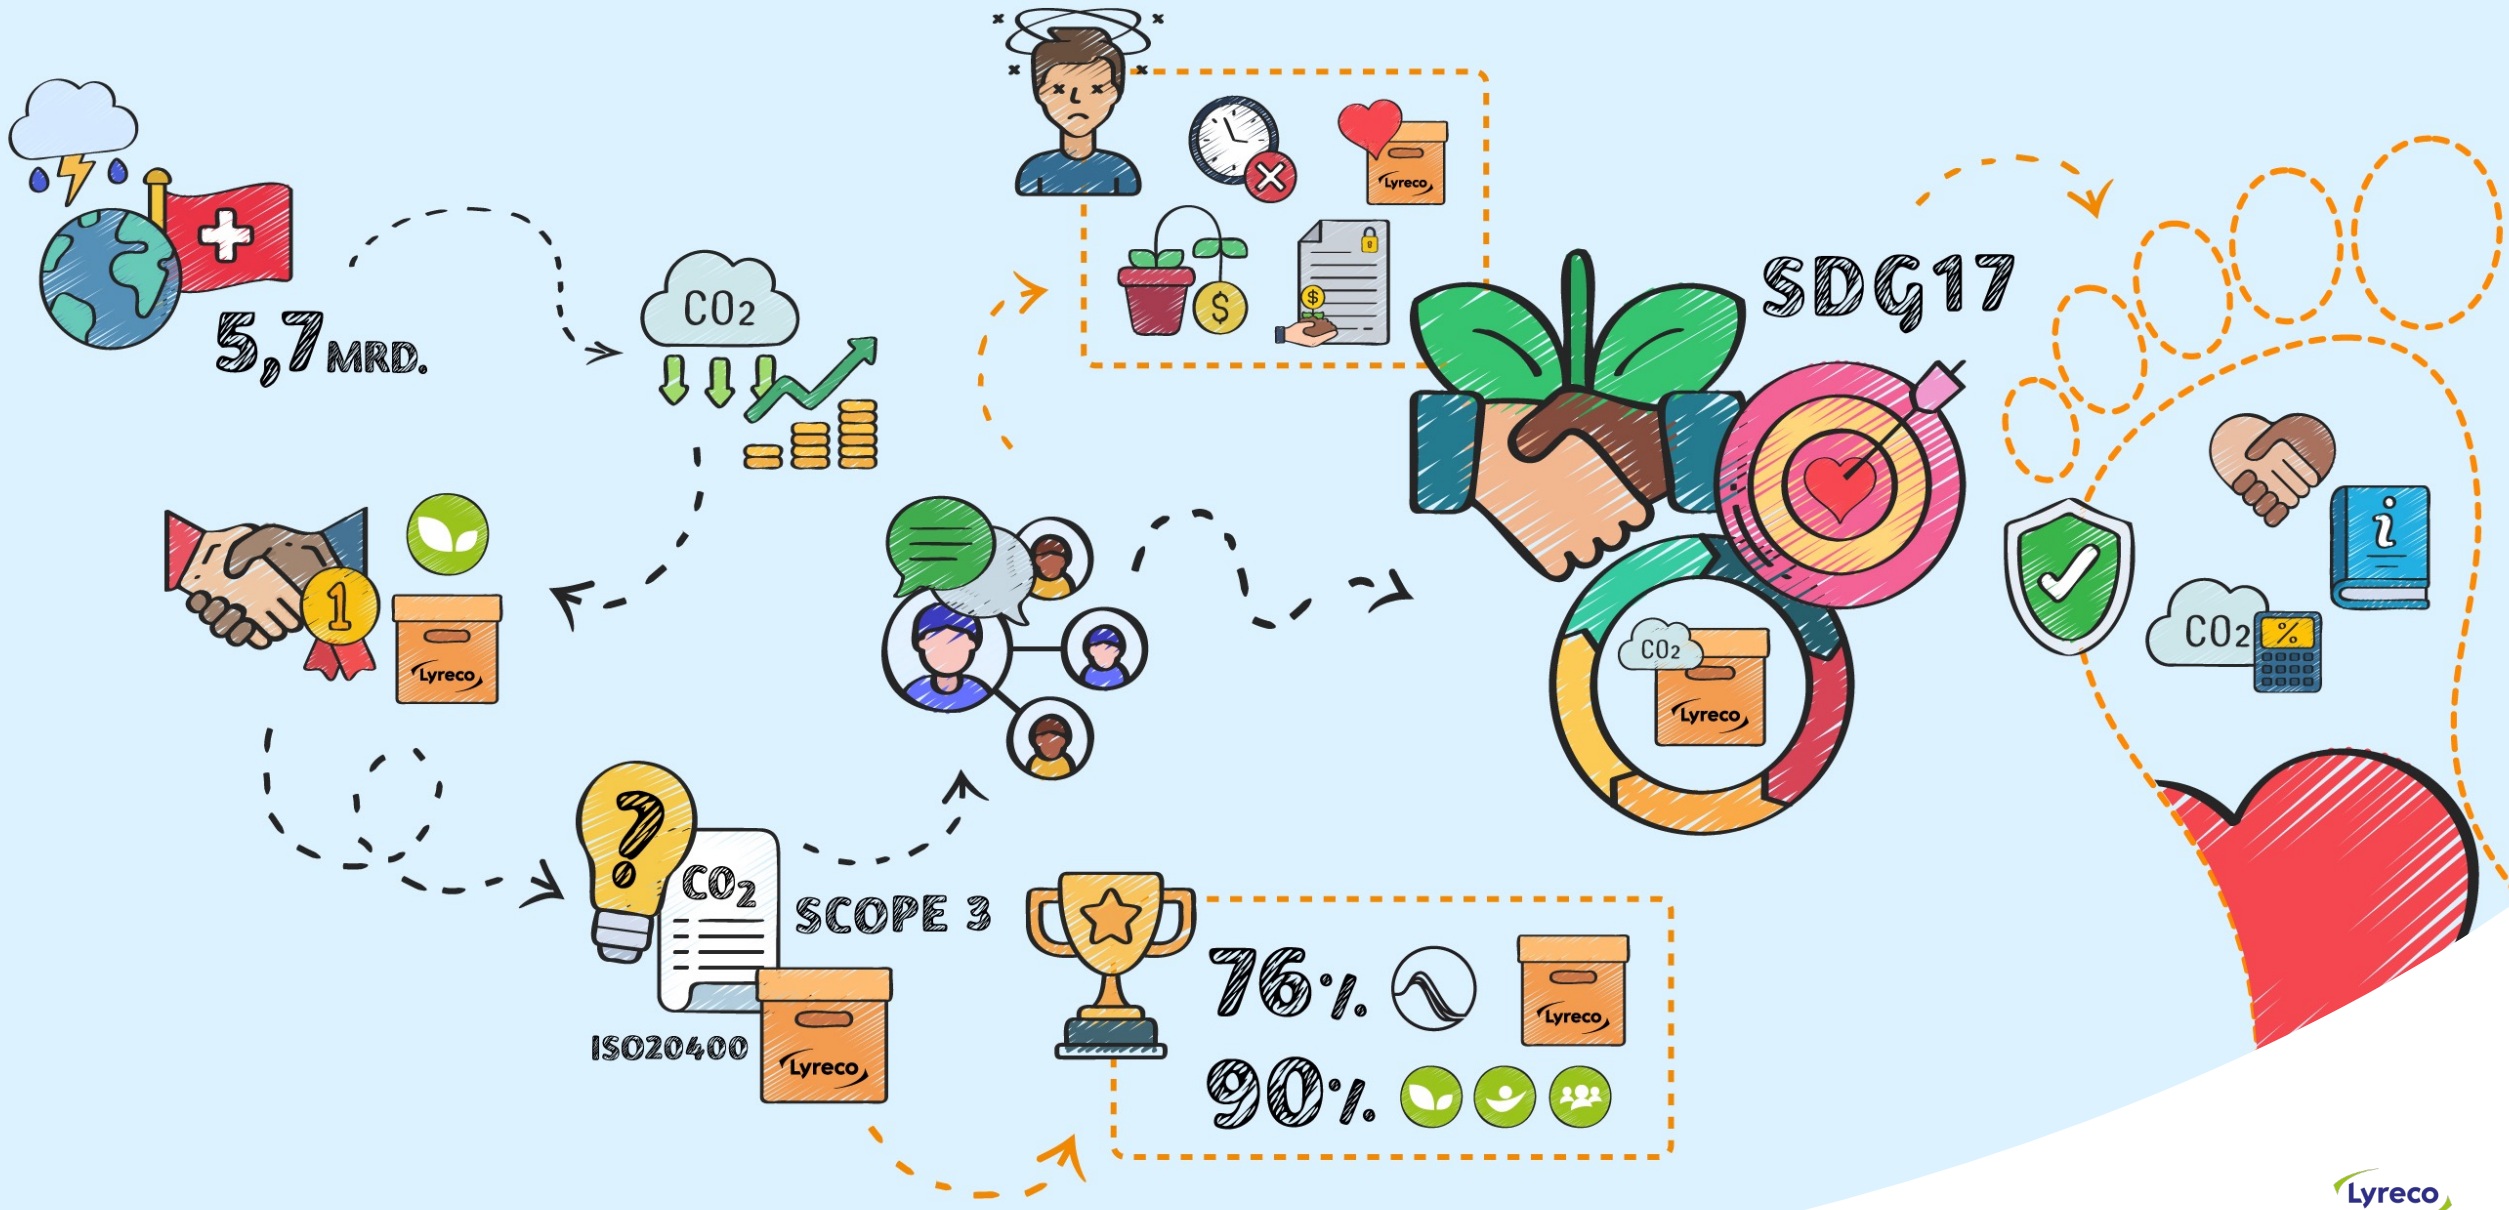

The Lyreco logo consists of the word "Lyreco" in a white, sans-serif font. It is positioned in the upper left corner of the image. A green curved line starts above the 'L', goes under the 'y', and then curves back up under the 'o'.

**Lyreco**

The background of the slide is a photograph of five diverse office professionals sitting around a table, engaged in a collaborative meeting. They are all smiling and looking towards each other. The image has a blue color overlay. A large green curved shape is on the right side of the slide.

# **Erfolgreiches Zusammenspiel in der Supply Chain**

**A GREAT WORKING DAY.  
DELIVERED.**

# SUPPLY CHAIN ENGAGEMENT mit LEIDENSCHAFT

**Tina Kempf**  
**Martin Schlittler**