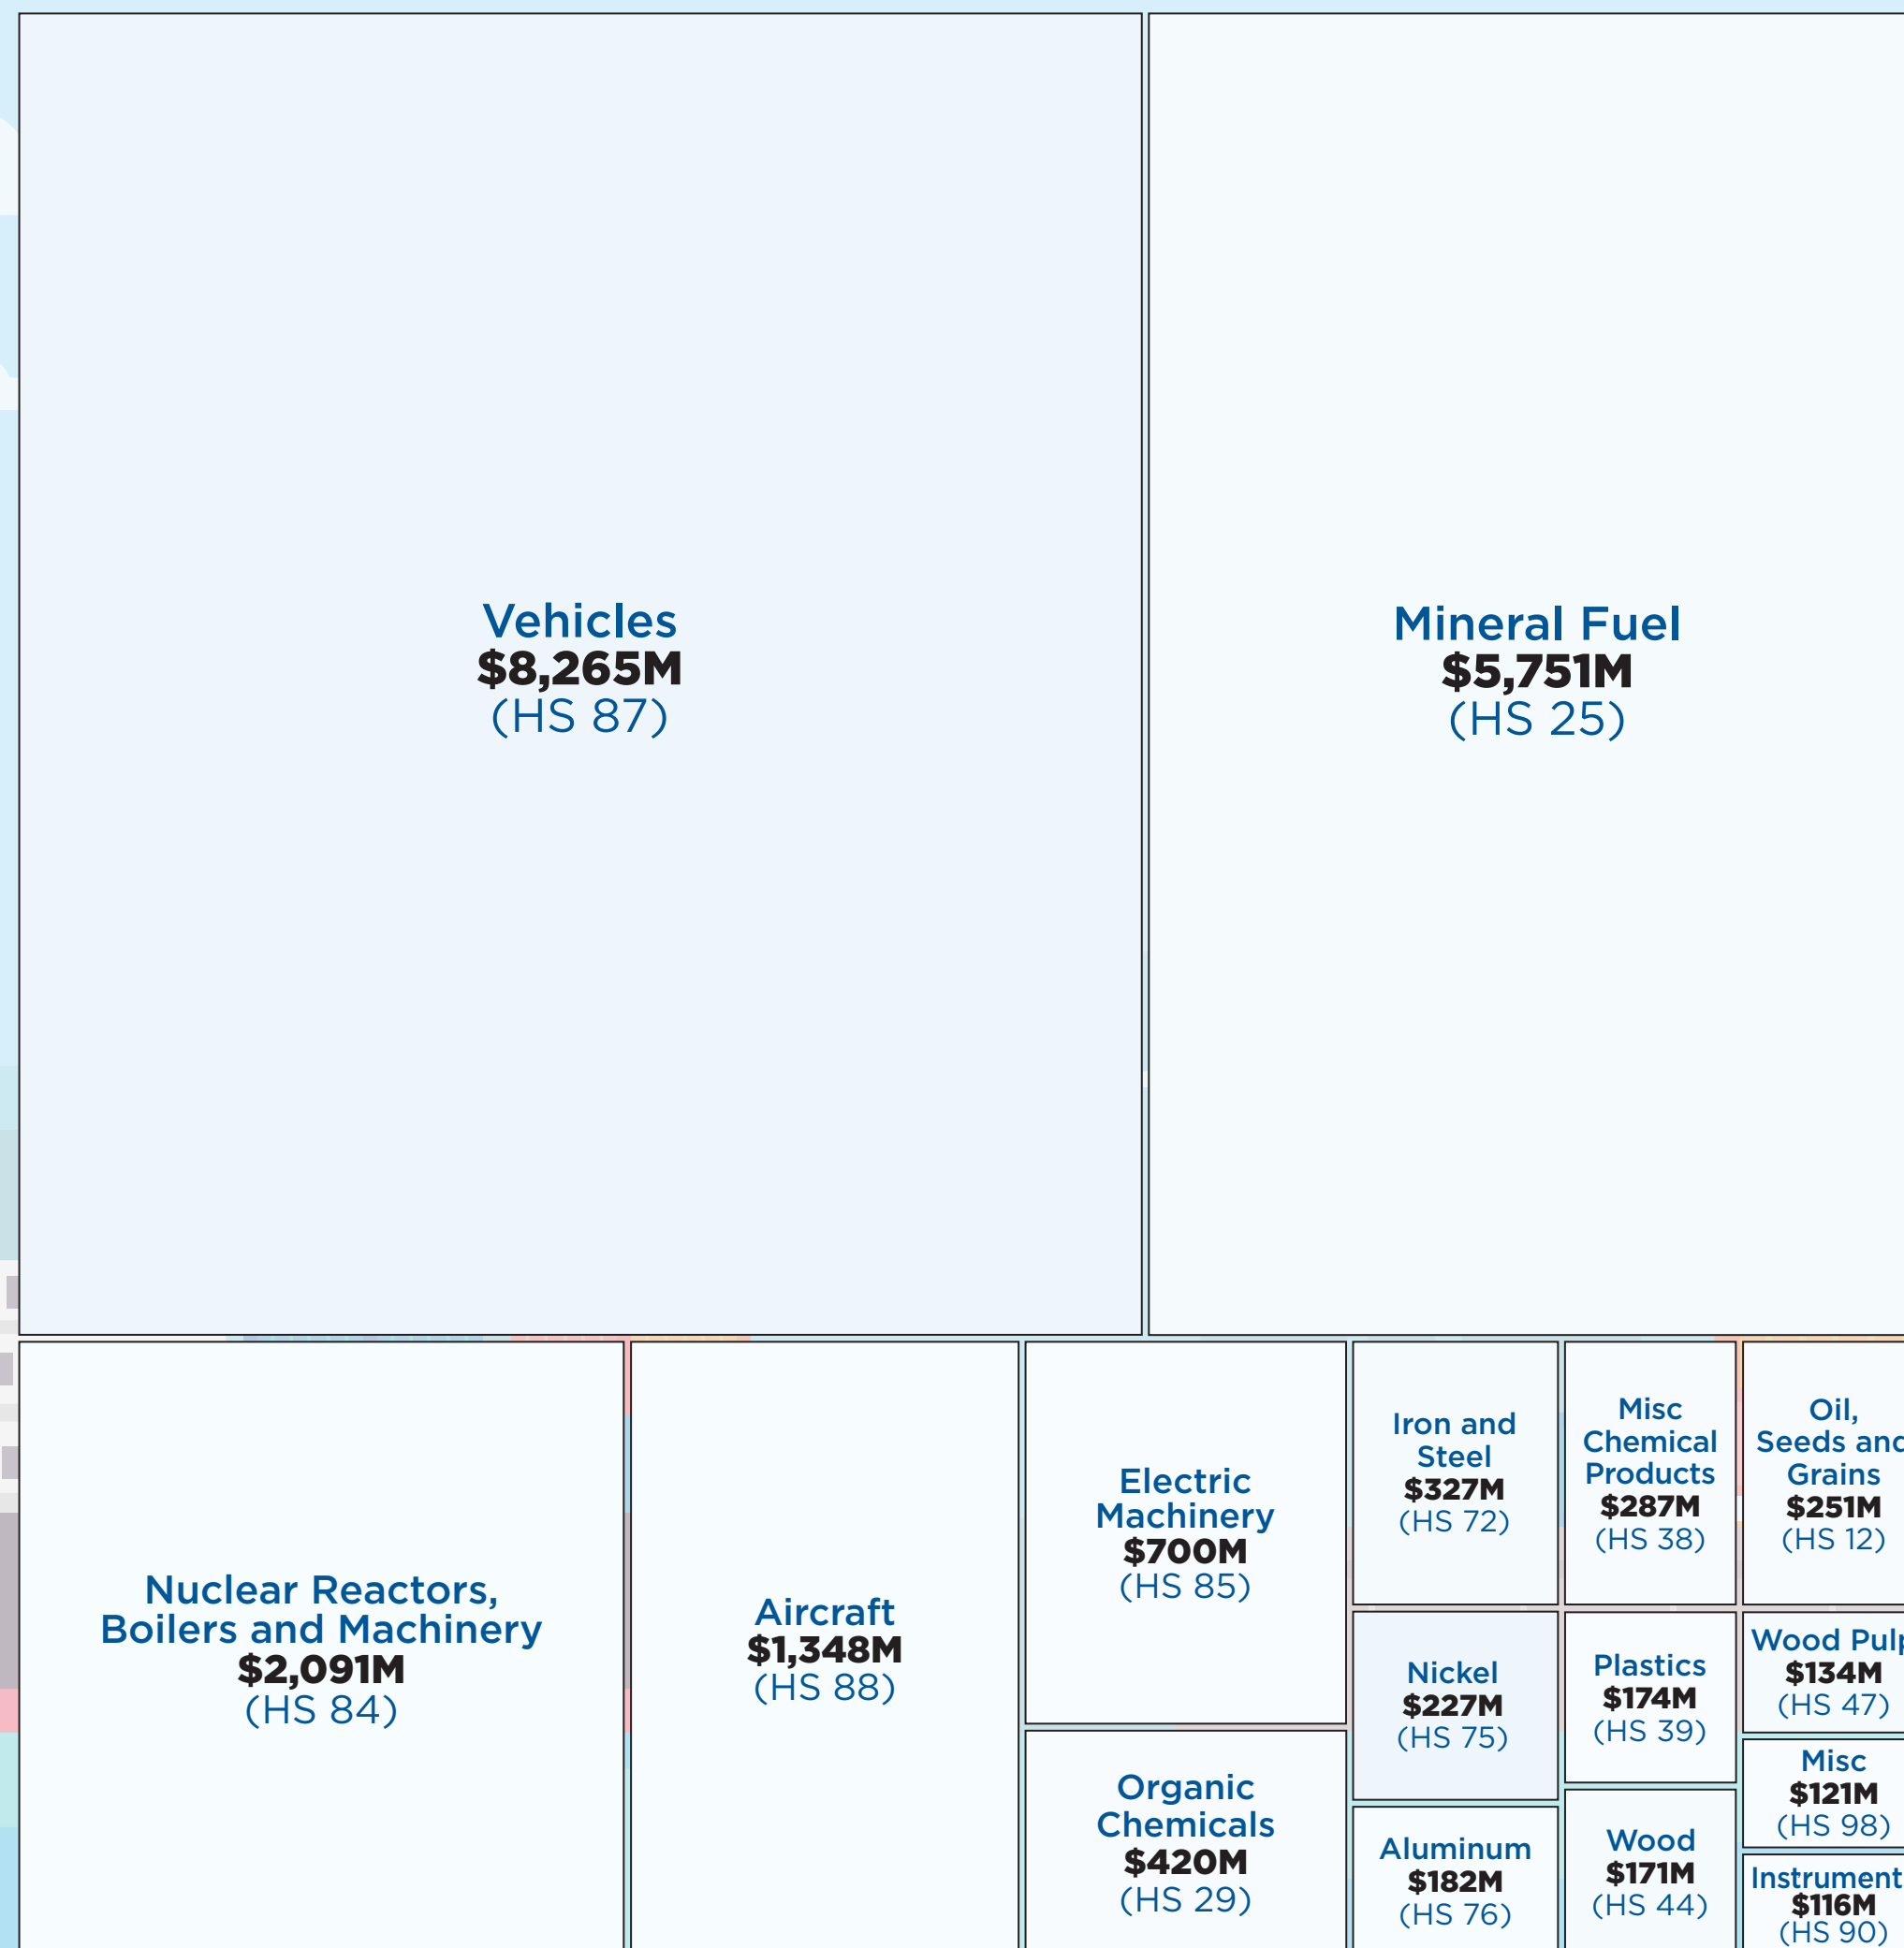

Top Annual Exports Through Port of Baltimore: 2023*

M = Millions

Percentage of U.S. exports through the Port of Baltimore

* Export categories correspond to 2-digit Harmonized System (HS) codes.