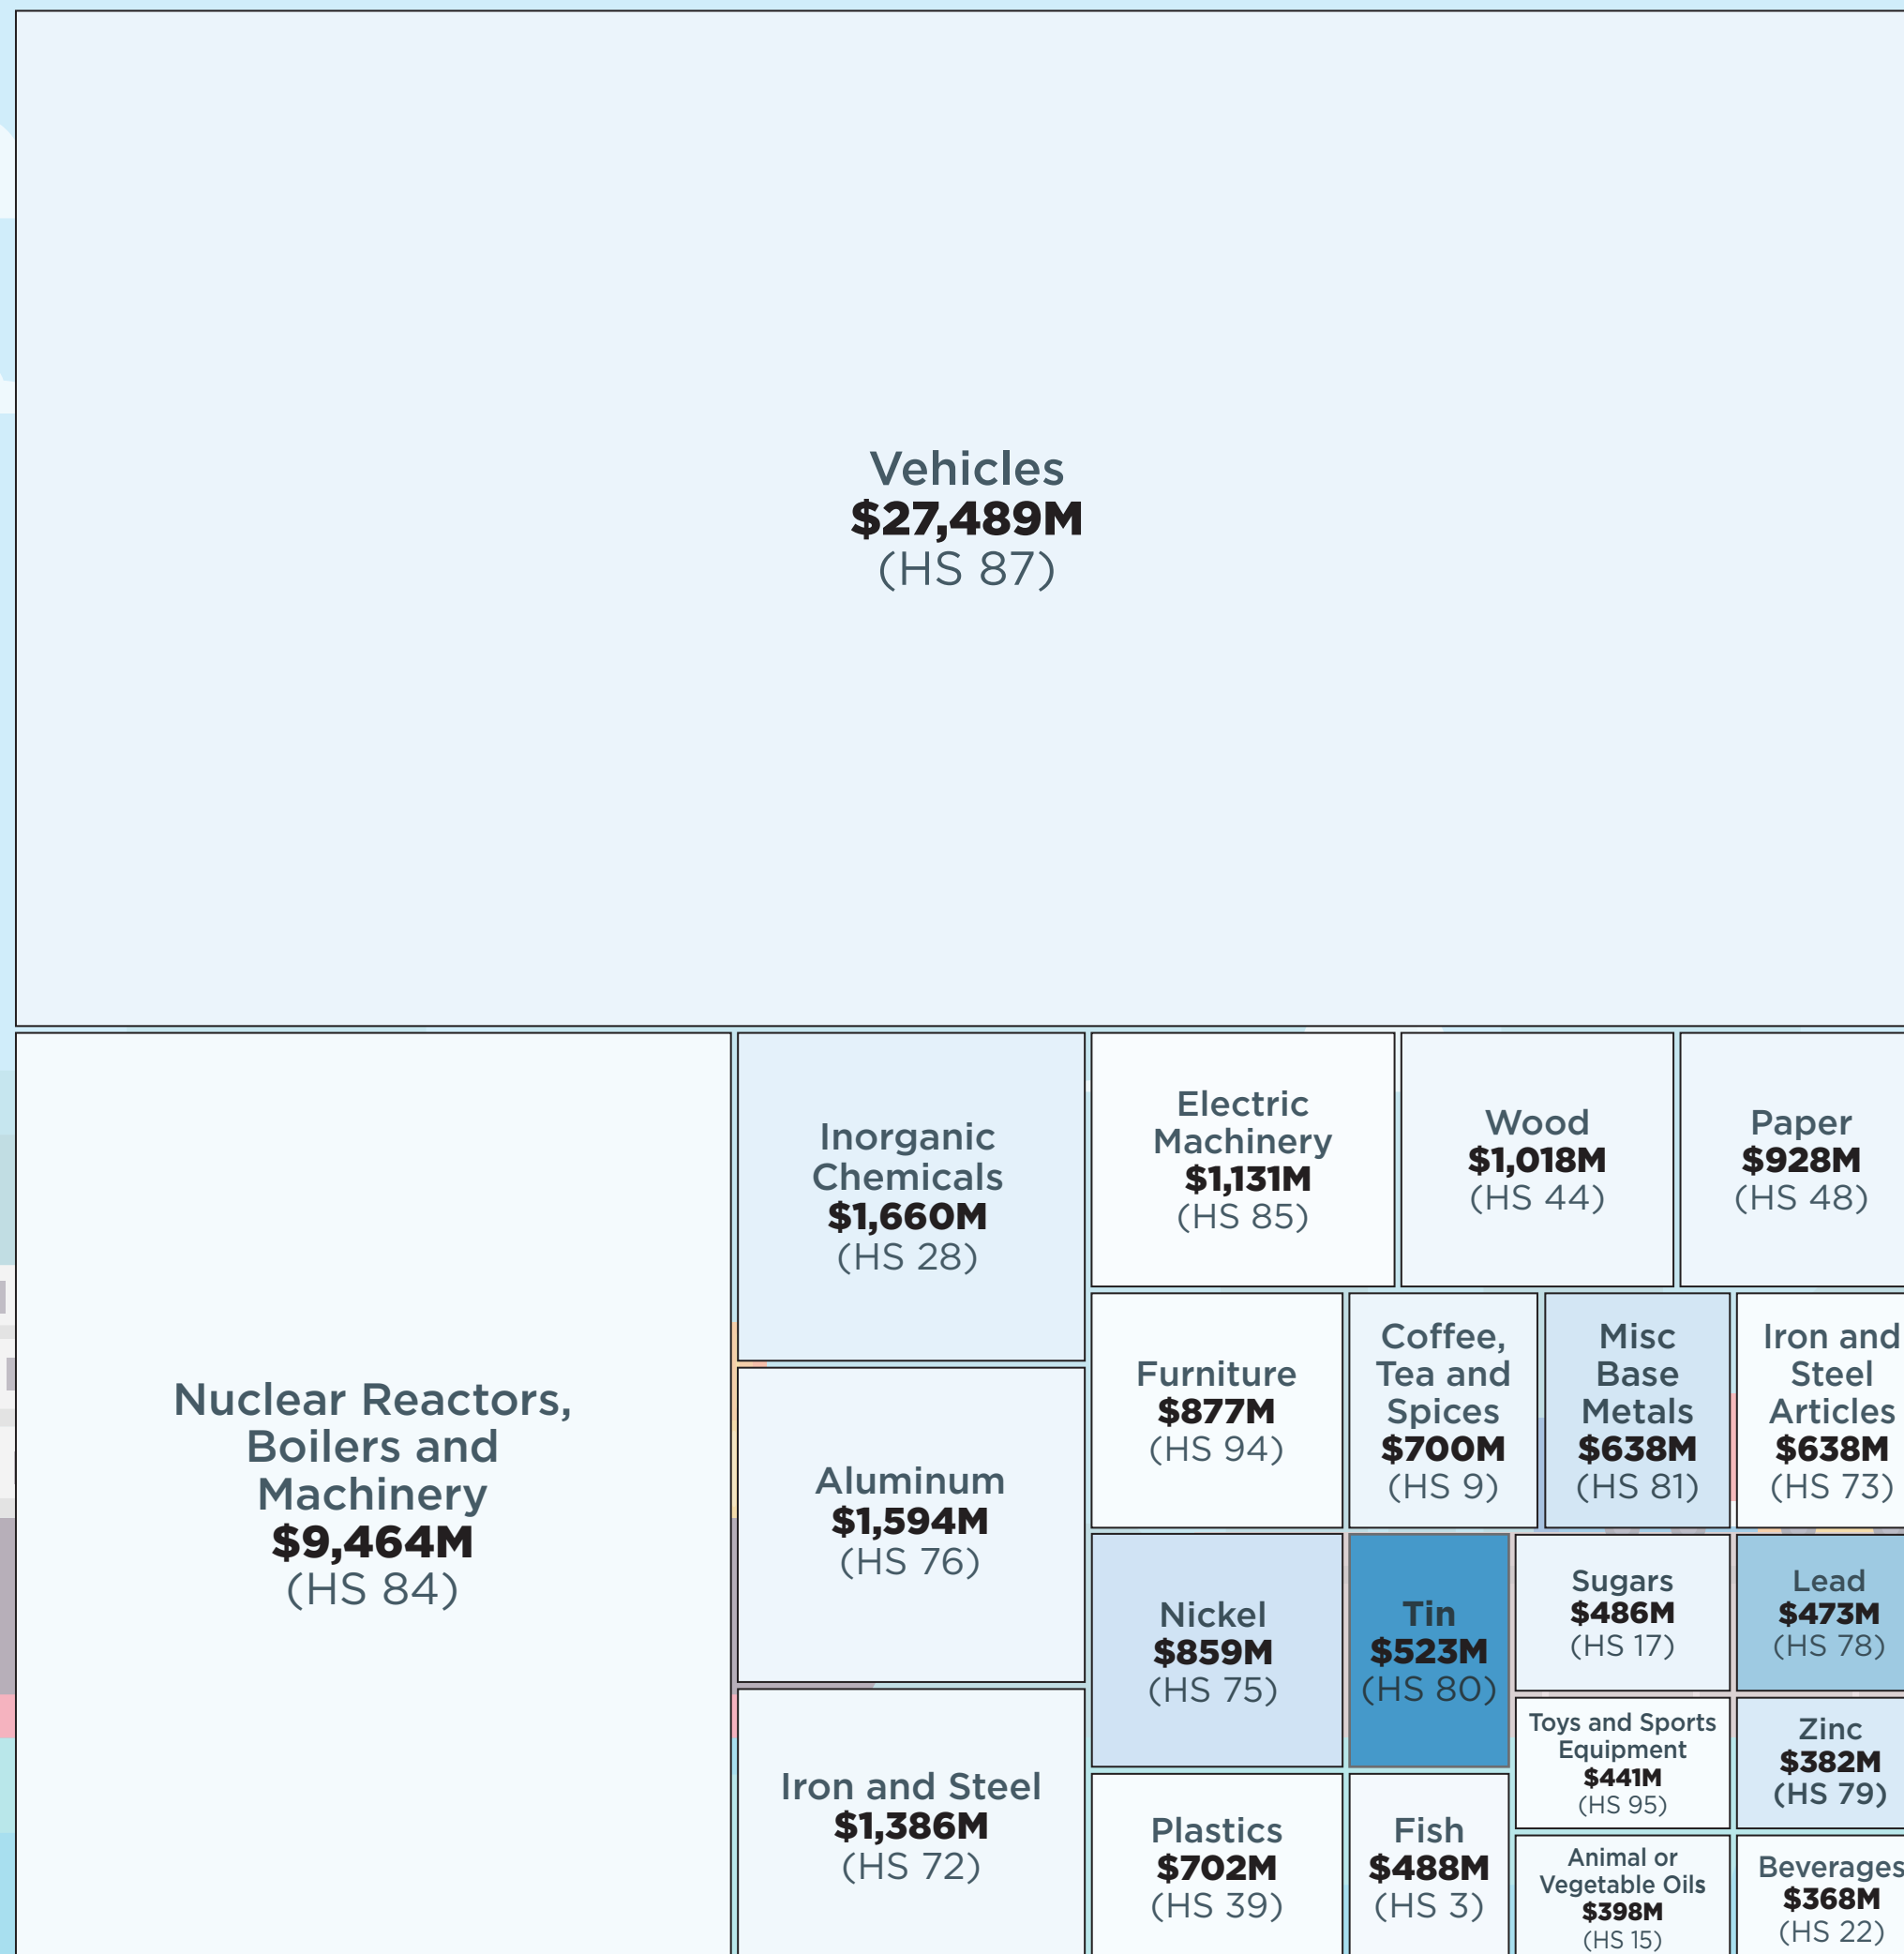

Top Annual Imports Through Port of Baltimore: 2023*

M = Millions

Percentage of U.S. imports through the Port of Baltimore

* Import categories correspond to 2-digit Harmonized System (HS) codes.