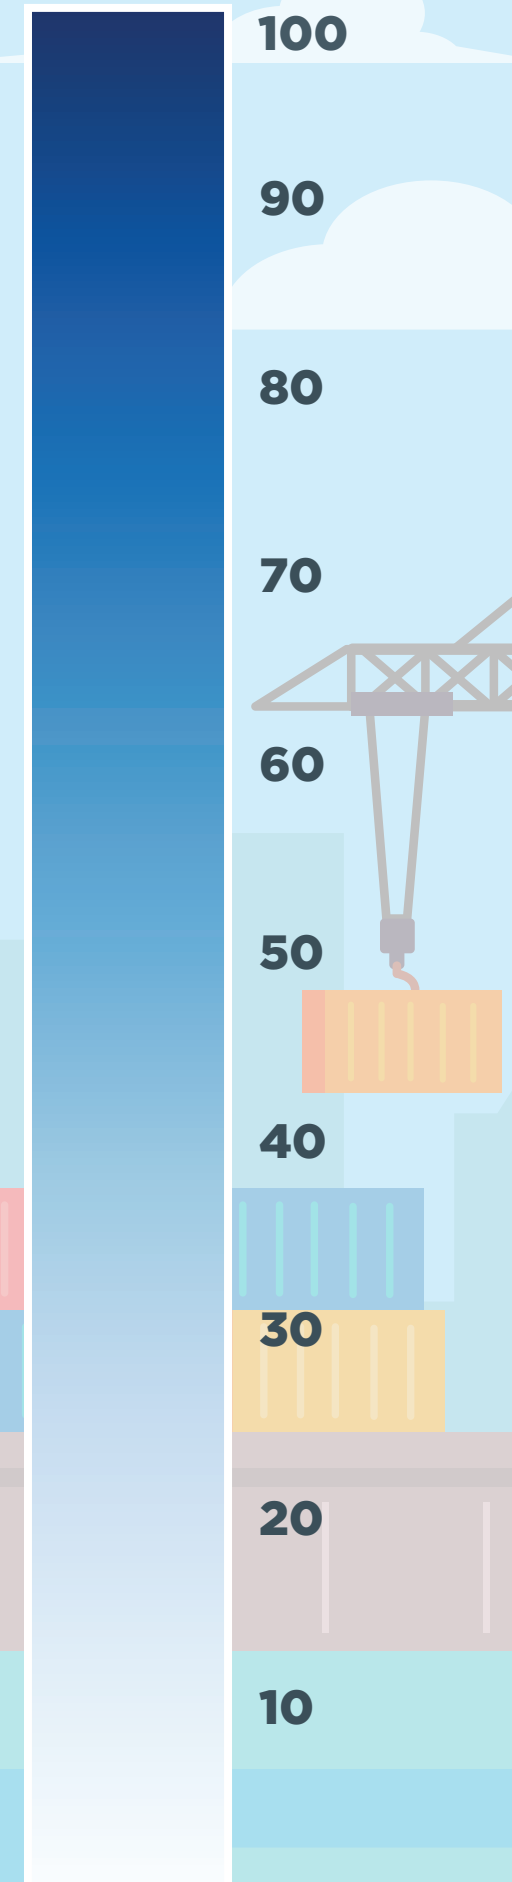

Top Annual Imports Through Port of Baltimore: 2023*

M = Millions

Percentage of U.S. imports through the Port of Baltimore

* Import categories correspond to 2-digit Harmonized System (HS) codes.