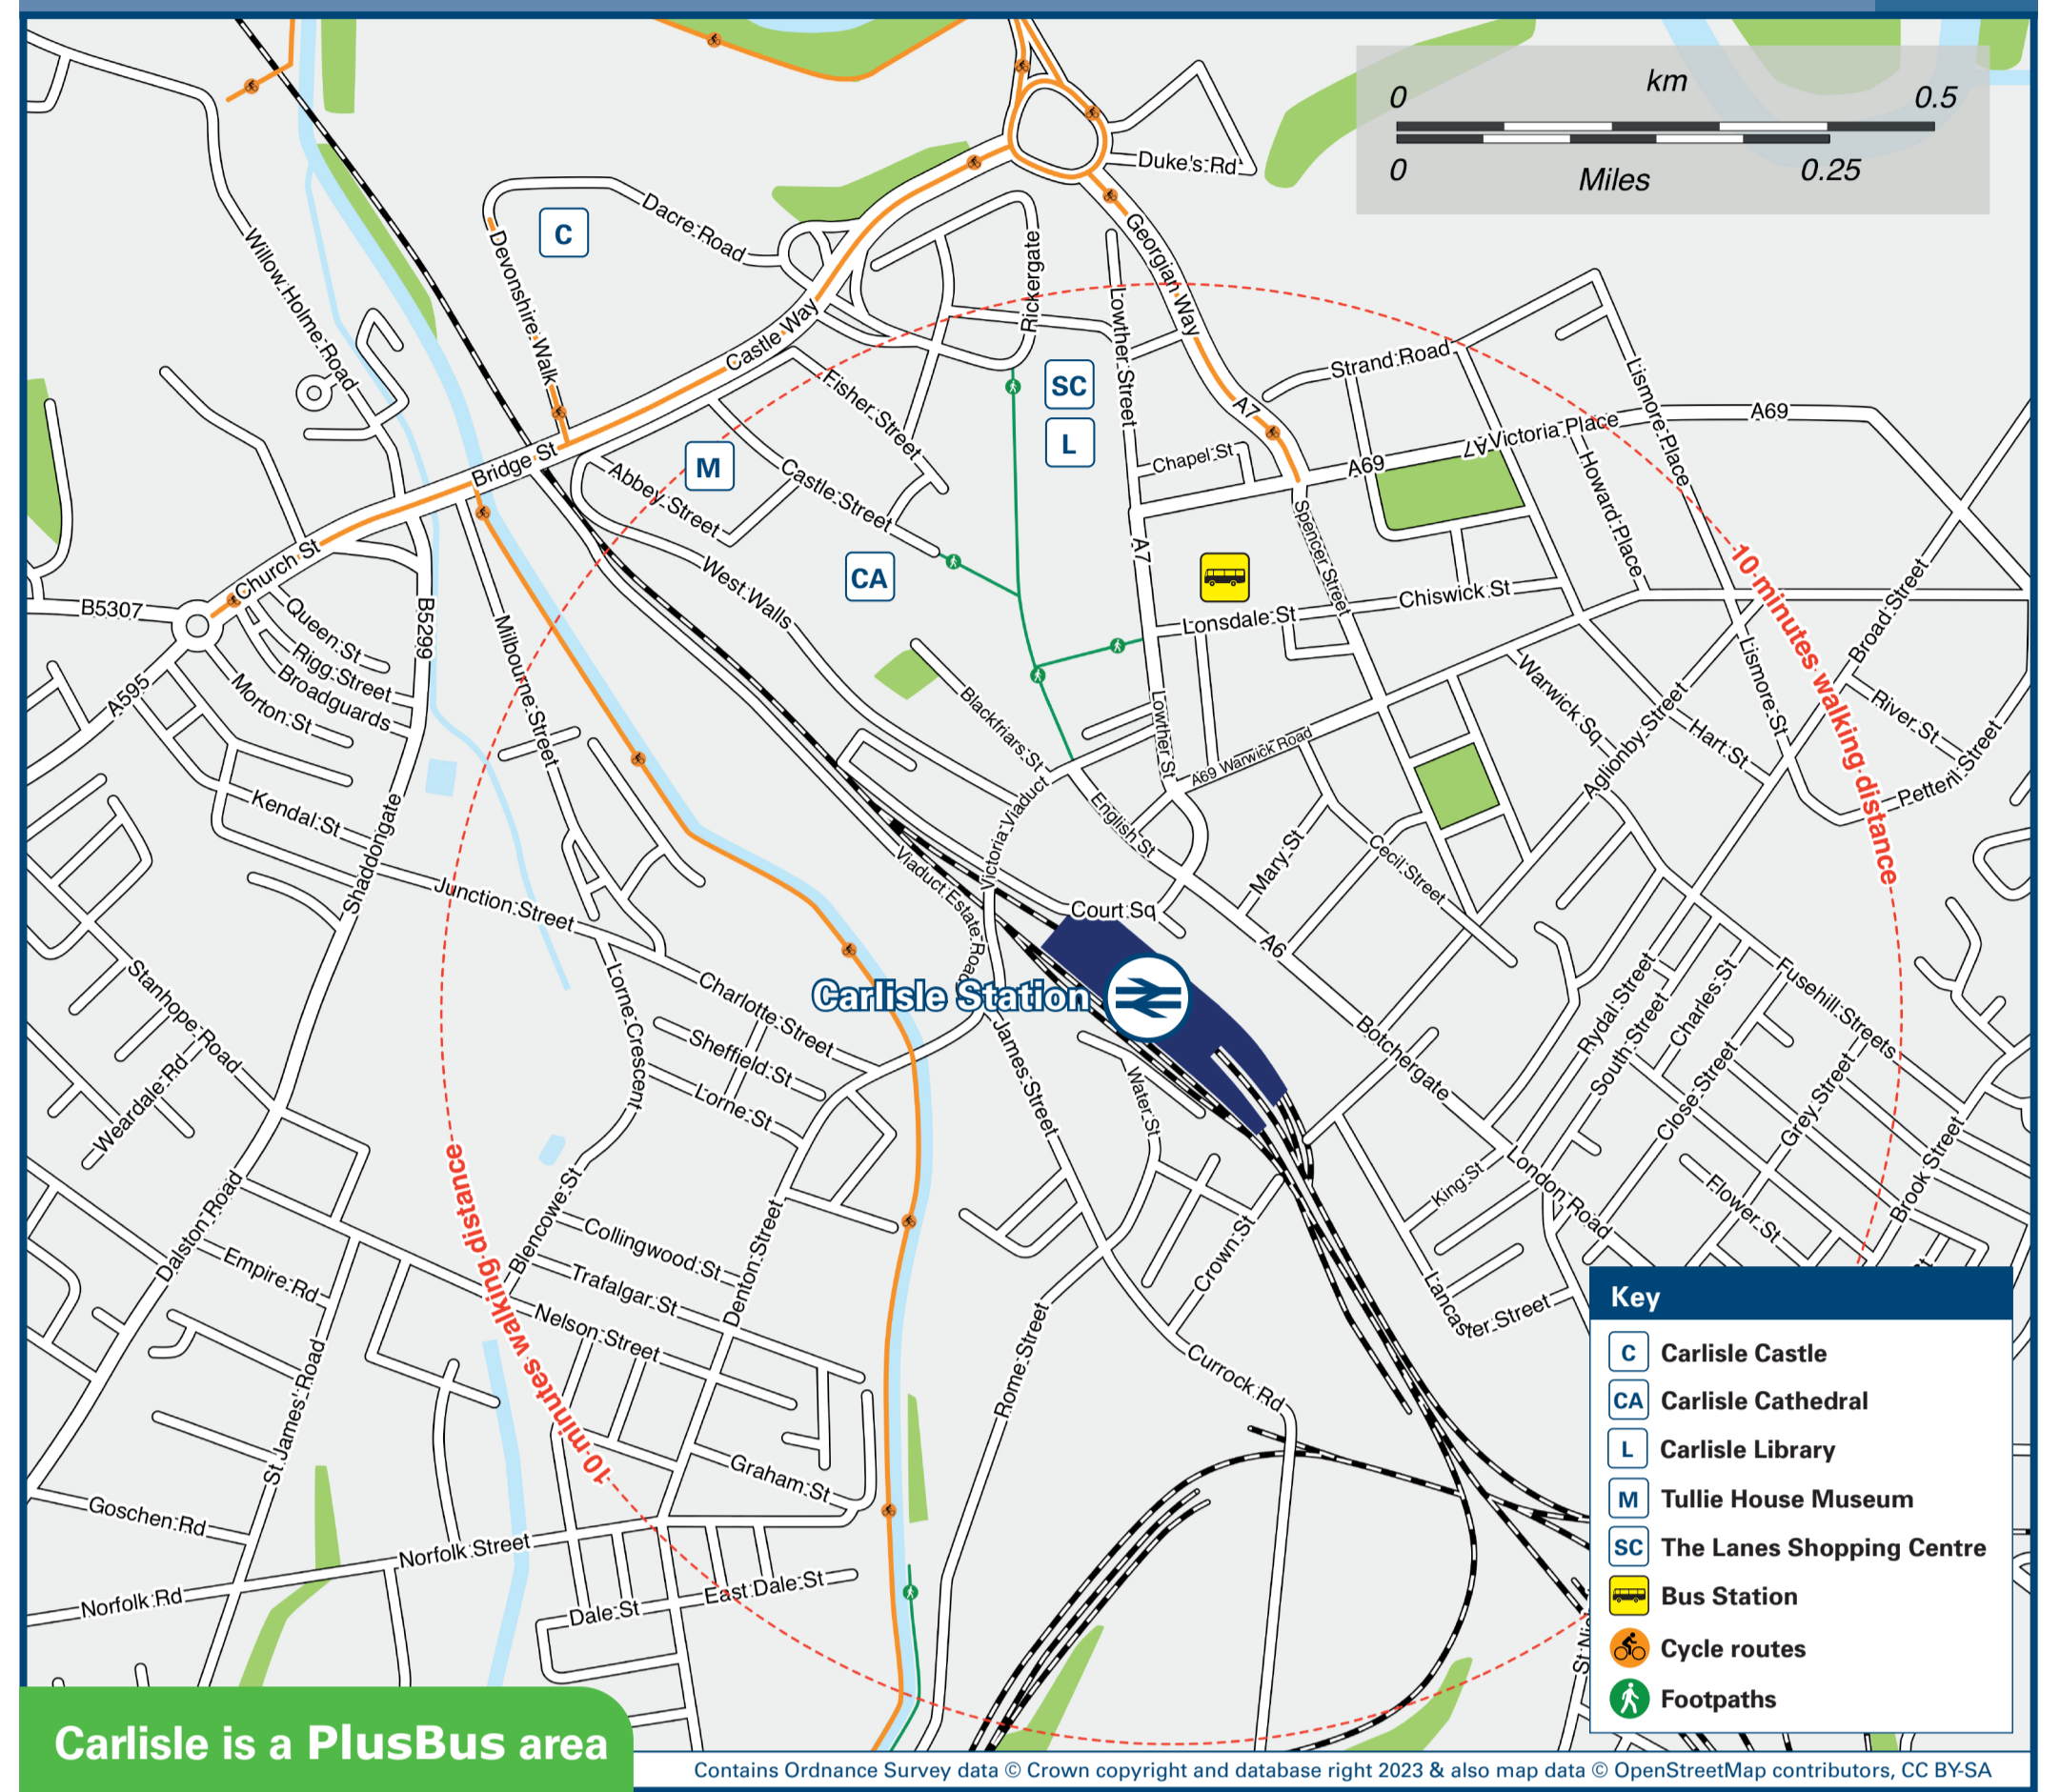

Local area map

Carlisle is a PlusBus area

PlusBus is a discount price 'bus pass' that you buy with your train ticket. It gives you unlimited bus travel around your chosen town, on participating buses. Visit www.plusbus.info

Main destinations by bus

(Data correct at October 2023)

DESTINATION	BUS ROUTES	BUS STOP
Annan	79, 179	S
Belle Vue	67	B
Botcherby	63, 63A	U
Bowness on Solway	93	A
Brampton	685	S
Burgh by Sands	93	A
Canonbie Village	X95	A
	127A	G
Carlisle United FC (Brunton Park)	75	F
	685	S
Carlton Clinic	104	V
Cotehill	75	F
Crindledyke	79	S
Cumberland Infirmary	63	C
	67	B
Cummersdale	75	E
Currock	67	U
Dalston	75	E
Denton Holme	62, 69, 75	E
Durranhill	63, 63A	U
Eastriggs	79, 179	B
Edentown	69	F
Etterby	62	G
Galashiels	X95	A
Greenhead (For Walltown Roman Army Museum) ~	685	S
Gretna	382	A
	79, 179	S
Harelaw	127A	G
Harraby	104	V
Harraby East	61	V
Hawick	X95	A
High Hesket	104	V

DESTINATION	BUS ROUTES	BUS STOP
Houghton	64, 179	S
Kingmoor Park	62**	G
	127	F
Kingstown	62, 127A	G
	382, X95	A
	64, 79	S
Langholm	X95	A
London Road	61, 104	V
Longsowerby	62, 69, 75	E
Longtown	X95	A
	127A	G
	79, 179	S
Lowry Hill	62	G
Morton Park	61	D
	62	E
Morton West	63, 63A	C
Newcastleton	127A	G
Plumpton	104	V
Port Carlisle	93	A
Raffles	63, 63A	C
Rowanburn Village	127A	G
St Aidens	63, 63A	U
St Anns Hill	62	G
Sandsfield Park	63, 63A	C
Scotby Village	75	F
Scotby Turn (A69)	685	S
Selkirk	X95	A
Silloth	400*	S
	62, 127A	G
	69	F
Stanwix	382, X95	A
	79, 179	S

DESTINATION	BUS ROUTES	BUS STOP
Thursby	300##, 400, 600	S
	554	A
University of Cumbria (Brampton Road Campus)	64	S
	179	S
Upperby	67	U
Warwick Bridge	685	S
Wetheral	75	F
Whiteclosegate	64, 179	S
Wigton	300, 400, 600	S
	554	A

Notes

- PlusBus destination, please see below for details.
- PlusBus tickets are valid only in the Carlisle PlusBus zone on Stagecoach, Arriva and Telford's Coaches.
- Bus routes 61, 62, 63A, 67, 79, 104, 300, 382, 554, 685 and X95 run daily, Mondays to Sundays including Public Holidays.
- Bus routes 63, 64, 69, 127 and 600 run Mondays to Saturdays only. No Sunday services.
- Bus routes 93 and 127A run limited Mondays to Saturdays only. No Sunday services.
- Bus route 400 runs Mondays to Saturdays only, except the route to Silloth which also runs on Sundays and Public Holidays from May to October.
- Bus route 63A runs all day Sundays, and on evenings only Mondays to Saturdays.
- Bus route 64 runs off peak Mondays to Saturdays.
- Bus route 179 runs peak times only on Mondays to Saturdays.
- Bus route 75 runs Mondays to Fridays, only; route 75 is operated by Reays Coaches, route X95 is operated by Border Buses, route 127A is operated by Telford's Coaches, route 685 is operated by Arriva & Stagecoach, all other bus routes on this poster are operated by Stagecoach.
- Runs to Silloth Mondays to Saturdays and also on Sundays and Public Holidays from May to October.
- ** Bus route 62 runs peak times on Mondays to Fridays, only - at other times please use bus 79 to the main gate.
- ## Bus route 300 runs at peak times, only.
- ~ Walltown is a 1.3 mile walk from the bus stops at Greenhead.
- Direct trains operate to this destination from this station.