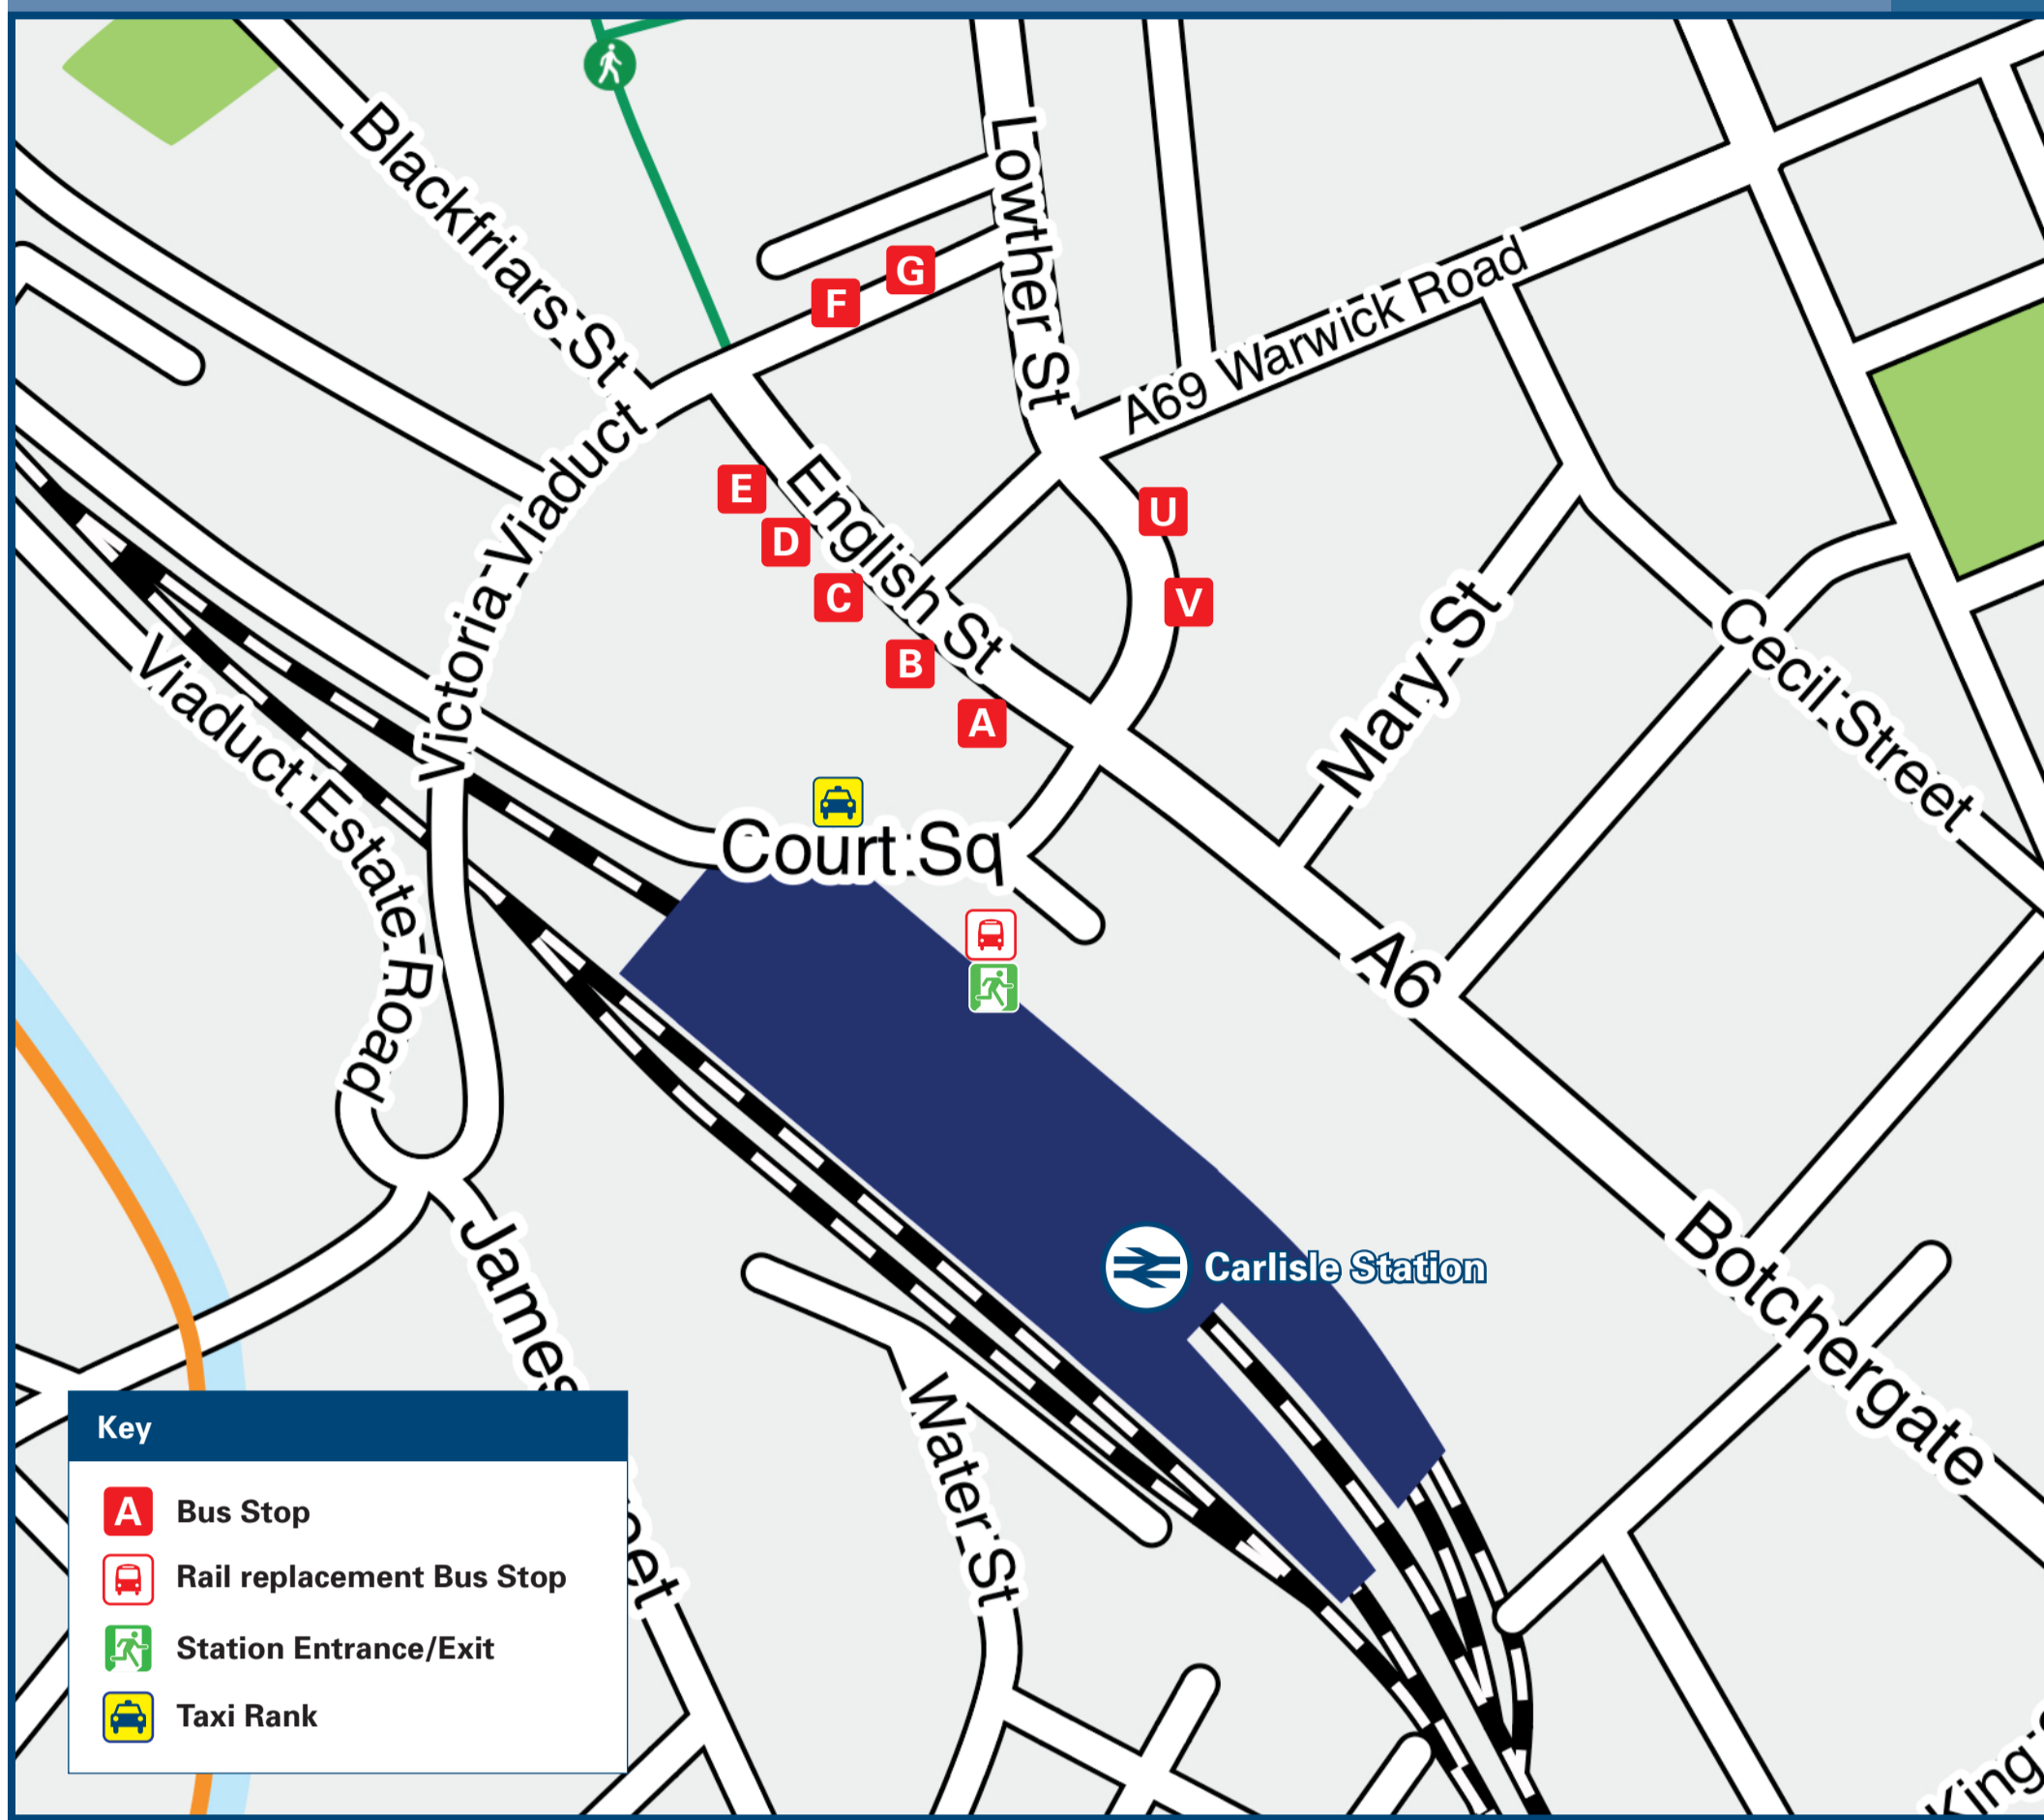

Carlisle Station

Onward Travel Information

Buses and Taxis

Key

- Bus Stop
- Rail replacement Bus Stop
- Station Entrance/Exit
- Taxi Rank

Rail replacement buses/coaches depart from the front of the station.