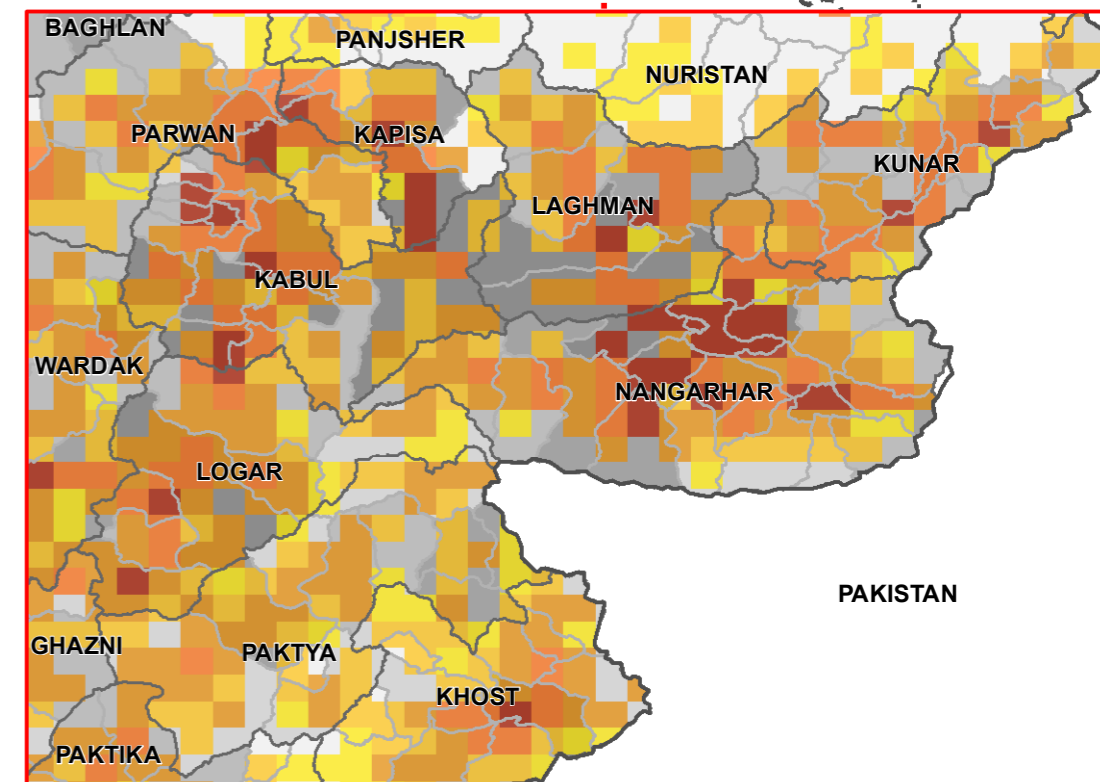

Arrival IDPs & Returned Migrants from Abroad per District

Country Province District

Income from Agriculture (Individuals)

Each Grid Covers 10 Square KM

DTM AFGHANISTAN

Community-Based Needs Assessment (CBNA) Round 14 | Overview | Arrival IDPs & Returned Migrants from Abroad | Income from Agriculture | December 2021

1 cm = 42 km www.displacement.iom.int/afghanistan | email: dtmafghanistan@iom.int

Data Source: IOM, AGCHO, AIMS, CSO, OSM This map is for illustration purposes only. Names & boundaries on this map do not imply official endorsement or acceptance by IOM. Dotted line represents approximately the Line of Control in Jammu & Kashmir agreed upon by India and Pakistan. The final status of Jammu & Kashmir has not yet been agreed upon by the parties.