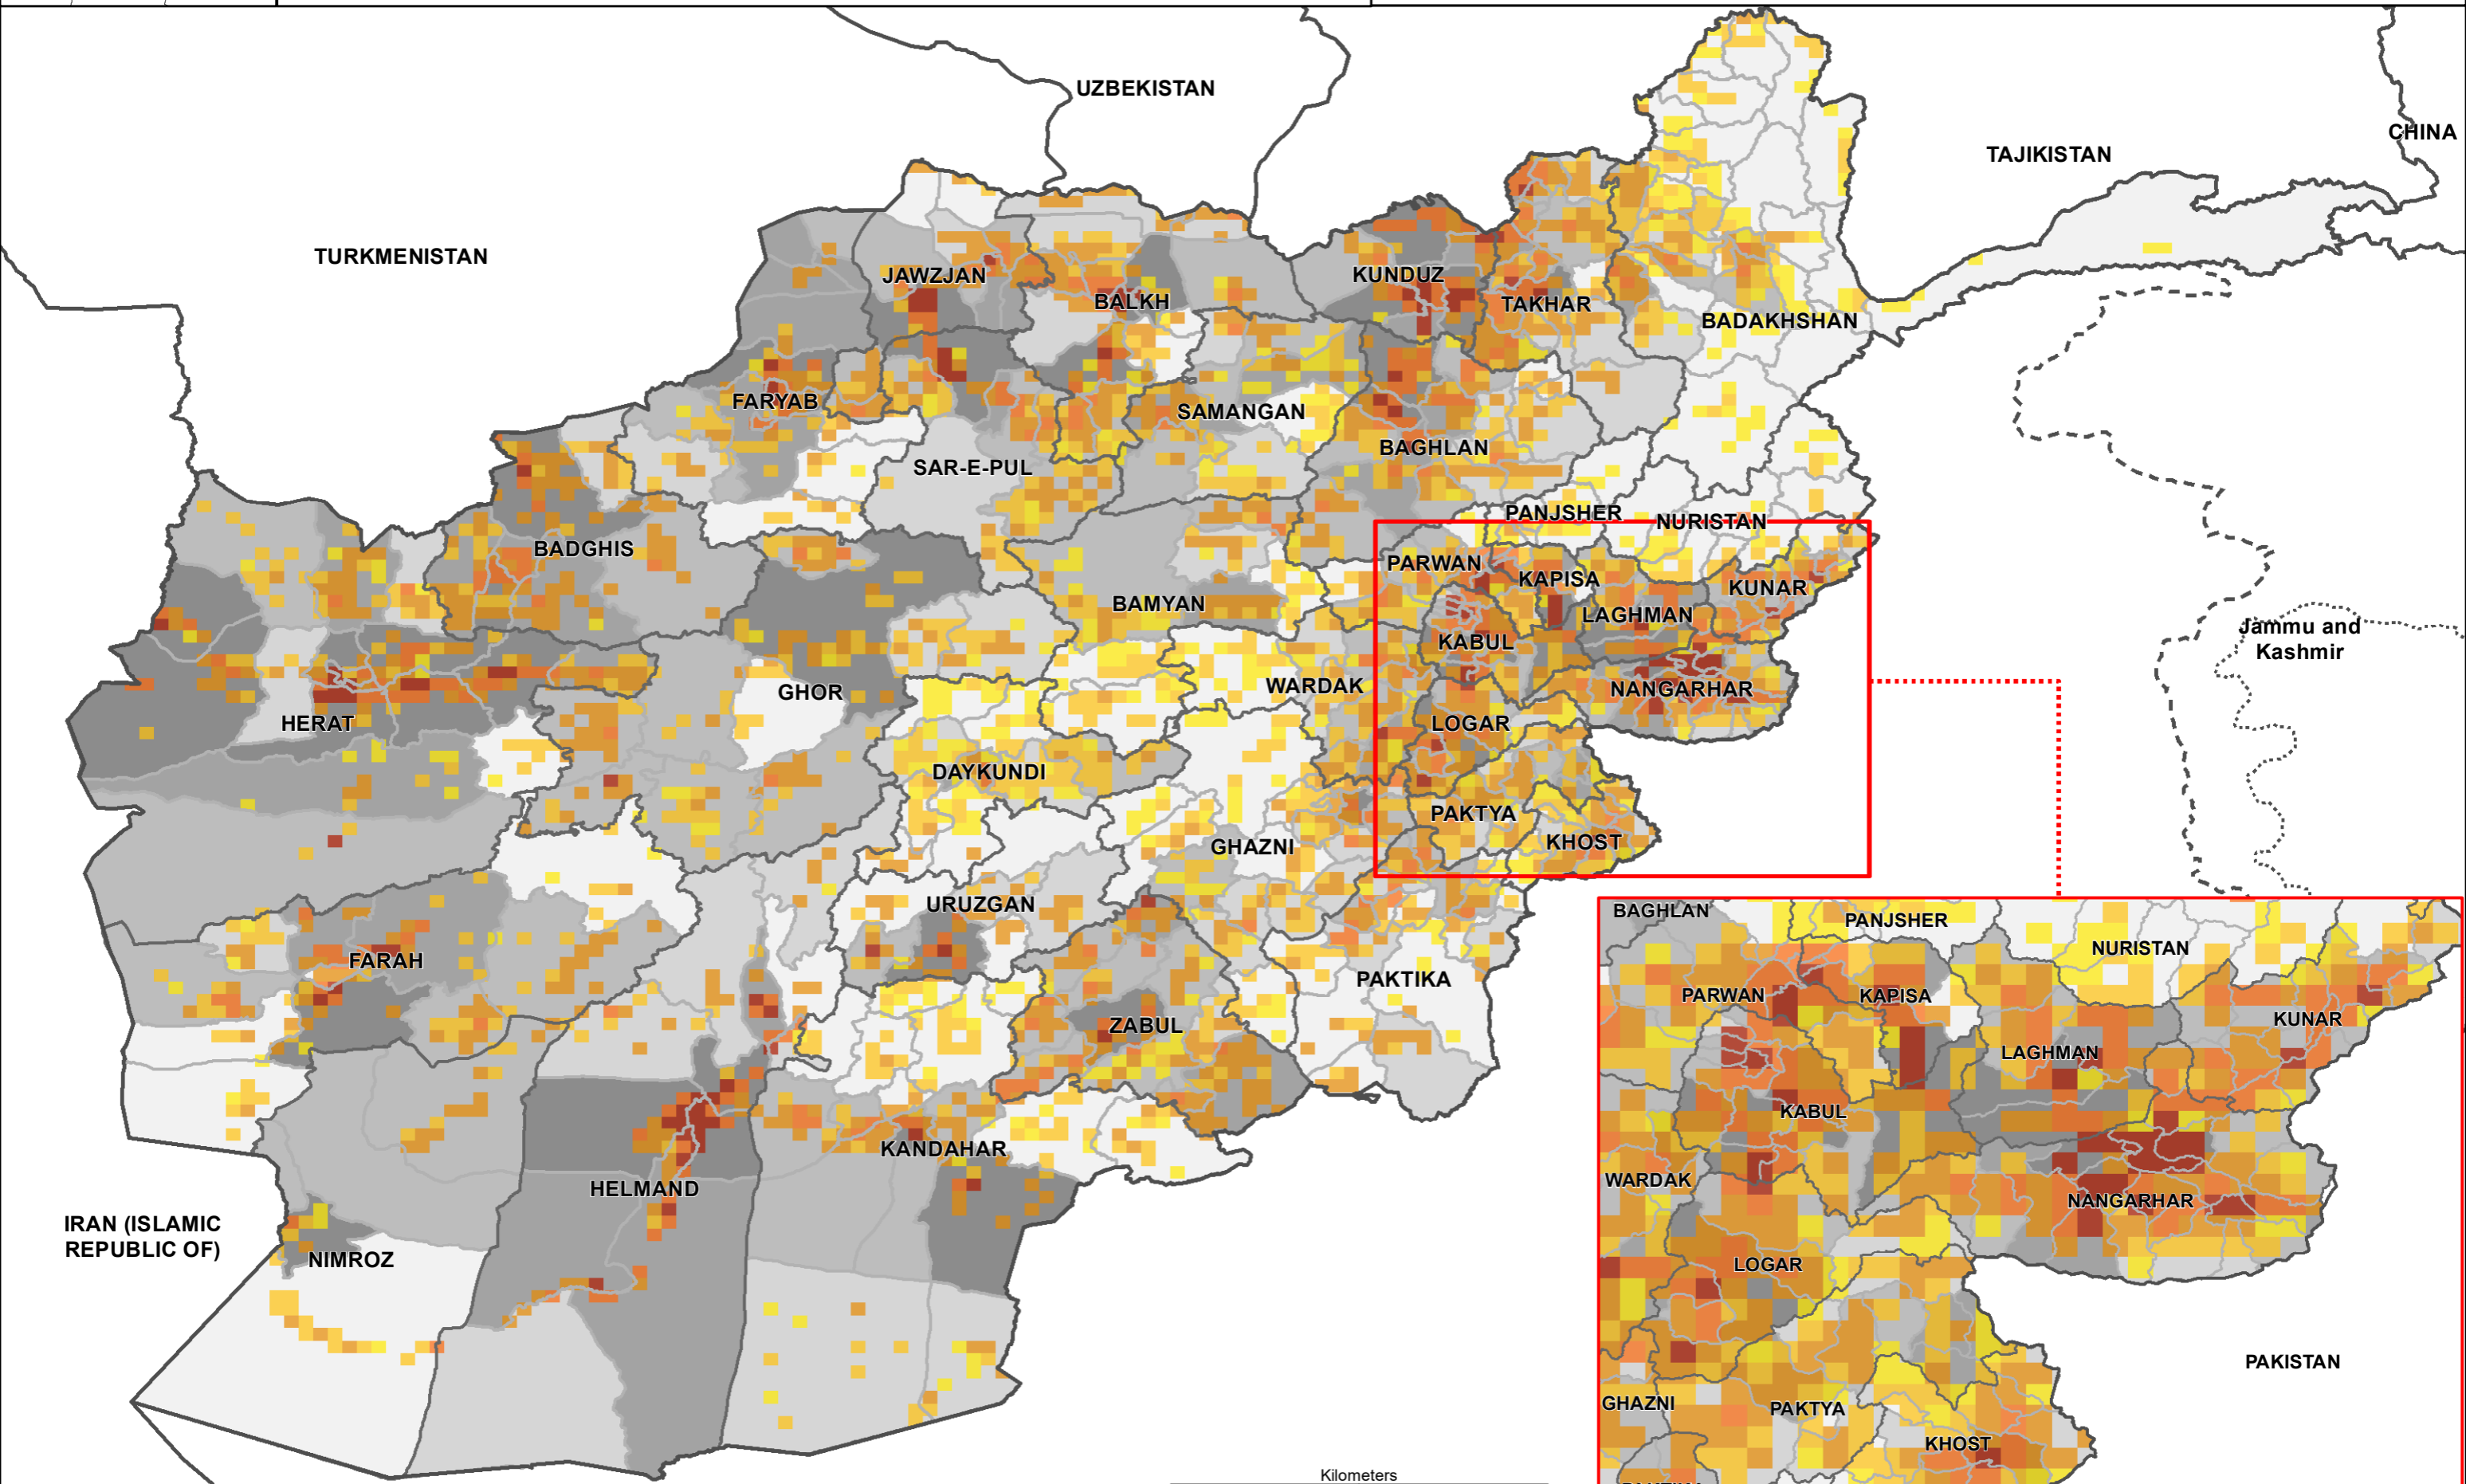

Arrival IDPs & Returned Migrants from Abroad per District

Country Province District

Income from Agriculture (Individuals)

Each Grid Covers 10 Square KM

DTM AFGHANISTAN

Community-Based Needs Assessment (CBNA) Round 14 | Overview | Arrival IDPs & Returned Migrants from Abroad | Income from Agriculture | December 2021

1 cm = 42 km www.displacement.iom.int/afghanistan | email: dtmafghanistan@iom.int

Data Source: IOM, AGCHO, AIMS, CSO, OSM This map is for illustration purposes only. Names & boundaries on this map do not imply official endorsement or acceptance by IOM. Dotted line represents approximately the Line of Control in Jammu & Kashmir agreed upon by India and Pakistan. The final status of Jammu & Kashmir has not yet been agreed upon by the parties.