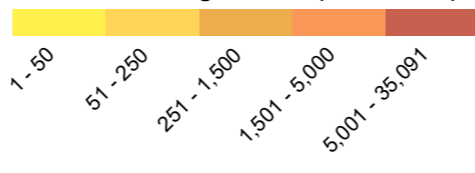

Arrival IDPs & Returned Migrants from Abroad per District

Country Province District

Income from Agriculture (Individuals)

Each Grid Covers 10 Square KM

DTM AFGHANISTAN

Community-Based Needs Assessment (CBNA) Round 14 | Overview | Arrival IDPs & Returned Migrants from Abroad | Income from Agriculture | December 2021

1 cm = 42 km www.displacement.iom.int/afghanistan | email: dtmafghanistan@iom.int

Data Source: IOM, AGCHO, AIMS, CSO, OSM This map is for illustration purposes only. Names & boundaries on this map do not imply official endorsement or acceptance by IOM. Dotted line represents approximately the Line of Control in Jammu & Kashmir agreed upon by India and Pakistan. The final status of Jammu & Kashmir has not yet been agreed upon by the parties.