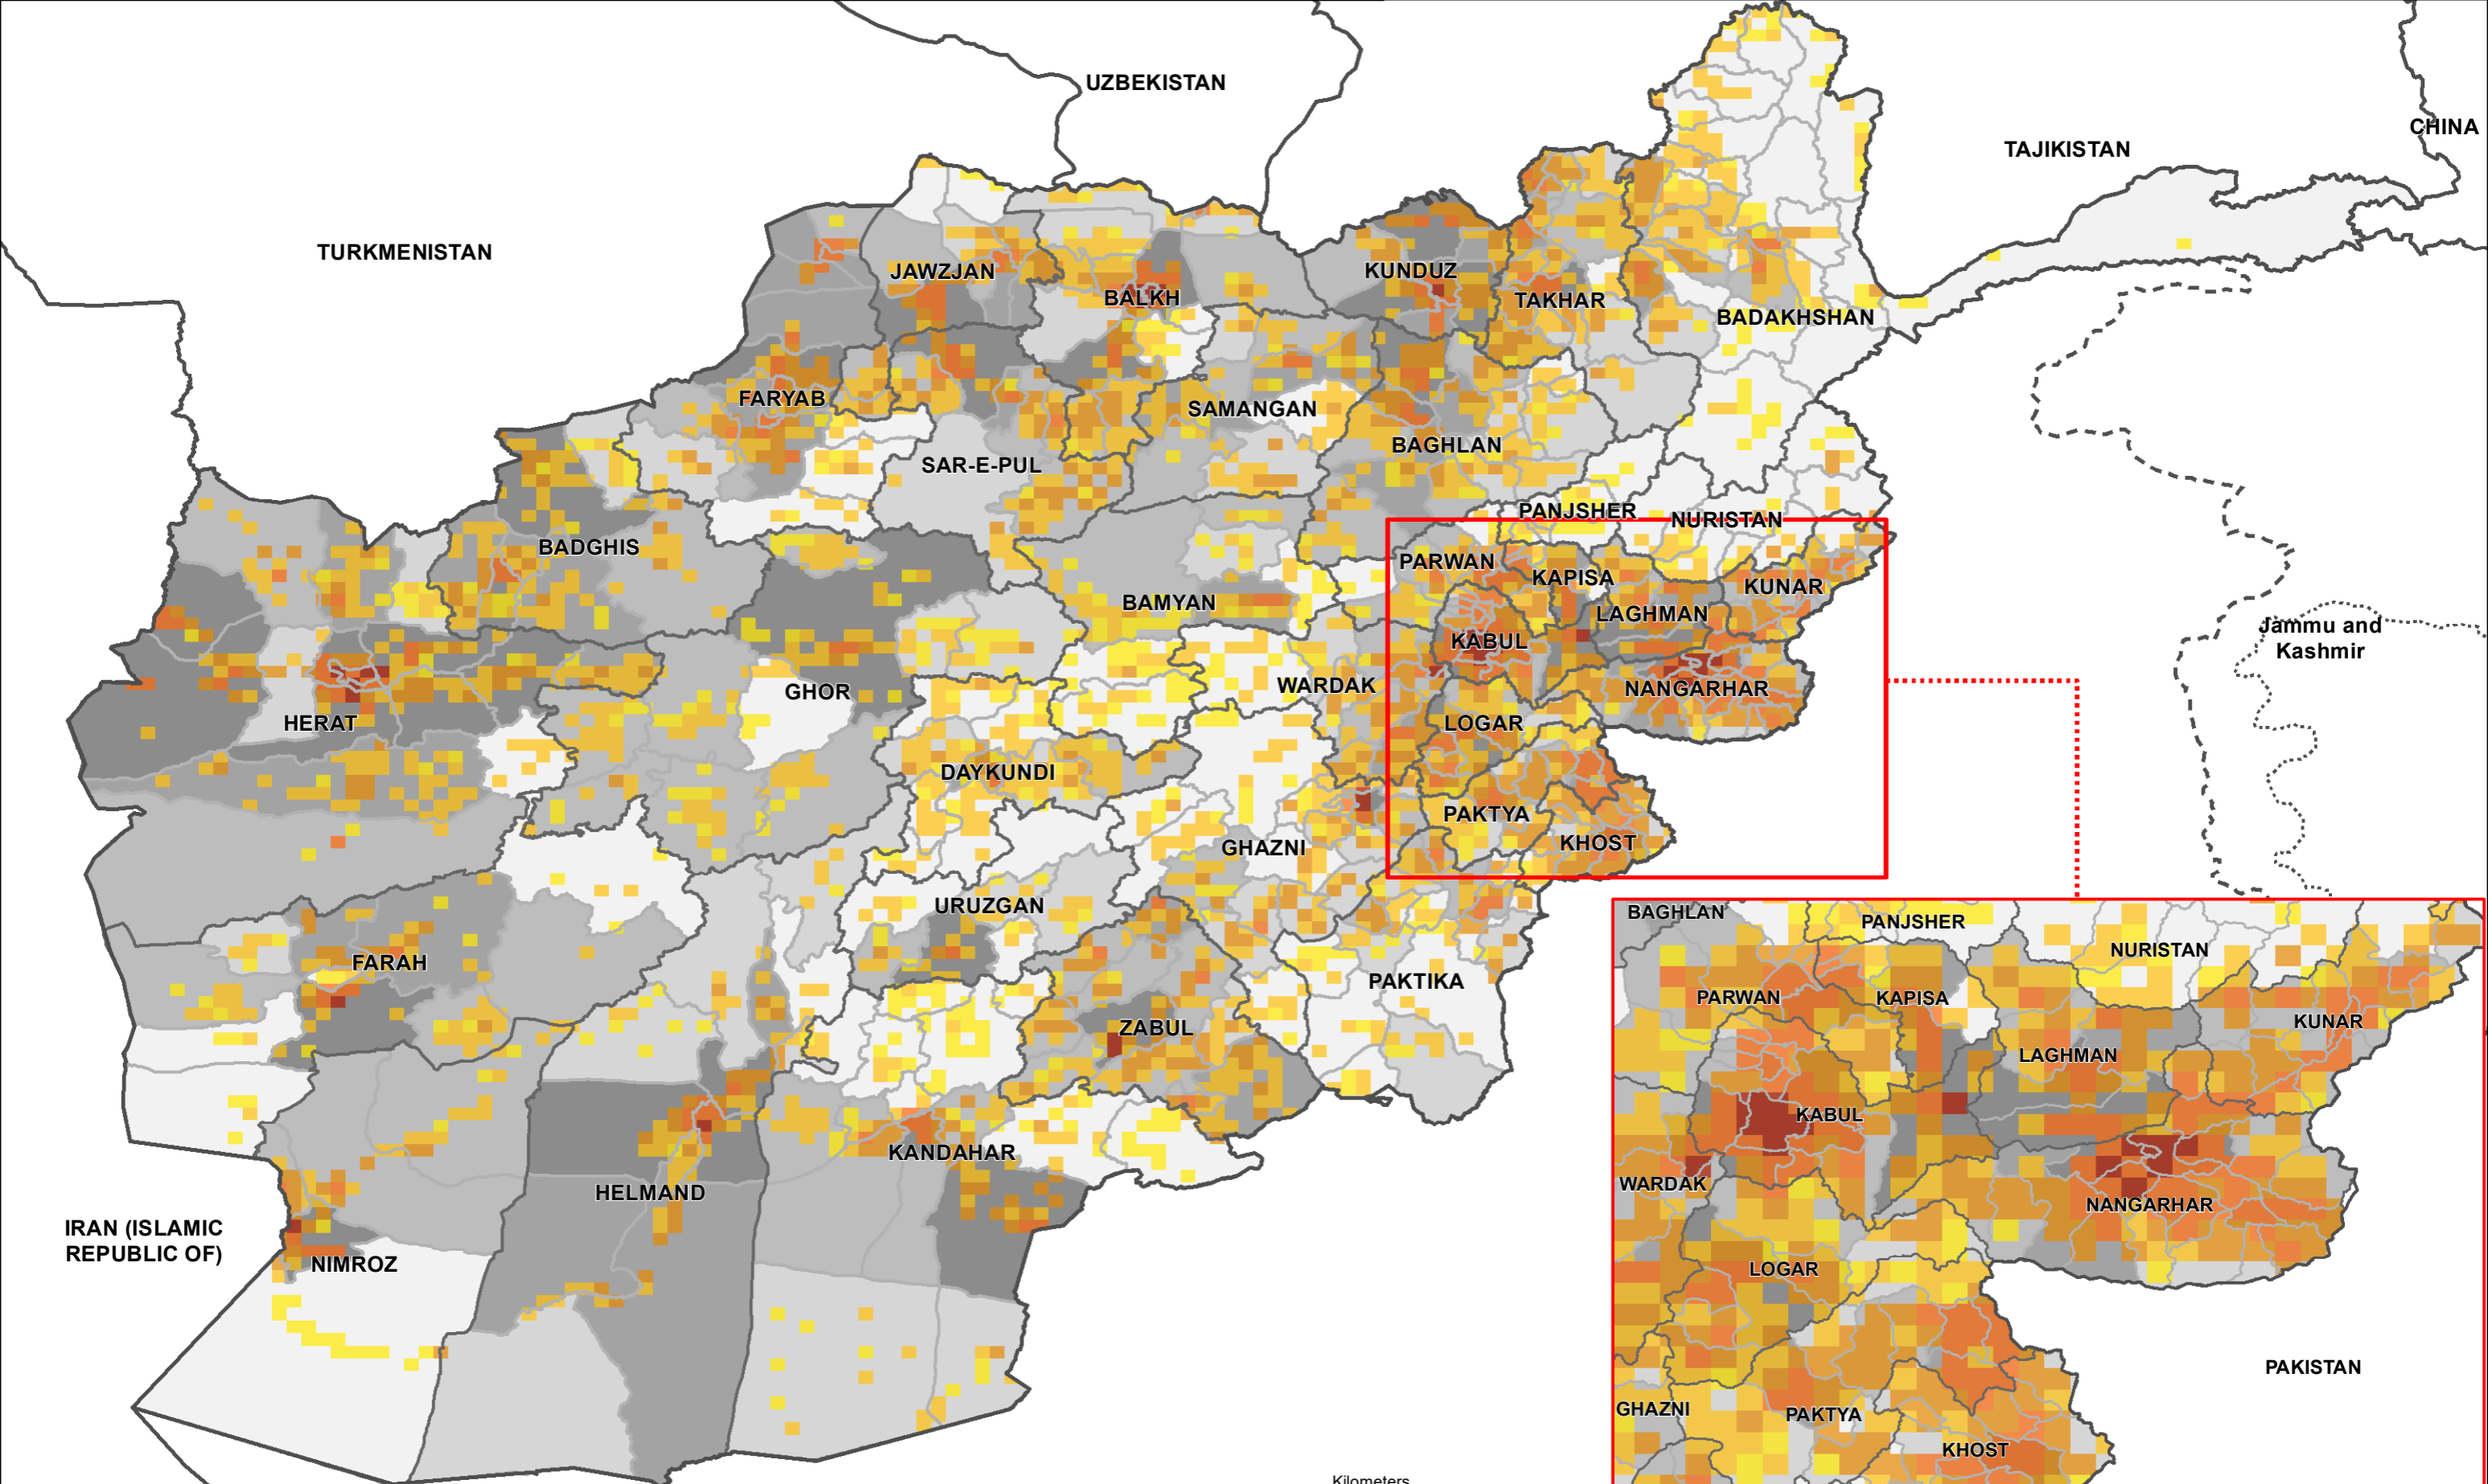

Arrival IDPs & Returned Migrants from Abroad per District

Country Province District

Income from Unskilled Daily Labour (Individuals)

Each Grid Covers 10 Square KM

DTM AFGHANISTAN

Community-Based Needs Assessment (CBNA) Round 14 | Overview
| Arrival IDPs & Returned Migrants from Abroad | Income from Unskilled Daily Labour | December 2021

1 cm = 42 km www.displacement.iom.int/afghanistan | email: dtmafghanistan@iom.int

Data Source: IOM, AGCHO, AIMS, CSO, OSM This map is for illustration purposes only. Names & boundaries on this map do not imply official endorsement or acceptance by IOM. Dotted line represents approximately the Line of Control in Jammu & Kashmir agreed upon by India and Pakistan. The final status of Jammu & Kashmir has not yet been agreed upon by the parties.