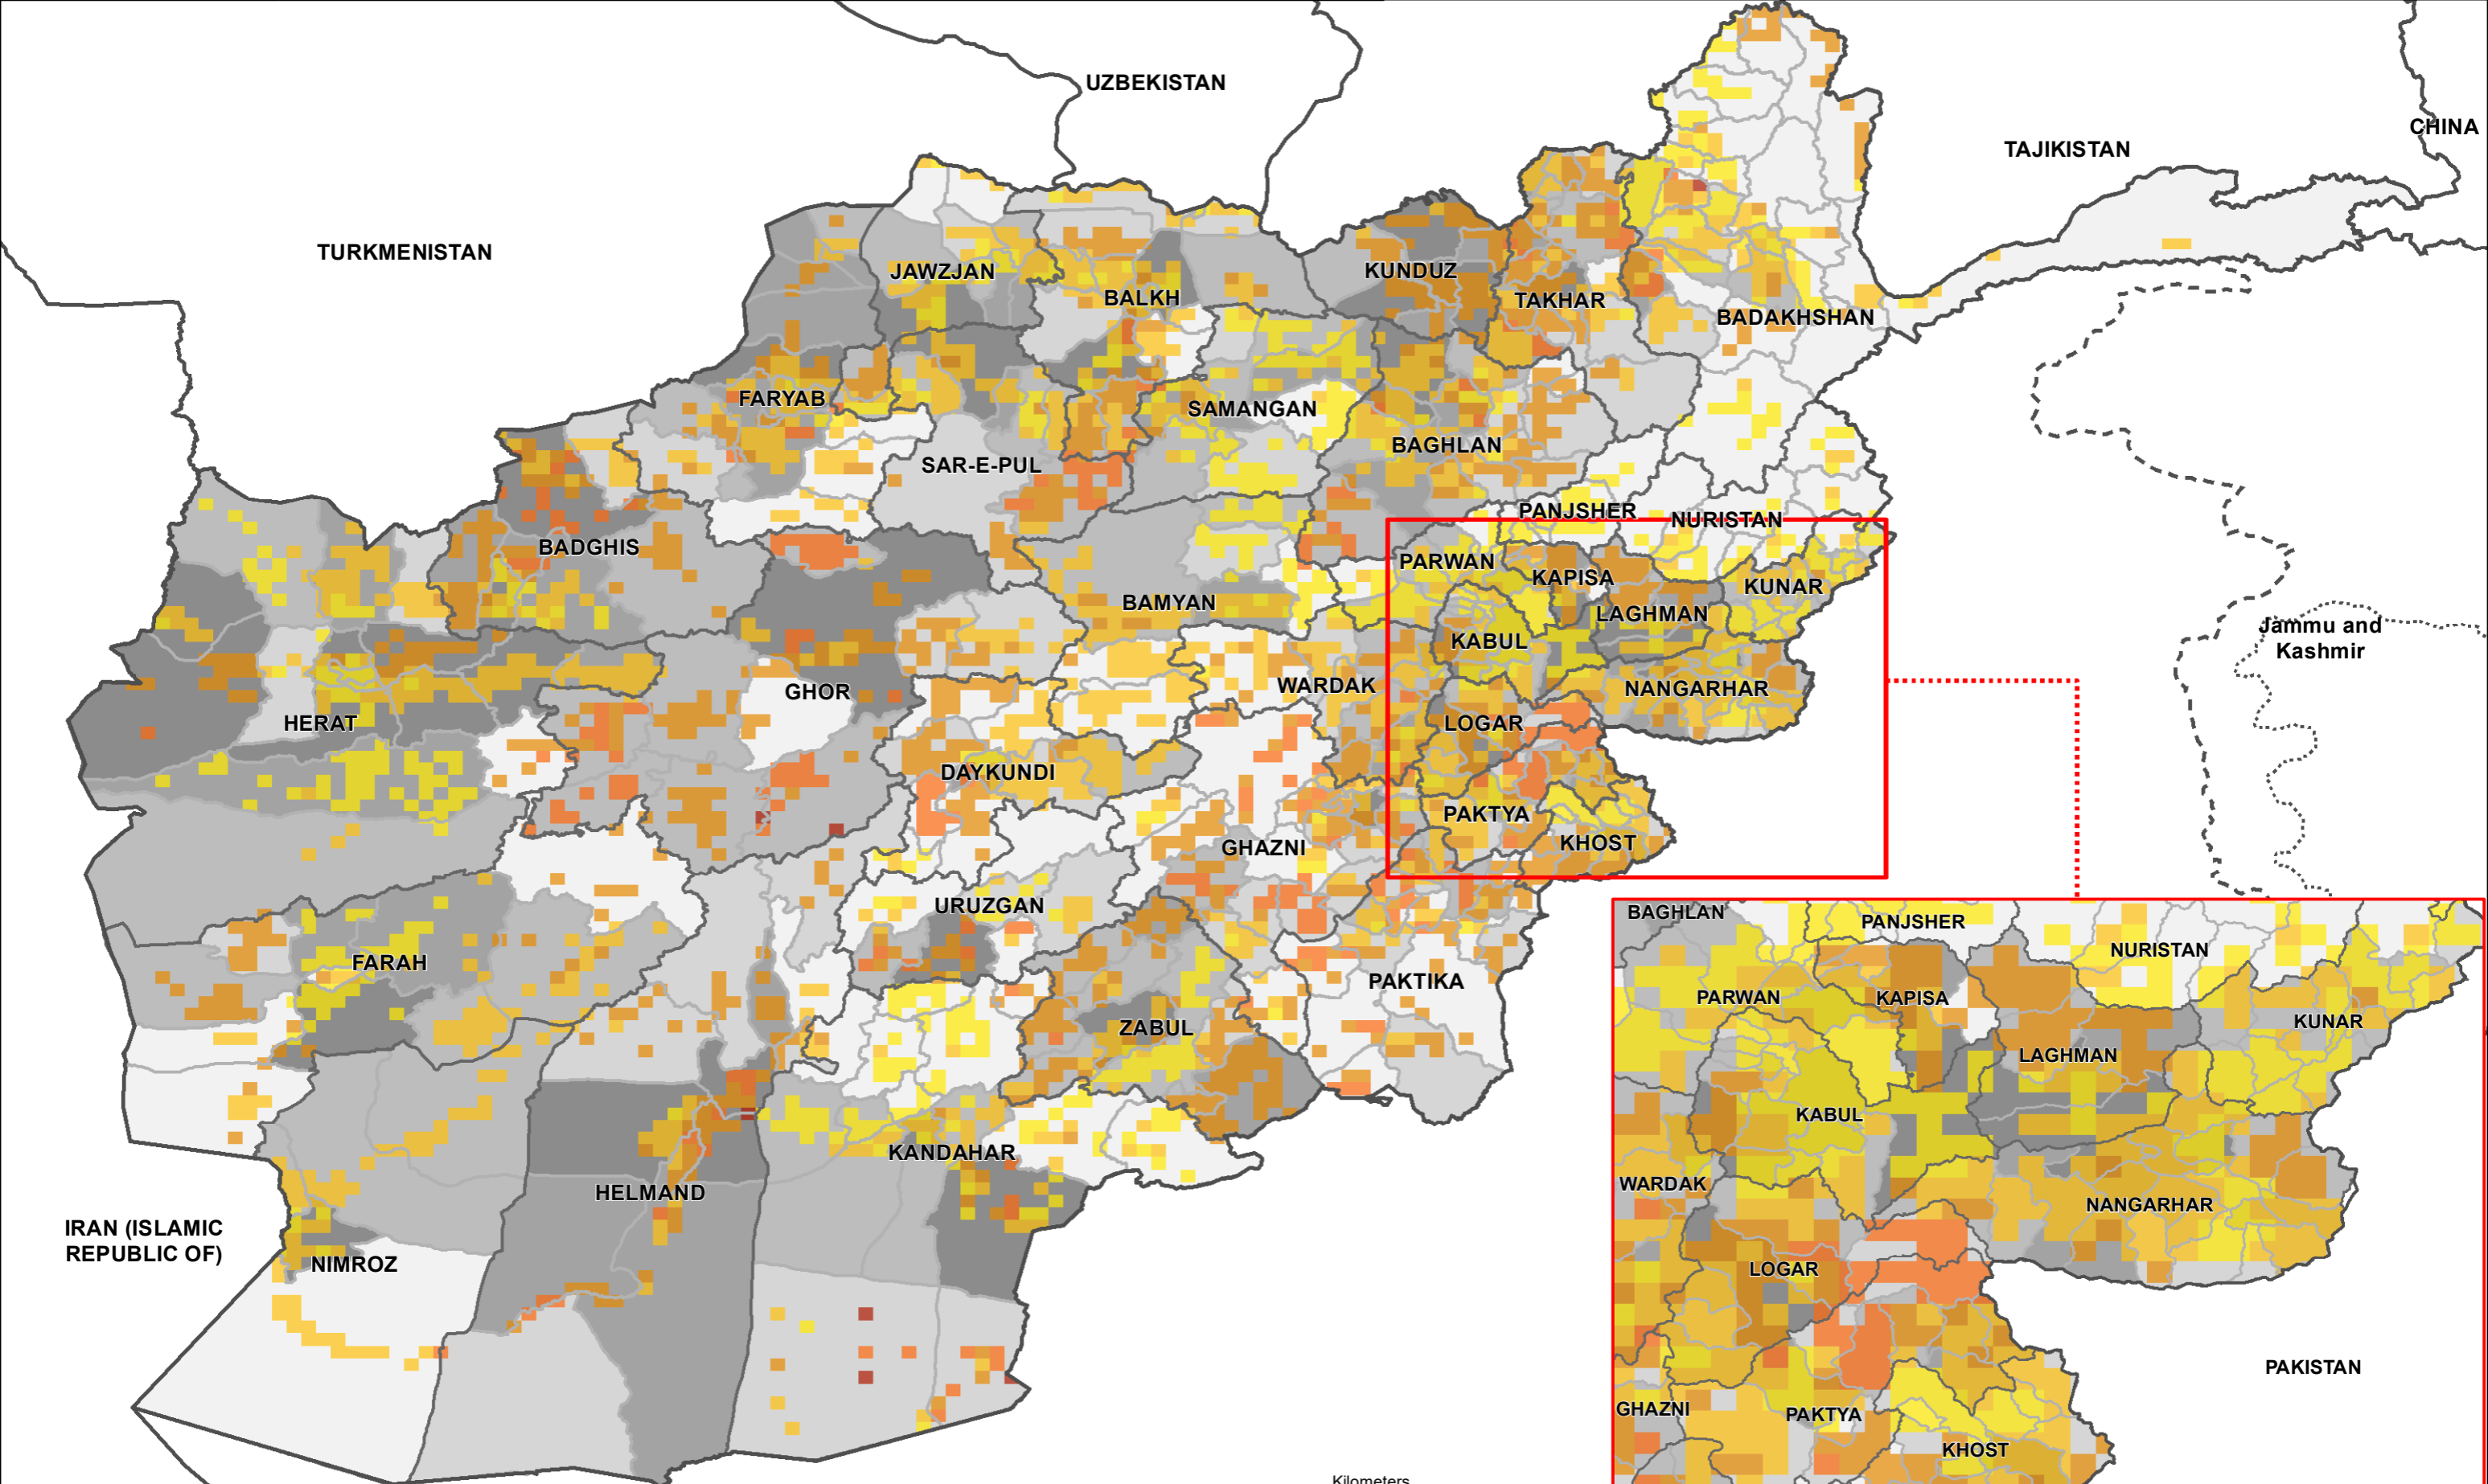

Arrival IDPs & Returned Migrants from Abroad per District

Country Province District

Level of Confidence in Justice System

Each Grid Covers 10 Square KM

DTM AFGHANISTAN

Community-Based Needs Assessment (CBNA) Round 14 | Overview
| Arrival IDPs & Returned Migrants from Abroad | Level of Confidence in Justice System | December 2021

1 cm = 42 km www.displacement.iom.int/afghanistan | email: dtmafghanistan@iom.int

Data Source: IOM, AGCHO, AIMS, CSO, OSM This map is for illustration purposes only. Names & boundaries on this map do not imply official endorsement or acceptance by IOM. Dotted line represents approximately the Line of Control in Jammu & Kashmir agreed upon by India and Pakistan. The final status of Jammu & Kashmir has not yet been agreed upon by the parties.