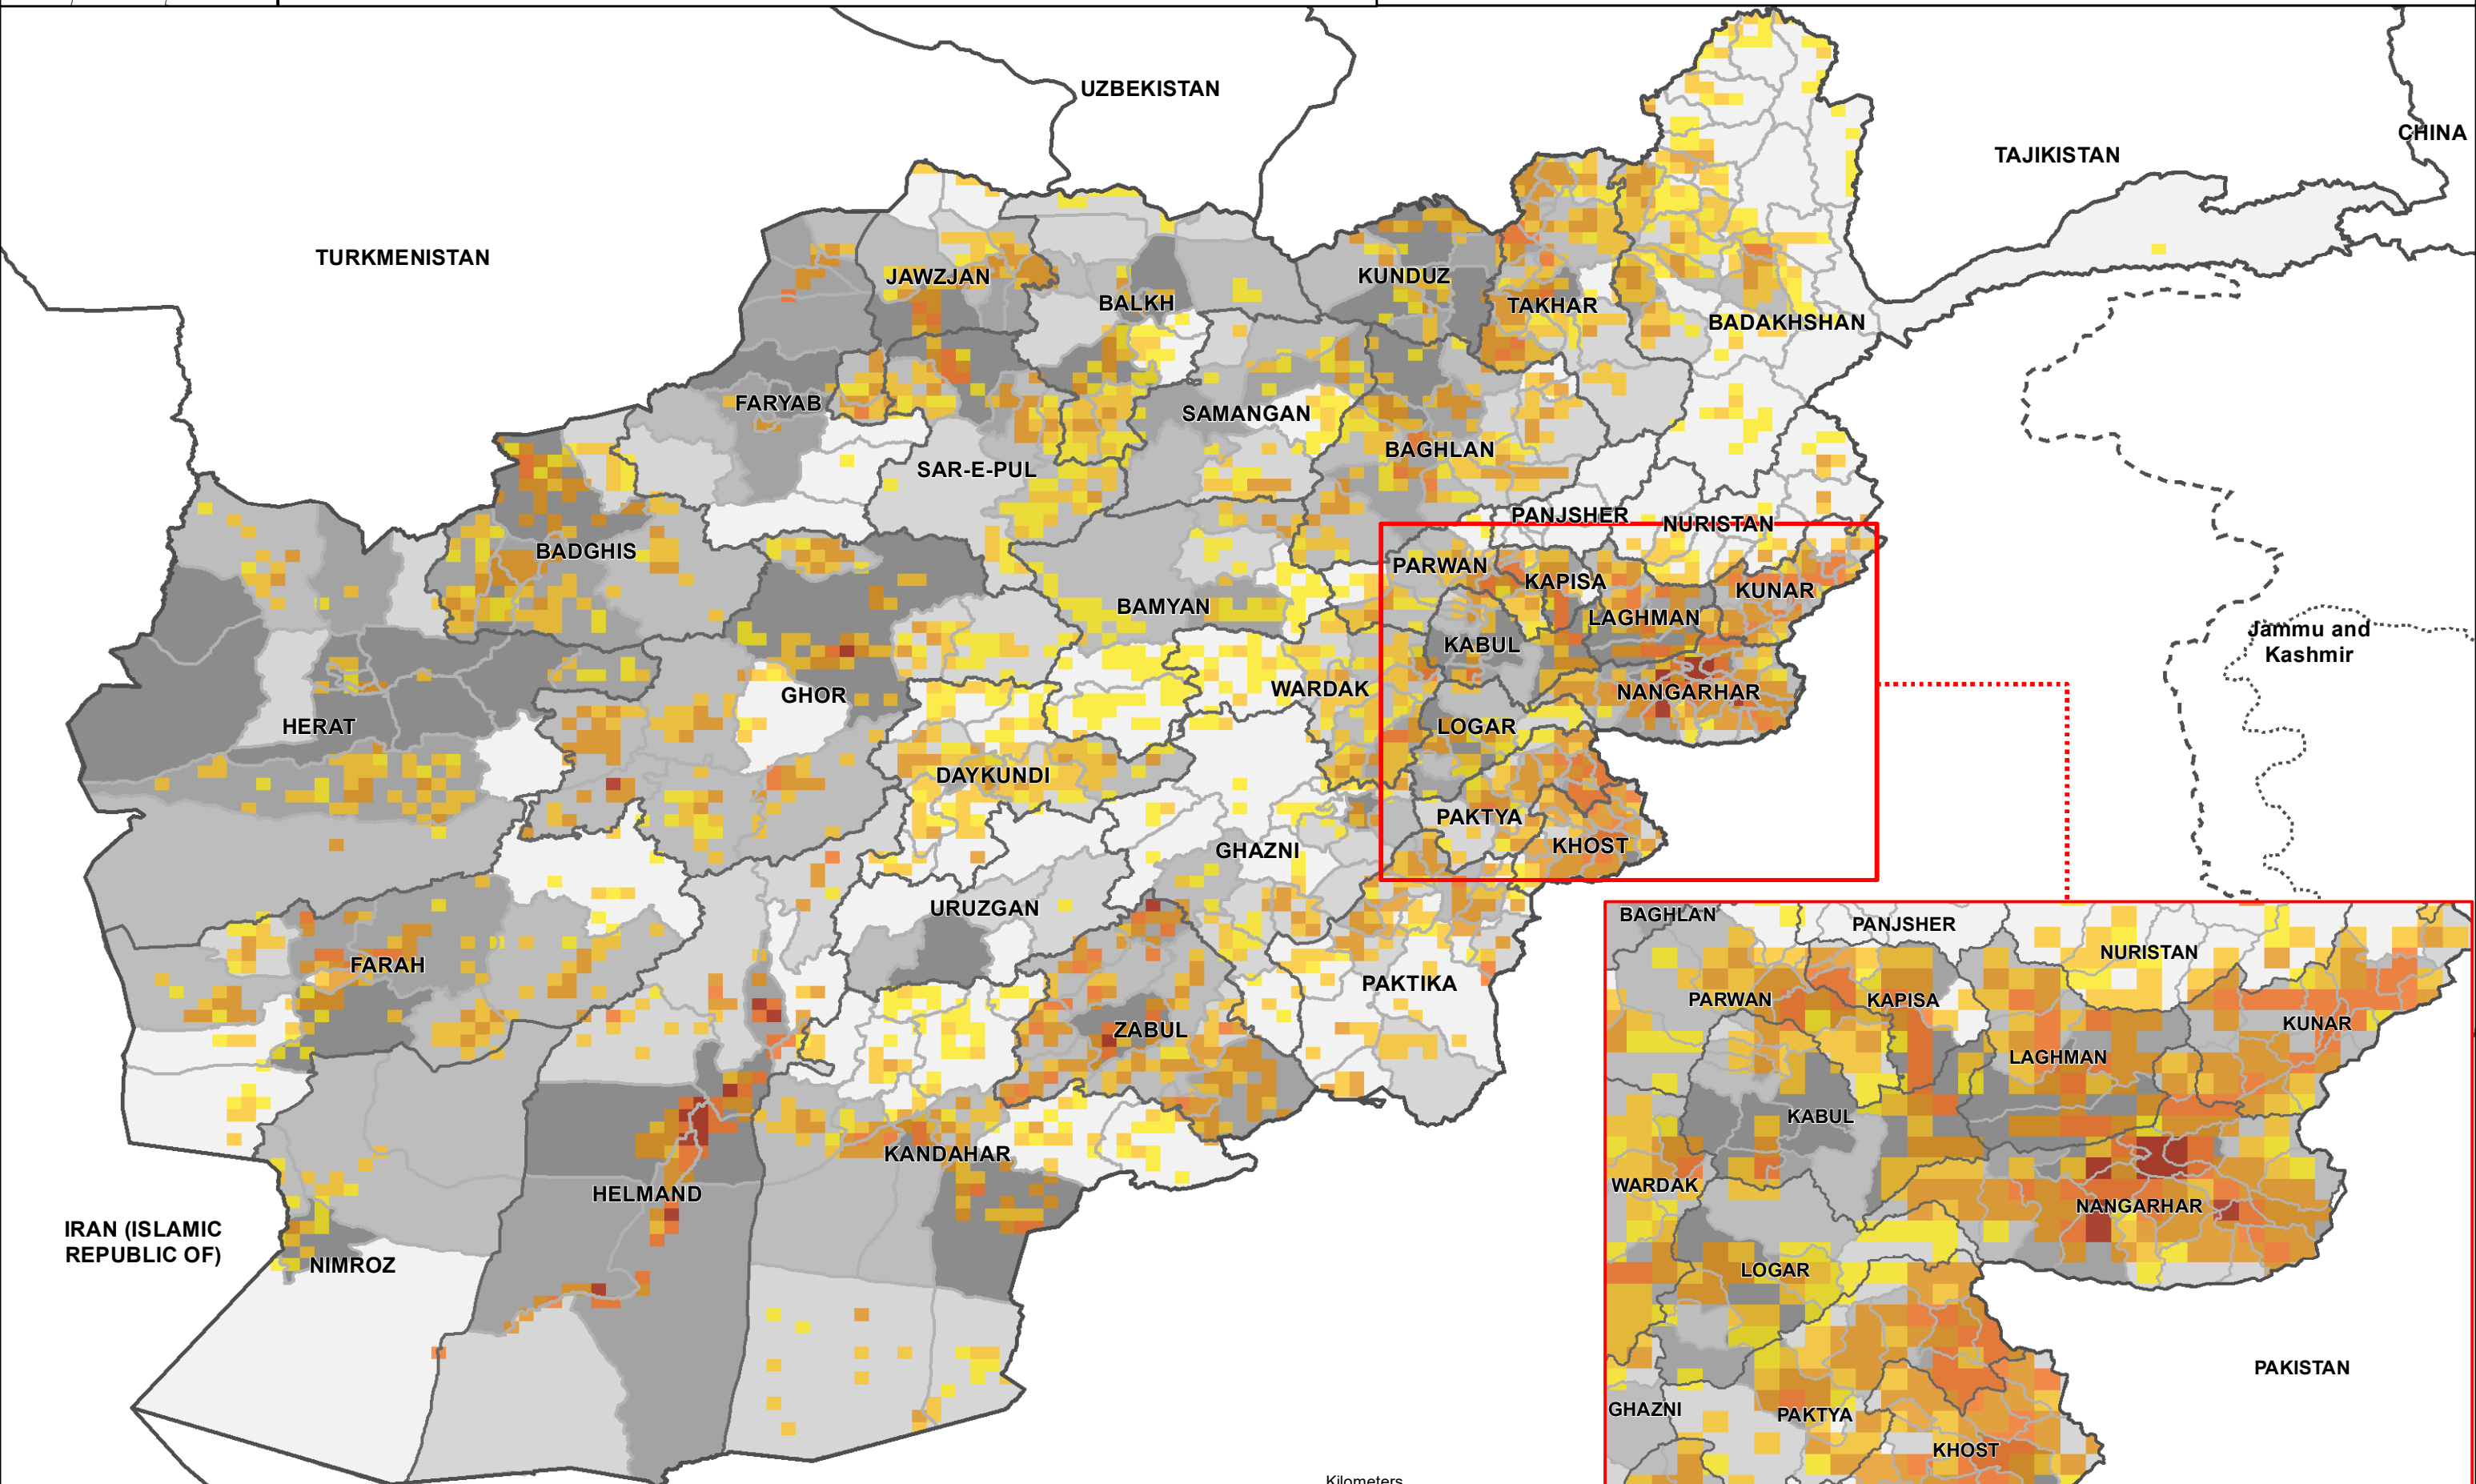

Arrival IDPs & Returned Migrants from Abroad per District

Individuals Practicing Open Defection

Country Province District

Each Grid Covers 10 Square KM

DTM AFGHANISTAN

Community-Based Needs Assessment (CBNA) Round 14 | Overview
| Arrival IDPs & Returned Migrants from Abroad | Individuals
Practicing Open Defection | December 2021

1 cm = 42 km www.displacement.iom.int/afghanistan | email: dtmafghanistan@iom.int

Data Source: IOM, AGCHO, AIMS, CSO, OSM This map is for illustration purposes only. Names & boundaries on this map do not imply official endorsement or acceptance by IOM. Dotted line represents approximately the Line of Control in Jammu & Kashmir agreed upon by India and Pakistan. The final status of Jammu & Kashmir has not yet been agreed upon by the parties.