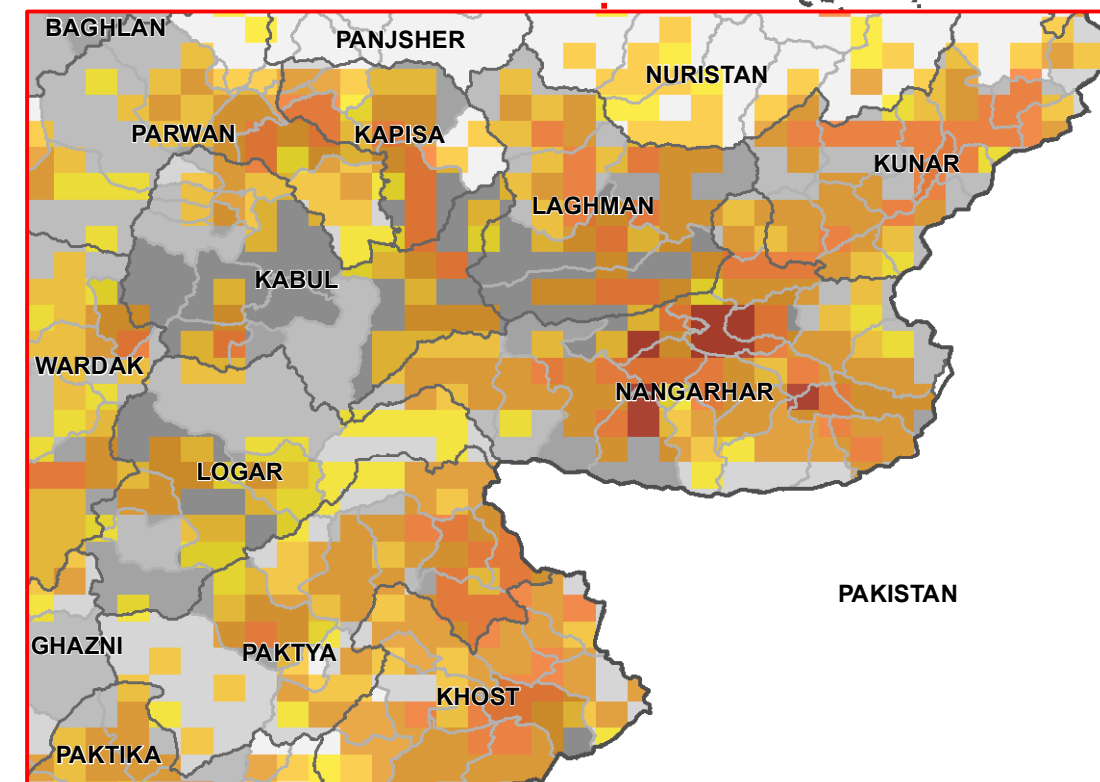

Arrival IDPs & Returned Migrants from Abroad per District

Individuals Practicing Open Defection

Country Province District

Each Grid Covers 10 Square KM

DTM AFGHANISTAN

Community-Based Needs Assessment (CBNA) Round 14 | Overview
| Arrival IDPs & Returned Migrants from Abroad | Individuals
Practicing Open Defection | December 2021

1 cm = 42 km www.displacement.iom.int/afghanistan | email: dtmafghanistan@iom.int

Data Source: IOM, AGCHO, AIMS, CSO, OSM This map is for illustration purposes only. Names & boundaries on this map do not imply official endorsement or acceptance by IOM. Dotted line represents approximately the Line of Control in Jammu & Kashmir agreed upon by India and Pakistan. The final status of Jammu & Kashmir has not yet been agreed upon by the parties.