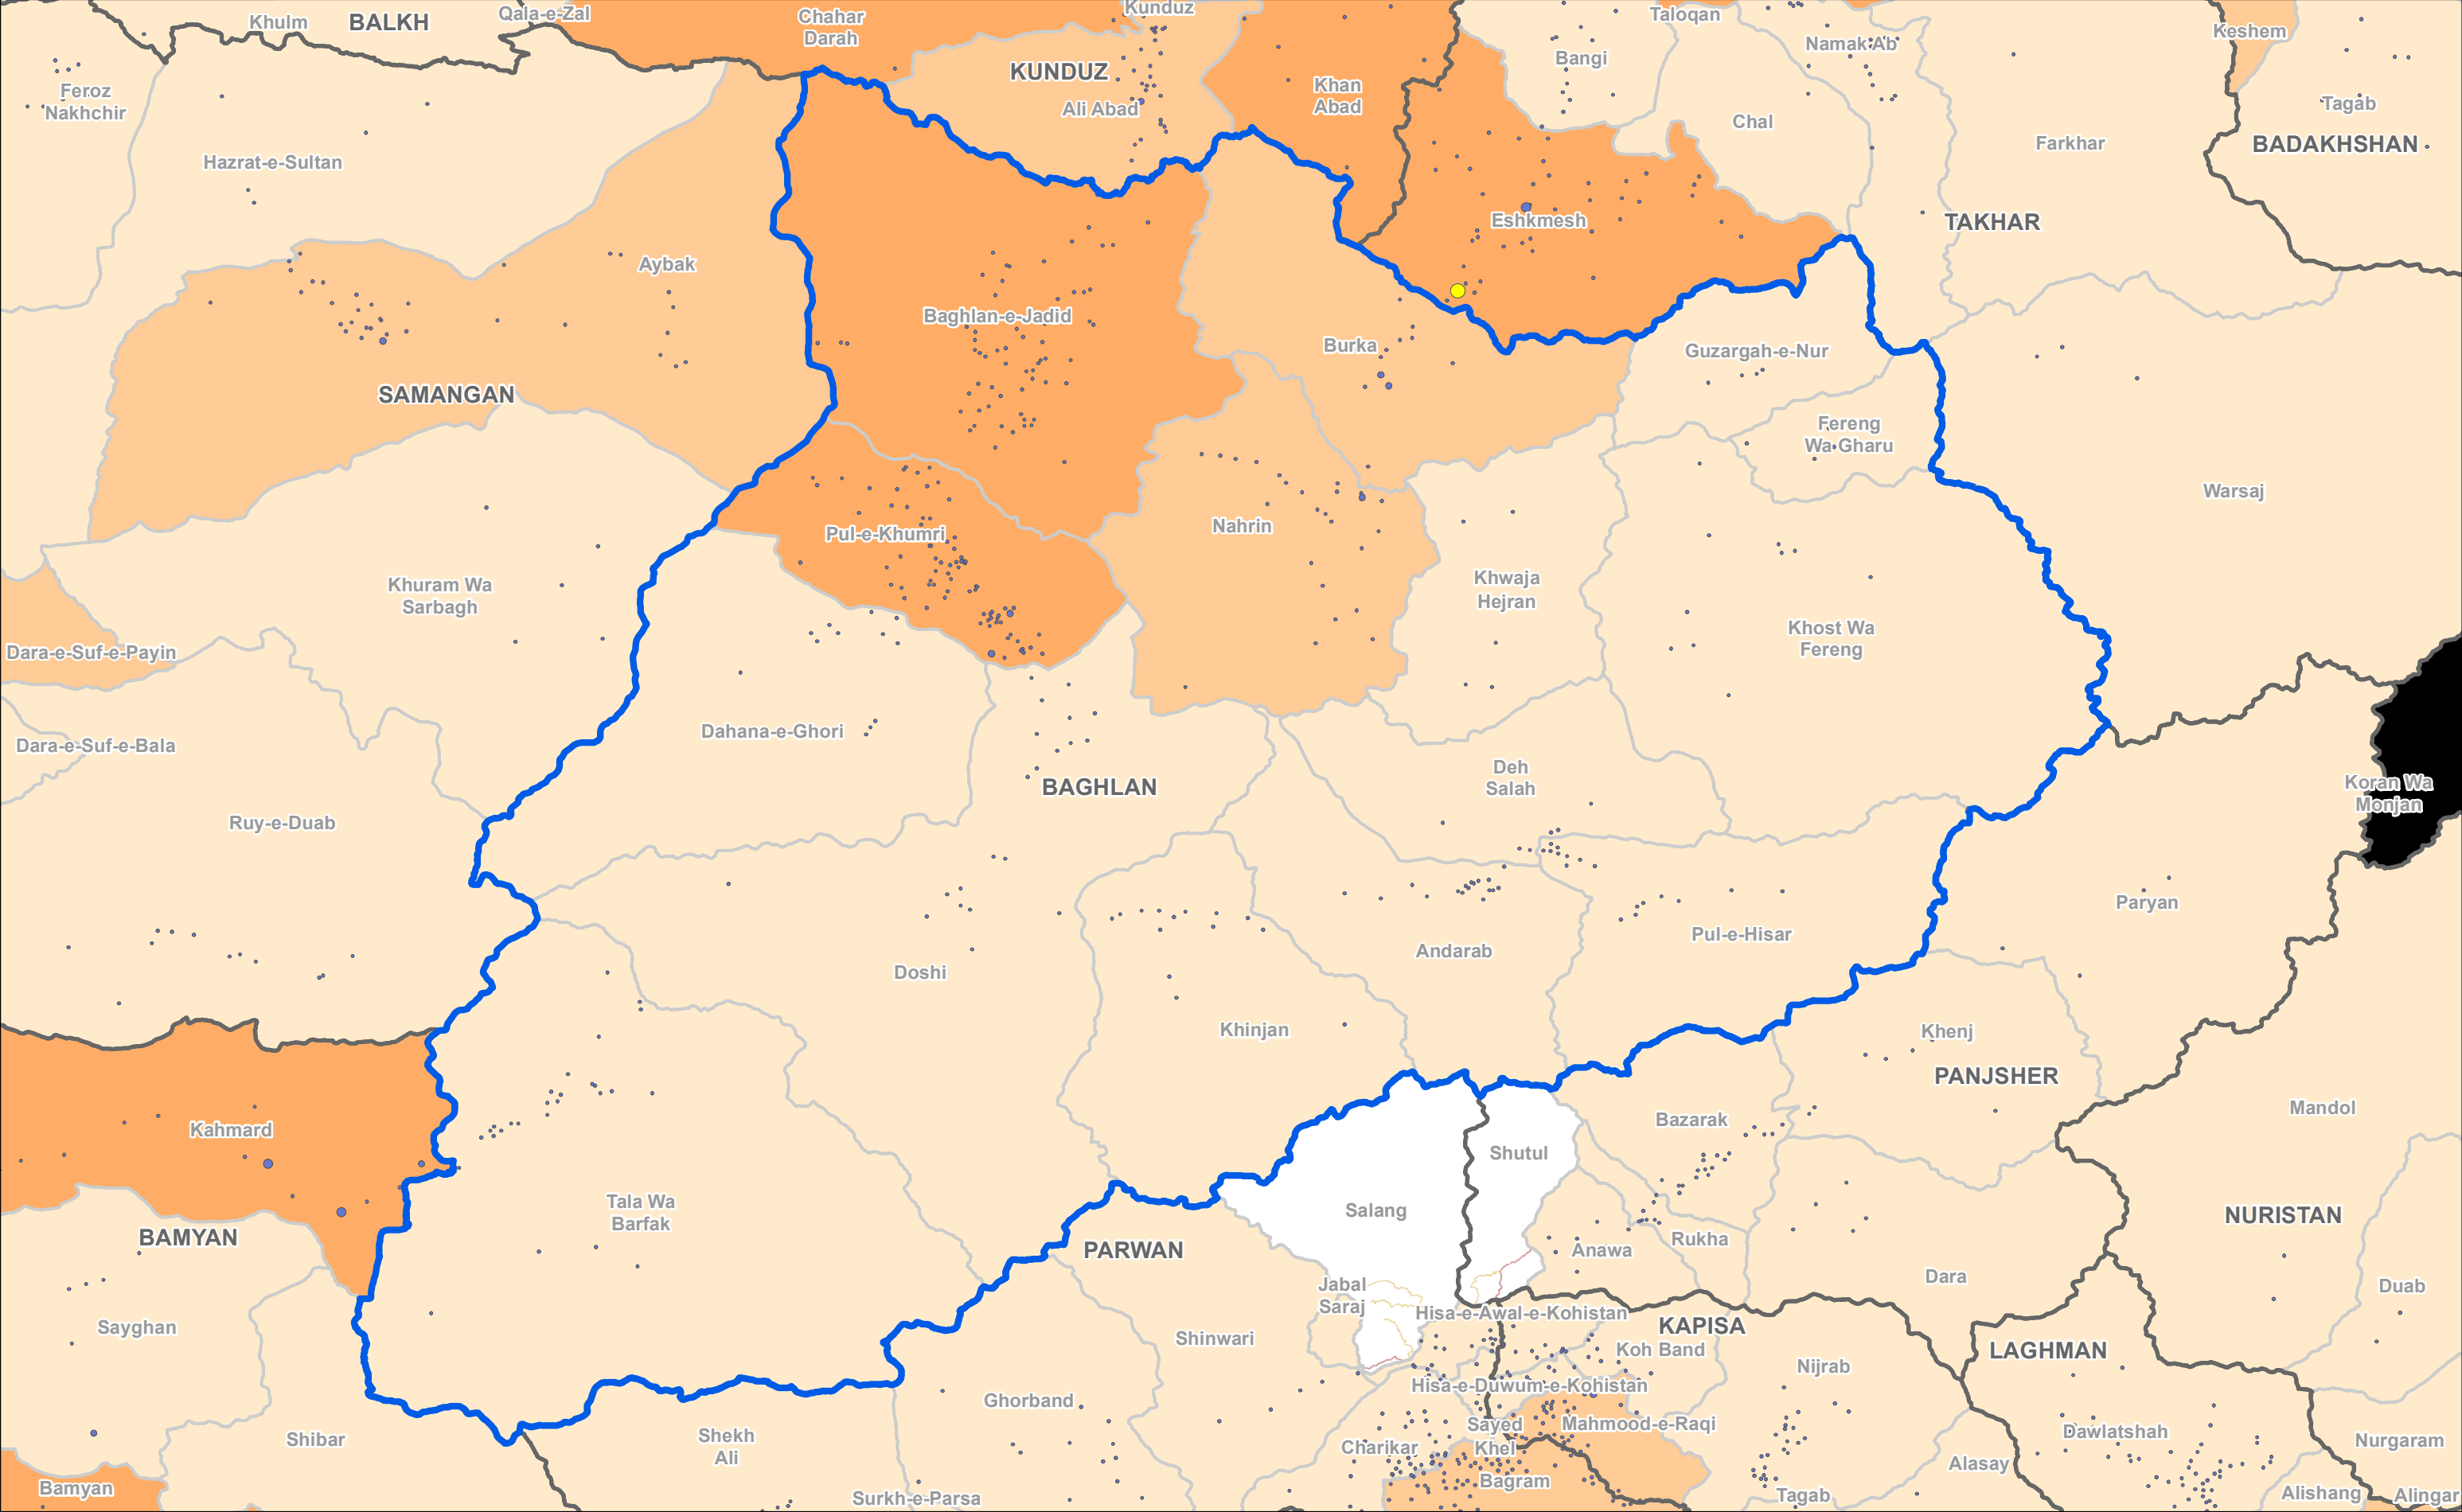

DTM AFGHANISTAN

Baseline Mobility Assessment | District Level

| Total Inflow (Returnees+IDPs) | June 2019

Province: Baghlan

1 cm = 8 km 1:751,000

Co-funded by the European Union

Source Data : IOM, AGCHO, AIMS, CSO, OSM | Date production: 09 Oct 2019
 Disclaimer : This map is for illustration purposes only. Names and boundaries on this map do not imply official endorsement or acceptance by IOM.
<https://afghanistan.iom.int/> - email : iomkabuldtmailusers@iom.int

Countries
 Province
 Province of Interest
 District
 Not Accessible

Co-funded by the
European Union

DTM AFGHANISTAN
Baseline Mobility Assessment | District Level
| Arrival IDPs | June 2019

Province: **Baghlan**

Total Returned IDPs per District

Total Returned IDPs Per Settlement

DTM AFGHANISTAN
Baseline Mobility Assessment | District Level
| Returned IDPs | June 2019

Province: **Baghlan**

1 cm = 8 km 1:751,000

Co-funded by the
European Union

DTM AFGHANISTAN
 Baseline Mobility Assessment | District Level
 | Out-Migrants | June 2019
 Province: Baghlan

Source Data : IOM, AGCHO, AIMS, CSO, OSM | Date production: 09 Oct 2019
 Disclaimer : This map is for illustration purposes only. Names and boundaries on this map do not imply official endorsement or acceptance by IOM.
<https://afghanistan.iom.int/> - email : iomkabuldmailusers@iom.int