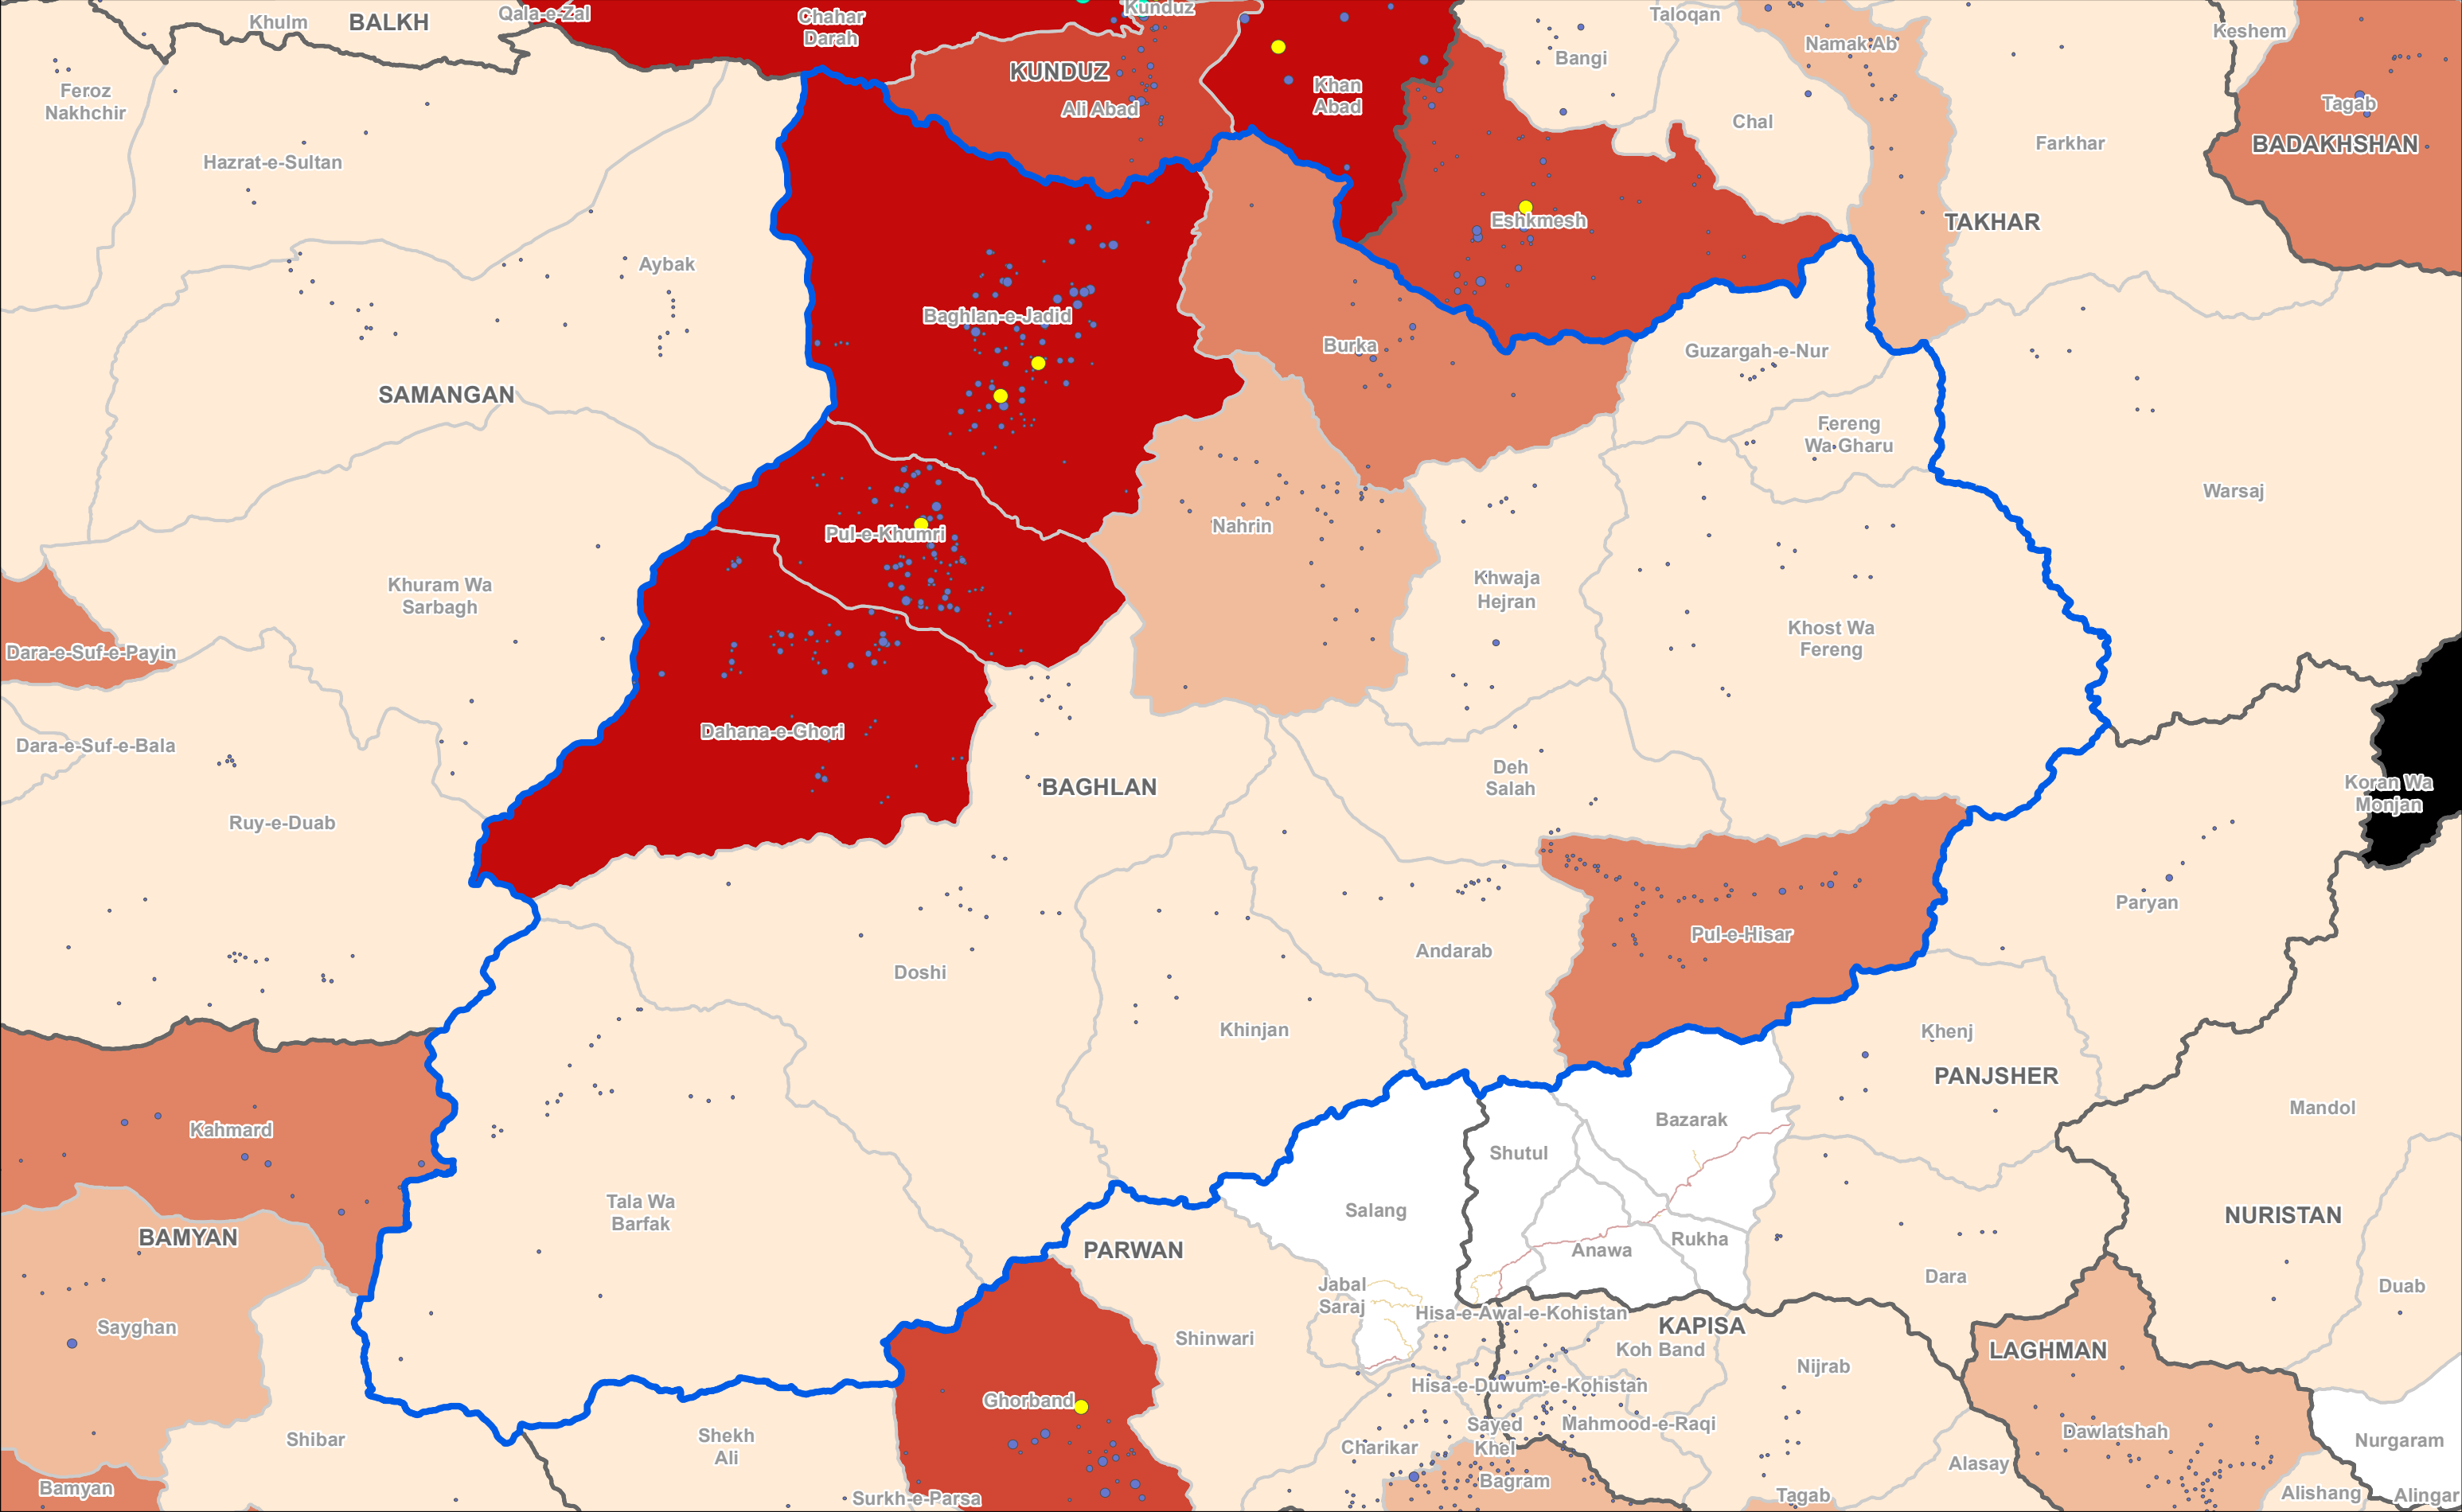

DTM AFGHANISTAN

Baseline Mobility Assessment | District Level

| Total Inflow (Returnees+IDPs) | June 2019

Province: Baghlan

1 cm = 8 km 1:751,000

Co-funded by the European Union

Source Data : IOM, AGCHO, AIMS, CSO, OSM | Date production: 09 Oct 2019
 Disclaimer : This map is for illustration purposes only. Names and boundaries on this map do not imply official endorsement or acceptance by IOM.
<https://afghanistan.iom.int/> - email : iomkabuldtmailusers@iom.int

Countries
 Province
 Province of Interest
 District
 Not Accessible

Co-funded by the
European Union

DTM AFGHANISTAN
Baseline Mobility Assessment | District Level
| Arrival IDPs | June 2019

Province: **Baghlan**

Total Returned IDPs per District

Total Returned IDPs Per Settlement

DTM AFGHANISTAN
Baseline Mobility Assessment | District Level
| Returned IDPs | June 2019

Province: **Baghlan**

1 cm = 8 km 1:751,000

Co-funded by the
European Union

DTM AFGHANISTAN
 Baseline Mobility Assessment | District Level
 | Out-Migrants | June 2019
 Province: Baghlan

Source Data : IOM, AGCHO, AIMS, CSO, OSM | Date production: 09 Oct 2019
 Disclaimer : This map is for illustration purposes only. Names and boundaries on this map do not imply official endorsement or acceptance by IOM.
<https://afghanistan.iom.int/> - email : iomkabuldmailusers@iom.int