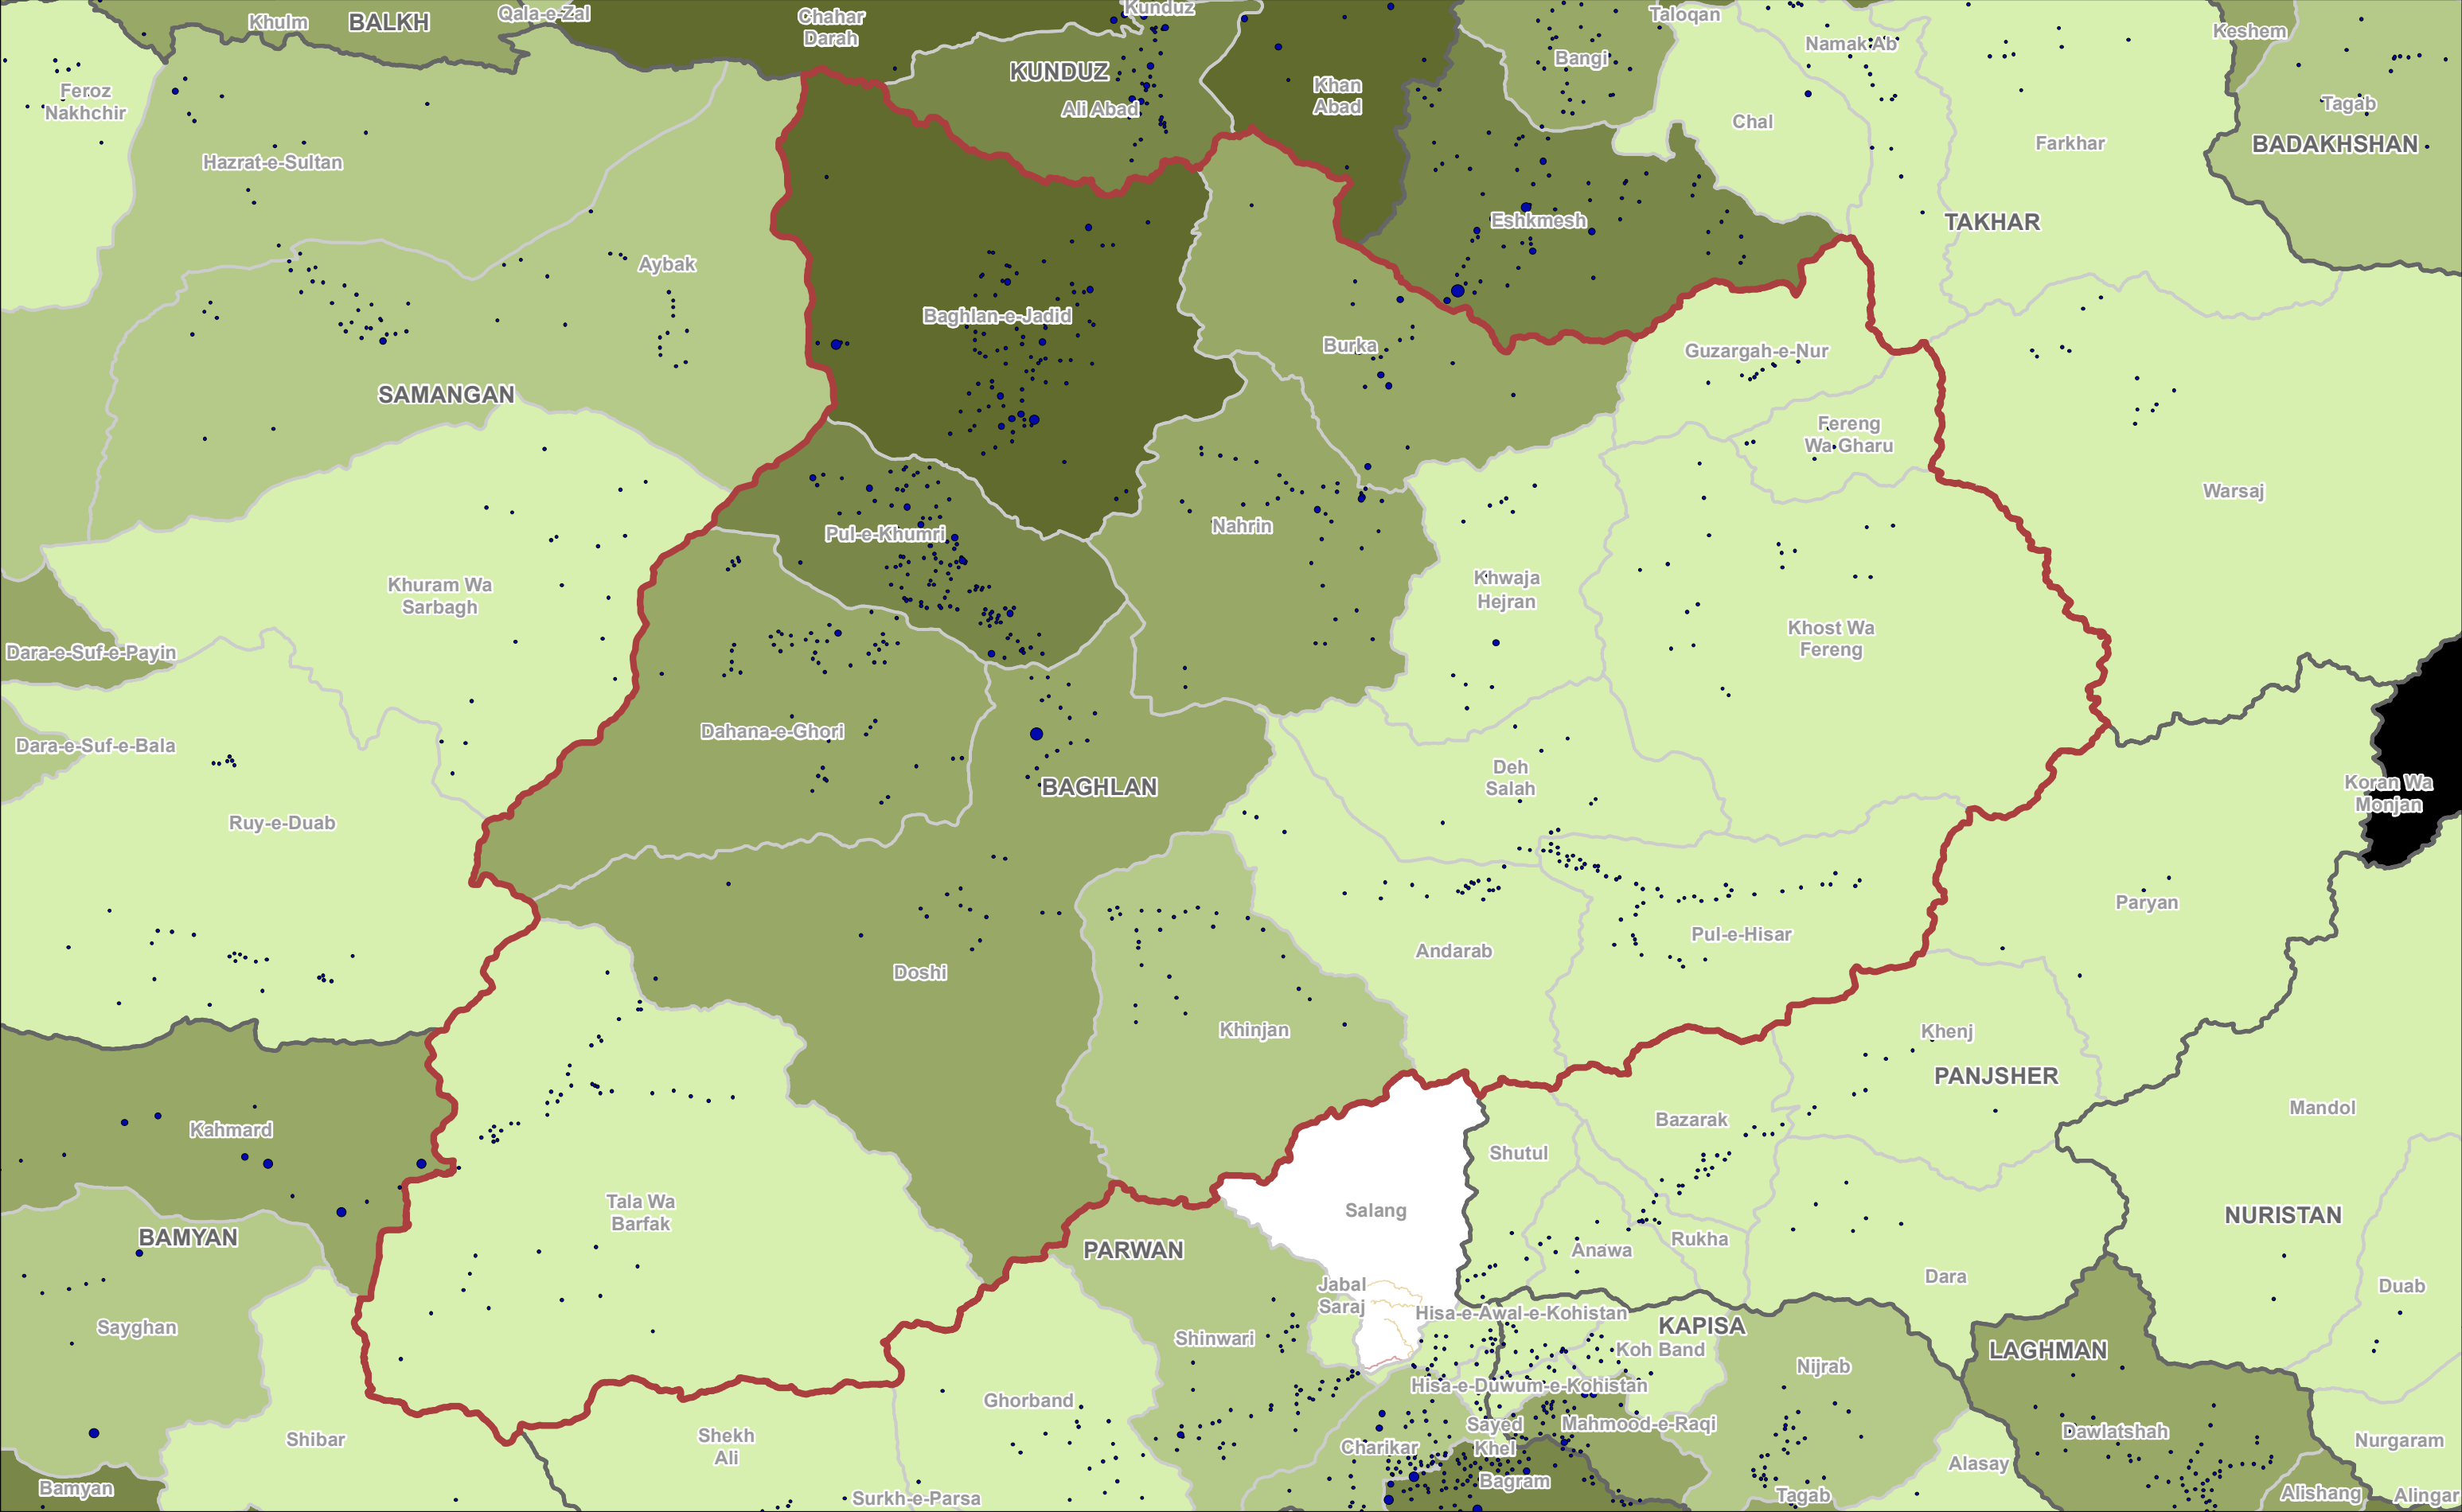

DTM AFGHANISTAN

Baseline Mobility Assessment | District Level

| Total Inflow (Returnees+IDPs) | June 2019

Province: Baghlan

1 cm = 8 km 1:751,000

Co-funded by the European Union

Source Data : IOM, AGCHO, AIMS, CSO, OSM | Date production: 09 Oct 2019
 Disclaimer : This map is for illustration purposes only. Names and boundaries on this map do not imply official endorsement or acceptance by IOM.
<https://afghanistan.iom.int/> - email : iomkabuldtmailusers@iom.int

Countries
 Province
 Province of Interest
 District
 Not Accessible

Co-funded by the
European Union

DTM AFGHANISTAN
Baseline Mobility Assessment | District Level
| Arrival IDPs | June 2019

Province: **Baghlan**

Total Returned IDPs per District

Total Returned IDPs Per Settlement

DTM AFGHANISTAN
Baseline Mobility Assessment | District Level
| Returned IDPs | June 2019

Province: **Baghlan**

1 cm = 8 km 1:751,000

Co-funded by the
European Union

DTM AFGHANISTAN
 Baseline Mobility Assessment | District Level
 | Out-Migrants | June 2019
 Province: Baghlan

Source Data : IOM, AGCHO, AIMS, CSO, OSM | Date production: 09 Oct 2019
 Disclaimer : This map is for illustration purposes only. Names and boundaries on this map do not imply official endorsement or acceptance by IOM.
<https://afghanistan.iom.int/> - email : iomkabuldmailusers@iom.int