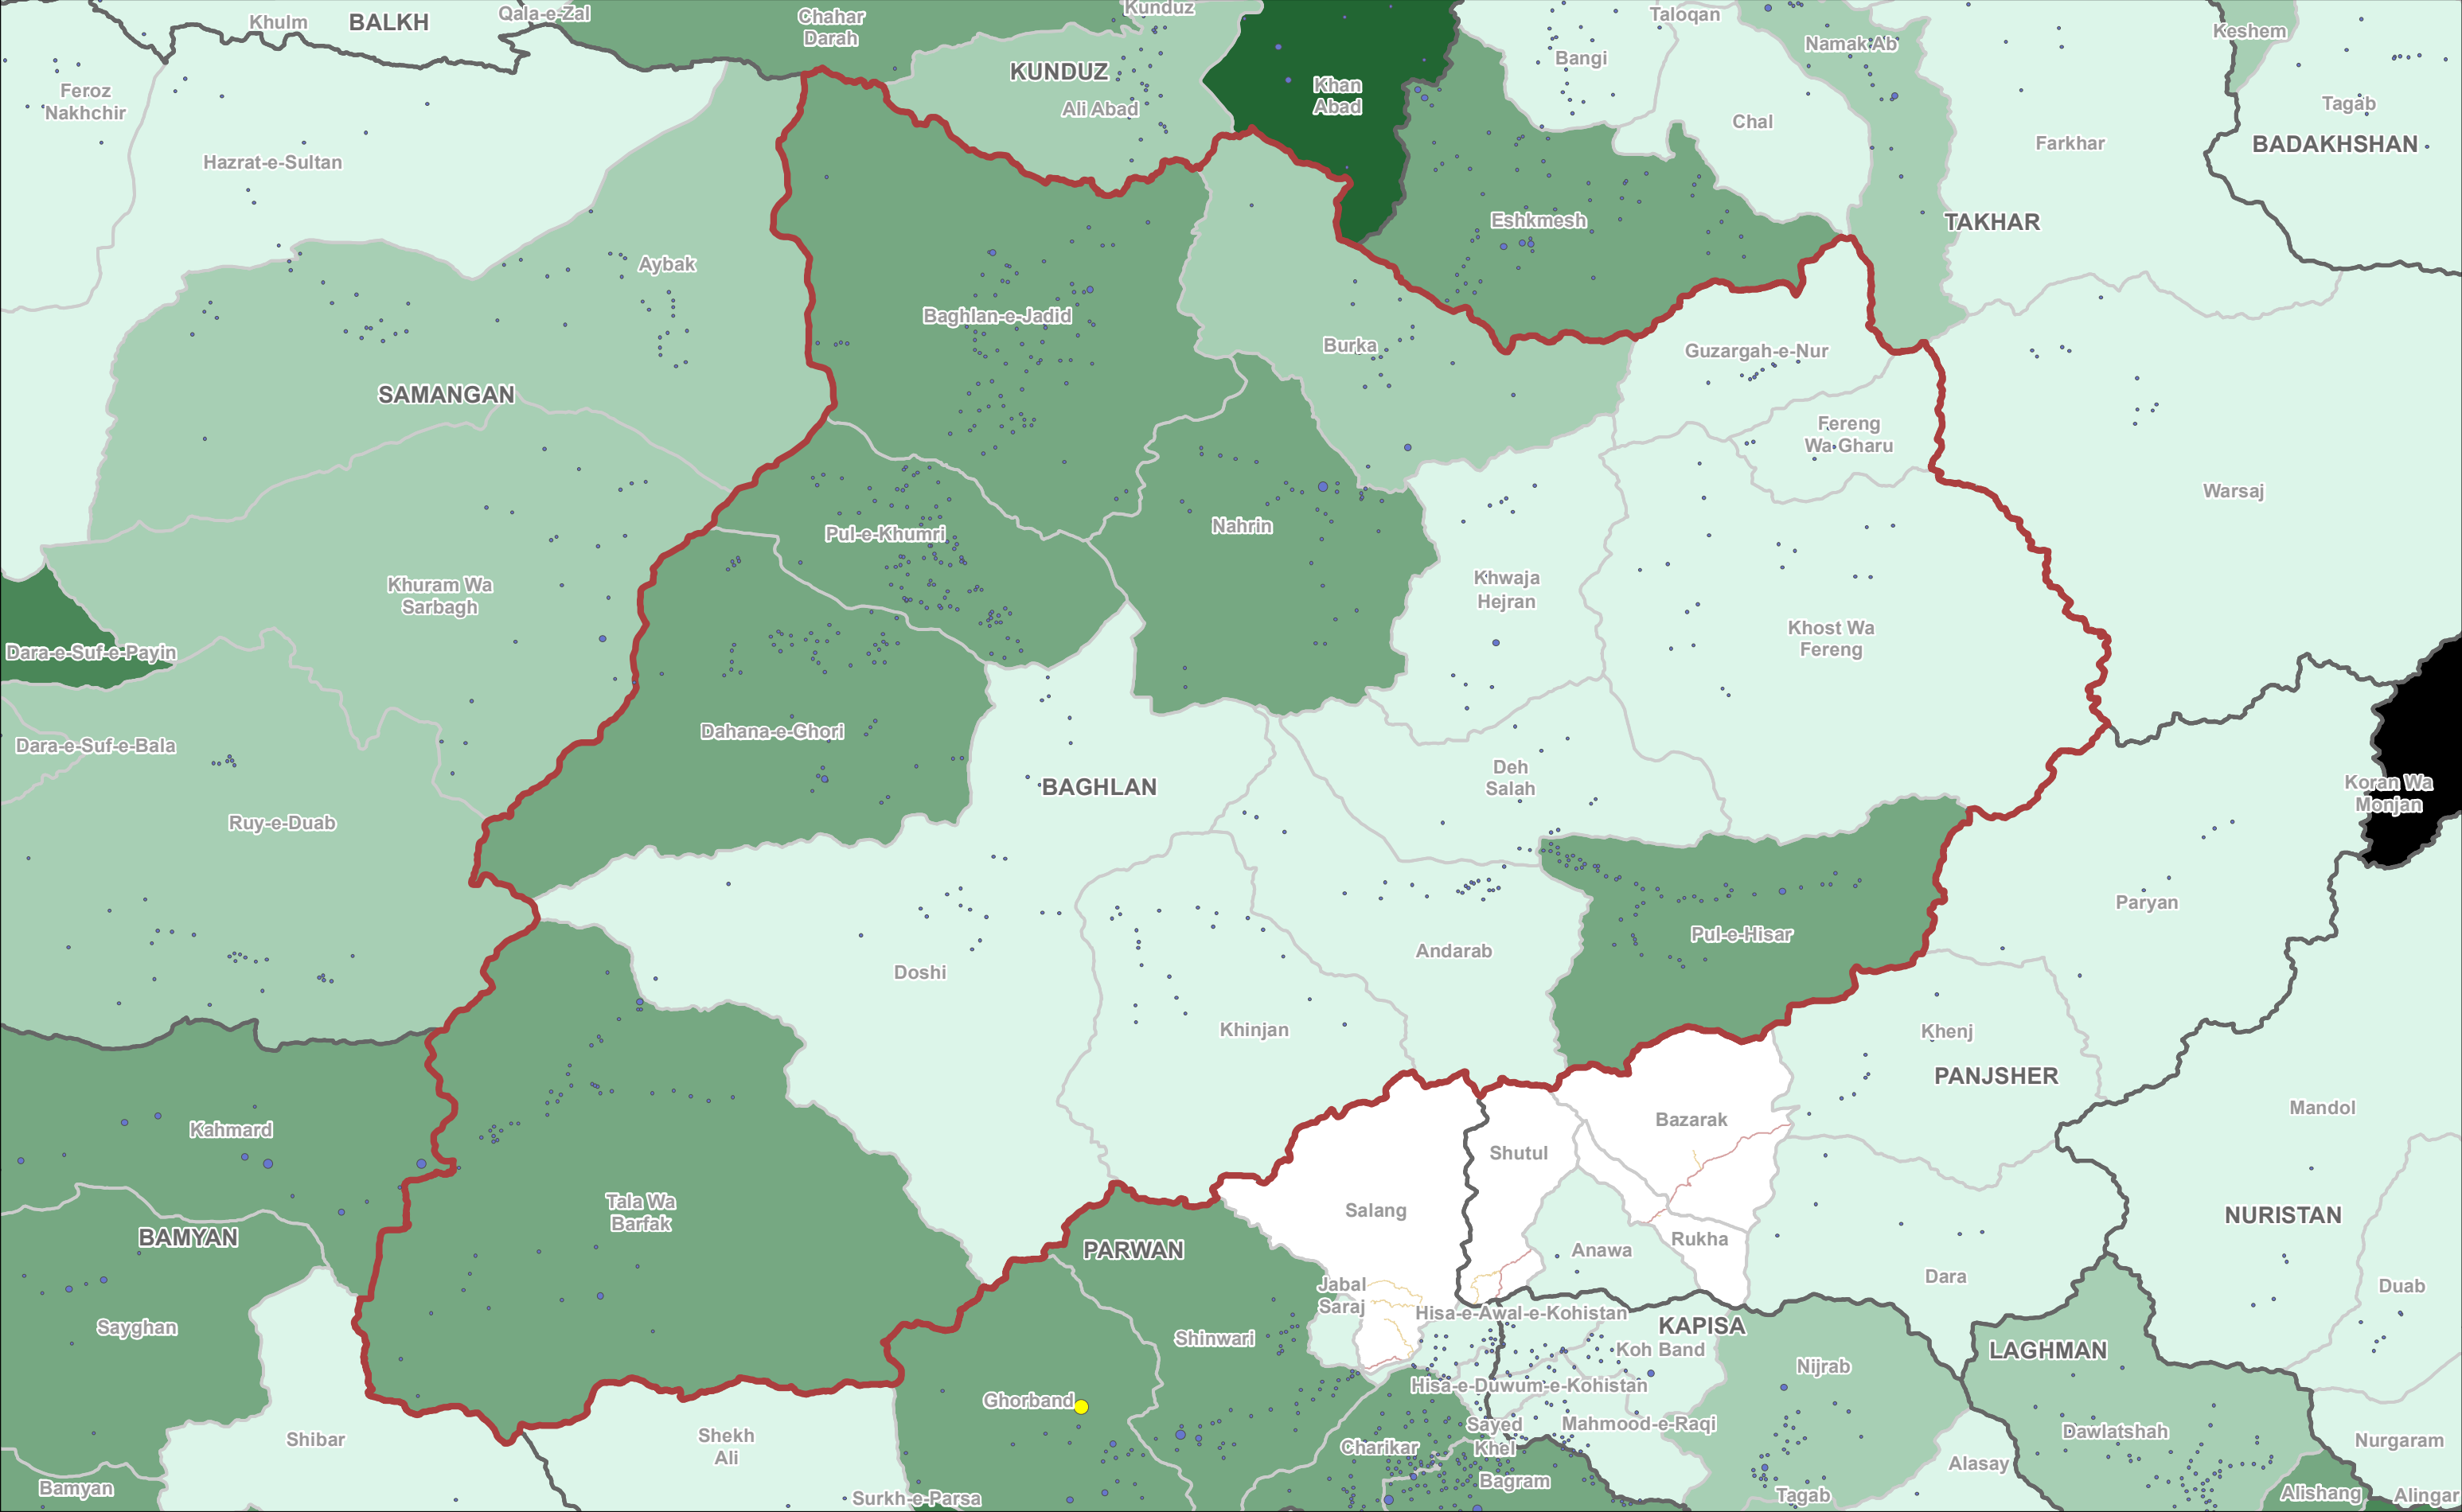

DTM AFGHANISTAN

Baseline Mobility Assessment | District Level

| Total Inflow (Returnees+IDPs) | June 2019

Province: Baghlan

1 cm = 8 km 1:751,000

Co-funded by the European Union

Source Data : IOM, AGCHO, AIMS, CSO, OSM | Date production: 09 Oct 2019
 Disclaimer : This map is for illustration purposes only. Names and boundaries on this map do not imply official endorsement or acceptance by IOM.
<https://afghanistan.iom.int/> - email : iomkabuldtmailusers@iom.int

Countries
 Province
 Province of Interest
 District
 Not Accessible

Co-funded by the
European Union

DTM AFGHANISTAN
Baseline Mobility Assessment | District Level
| Arrival IDPs | June 2019

Province: **Baghlan**

Total Returned IDPs per District

Total Returned IDPs Per Settlement

DTM AFGHANISTAN
Baseline Mobility Assessment | District Level
| Returned IDPs | June 2019

Province: **Baghlan**

1 cm = 8 km 1:751,000

Co-funded by the
European Union

DTM AFGHANISTAN
 Baseline Mobility Assessment | District Level
 | Out-Migrants | June 2019
 Province: Baghlan

Source Data : IOM, AGCHO, AIMS, CSO, OSM | Date production: 09 Oct 2019
 Disclaimer : This map is for illustration purposes only. Names and boundaries on this map do not imply official endorsement or acceptance by IOM.
<https://afghanistan.iom.int/> - email : iomkabuldmailusers@iom.int