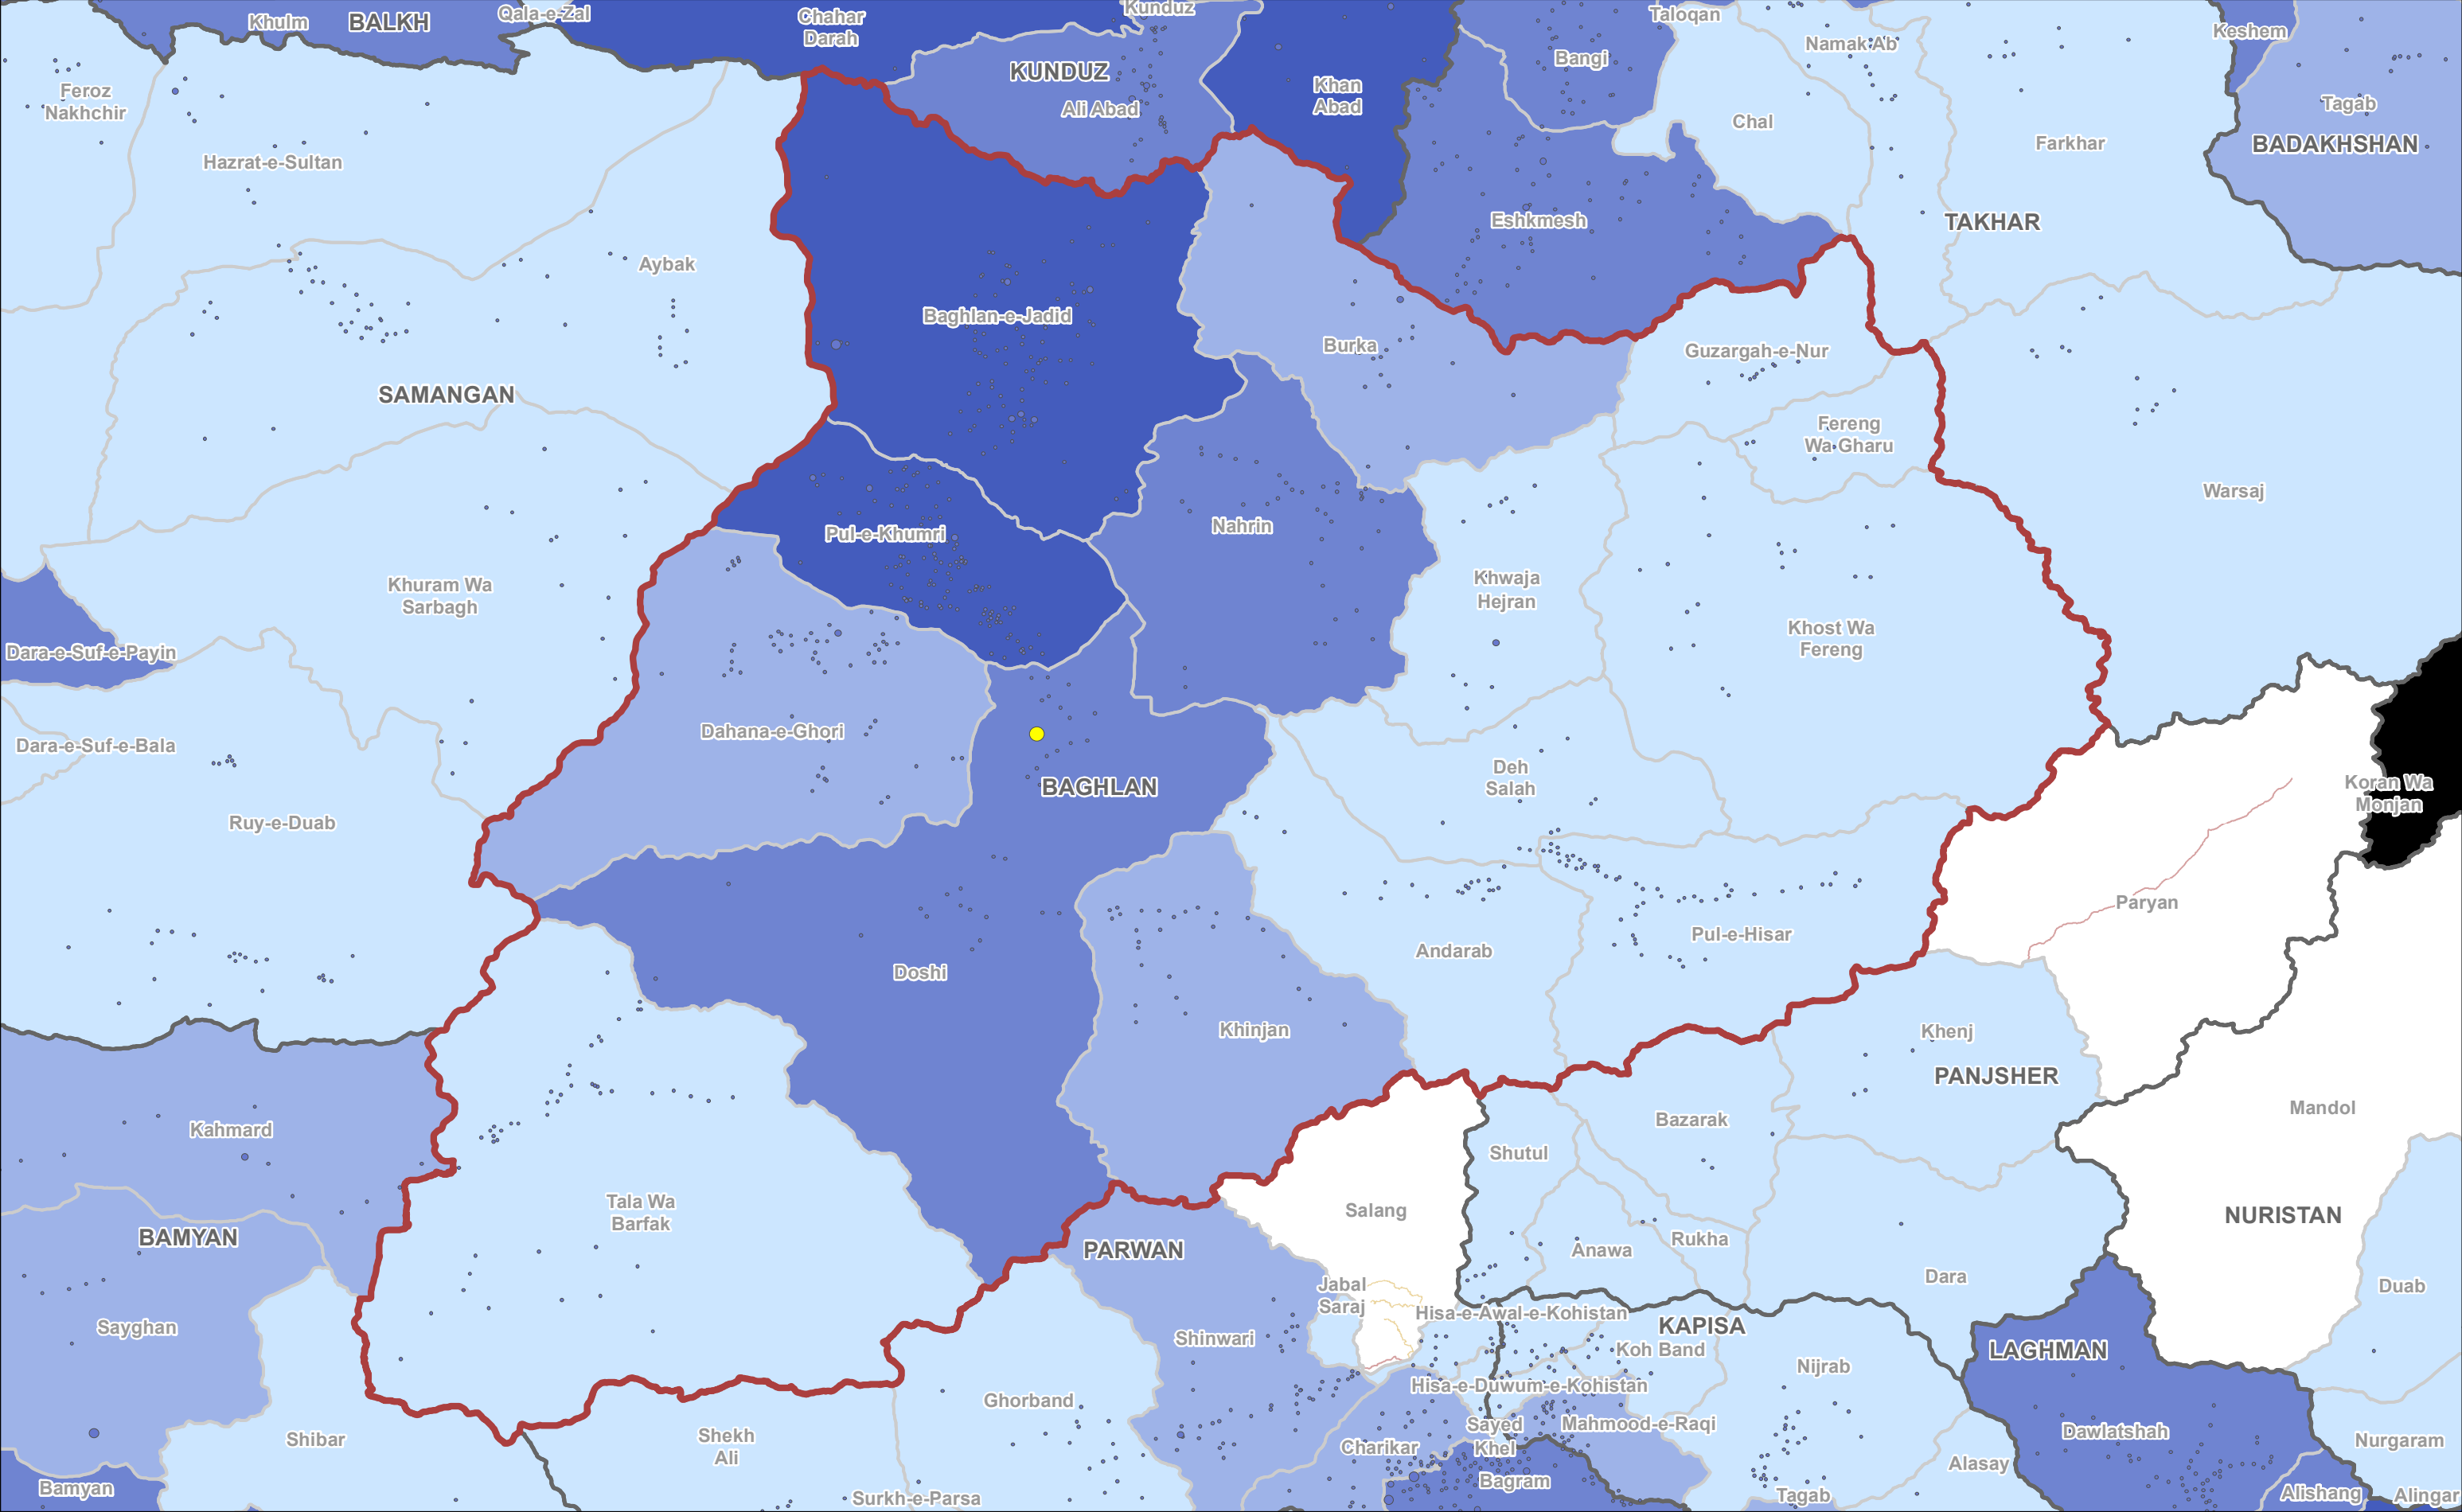

DTM AFGHANISTAN

Baseline Mobility Assessment | District Level

| Total Inflow (Returnees+IDPs) | June 2019

Province: Baghlan

1 cm = 8 km 1:751,000

Co-funded by the European Union

Source Data : IOM, AGCHO, AIMS, CSO, OSM | Date production: 09 Oct 2019
 Disclaimer : This map is for illustration purposes only. Names and boundaries on this map do not imply official endorsement or acceptance by IOM.
<https://afghanistan.iom.int/> - email : iomkabuldtmailusers@iom.int

Countries
 Province
 Province of Interest
 District
 Not Accessible

Co-funded by the
European Union

DTM AFGHANISTAN
Baseline Mobility Assessment | District Level
| Arrival IDPs | June 2019

Province: **Baghlan**

Total Returned IDPs per District

Total Returned IDPs Per Settlement

DTM AFGHANISTAN
Baseline Mobility Assessment | District Level
| Returned IDPs | June 2019

Province: **Baghlan**

1 cm = 8 km 1:751,000

Co-funded by the
European Union

DTM AFGHANISTAN
 Baseline Mobility Assessment | District Level
 | Out-Migrants | June 2019
 Province: Baghlan

Source Data : IOM, AGCHO, AIMS, CSO, OSM | Date production: 09 Oct 2019
 Disclaimer : This map is for illustration purposes only. Names and boundaries on this map do not imply official endorsement or acceptance by IOM.
<https://afghanistan.iom.int/> - email : iomkabuldmailusers@iom.int