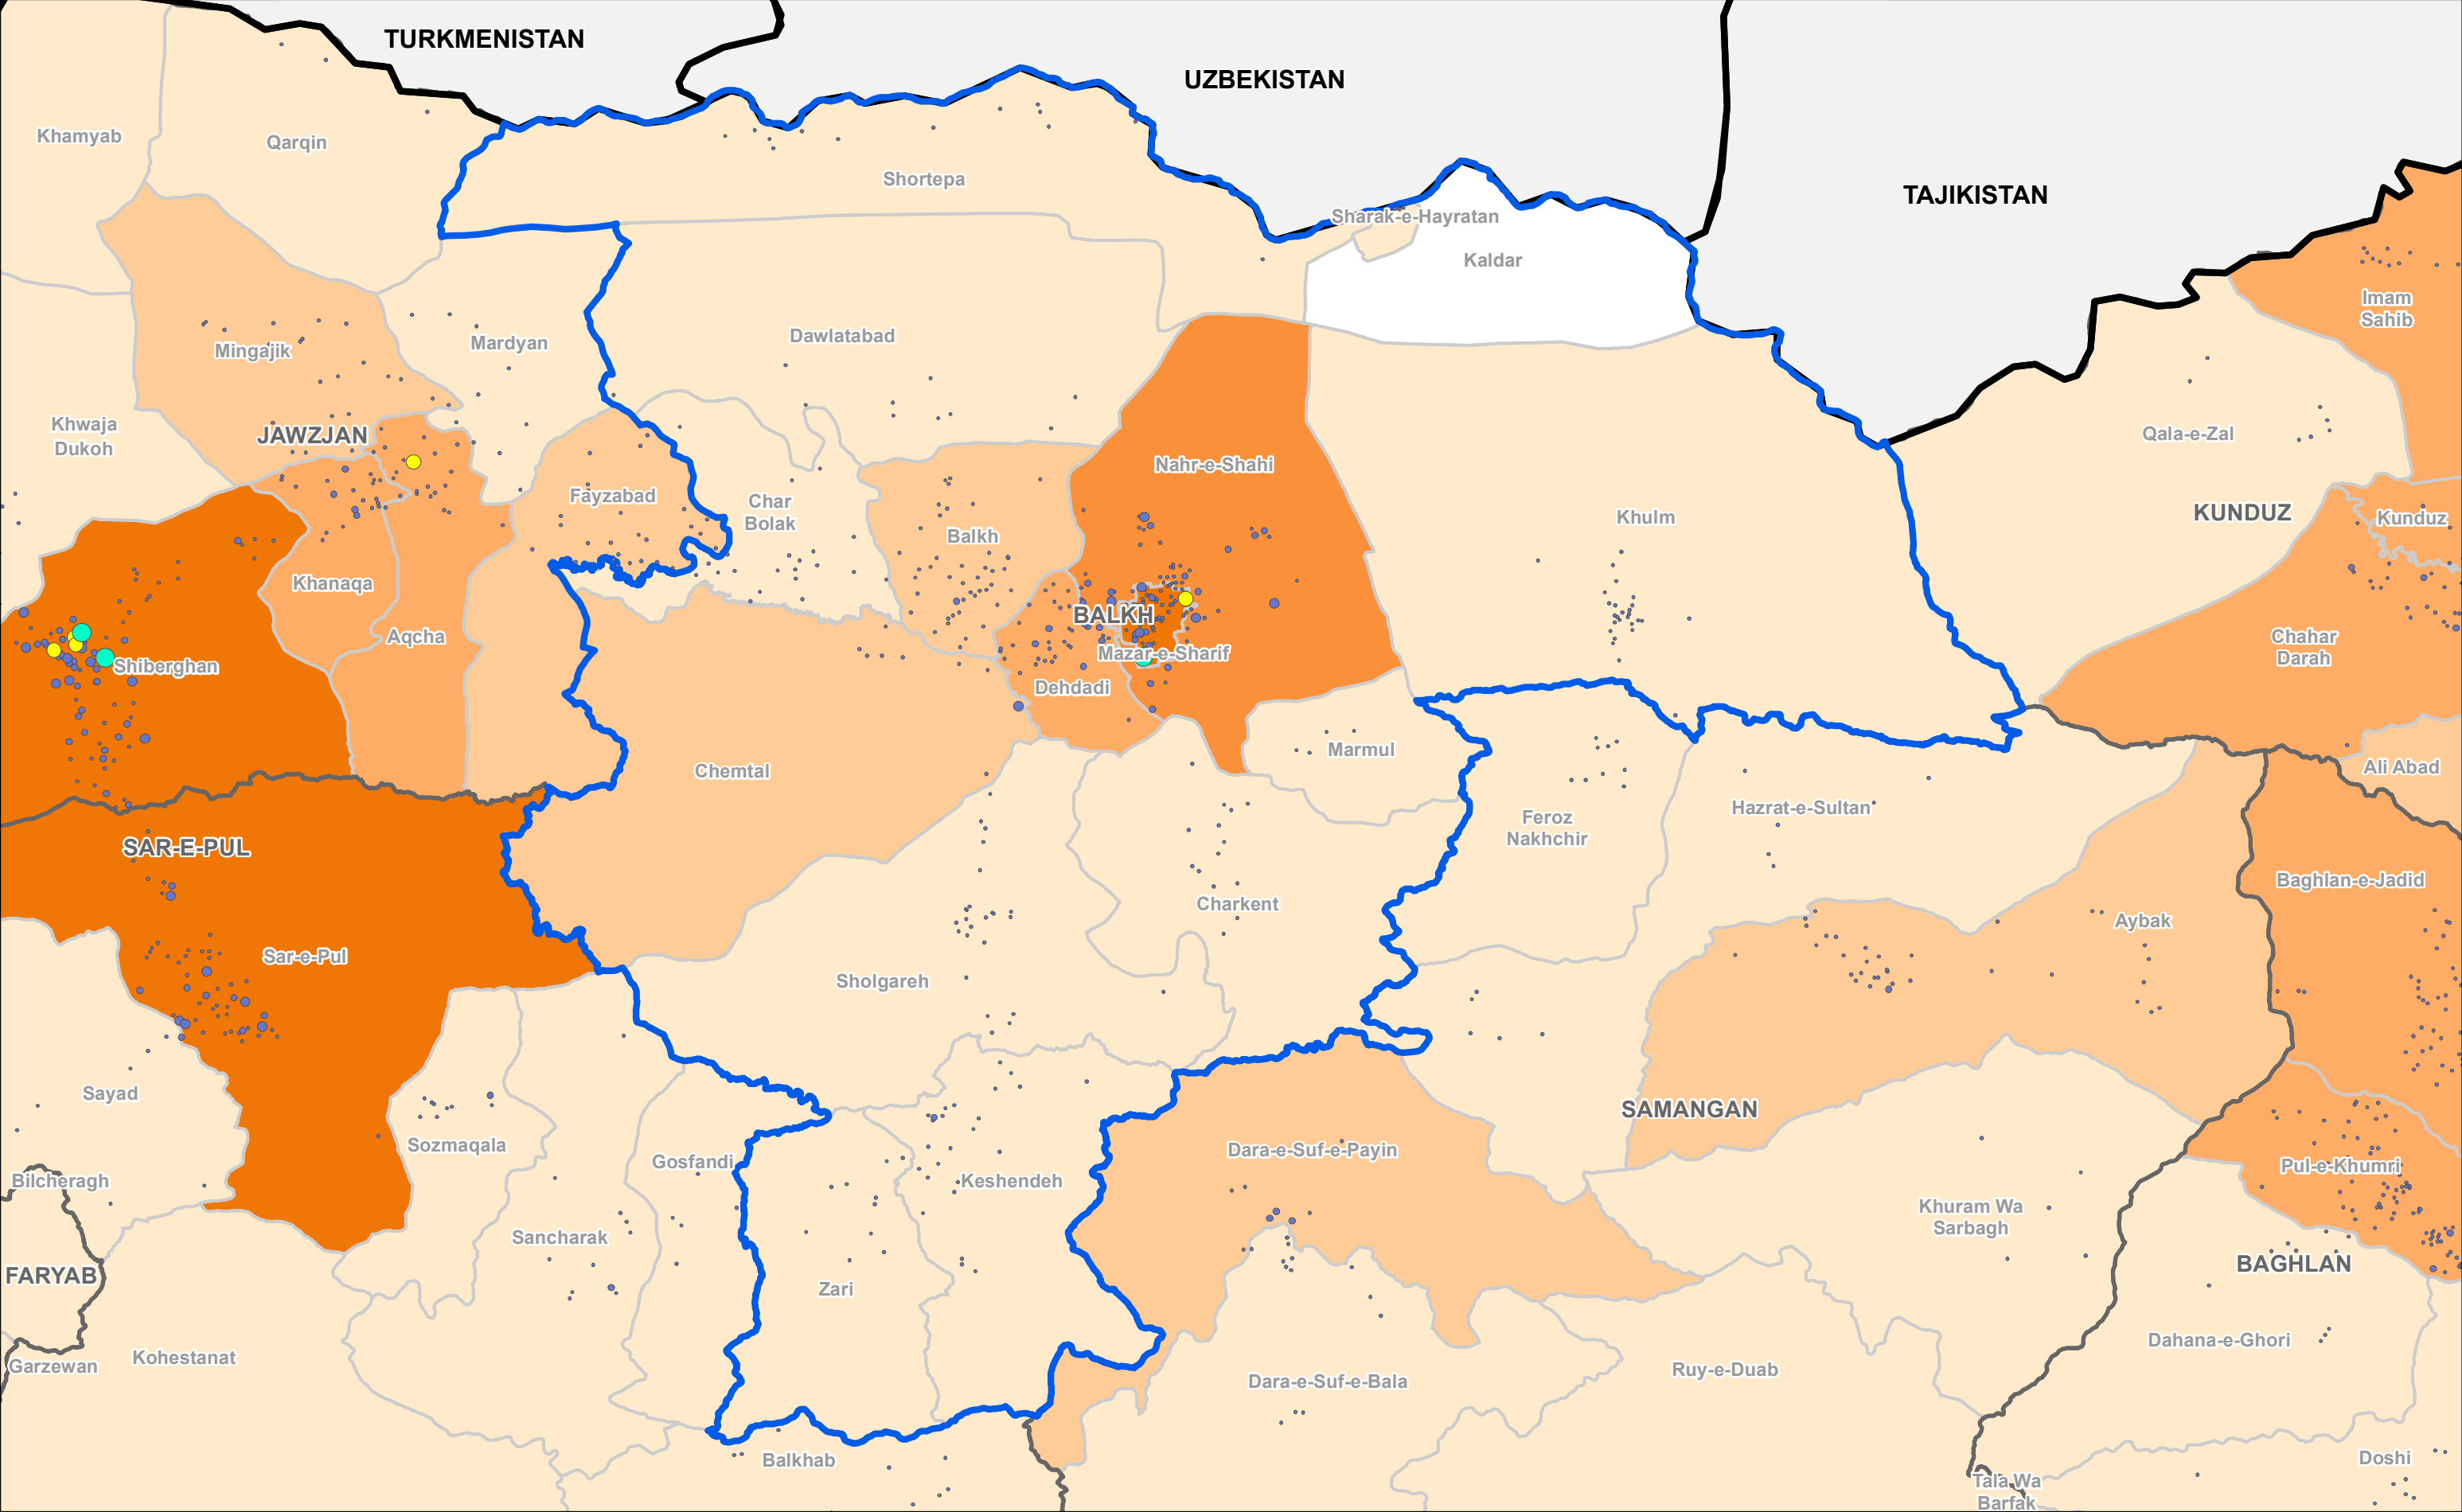

Total Arrival IDPs Per Settlement

< 1,000	1,001 - 2,500	2,501 - 5,000	5,001 - 10,000	> 10,000
---------	---------------	---------------	----------------	----------

DTM AFGHANISTAN

Baseline Mobility Assessment | District Level

| Arrival IDPs | June 2019

Province: Balkh

1 cm = 8 km 1:840,000

Co-funded by the European Union

Source Data : IOM, AGCHO, AIMS, CSO, OSM | Date production: 08 Oct 2019
 Disclaimer : This map is for illustration purposes only. Names and boundaries on this map do not imply official endorsement or acceptance by IOM.
<https://afghanistan.iom.int/> - email : iomkabuldmailusers@iom.int

Total Returned IDPs per District

Total Returned IDPs Per Settlement

DTM AFGHANISTAN
Baseline Mobility Assessment | District Level
| Returned IDPs | June 2019

Province: **Balkh**

1 cm = 8 km 1:840,000

Co-funded by the European Union

DTM AFGHANISTAN
Baseline Mobility Assessment | District Level
| Out-Migrants | June 2019

Province: **Balkh**

1 cm = 8 km 1:840,000

Co-funded by the European Union

Source Data : IOM, AGCHO, AIMS, CSO, OSM | Date production: 09 Oct 2019
 Disclaimer : This map is for illustration purposes only. Names and boundaries on this map do not imply official endorsement or acceptance by IOM.
<https://afghanistan.iom.int/> - email : iomkabuldtmallusers@iom.int