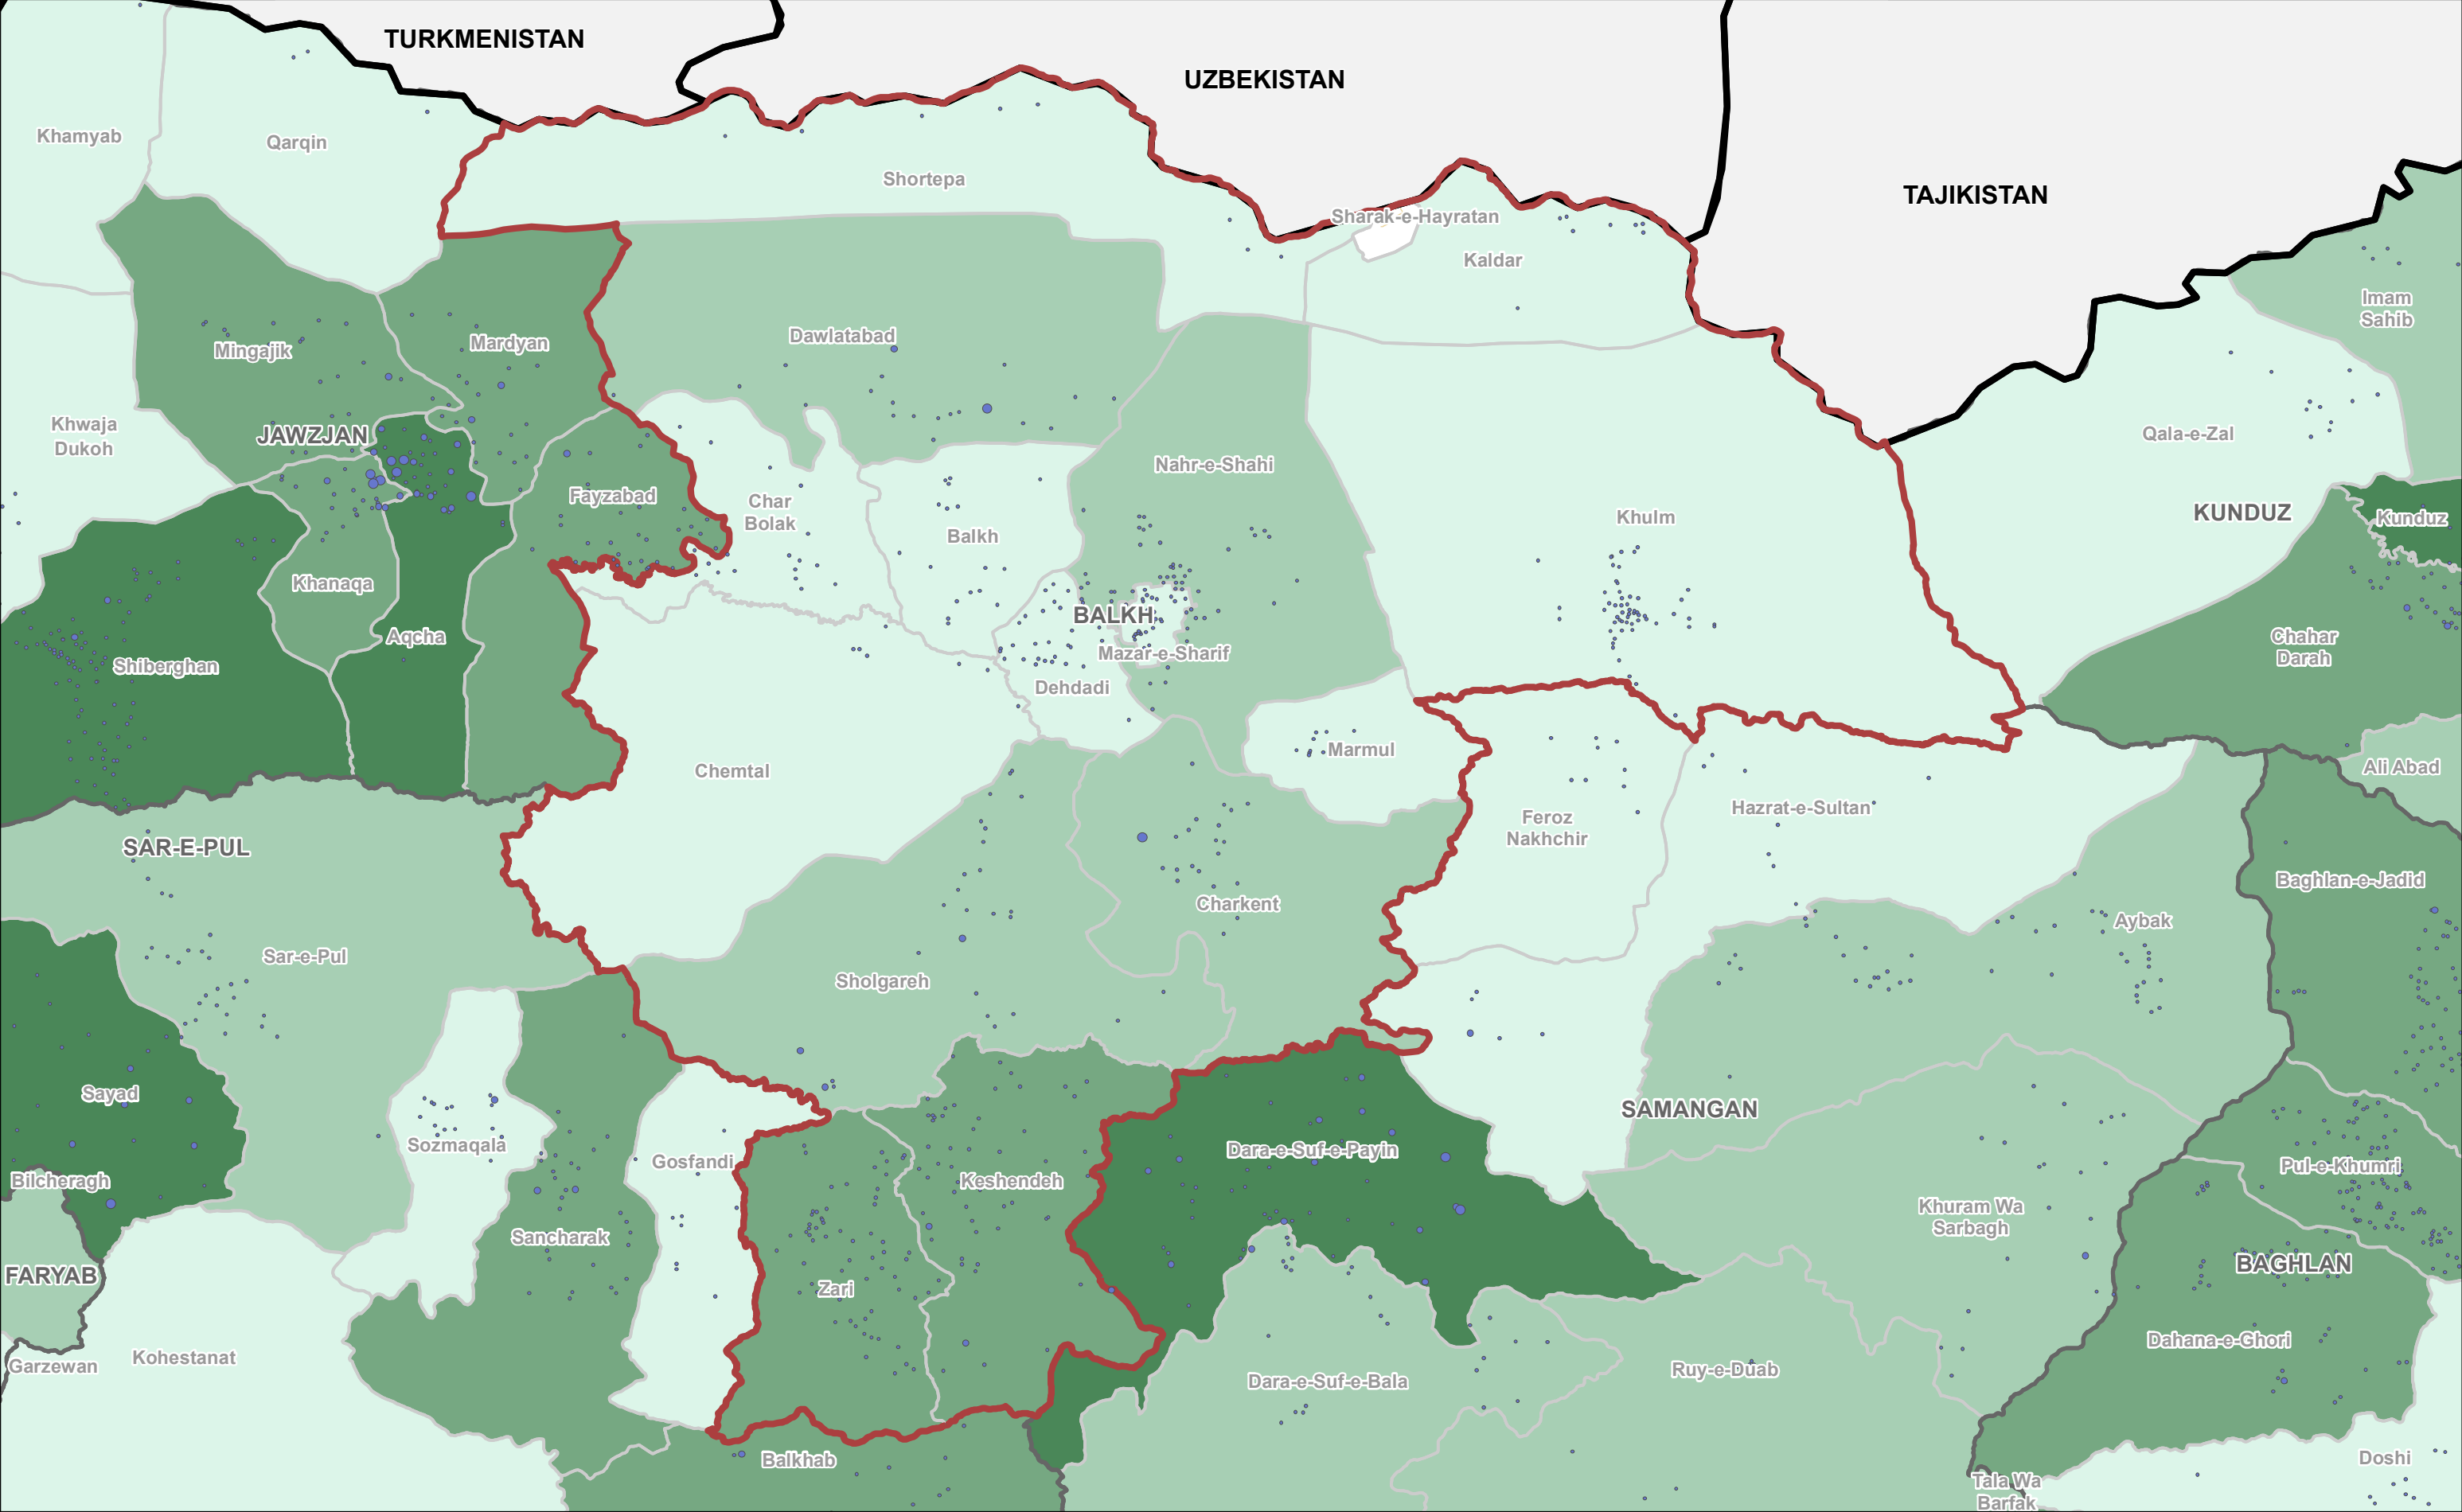

DTM AFGHANISTAN
 Baseline Mobility Assessment | District Level
 | Returnees from Abroad | June 2019

Province: Balkh

1 cm = 8 km 1:840,000

0 10 20 40
Kilometer

IOM • OIM

Co-funded by the European Union

Source Data : IOM, AGCHO, AIMS, CSO, OSM | Date production : 09 Oct 2019
 Disclaimer : This map is for illustration purposes only. Names and boundaries on this map do not imply official endorsement or acceptance by IOM.
<https://afghanistan.iom.int/> - email : iomkabuldtmailusers@iom.int

| Arrival IDPs | June 2019

Province: Balkh

1 cm = 8 km 1:840,000

Co-funded by the European Union

Source Data : IOM, AGCHO, AIMS, CSO, OSM | Date production: 08 Oct 2019
 Disclaimer : This map is for illustration purposes only. Names and boundaries on this map do not imply official endorsement or acceptance by IOM.
<https://afghanistan.iom.int/> - email : iomkabuldmailusers@iom.int

Total Returned IDPs per District

Total Returned IDPs Per Settlement

DTM AFGHANISTAN
Baseline Mobility Assessment | District Level
| Returned IDPs | June 2019

Province: **Balkh**

1 cm = 8 km 1:840,000

Co-funded by the European Union

DTM AFGHANISTAN
Baseline Mobility Assessment | District Level
| Out-Migrants | June 2019

Province: **Balkh**

1 cm = 8 km 1:840,000

Co-funded by the European Union

Source Data : IOM, AGCHO, AIMS, CSO, OSM | Date production: 09 Oct 2019
 Disclaimer : This map is for illustration purposes only. Names and boundaries on this map do not imply official endorsement or acceptance by IOM.
<https://afghanistan.iom.int/> - email : iomkabuldtmallusers@iom.int