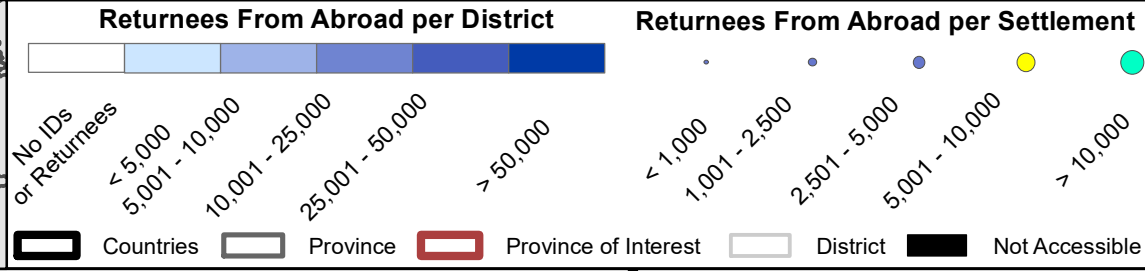

DTM AFGHANISTAN
Baseline Mobility Assessment | District Level
| Returnees from Abroad | June 2019

Province: Balkh

1 cm = 8 km 1:840,000

0 10 20 40
Kilometer

IOM • OIM

Co-funded by the European Union

Source Data : IOM, AGCHO, AIMS, CSO, OSM | Date production : 09 Oct 2019
Disclaimer : This map is for illustration purposes only. Names and boundaries on this map do not imply official endorsement or acceptance by IOM.
<https://afghanistan.iom.int/> - email : iomkabuldtmailusers@iom.int