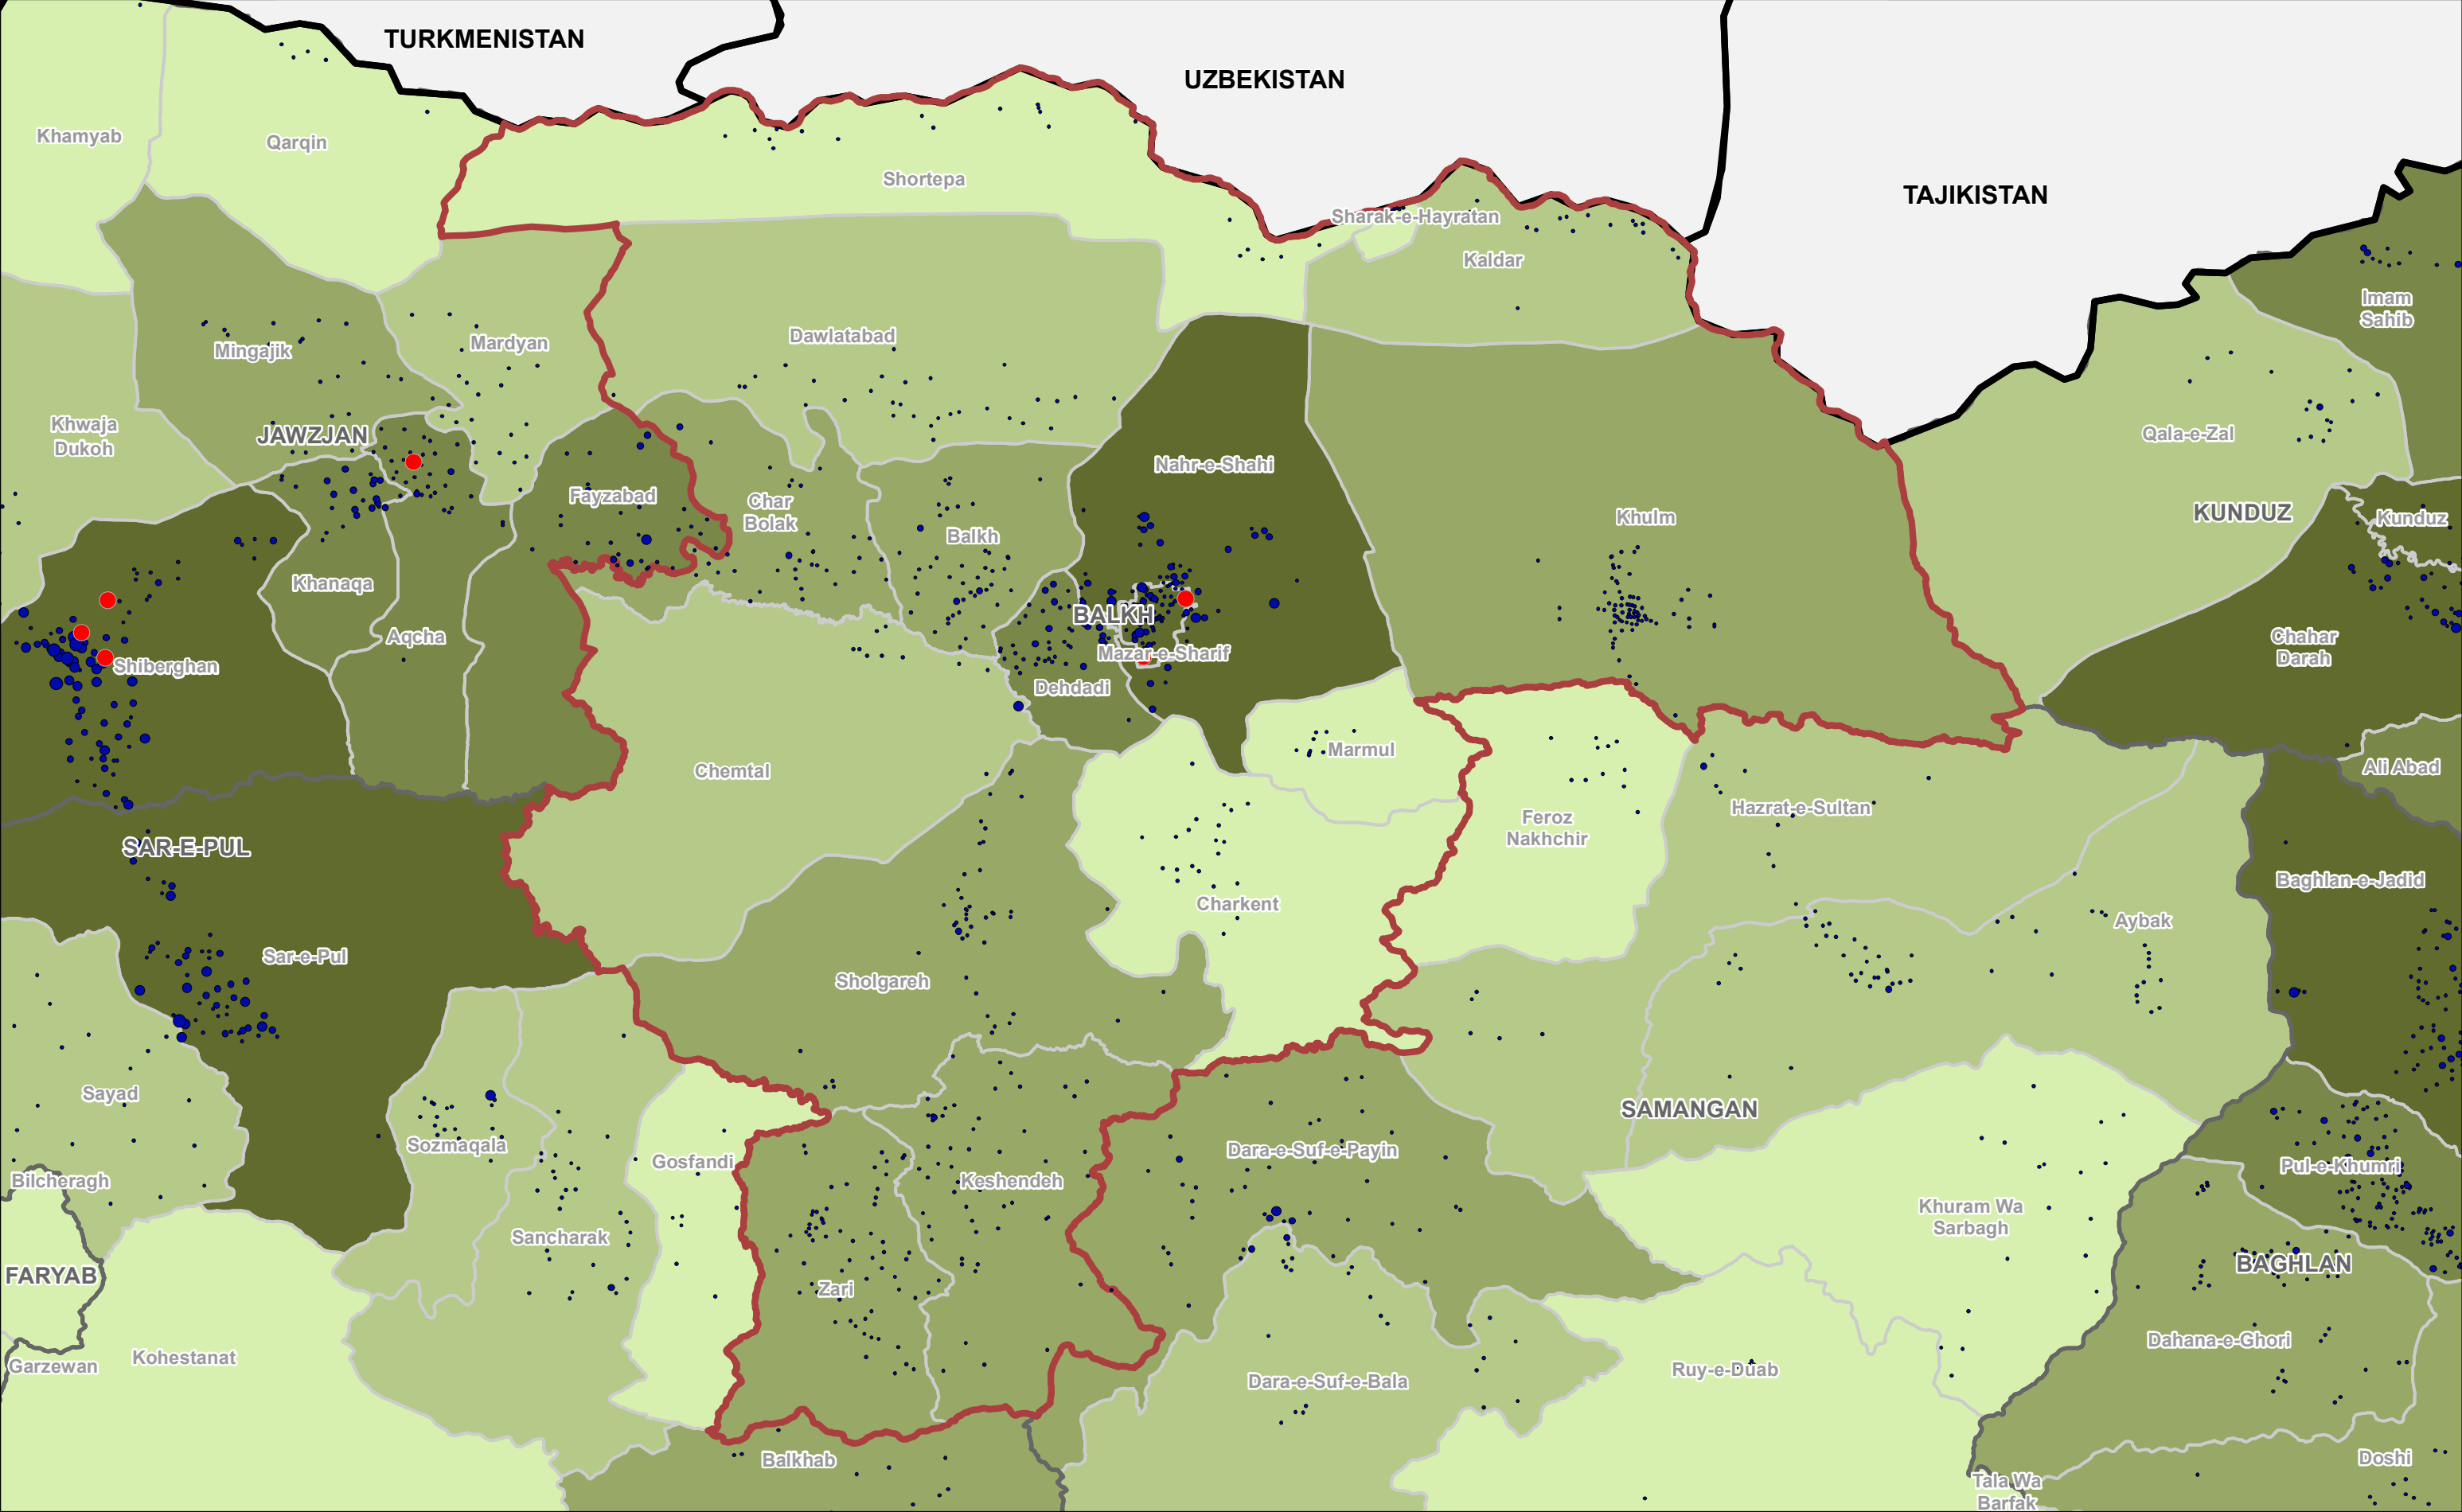

DTM AFGHANISTAN

Baseline Mobility Assessment | District Level

| Total Inflow (Returnees+IDPs) | June 2019

Province: Balkh

1 cm = 8 km 1:840,000

Co-funded by the European Union

Source Data : IOM, AGCHO, AIMS, CSO, OSM | Date production: 09 Oct 2019
 Disclaimer : This map is for illustration purposes only. Names and boundaries on this map do not imply official endorsement or acceptance by IOM.
<https://afghanistan.iom.int/> - email : iomkabuldtmailusers@iom.int

DTM AFGHANISTAN
 Baseline Mobility Assessment | District Level
 | Returnees from Abroad | June 2019

Province: Balkh

1 cm = 8 km 1:840,000

0 10 20 40
Kilometer

IOM • OIM

Co-funded by the European Union

Source Data : IOM, AGCHO, AIMS, CSO, OSM | Date production : 09 Oct 2019
 Disclaimer : This map is for illustration purposes only. Names and boundaries on this map do not imply official endorsement or acceptance by IOM.
<https://afghanistan.iom.int/> - email : iomkabuldtmailusers@iom.int

Total Returned IDPs per District

Total Returned IDPs Per Settlement

DTM AFGHANISTAN
Baseline Mobility Assessment | District Level
| Returned IDPs | June 2019

Province: **Balkh**

1 cm = 8 km 1:840,000

Co-funded by the European Union

DTM AFGHANISTAN
Baseline Mobility Assessment | District Level
| Out-Migrants | June 2019

Province: **Balkh**

1 cm = 8 km 1:840,000

Co-funded by the European Union

Source Data : IOM, AGCHO, AIMS, CSO, OSM | Date production: 09 Oct 2019
 Disclaimer : This map is for illustration purposes only. Names and boundaries on this map do not imply official endorsement or acceptance by IOM.
<https://afghanistan.iom.int/> - email : iomkabuldtmallusers@iom.int