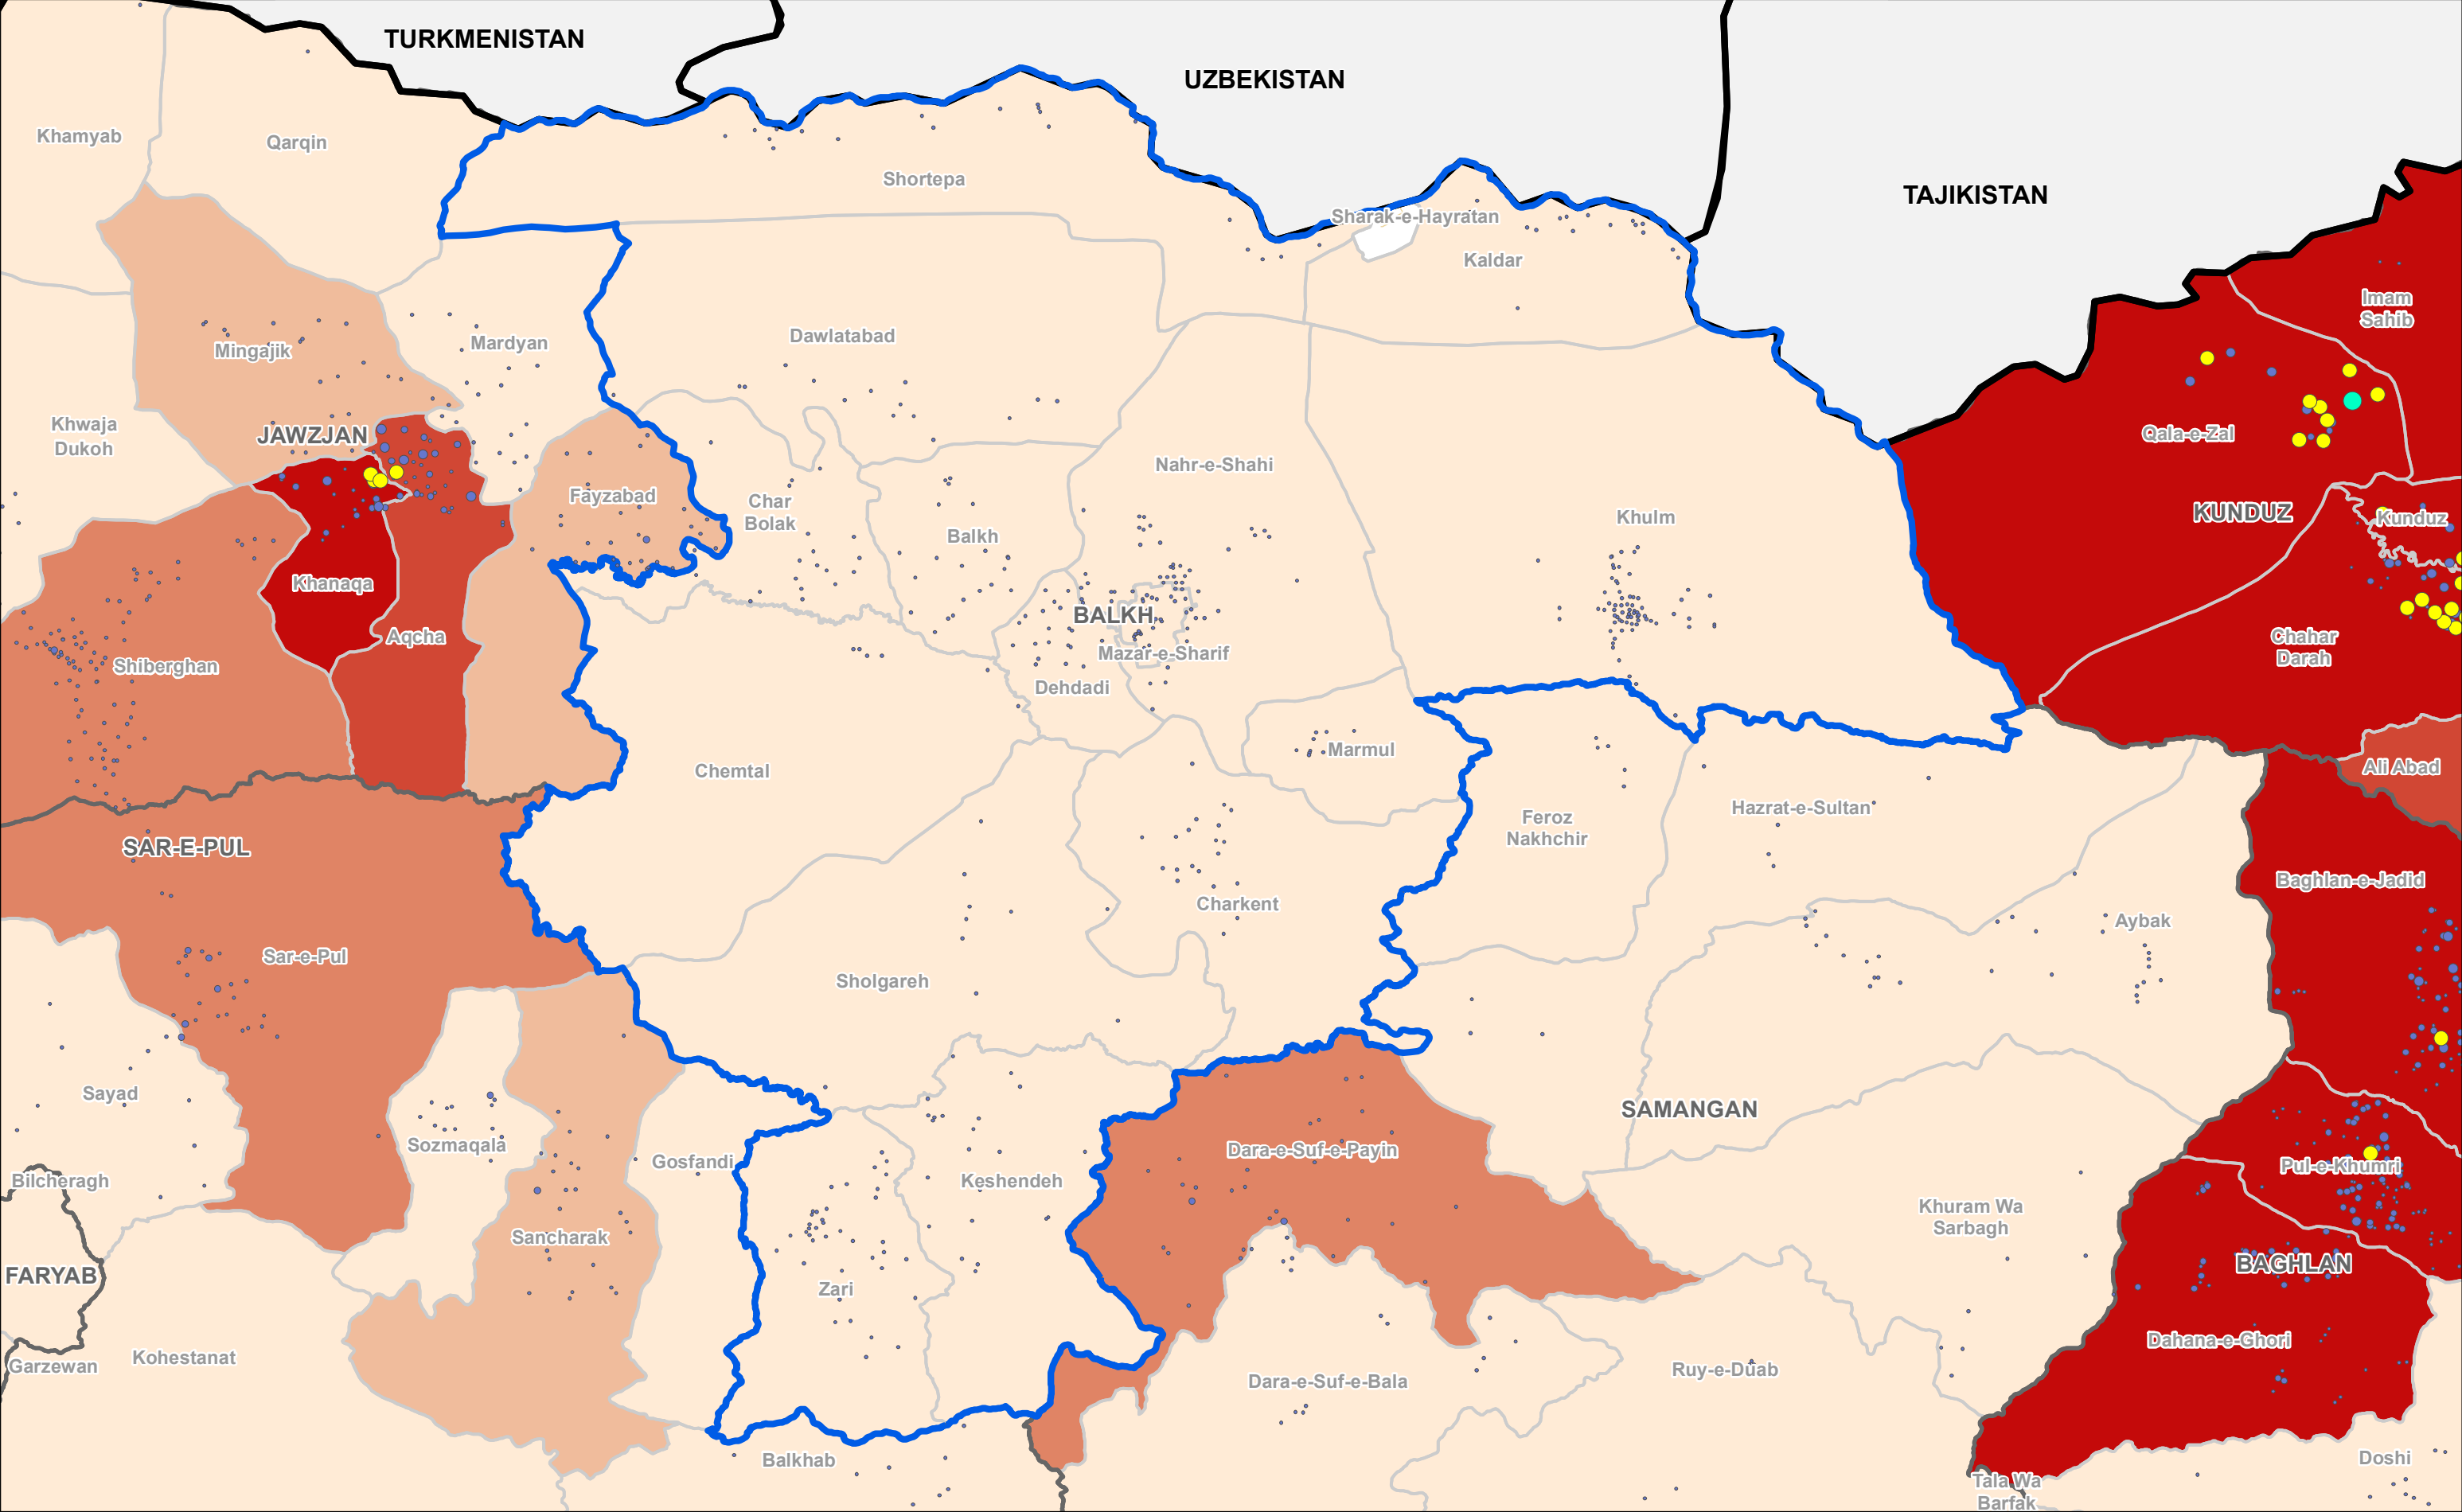

DTM AFGHANISTAN
 Baseline Mobility Assessment | District Level
 | Returnees from Abroad | June 2019

Province: Balkh

1 cm = 8 km 1:840,000

0 10 20 40
Kilometer

IOM • OIM

Co-funded by the European Union

Source Data : IOM, AGCHO, AIMS, CSO, OSM | Date production : 09 Oct 2019
 Disclaimer : This map is for illustration purposes only. Names and boundaries on this map do not imply official endorsement or acceptance by IOM.
<https://afghanistan.iom.int/> - email : iomkabuldtmailusers@iom.int

| Arrival IDPs | June 2019

Province: Balkh

1 cm = 8 km 1:840,000

Co-funded by the European Union

Source Data : IOM, AGCHO, AIMS, CSO, OSM | Date production: 08 Oct 2019
 Disclaimer : This map is for illustration purposes only. Names and boundaries on this map do not imply official endorsement or acceptance by IOM.
<https://afghanistan.iom.int/> - email : iomkabuldmailusers@iom.int

Total Returned IDPs per District

Total Returned IDPs Per Settlement

DTM AFGHANISTAN
Baseline Mobility Assessment | District Level
| Returned IDPs | June 2019

Province: **Balkh**

1 cm = 8 km 1:840,000

Co-funded by the European Union

DTM AFGHANISTAN
Baseline Mobility Assessment | District Level
| Out-Migrants | June 2019

Province: **Balkh**

1 cm = 8 km 1:840,000

Co-funded by the European Union

Source Data : IOM, AGCHO, AIMS, CSO, OSM | Date production: 09 Oct 2019
 Disclaimer : This map is for illustration purposes only. Names and boundaries on this map do not imply official endorsement or acceptance by IOM.
<https://afghanistan.iom.int/> - email : iomkabuldtmallusers@iom.int