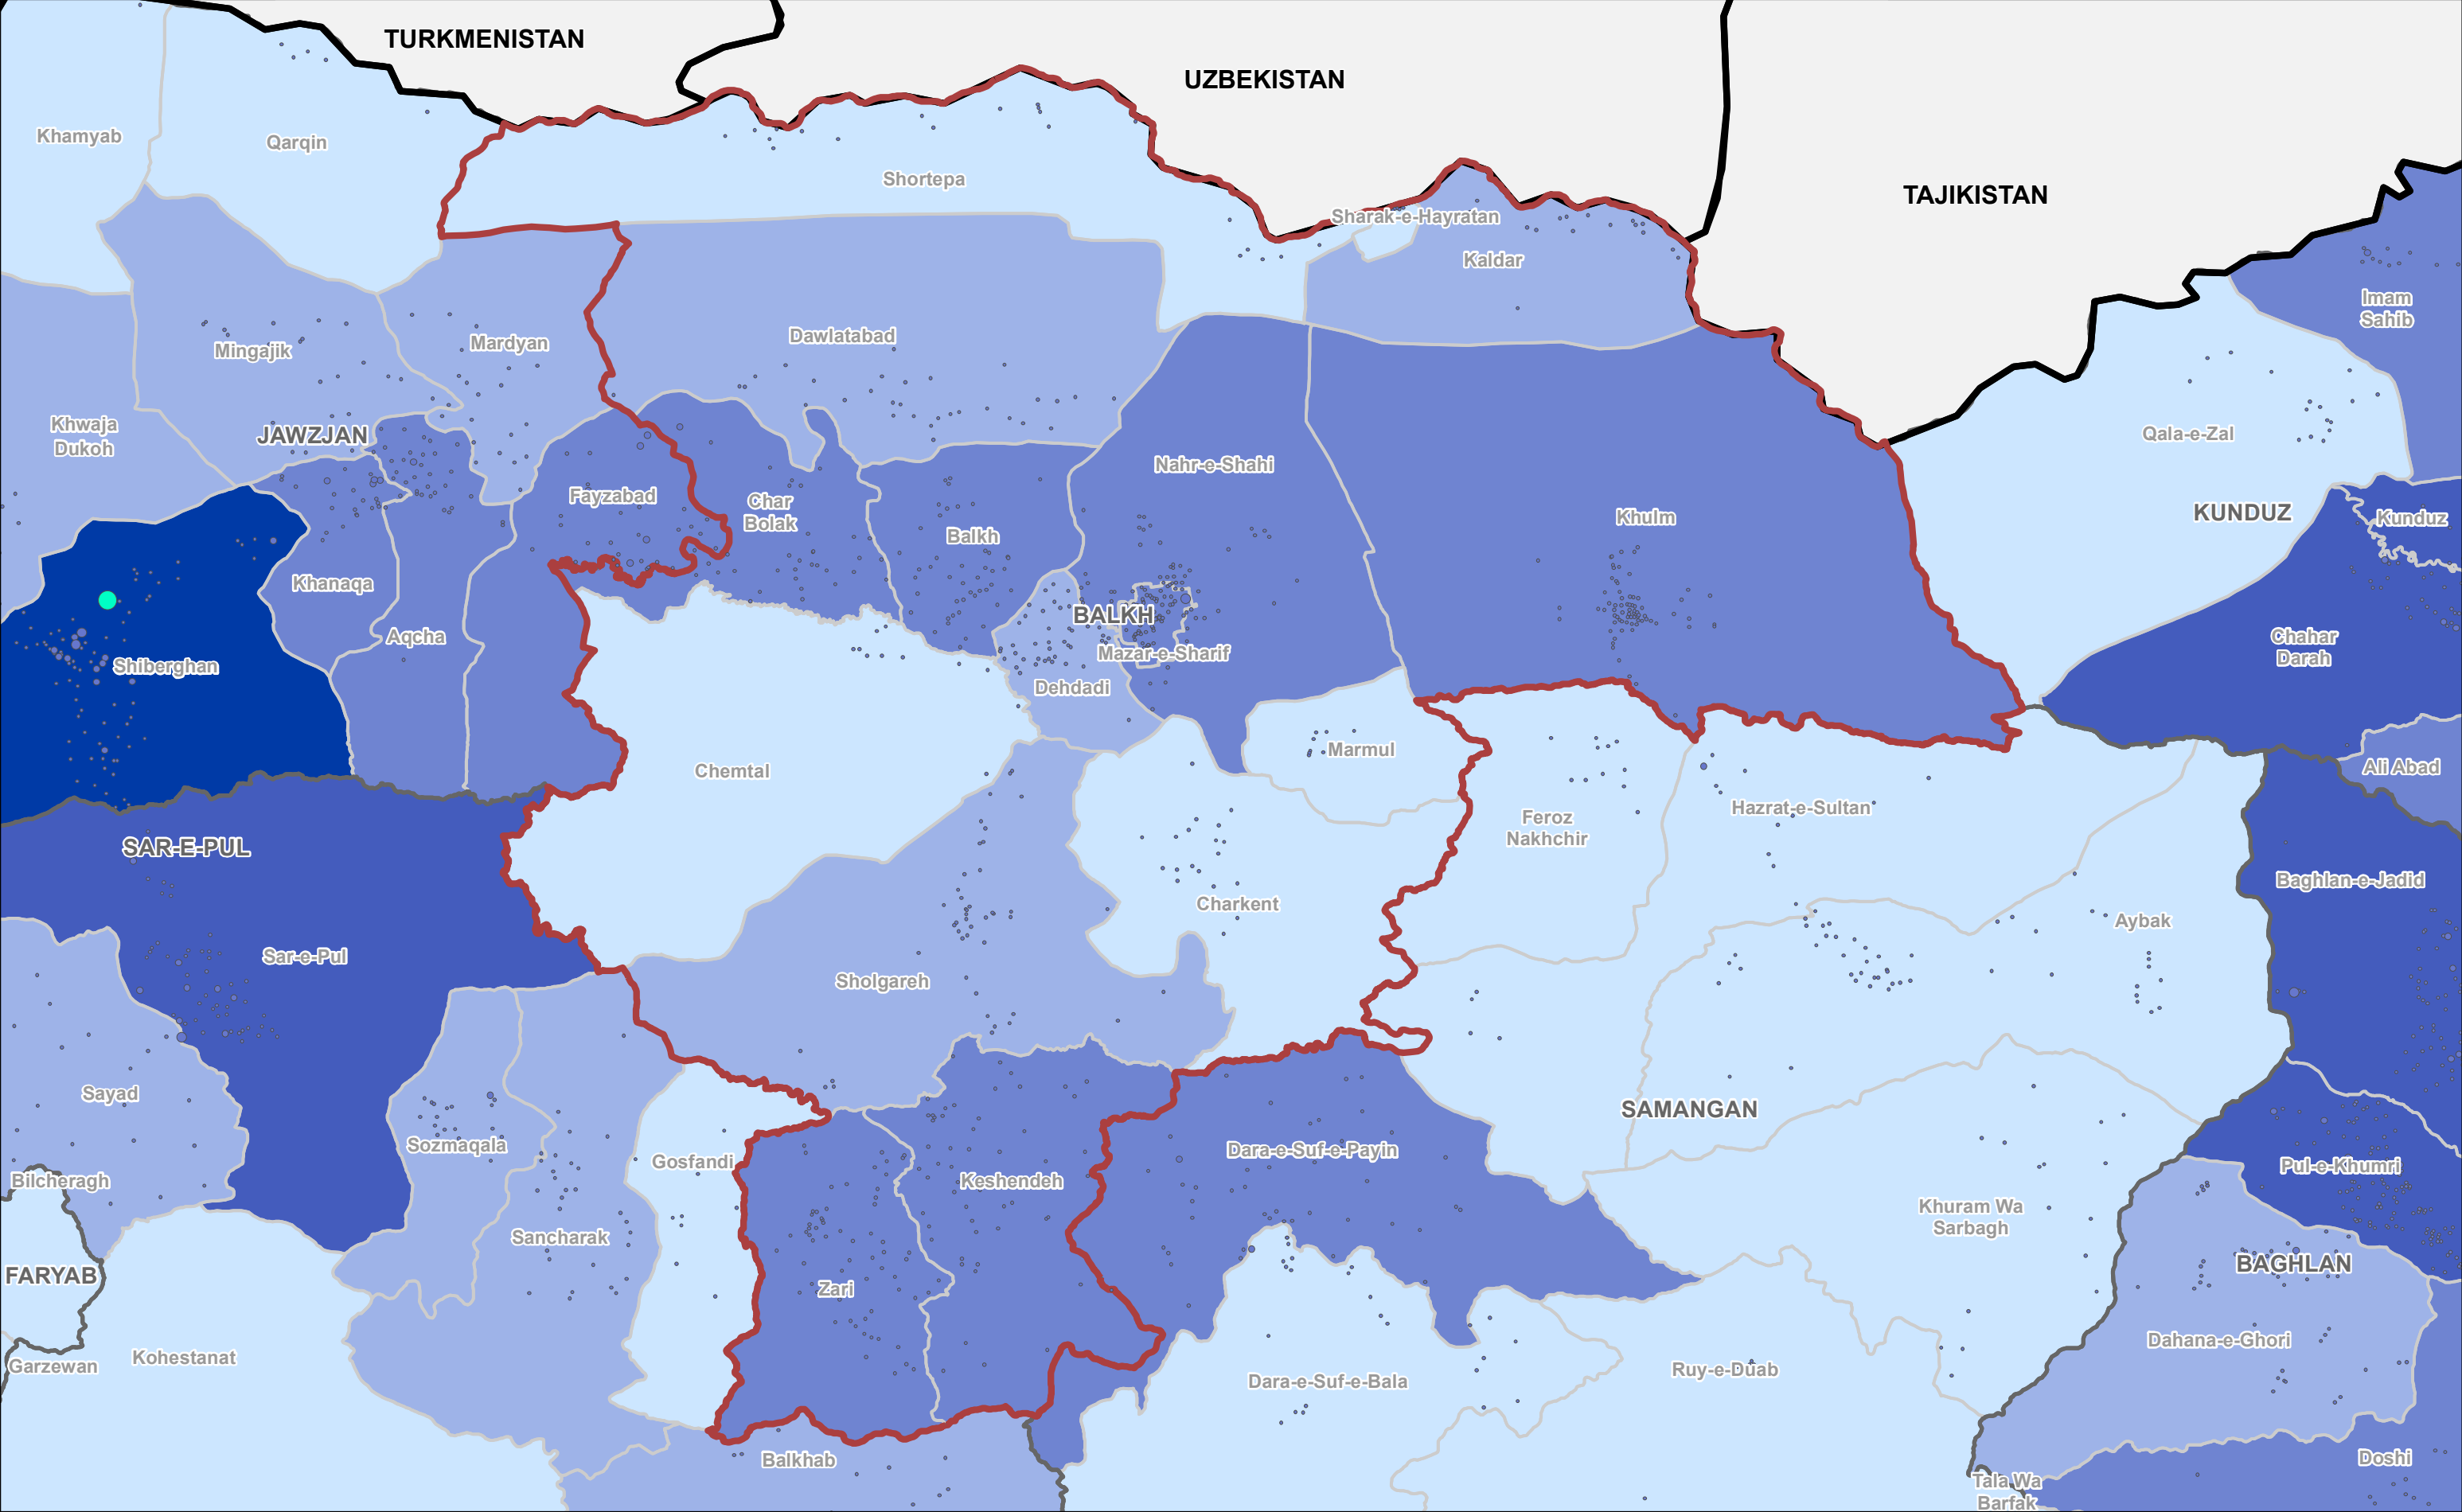

DTM AFGHANISTAN

Baseline Mobility Assessment | District Level

| Total Inflow (Returnees+IDPs) | June 2019

Province: Balkh

1 cm = 8 km 1:840,000

Co-funded by the European Union

Source Data : IOM, AGCHO, AIMS, CSO, OSM | Date production: 09 Oct 2019
 Disclaimer : This map is for illustration purposes only. Names and boundaries on this map do not imply official endorsement or acceptance by IOM.
<https://afghanistan.iom.int/> - email : iomkabuldtmailusers@iom.int

DTM AFGHANISTAN
 Baseline Mobility Assessment | District Level
 | Returnees from Abroad | June 2019

Province: Balkh

1 cm = 8 km 1:840,000

0 10 20 40
Kilometer

IOM • OIM

Co-funded by the European Union

Source Data : IOM, AGCHO, AIMS, CSO, OSM | Date production : 09 Oct 2019
 Disclaimer : This map is for illustration purposes only. Names and boundaries on this map do not imply official endorsement or acceptance by IOM.
<https://afghanistan.iom.int/> - email : iomkabuldtmailusers@iom.int

Total Returned IDPs per District

Total Returned IDPs Per Settlement

DTM AFGHANISTAN
Baseline Mobility Assessment | District Level
| Returned IDPs | June 2019

Province: **Balkh**

1 cm = 8 km 1:840,000

Co-funded by the European Union

DTM AFGHANISTAN
Baseline Mobility Assessment | District Level
| Out-Migrants | June 2019

Province: **Balkh**

1 cm = 8 km 1:840,000

Co-funded by the European Union

Source Data : IOM, AGCHO, AIMS, CSO, OSM | Date production: 09 Oct 2019
 Disclaimer : This map is for illustration purposes only. Names and boundaries on this map do not imply official endorsement or acceptance by IOM.
<https://afghanistan.iom.int/> - email : iomkabuldtmallusers@iom.int