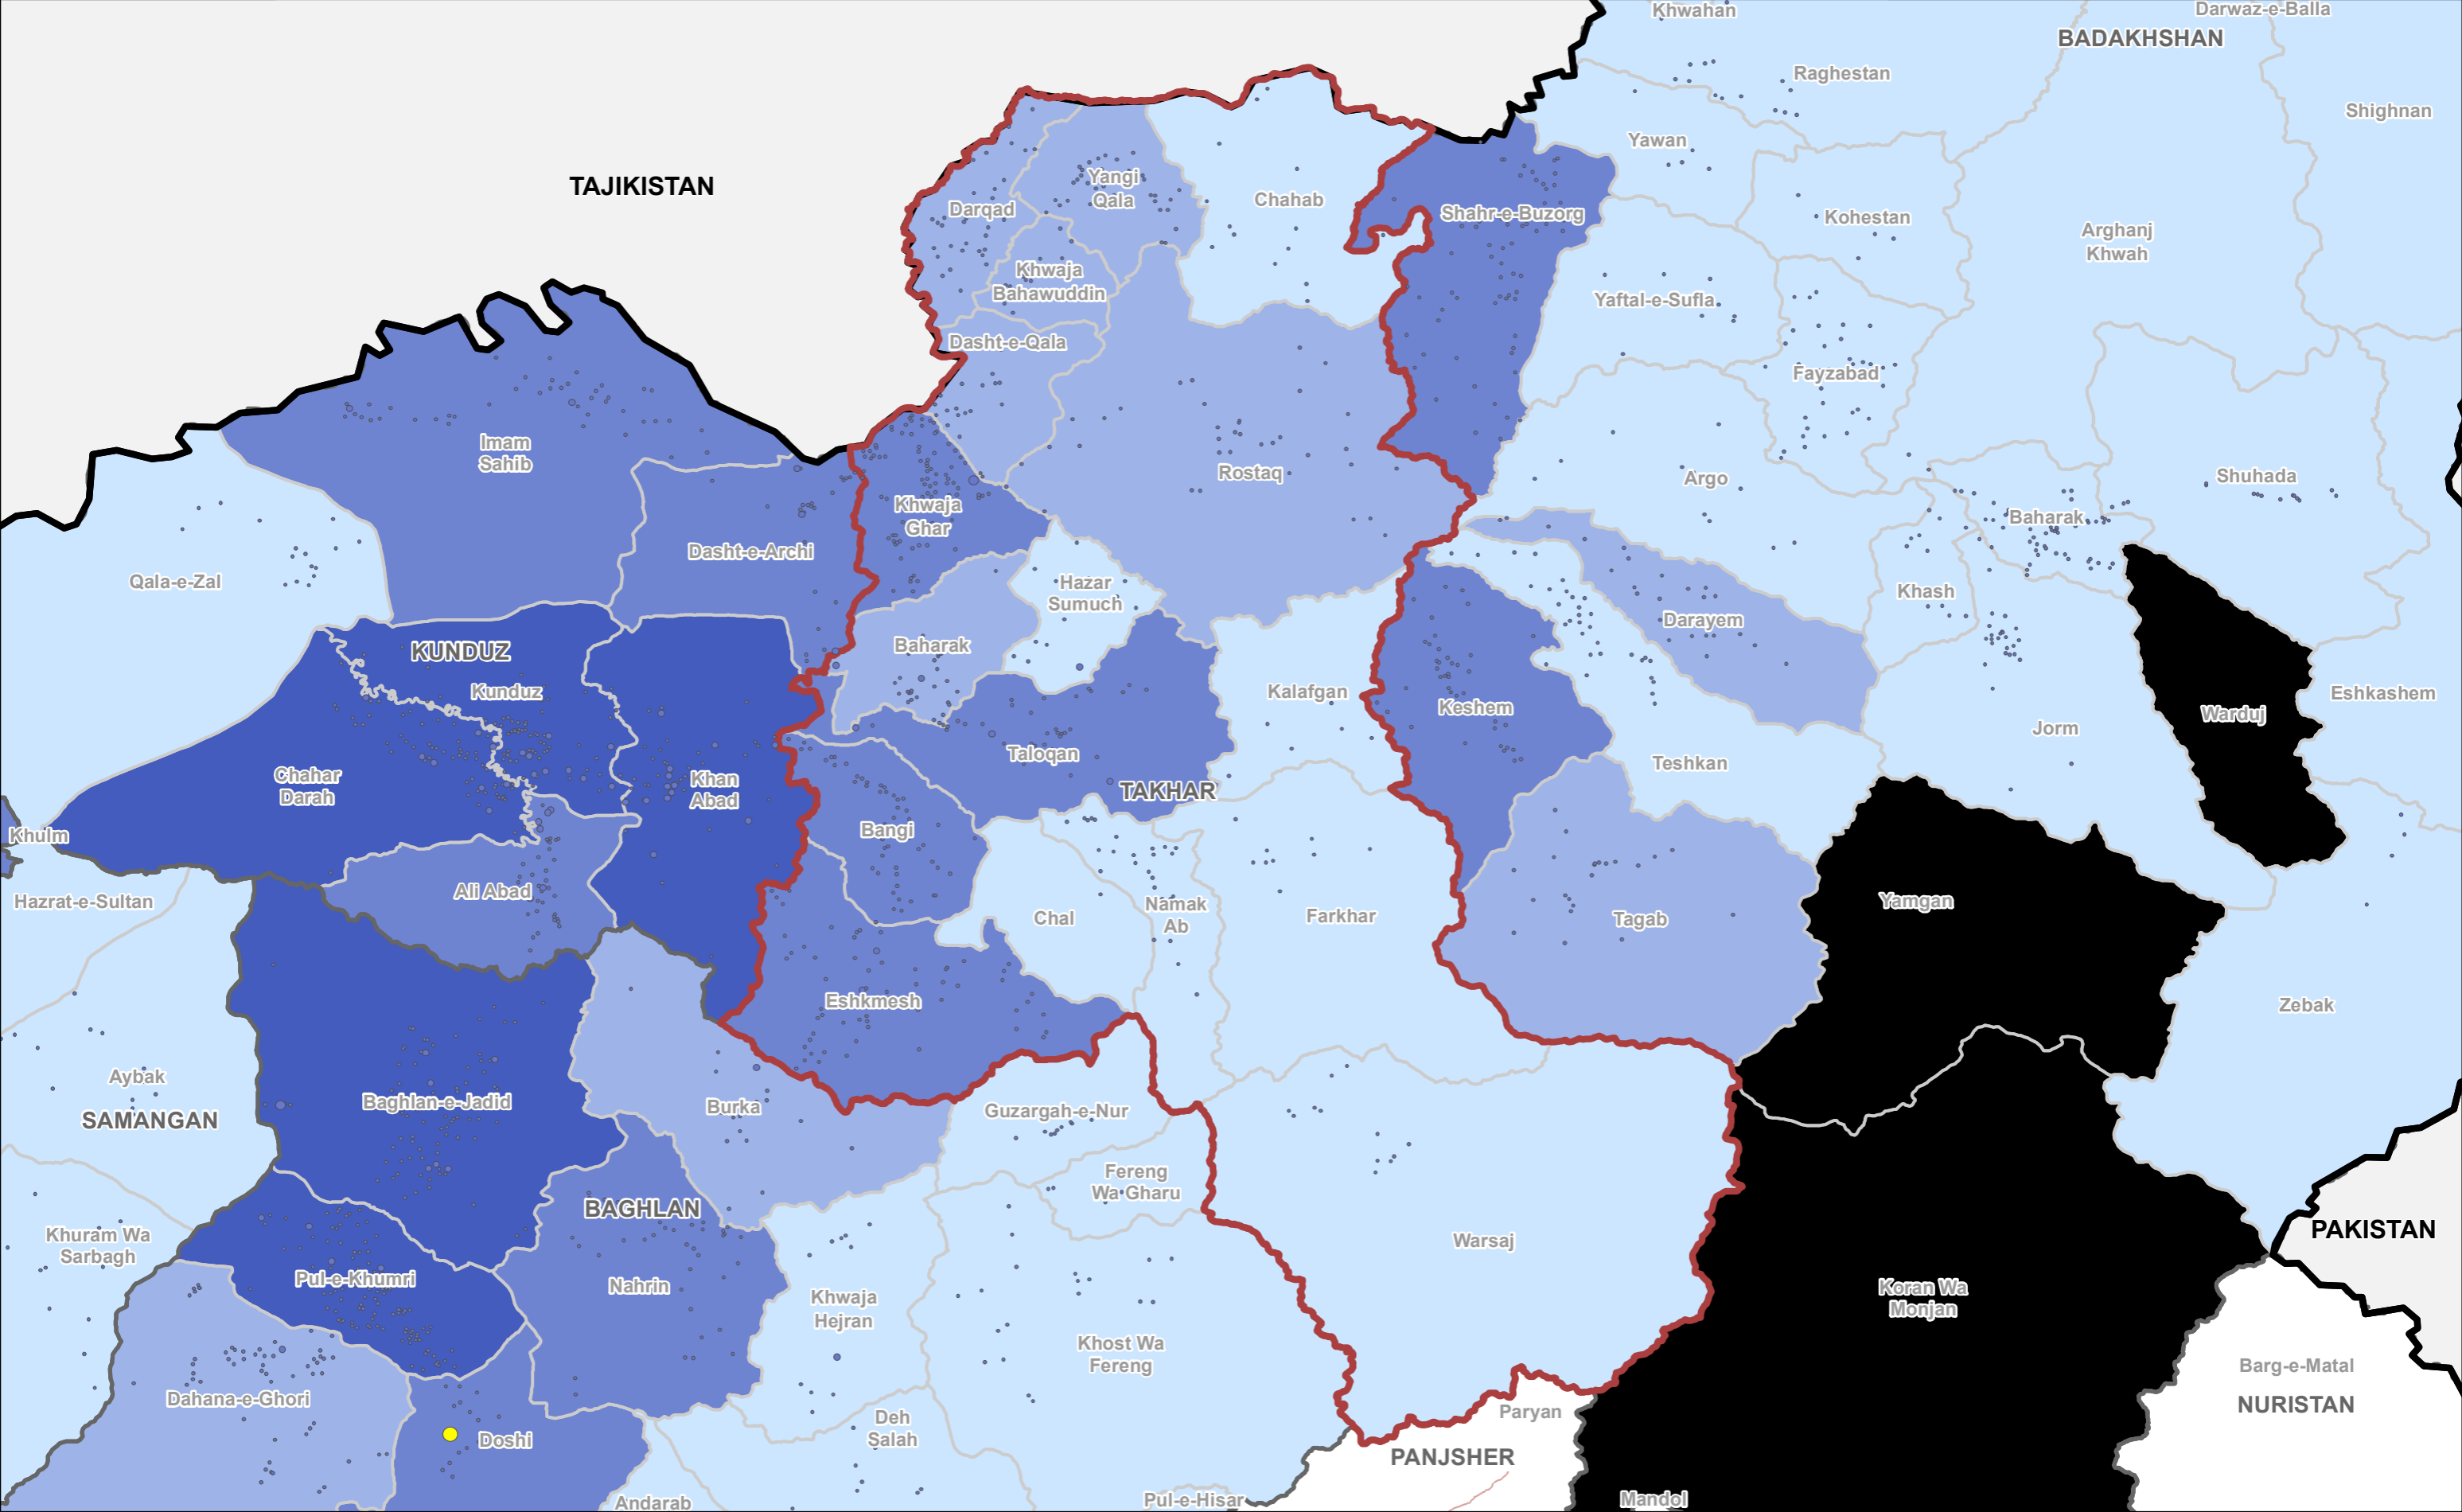

DTM AFGHANISTAN
 Baseline Mobility Assessment | District Level
 | Total Inflow (Returnees+IDPs) | June 2019
 Province: Takhar

Co-funded by the European Union

Source Data : IOM, AGCHO, AIMS, CSO, OSM | Date production: 09 Oct 2019
 Disclaimer : This map is for illustration purposes only. Names and boundaries on this map do not imply official endorsement or acceptance by IOM.
<https://afghanistan.iom.int/> - email : iomkabuldtmallusers@iom.int

DTM AFGHANISTAN
Baseline Mobility Assessment | District Level
| Returnees from Abroad | June 2019

Province: **Takhar**

IOM • OIM

Co-funded by the **European Union**

Source Data : IOM, AGCHO, AIMS, CSO, OSM | Date production: 09 Oct 2019
 Disclaimer : This map is for illustration purposes only. Names and boundaries on this map do not imply official endorsement or acceptance by IOM.
<https://afghanistan.iom.int/> - email : iomkabuldtmallusers@iom.int

Total Arrival IDPs per District

No IDs or Returnees
< 5,000
5,001 - 10,000
10,001 - 25,000
25,001 - 50,000
> 50,000

Countries Province Province of Interest District Not Accessible

Total Arrival IDPs Per Settlement

Out Migrants per District

Out Migrants per Settlement

DTM AFGHANISTAN

Baseline Mobility Assessment | District Level

| Out-Migrants | June 2019

Province: Takhar

1 cm = 9 km 1:891,000

Kilometer