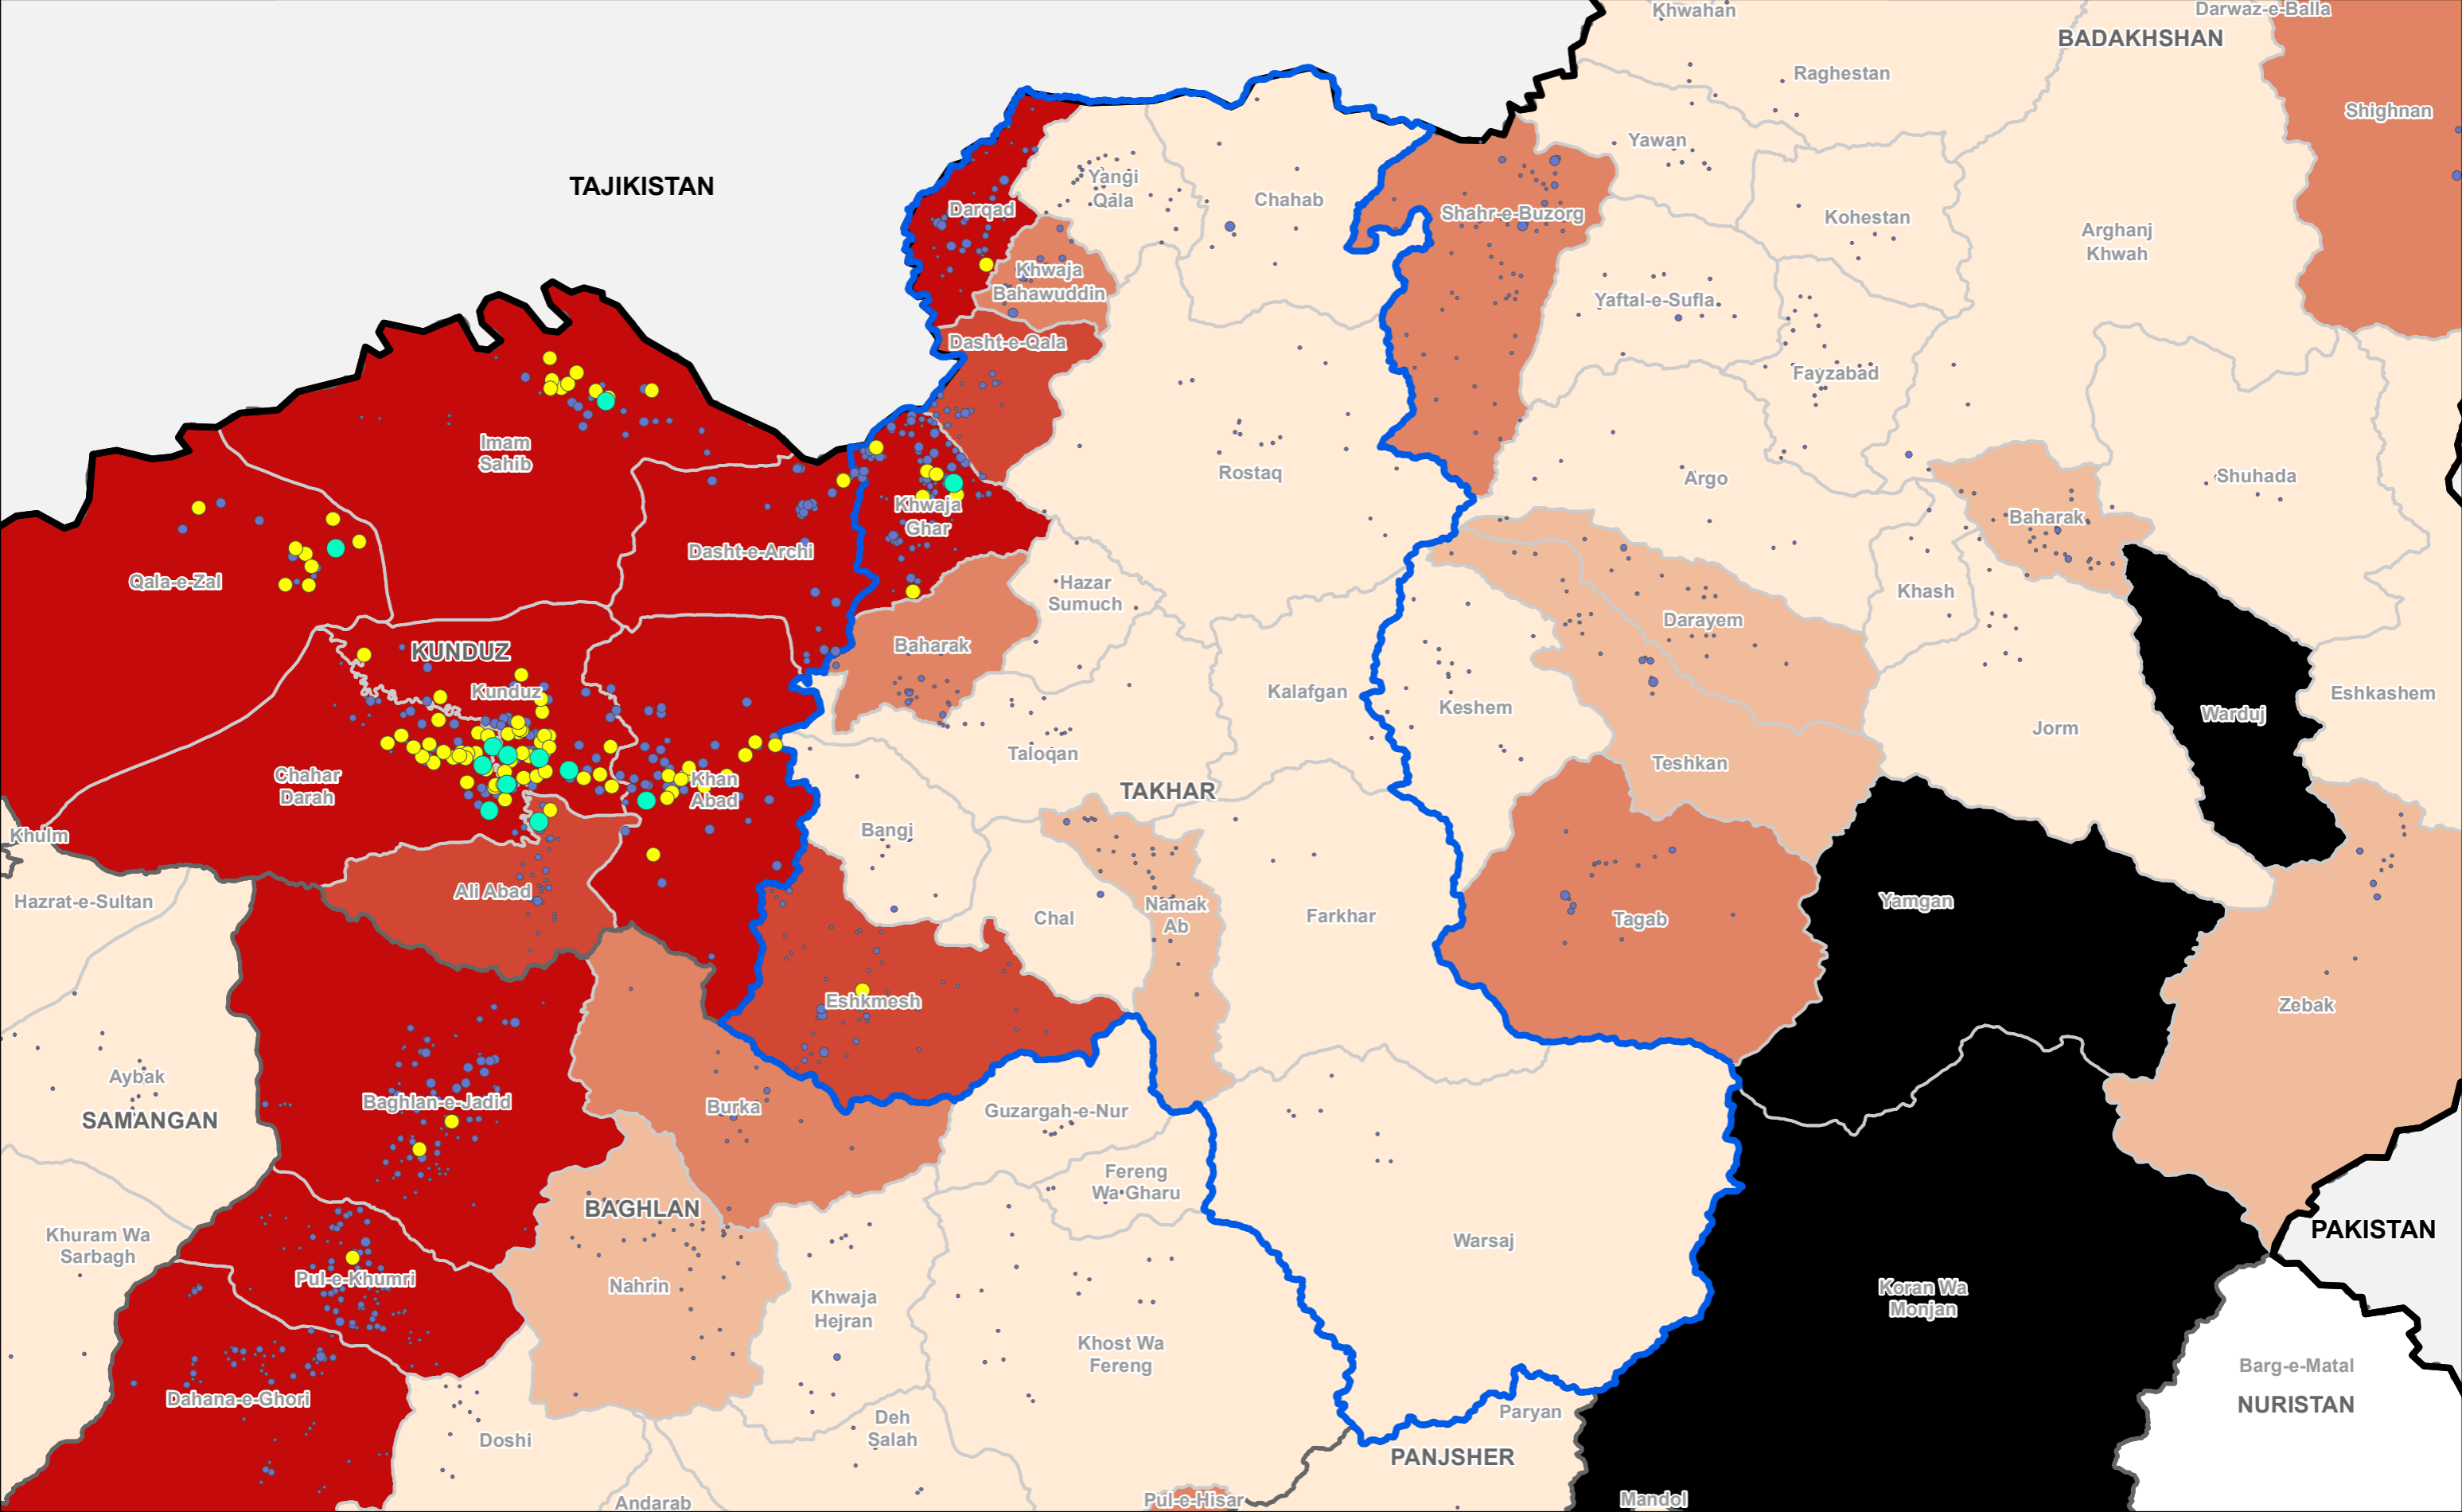

DTM AFGHANISTAN
Baseline Mobility Assessment | District Level
| Returnees from Abroad | June 2019

Province: **Takhar**

IOM • OIM

Co-funded by the **European Union**

Source Data : IOM, AGCHO, AIMS, CSO, OSM | Date production: 09 Oct 2019
 Disclaimer : This map is for illustration purposes only. Names and boundaries on this map do not imply official endorsement or acceptance by IOM.
<https://afghanistan.iom.int/> - email : iomkabuldtmallusers@iom.int

Total Arrival IDPs per District

No IDs or Returnees
< 5,000
5,001 - 10,000
10,001 - 25,000
25,001 - 50,000
> 50,000

Countries Province Province of Interest District Not Accessible

Total Arrival IDPs Per Settlement

Province: Takhar

1 cm = 9 km 1:891,000

Co-funded by the European Union

Source Data : IOM, AGCHO, AIMS, CSO, OSM | Date production: 09 Oct 2019
 Disclaimer : This map is for illustration purposes only. Names and boundaries on this map do not imply official endorsement or acceptance by IOM.
<https://afghanistan.iom.int/> - email : iomkabuldtmallusers@iom.int

Out Migrants per District

Out Migrants per Settlement

DTM AFGHANISTAN

Baseline Mobility Assessment | District Level

| Out-Migrants | June 2019

Province: Takhar

1 cm = 9 km 1:891,000

Kilometer