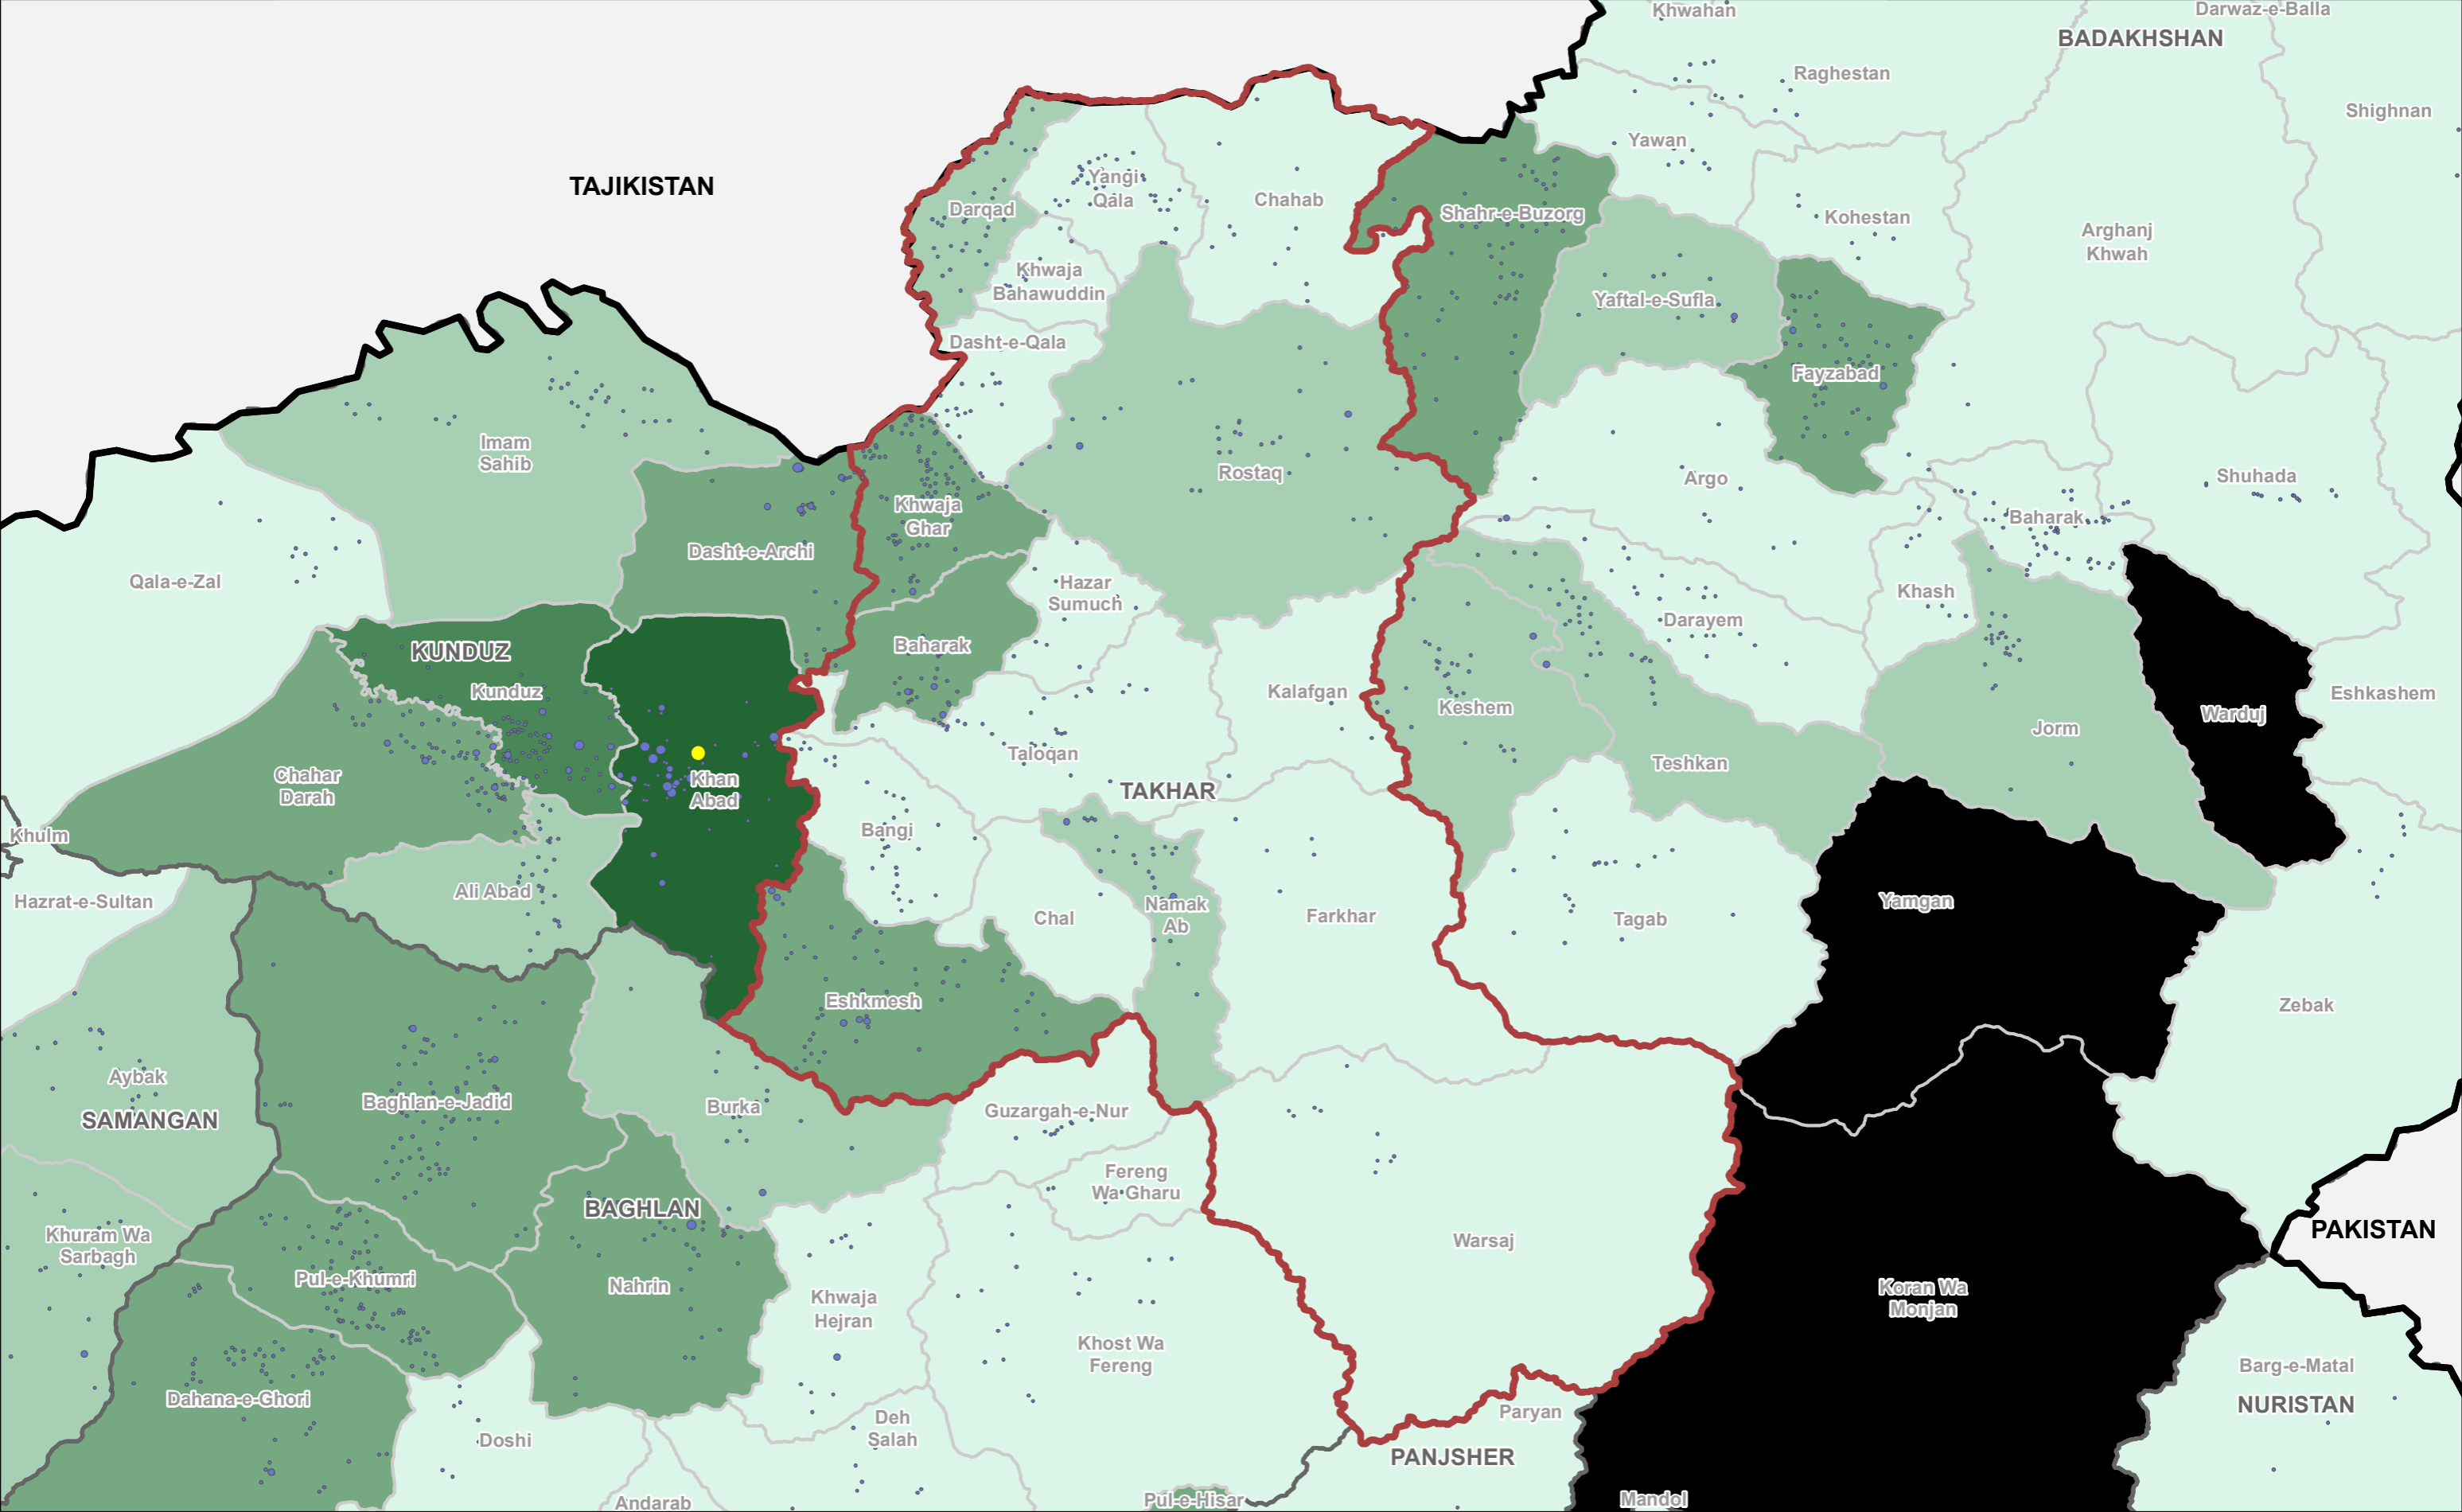

Countries
 Province
 Province of Interest
 District
 Not Accessible