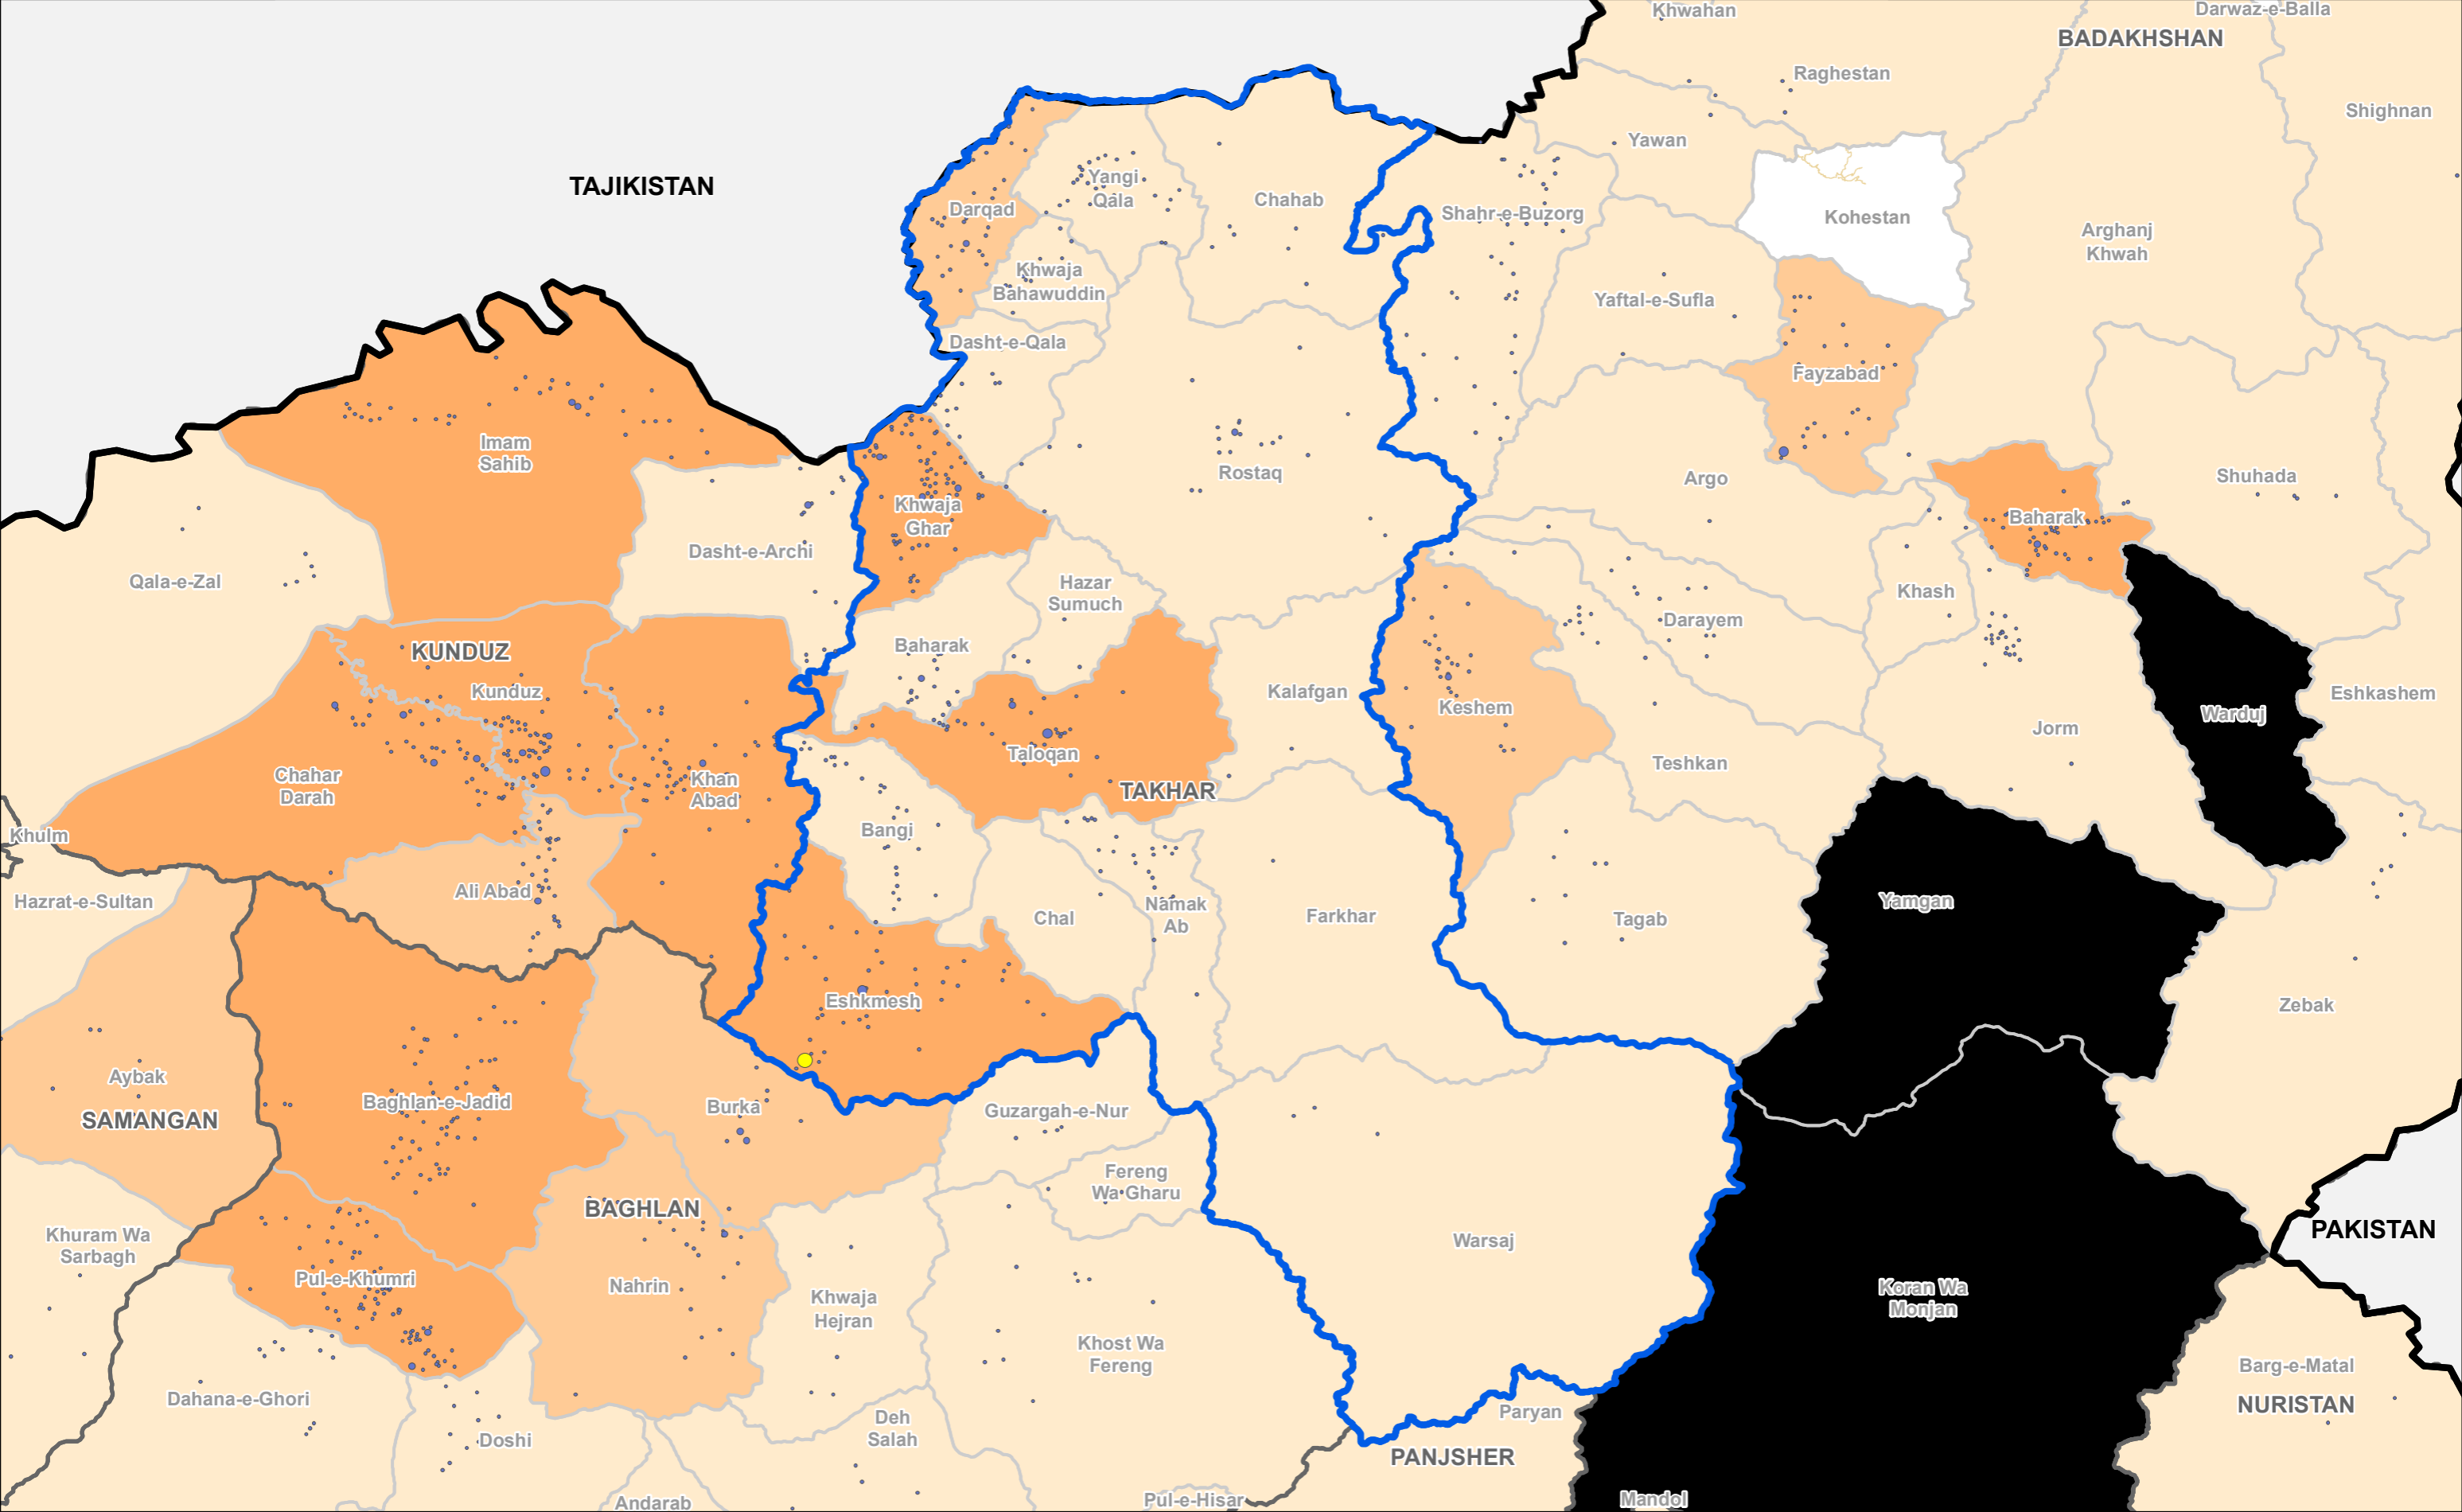

Total Arrival IDPs per District

No IDs or Returnees
< 5,000
5,001 - 10,000
10,001 - 25,000
25,001 - 50,000
> 50,000

Countries Province Province of Interest District Not Accessible

Total Arrival IDPs Per Settlement

< 1,000
1,001 - 2,500
2,501 - 5,000
5,001 - 10,000
> 10,000

DTM AFGHANISTAN

Baseline Mobility Assessment | District Level

| Arrival IDPs | June 2019

Province: Takhar

1 cm = 9 km 1:891,000

0 10 20 40
Kilometer

Co-funded by the European Union

Source Data : IOM, AGCHO, AIMS, CSO, OSM | Date production: 08 Oct 2019
Disclaimer : This map is for illustration purposes only. Names and boundaries on this map do not imply official endorsement or acceptance by IOM.
<https://afghanistan.iom.int/> - email : iomkabuldtmallusers@iom.int