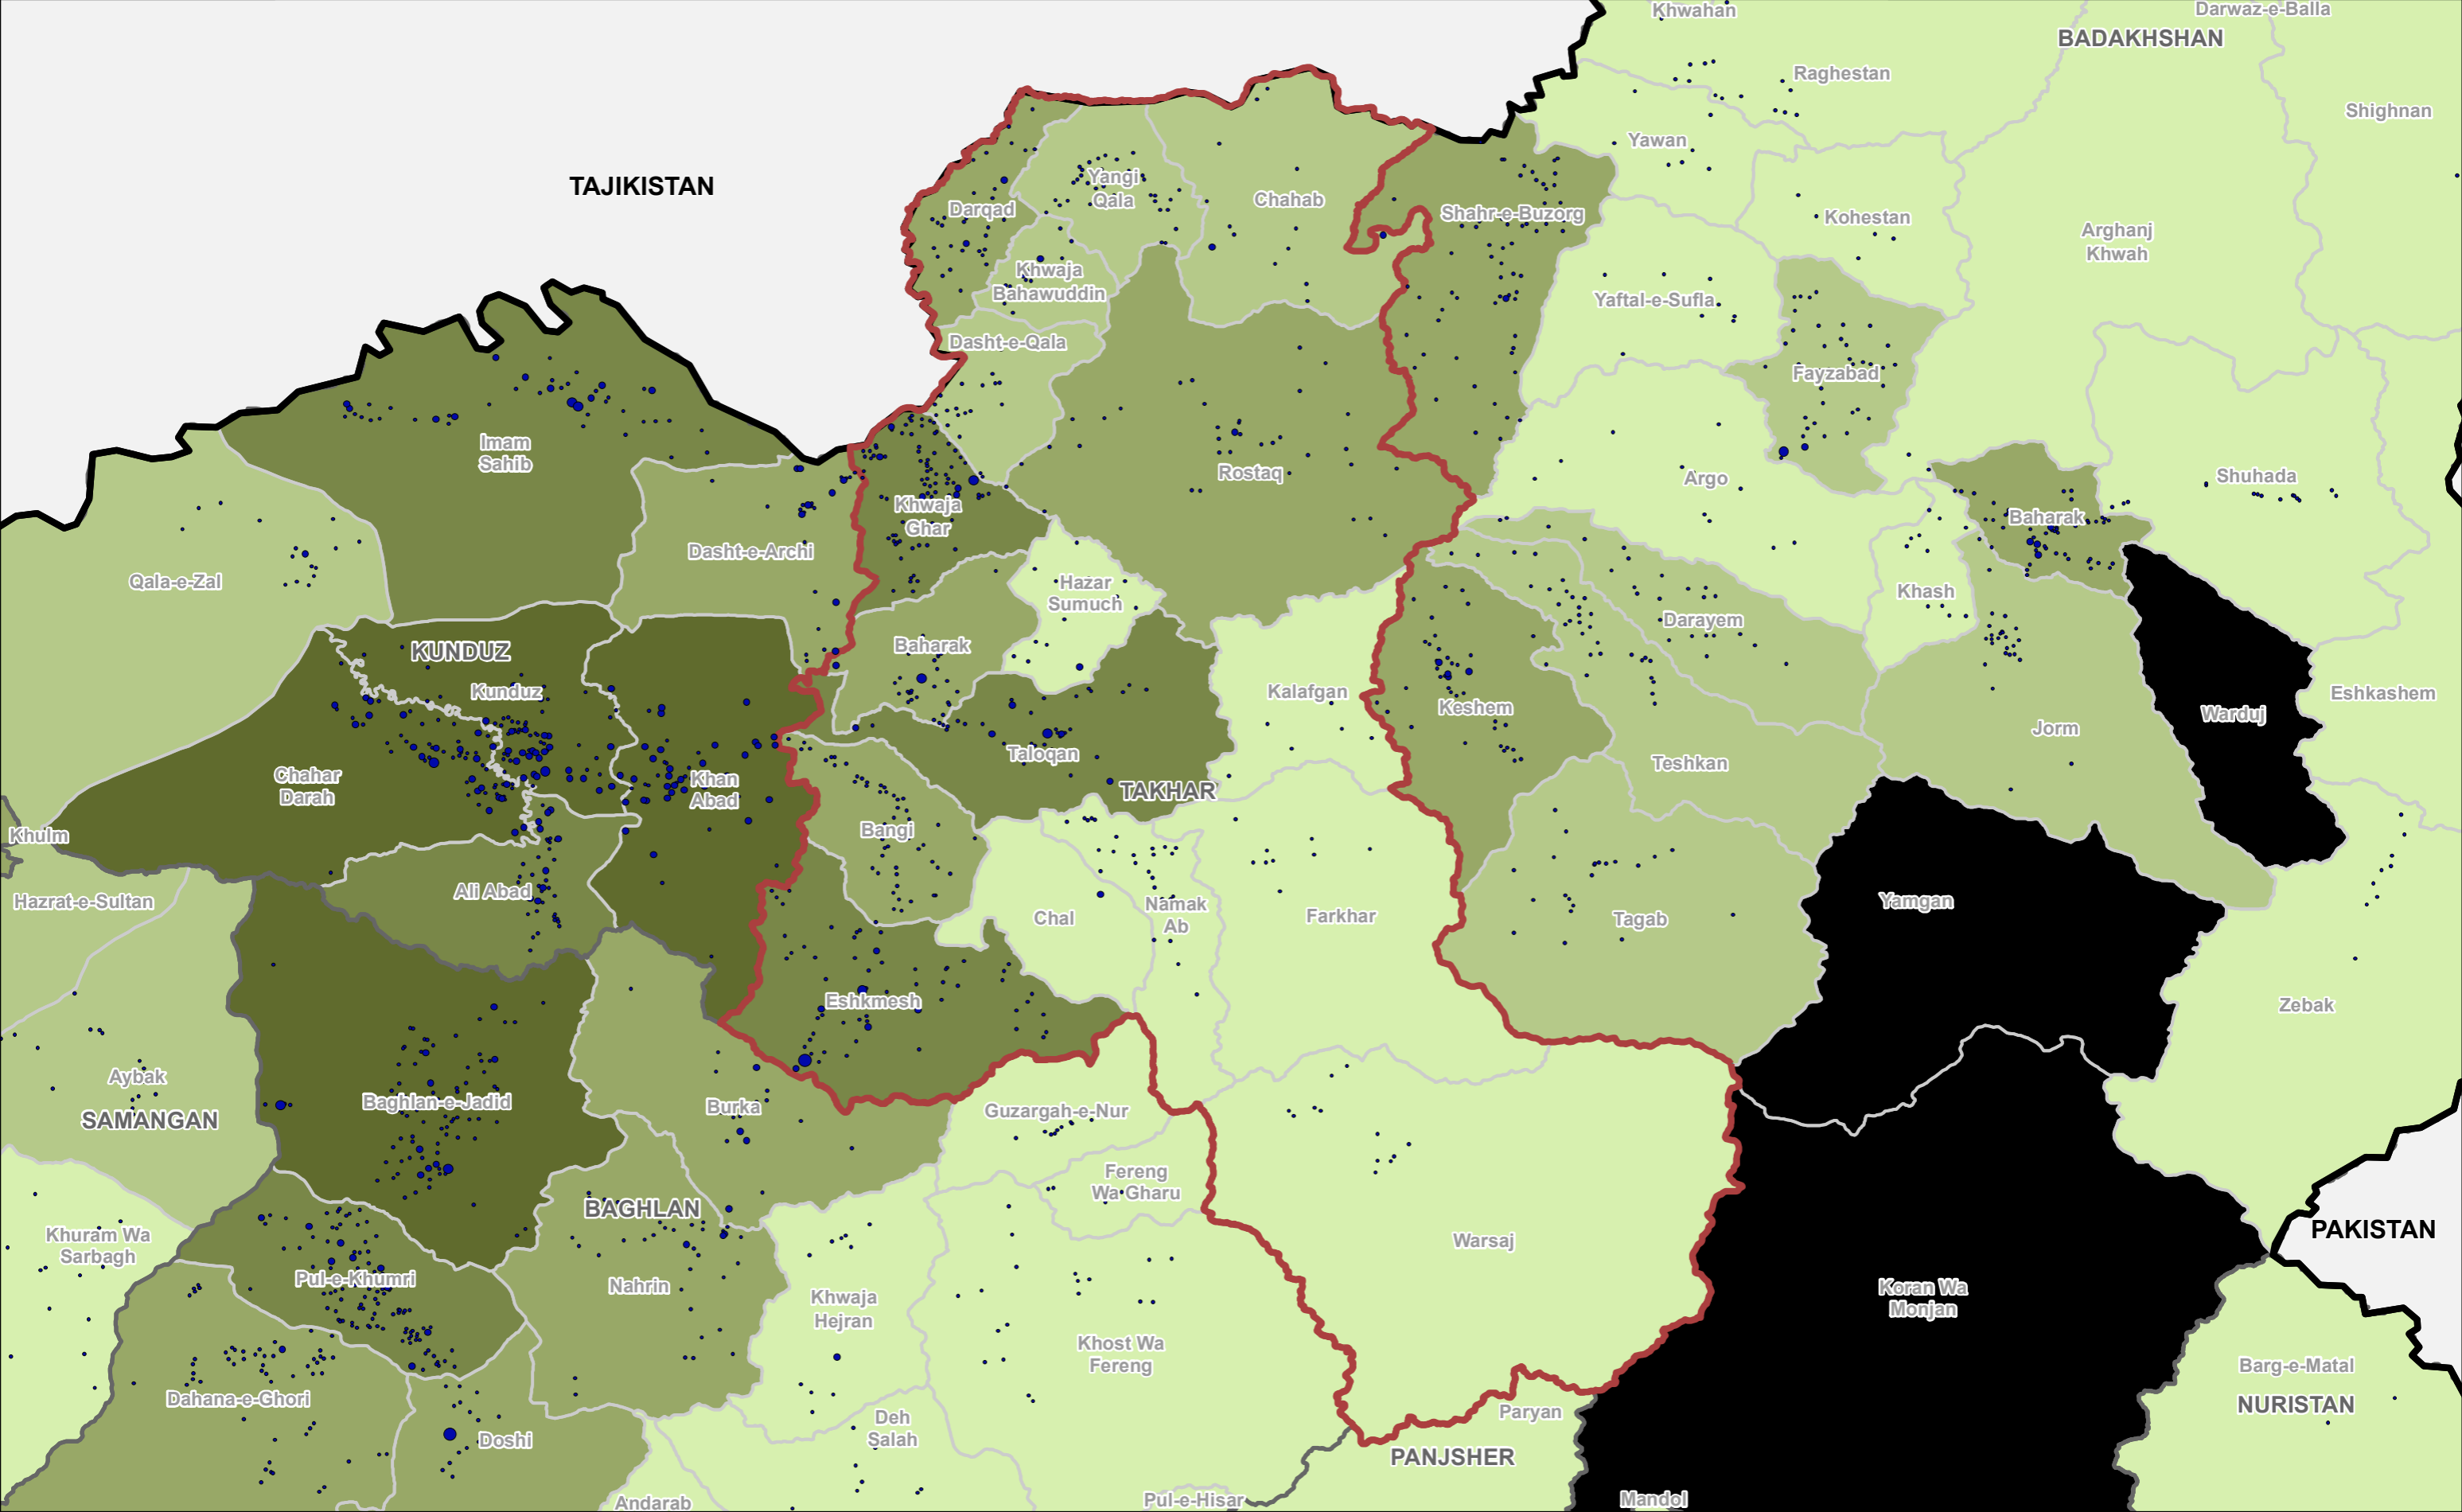

DTM AFGHANISTAN
 Baseline Mobility Assessment | District Level
 | Total Inflow (Returnees+IDPs) | June 2019
 Province: Takhar

Co-funded by the European Union

Source Data : IOM, AGCHO, AIMS, CSO, OSM | Date production: 09 Oct 2019
 Disclaimer : This map is for illustration purposes only. Names and boundaries on this map do not imply official endorsement or acceptance by IOM.
<https://afghanistan.iom.int/> - email : iomkabuldtmallusers@iom.int

DTM AFGHANISTAN
Baseline Mobility Assessment | District Level
| Returnees from Abroad | June 2019

Province: **Takhar**

IOM • OIM

Co-funded by the **European Union**

Source Data : IOM, AGCHO, AIMS, CSO, OSM | Date production: 09 Oct 2019
 Disclaimer : This map is for illustration purposes only. Names and boundaries on this map do not imply official endorsement or acceptance by IOM.
<https://afghanistan.iom.int/> - email : iomkabuldtmallusers@iom.int

Total Arrival IDPs per District

No IDs or Returnees
< 5,000
5,001 - 10,000
10,001 - 25,000
25,001 - 50,000
> 50,000

Countries Province Province of Interest District Not Accessible

Total Arrival IDPs Per Settlement

Out Migrants per District

Out Migrants per Settlement

DTM AFGHANISTAN

Baseline Mobility Assessment | District Level

| Out-Migrants | June 2019

Province: Takhar

1 cm = 9 km 1:891,000

Kilometer