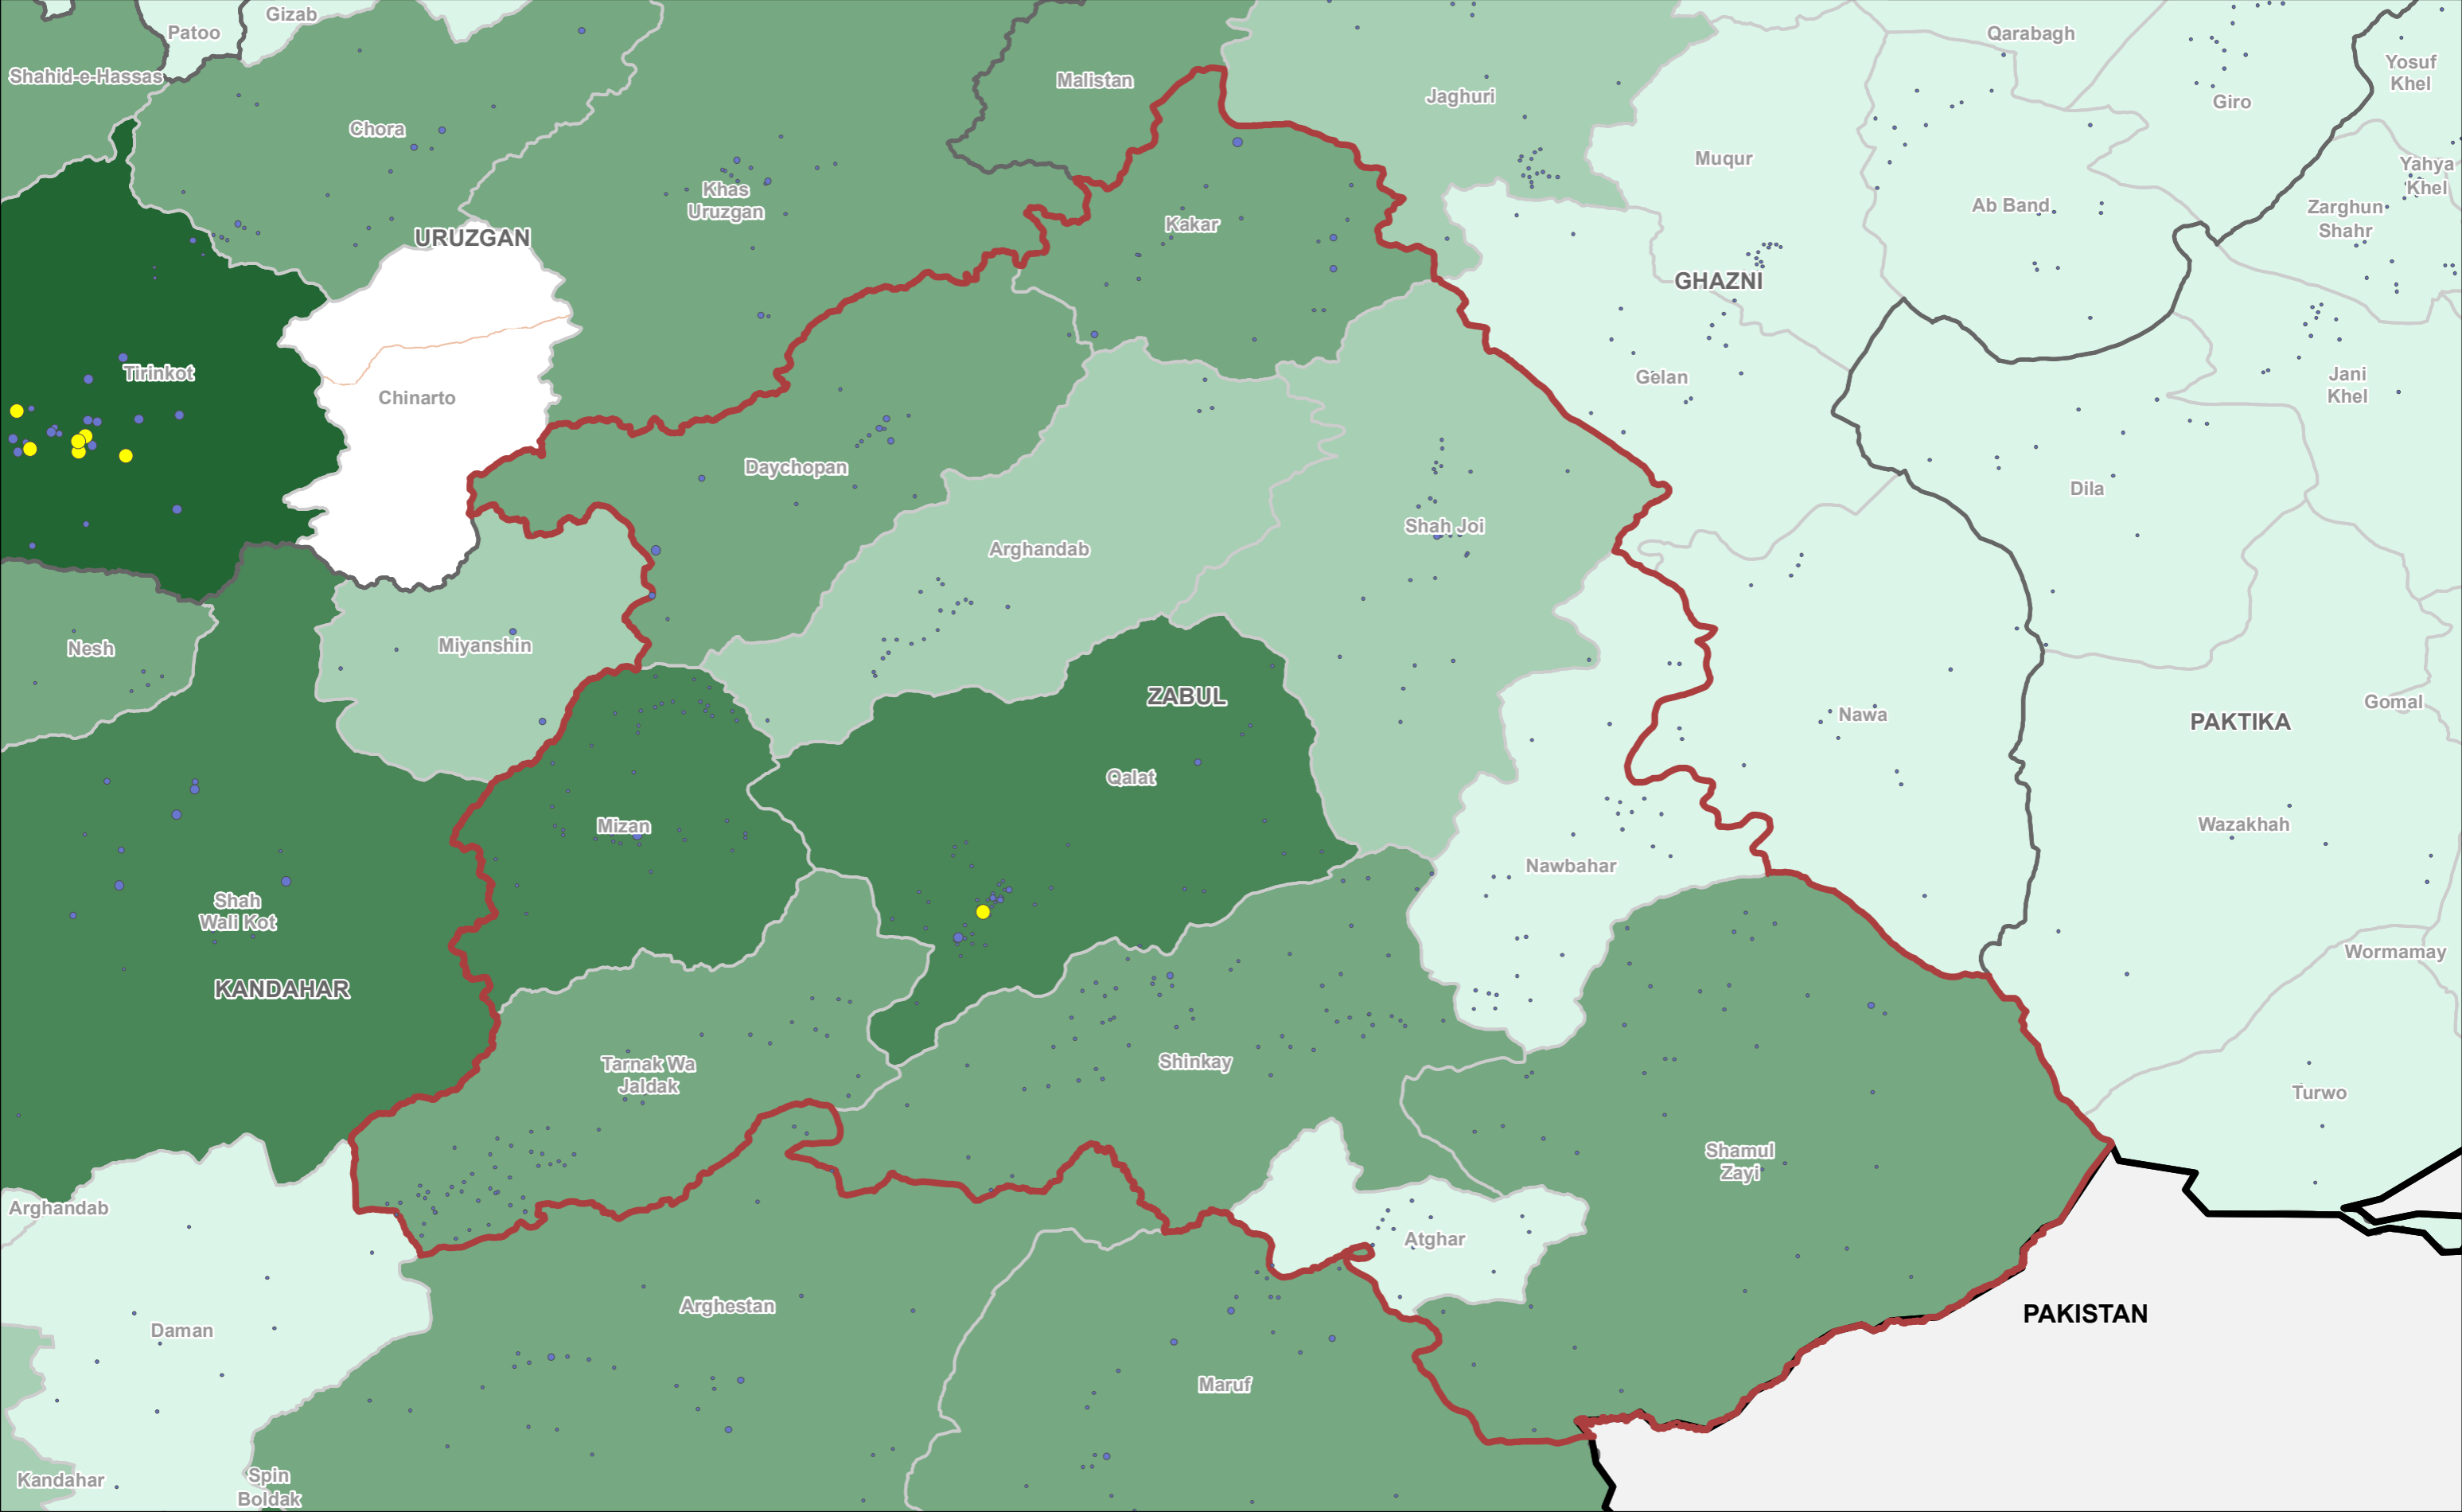

DTM AFGHANISTAN
Baseline Mobility Assessment | District Level
| Returnees from Abroad | June 2019

Province: Zabul

1 cm = 8 km 1:755,000

Co-funded by the European Union

Source Data : IOM, AGCHO, AIMS, CSO, OSM | Date production: 09 Oct 2019
 Disclaimer : This map is for illustration purposes only. Names and boundaries on this map do not imply official endorsement or acceptance by IOM.
<https://afghanistan.iom.int/> - email : iomkabuldtmallusers@iom.int

Co-funded by the European Union

Countries
 Province
 Province of Interest
 District
 Not Accessible

Countries
 Province
 Province of Interest
 District
 Not Accessible

DTM AFGHANISTAN 1 cm = 8 km 1:755,000

Baseline Mobility Assessment | District Level | Returned IDPs | June 2019

Province: Zabul

Co-funded by the European Union

IOM • OIM

Source Data : IOM, AGCHO, AIMS, CSO, OSM | Date production: 09 Oct 2019
 Disclaimer : This map is for illustration purposes only. Names and boundaries on this map do not imply official endorsement or acceptance by IOM.
<https://afghanistan.iom.int/> - email : iomkabuldtmallusers@iom.int

Legend symbols: Countries (black outline), Province (grey outline), Province of Interest (blue outline), District (light grey outline), Not Accessible (black fill).

DTM AFGHANISTAN
 Baseline Mobility Assessment | District Level
 | Out-Migrants | June 2019