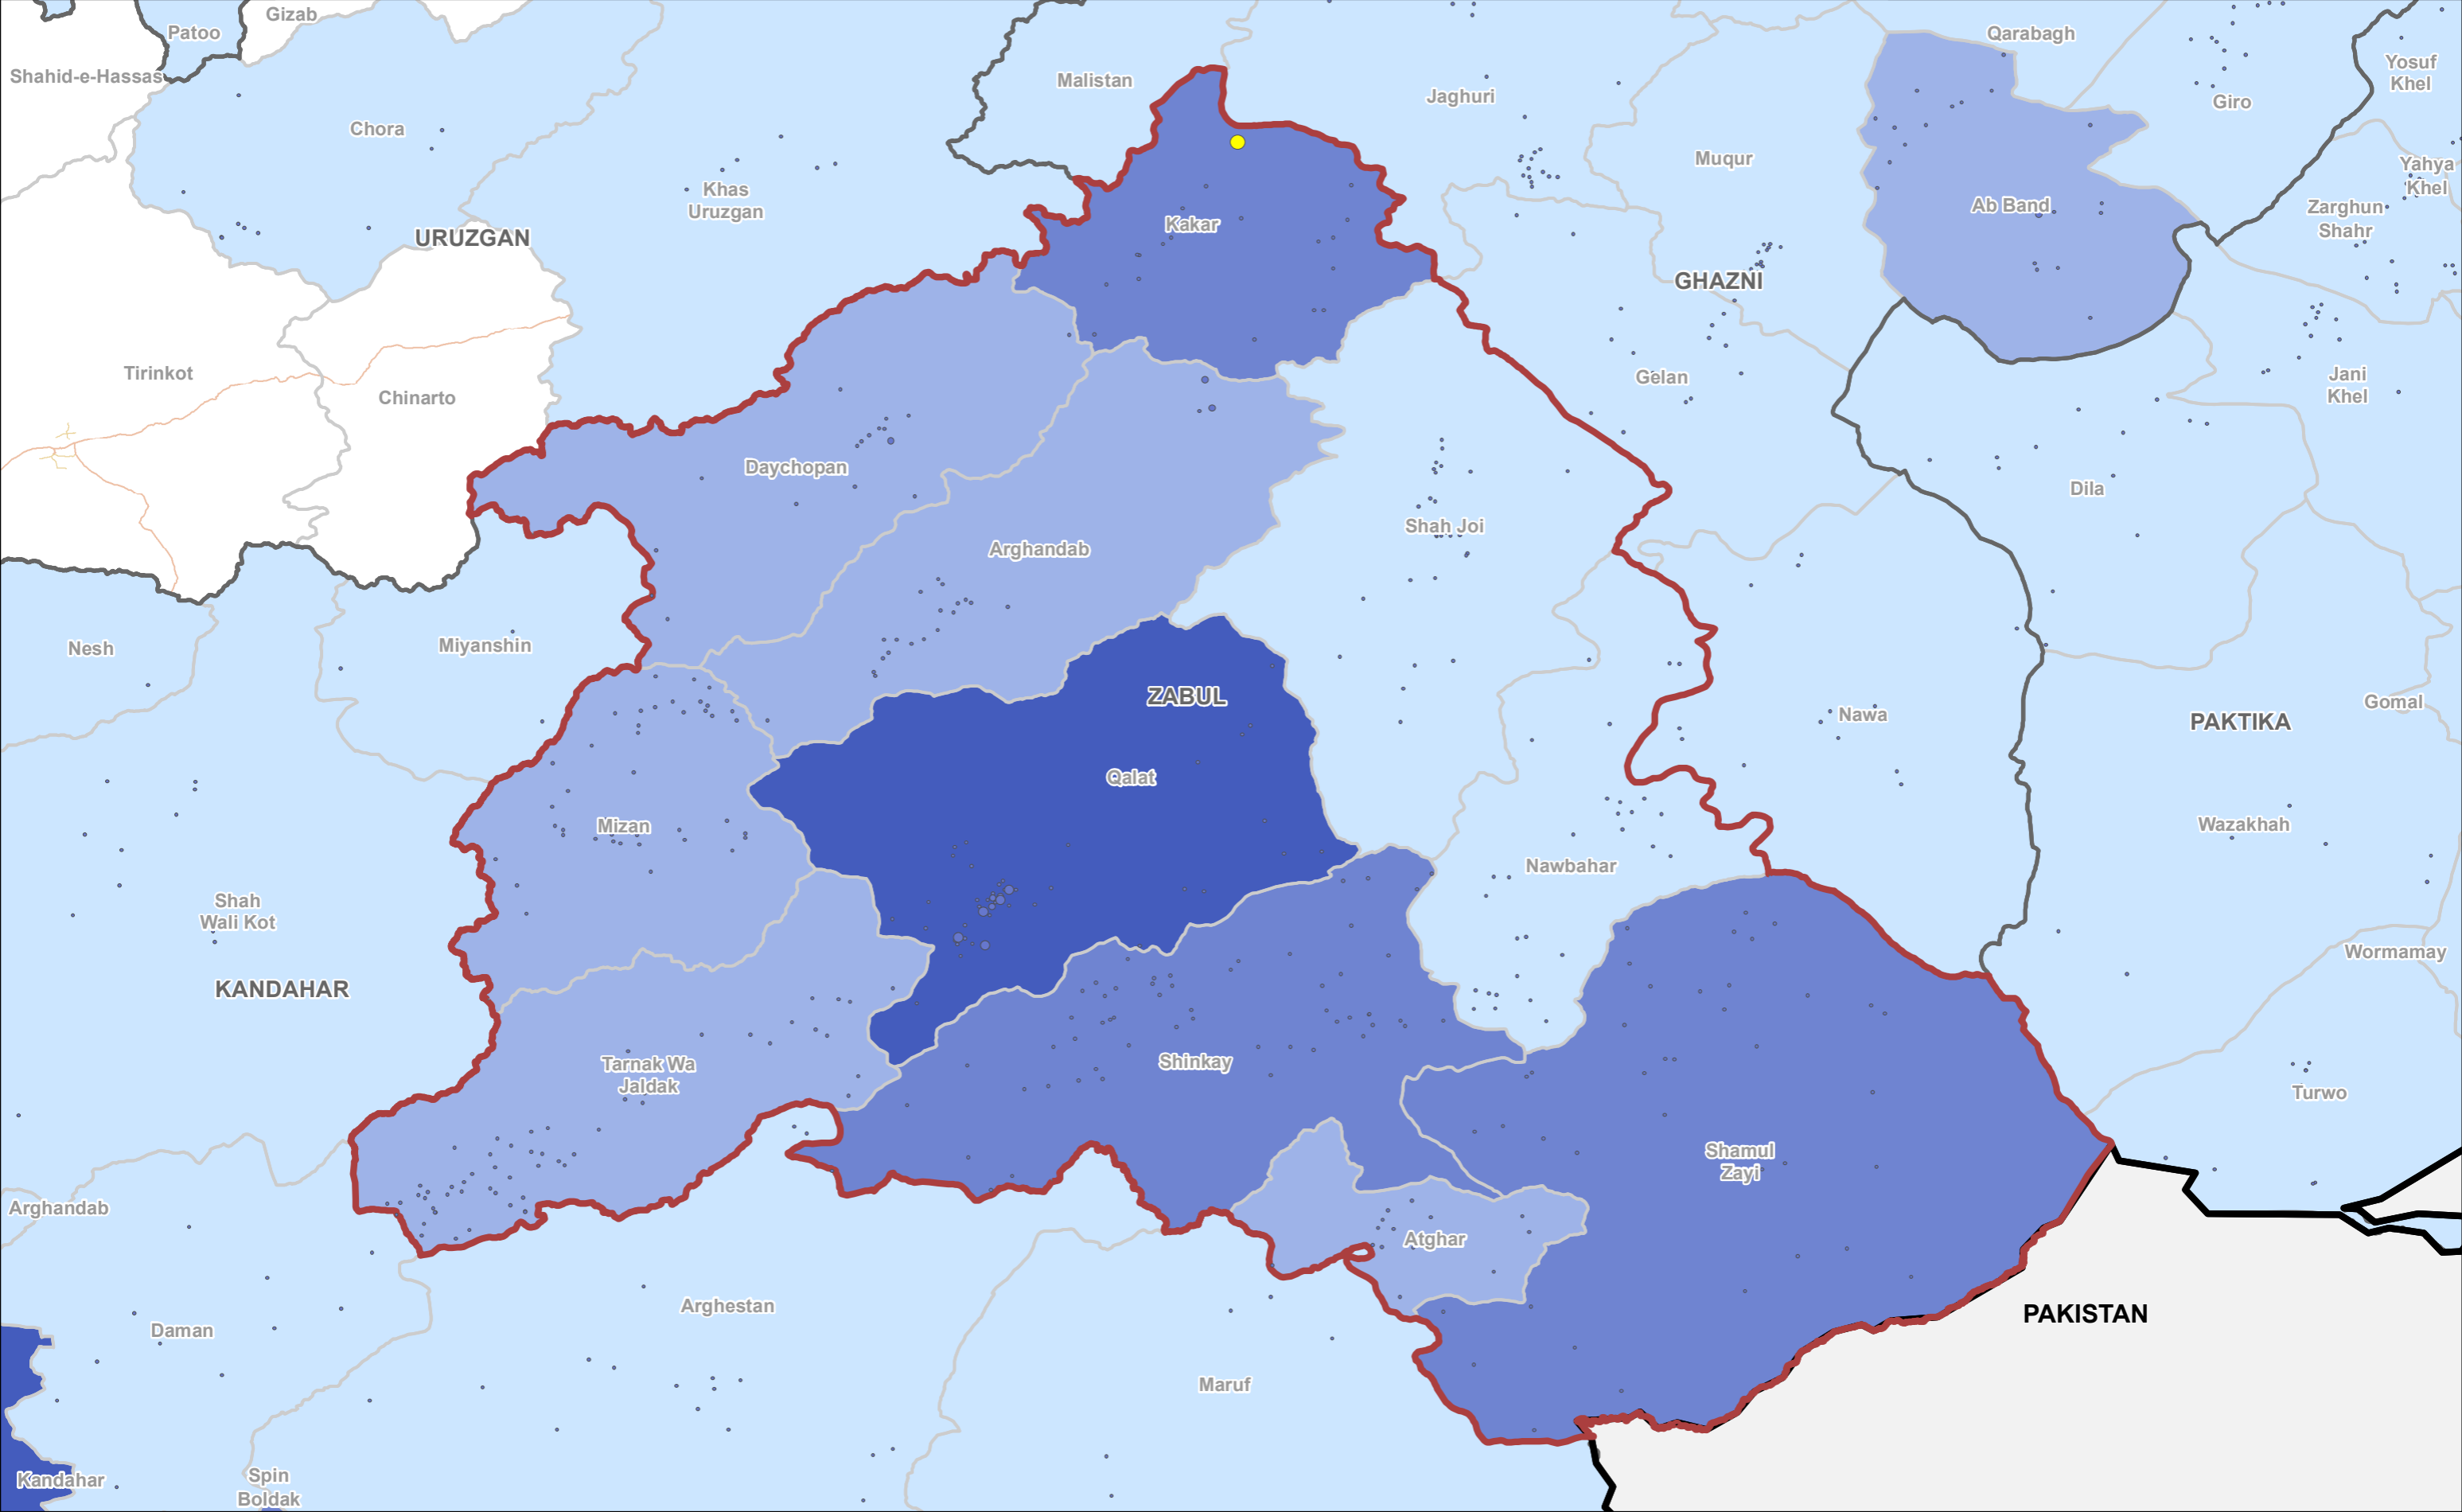

DTM AFGHANISTAN
 Baseline Mobility Assessment | District Level
 | Total Inflow (Returnees+IDPs) | June 2019
 Province: Zabul

Source Data : IOM, AGCHO, AIMS, CSO, OSM | Date production: 09 Oct 2019
 Disclaimer : This map is for illustration purposes only. Names and boundaries on this map do not imply official endorsement or acceptance by IOM.
<https://afghanistan.iom.int/> - email : iomkabuldtmallusers@iom.int

DTM AFGHANISTAN
Baseline Mobility Assessment | District Level
| Returnees from Abroad | June 2019

Province: Zabul

1 cm = 8 km 1:755,000

Co-funded by the European Union

Source Data : IOM, AGCHO, AIMS, CSO, OSM | Date production: 09 Oct 2019
 Disclaimer : This map is for illustration purposes only. Names and boundaries on this map do not imply official endorsement or acceptance by IOM.
<https://afghanistan.iom.int/> - email : iomkabuldtmallusers@iom.int

Co-funded by the European Union

Countries
 Province
 Province of Interest
 District
 Not Accessible

Countries
 Province
 Province of Interest
 District
 Not Accessible

DTM AFGHANISTAN 1 cm = 8 km 1:755,000

Legend symbols: Countries (black outline), Province (grey outline), Province of Interest (blue outline), District (light grey outline), Not Accessible (black fill).

DTM AFGHANISTAN
 Baseline Mobility Assessment | District Level
 | Out-Migrants | June 2019