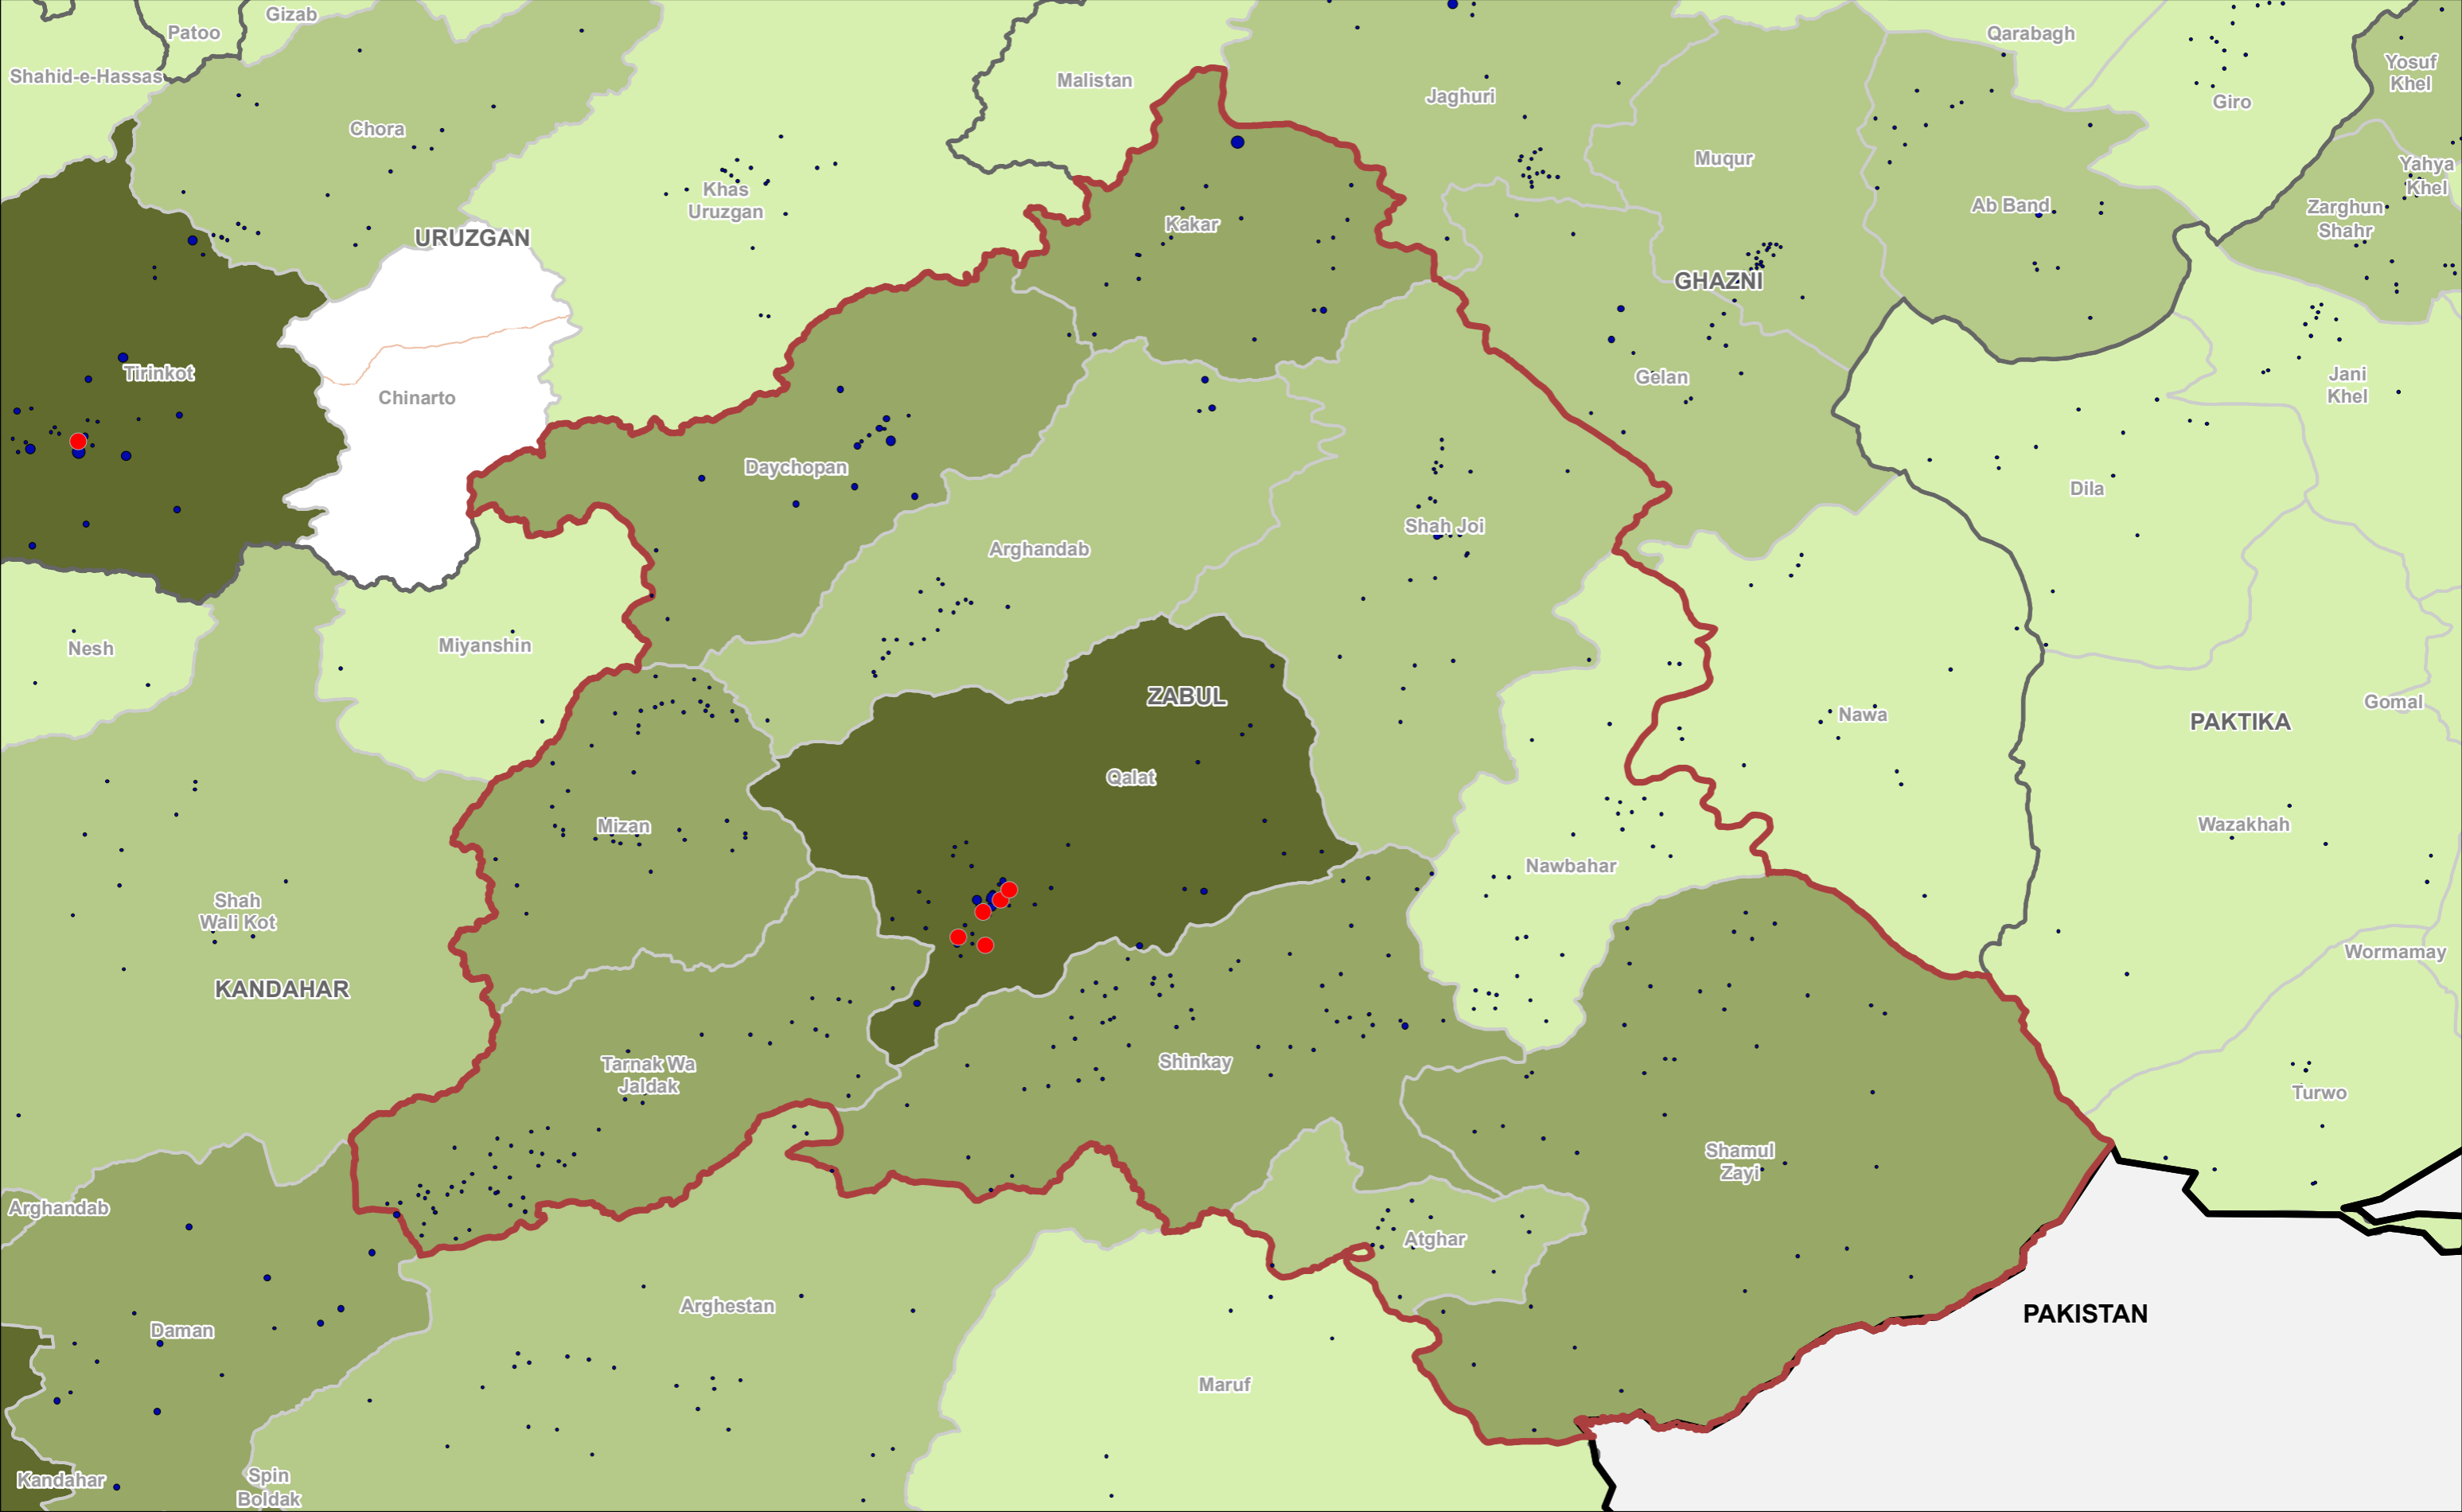

DTM AFGHANISTAN
 Baseline Mobility Assessment | District Level
 | Total Inflow (Returnees+IDPs) | June 2019
 Province: Zabul

Source Data : IOM, AGCHO, AIMS, CSO, OSM | Date production: 09 Oct 2019
 Disclaimer : This map is for illustration purposes only. Names and boundaries on this map do not imply official endorsement or acceptance by IOM.
<https://afghanistan.iom.int/> - email : iomkabuldtmallusers@iom.int

DTM AFGHANISTAN
Baseline Mobility Assessment | District Level
| Returnees from Abroad | June 2019

Province: Zabul

1 cm = 8 km 1:755,000

Co-funded by the European Union

Source Data : IOM, AGCHO, AIMS, CSO, OSM | Date production: 09 Oct 2019
 Disclaimer : This map is for illustration purposes only. Names and boundaries on this map do not imply official endorsement or acceptance by IOM.
<https://afghanistan.iom.int/> - email : iomkabuldtmallusers@iom.int

Co-funded by the European Union

Countries
 Province
 Province of Interest
 District
 Not Accessible

Countries
 Province
 Province of Interest
 District
 Not Accessible

DTM AFGHANISTAN 1 cm = 8 km 1:755,000

Legend symbols: Countries (black outline), Province (grey outline), Province of Interest (blue outline), District (light grey outline), Not Accessible (black fill).

DTM AFGHANISTAN
 Baseline Mobility Assessment | District Level
 | Out-Migrants | June 2019