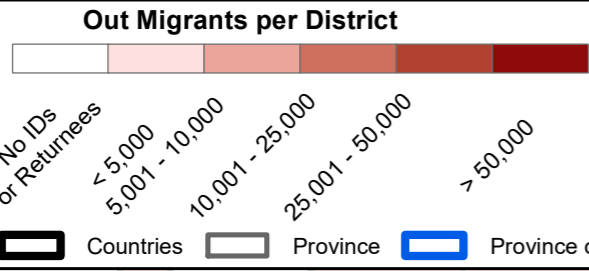

DTM AFGHANISTAN
Baseline Mobility Assessment | District Level
| Out-Migrants | June 2019

Province: Zabul

1 cm = 8 km 1:755,000

Co-funded by the
European Union

Source Data : IOM, AGCHO, AIMS, CSO, OSM | Date production: 09 Oct 2019
Disclaimer : This map is for illustration purposes only. Names and boundaries on this map do not imply official endorsement or acceptance by IOM.
<https://afghanistan.iom.int/> - email : iomkabuldtmallusers@iom.int