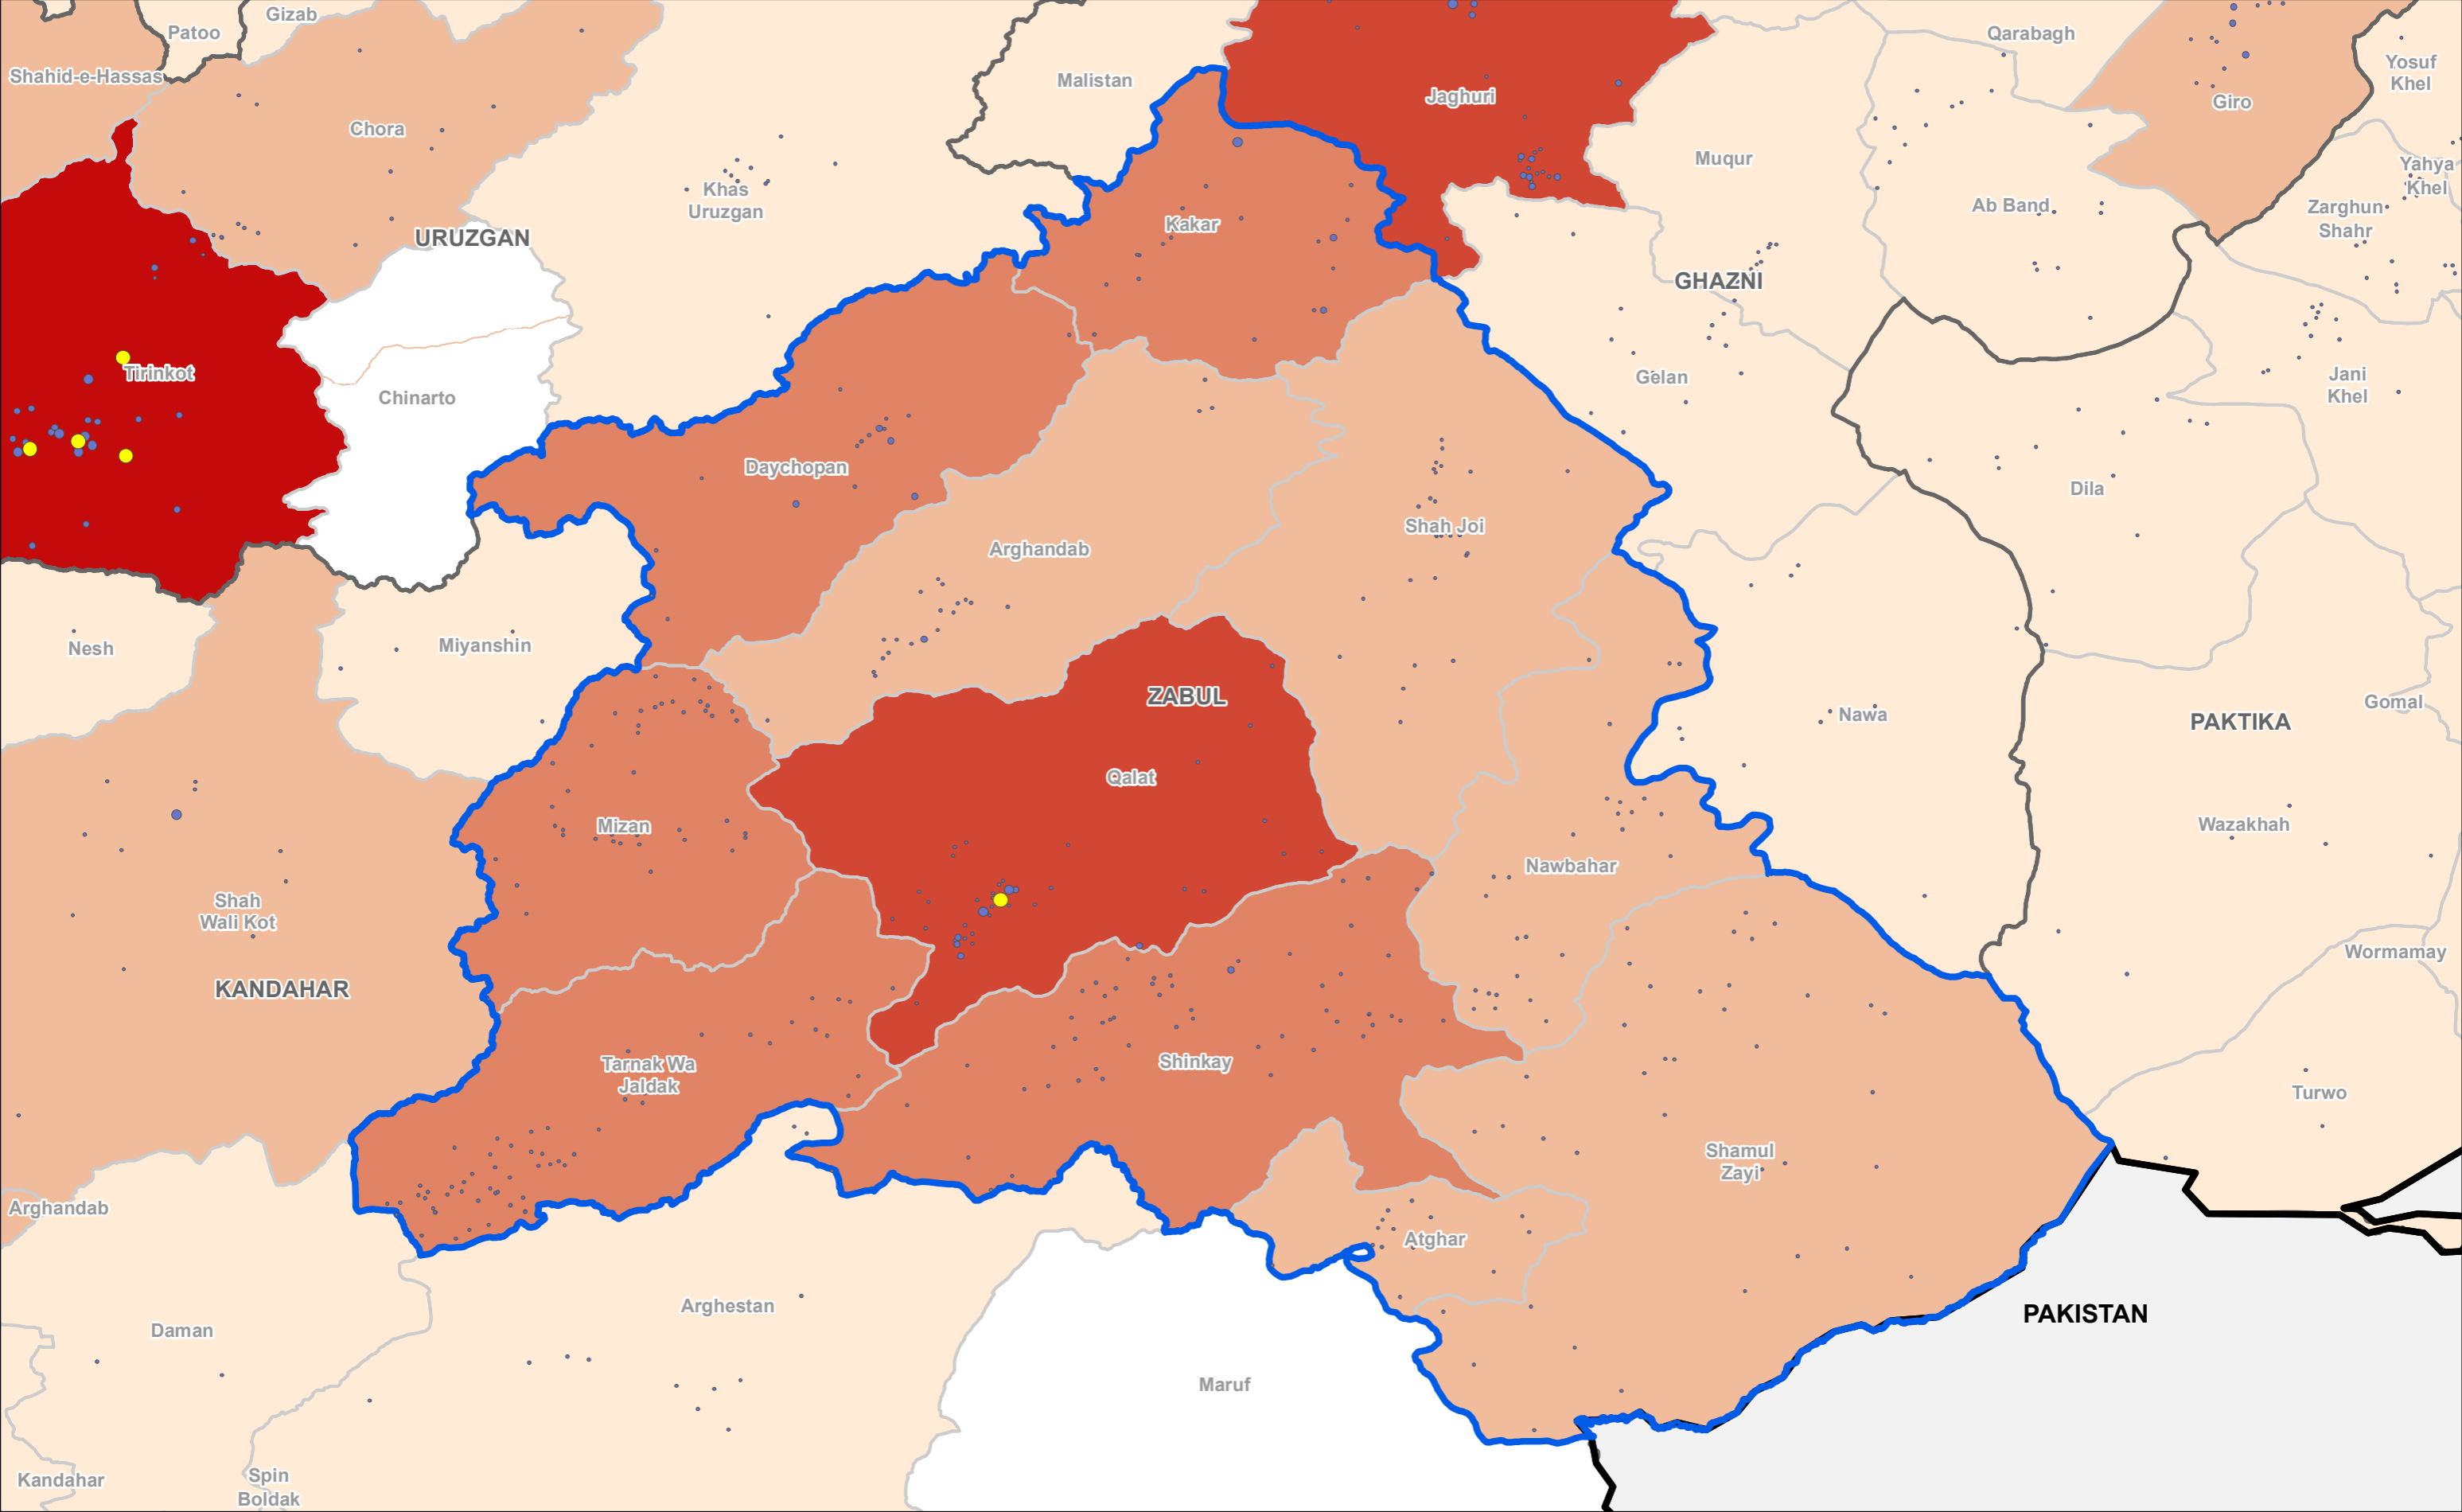

DTM AFGHANISTAN
 Baseline Mobility Assessment | District Level
 | Total Inflow (Returnees+IDPs) | June 2019
 Province: Zabul

Source Data : IOM, AGCHO, AIMS, CSO, OSM | Date production: 09 Oct 2019
 Disclaimer : This map is for illustration purposes only. Names and boundaries on this map do not imply official endorsement or acceptance by IOM.
<https://afghanistan.iom.int/> - email : iomkabuldtmallusers@iom.int

DTM AFGHANISTAN
Baseline Mobility Assessment | District Level
| Returnees from Abroad | June 2019

Province: Zabul

1 cm = 8 km 1:755,000

Co-funded by the European Union

Source Data : IOM, AGCHO, AIMS, CSO, OSM | Date production: 09 Oct 2019
 Disclaimer : This map is for illustration purposes only. Names and boundaries on this map do not imply official endorsement or acceptance by IOM.
<https://afghanistan.iom.int/> - email : iomkabuldtmallusers@iom.int

Baseline Mobility Assessment | District Level | Returned IDPs | June 2019

Province: Zabul

Co-funded by the European Union

IOM • OIM

Source Data : IOM, AGCHO, AIMS, CSO, OSM | Date production: 09 Oct 2019
 Disclaimer : This map is for illustration purposes only. Names and boundaries on this map do not imply official endorsement or acceptance by IOM.
<https://afghanistan.iom.int/> - email : iomkabuldtmallusers@iom.int

Legend symbols: Countries (black outline), Province (grey outline), Province of Interest (blue outline), District (light grey outline), Not Accessible (black fill).

DTM AFGHANISTAN
 Baseline Mobility Assessment | District Level
 | Out-Migrants | June 2019