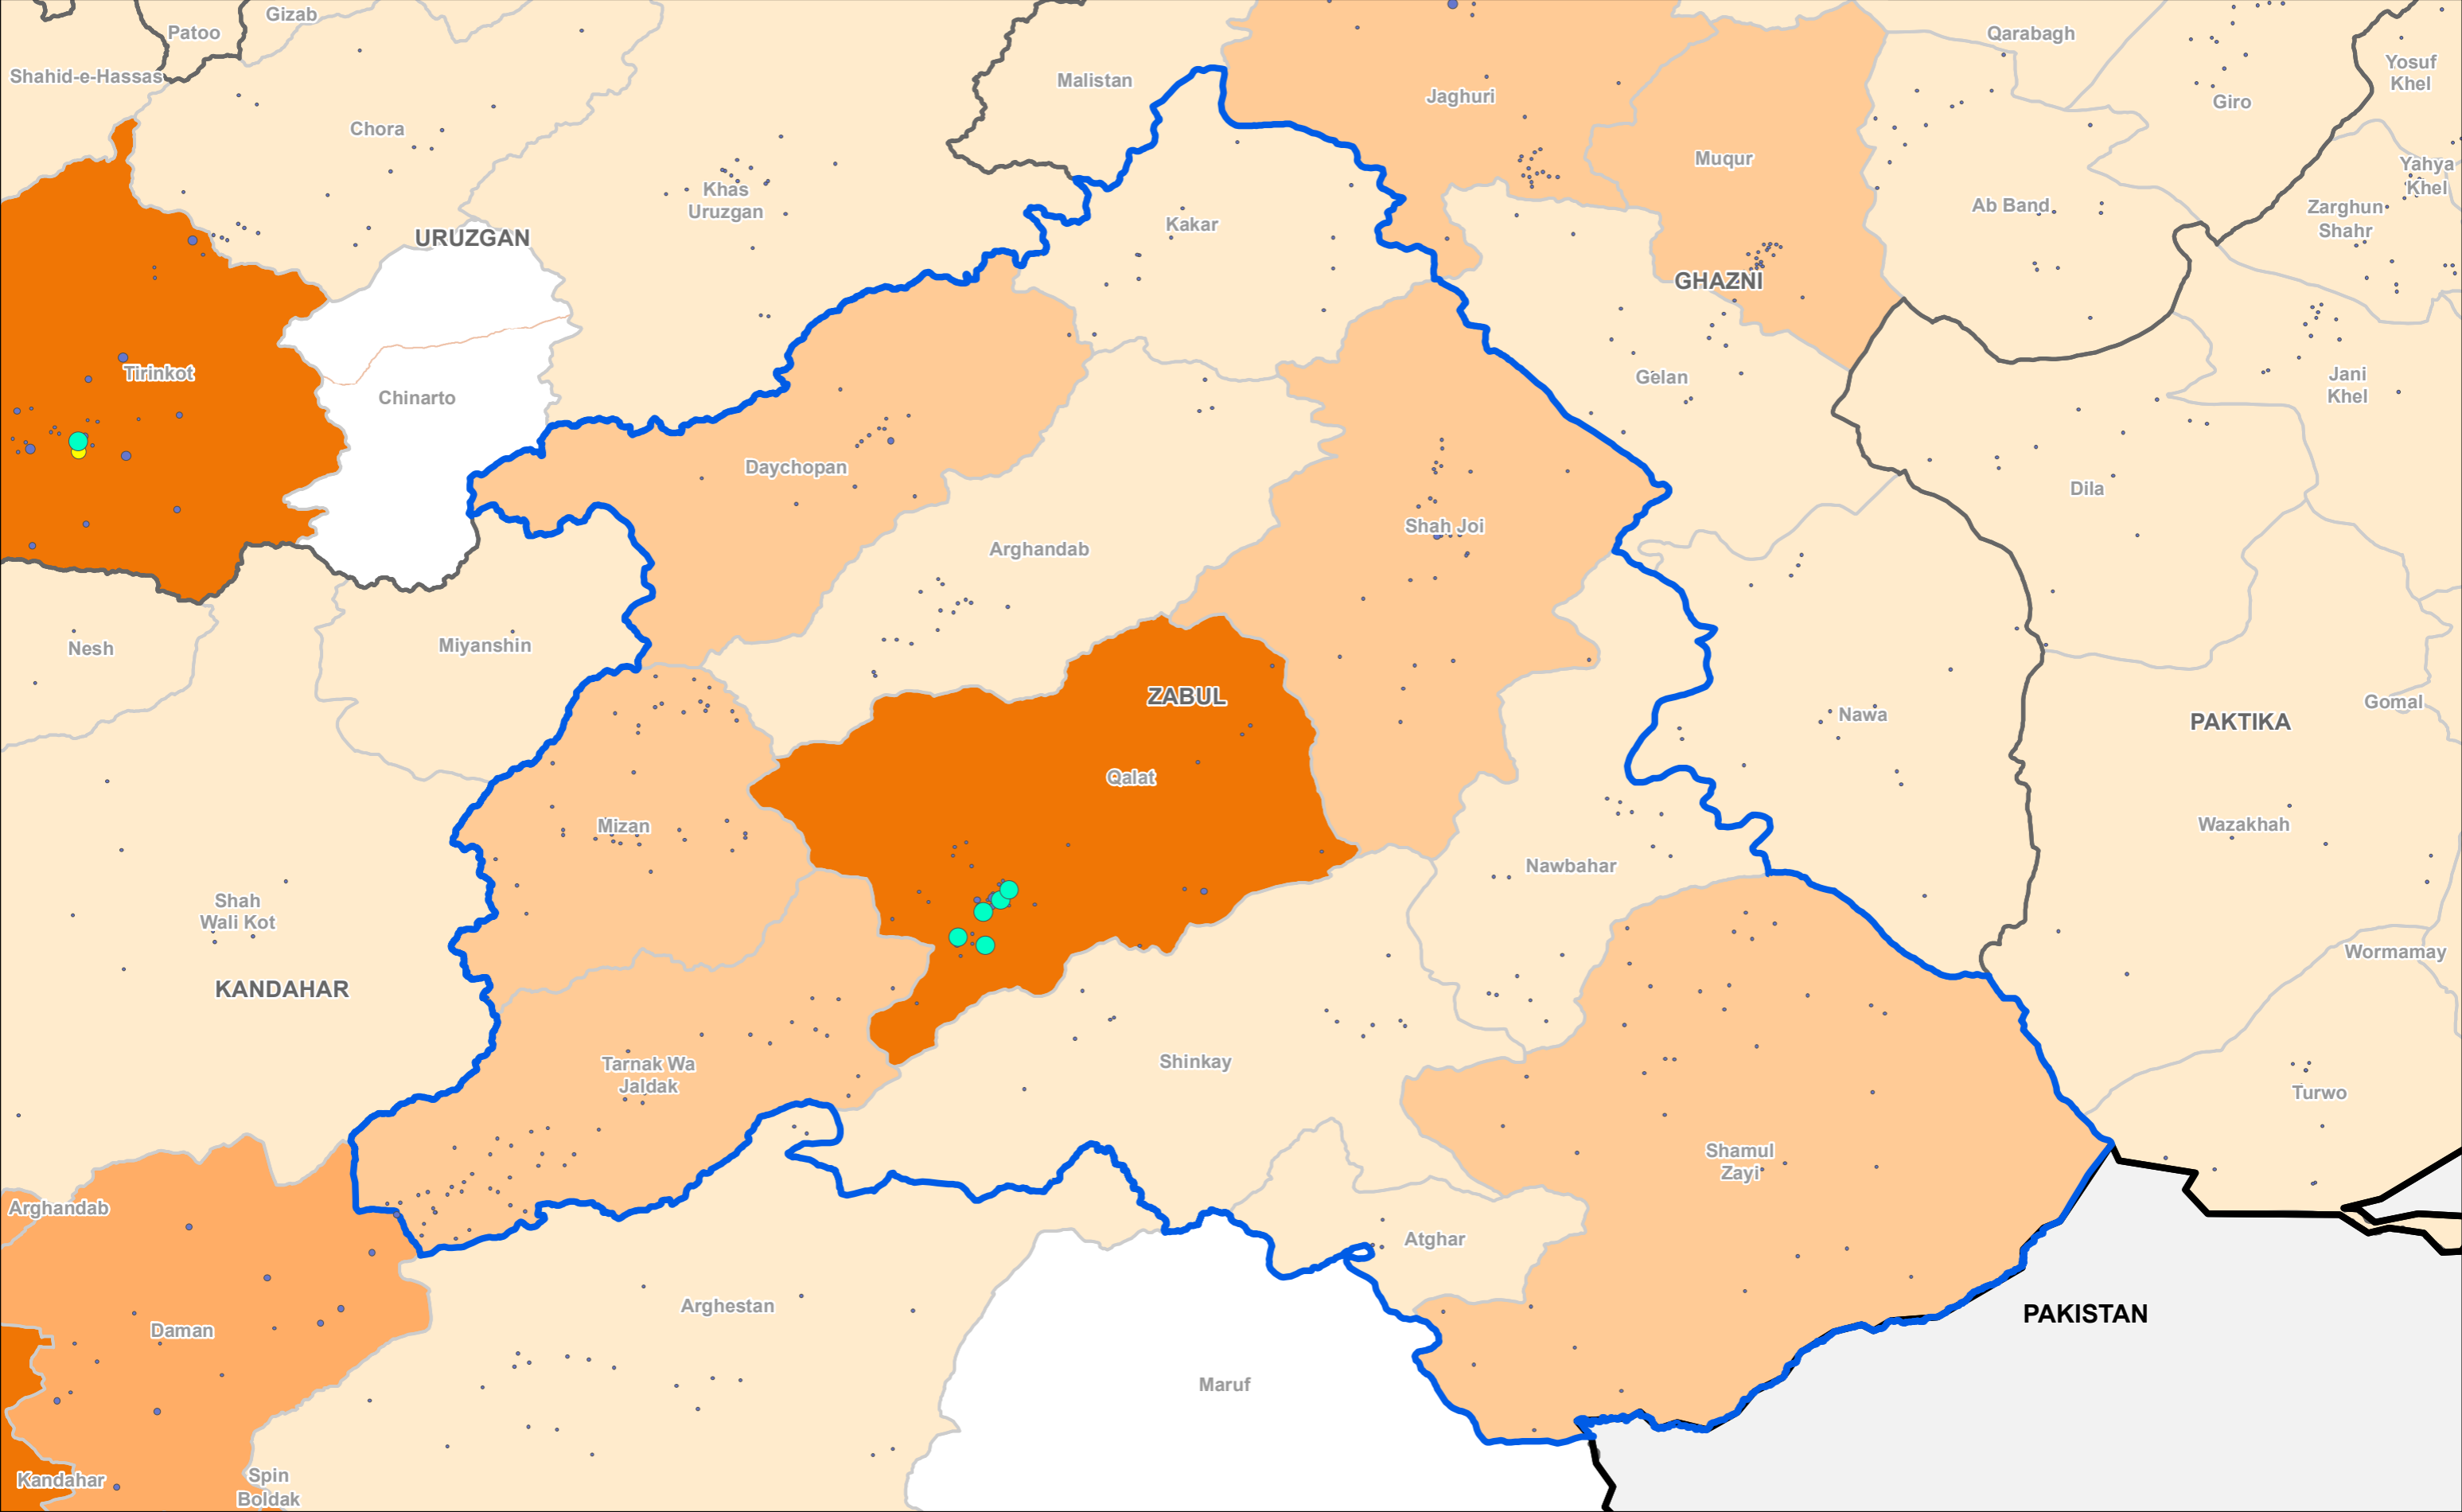

DTM AFGHANISTAN
 Baseline Mobility Assessment | District Level
 | Total Inflow (Returnees+IDPs) | June 2019
 Province: Zabul

Source Data : IOM, AGCHO, AIMS, CSO, OSM | Date production: 09 Oct 2019
 Disclaimer : This map is for illustration purposes only. Names and boundaries on this map do not imply official endorsement or acceptance by IOM.
<https://afghanistan.iom.int/> - email : iomkabuldtmallusers@iom.int

DTM AFGHANISTAN
Baseline Mobility Assessment | District Level
| Returnees from Abroad | June 2019

Province: Zabul

1 cm = 8 km 1:755,000

Co-funded by the European Union

Source Data : IOM, AGCHO, AIMS, CSO, OSM | Date production: 09 Oct 2019
 Disclaimer : This map is for illustration purposes only. Names and boundaries on this map do not imply official endorsement or acceptance by IOM.
<https://afghanistan.iom.int/> - email : iomkabuldtmallusers@iom.int

Co-funded by the European Union

Countries
 Province
 Province of Interest
 District
 Not Accessible

Countries
 Province
 Province of Interest
 District
 Not Accessible

DTM AFGHANISTAN 1 cm = 8 km 1:755,000

Legend symbols: Countries (black outline), Province (grey outline), Province of Interest (blue outline), District (light grey outline), Not Accessible (black fill).

DTM AFGHANISTAN
 Baseline Mobility Assessment | District Level
 | Out-Migrants | June 2019