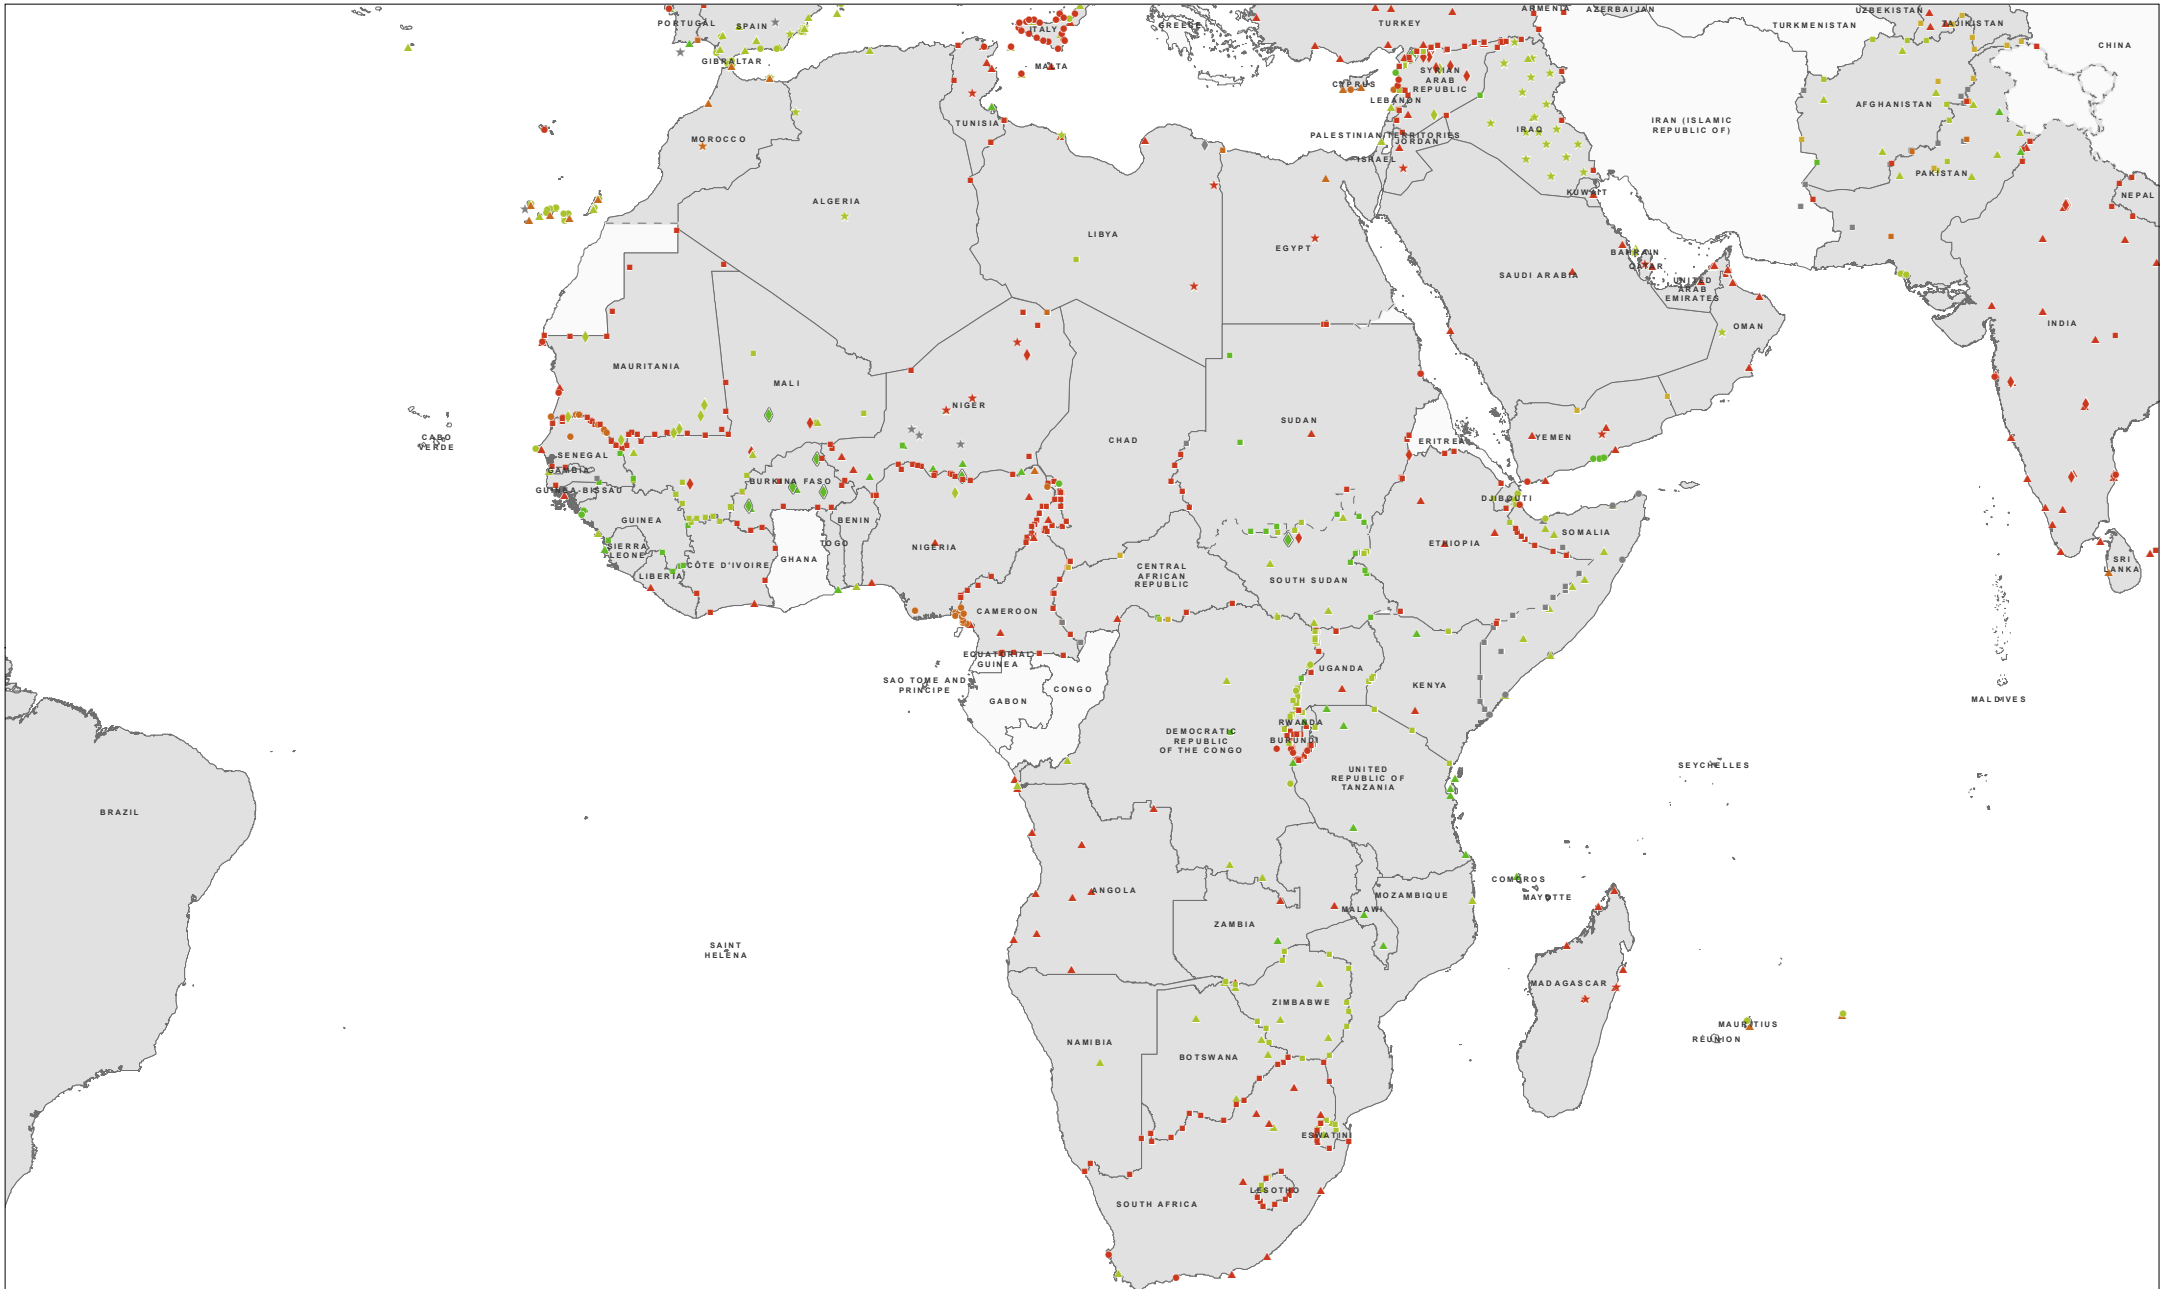

Closed
Close for entry
Close for exit
Partially closed
Open
Unknown

- ▲ Airport location
- ★ Area location
- Internal transit location
- Land border location
- Sea border location

DTM COVID-19

Status of entry and exit points by Country / Territory / Area

Locations assessment coverage as of 02 Apr. 2020 (in Africa)

Disclaimer : This map is for illustration purposes only. The boundaries and names shown and the designations used on this map do not imply official endorsement or acceptance by the International Organization for Migration.

1:52,000,000
1 cm = 520 km
Kilometers
0 320 640 1,280

Source Data : IATA, IOM

Map Production Date : 02 Apr. 2020

www.iom.int | dtmsupport@iom.int