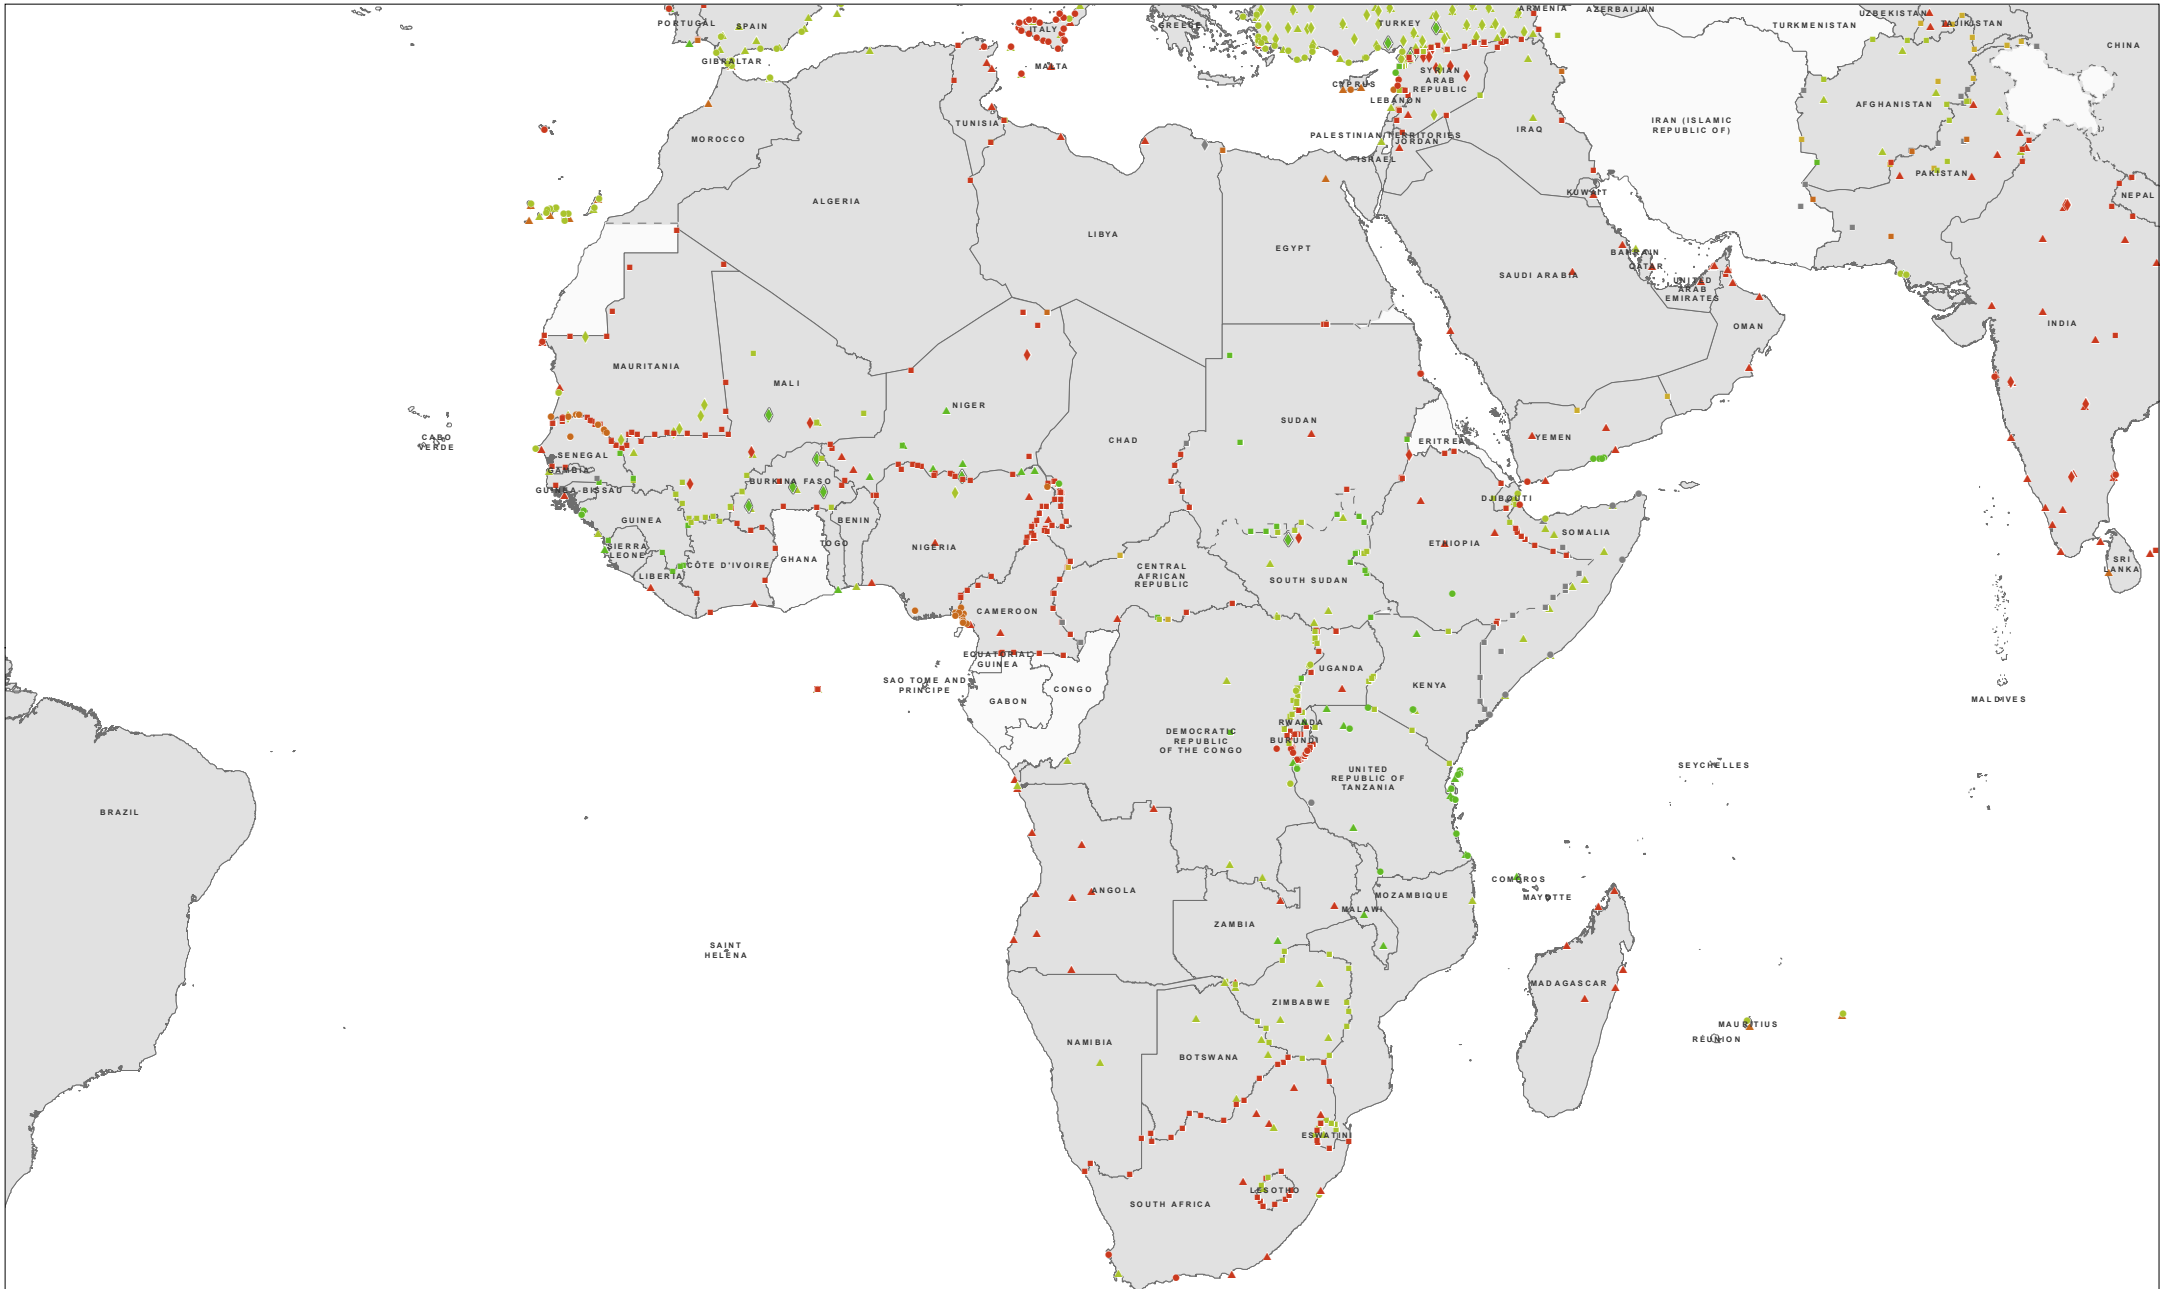

Closed
Close for entry
Close for exit
Partially closed
Open
Unknown

- ▲ Airport location
- ★ Area location
- Internal transit location
- Land border location
- Sea border location

DTM COVID-19

Status of entry and exit points by Country / Territory / Area

Locations assessment coverage as of 09 Apr. 2020 (in Africa)

Disclaimer : This map is for illustration purposes only. The boundaries and names shown and the designations used on this map do not imply official endorsement or acceptance by the International Organization for Migration.

1:52,000,000
1 cm = 520 km
Kilometers
0 320 640 1,280

Source Data : IATA, IOM

Map Production Date : 05 Apr. 2020

www.iom.int | dtmsupport@iom.int