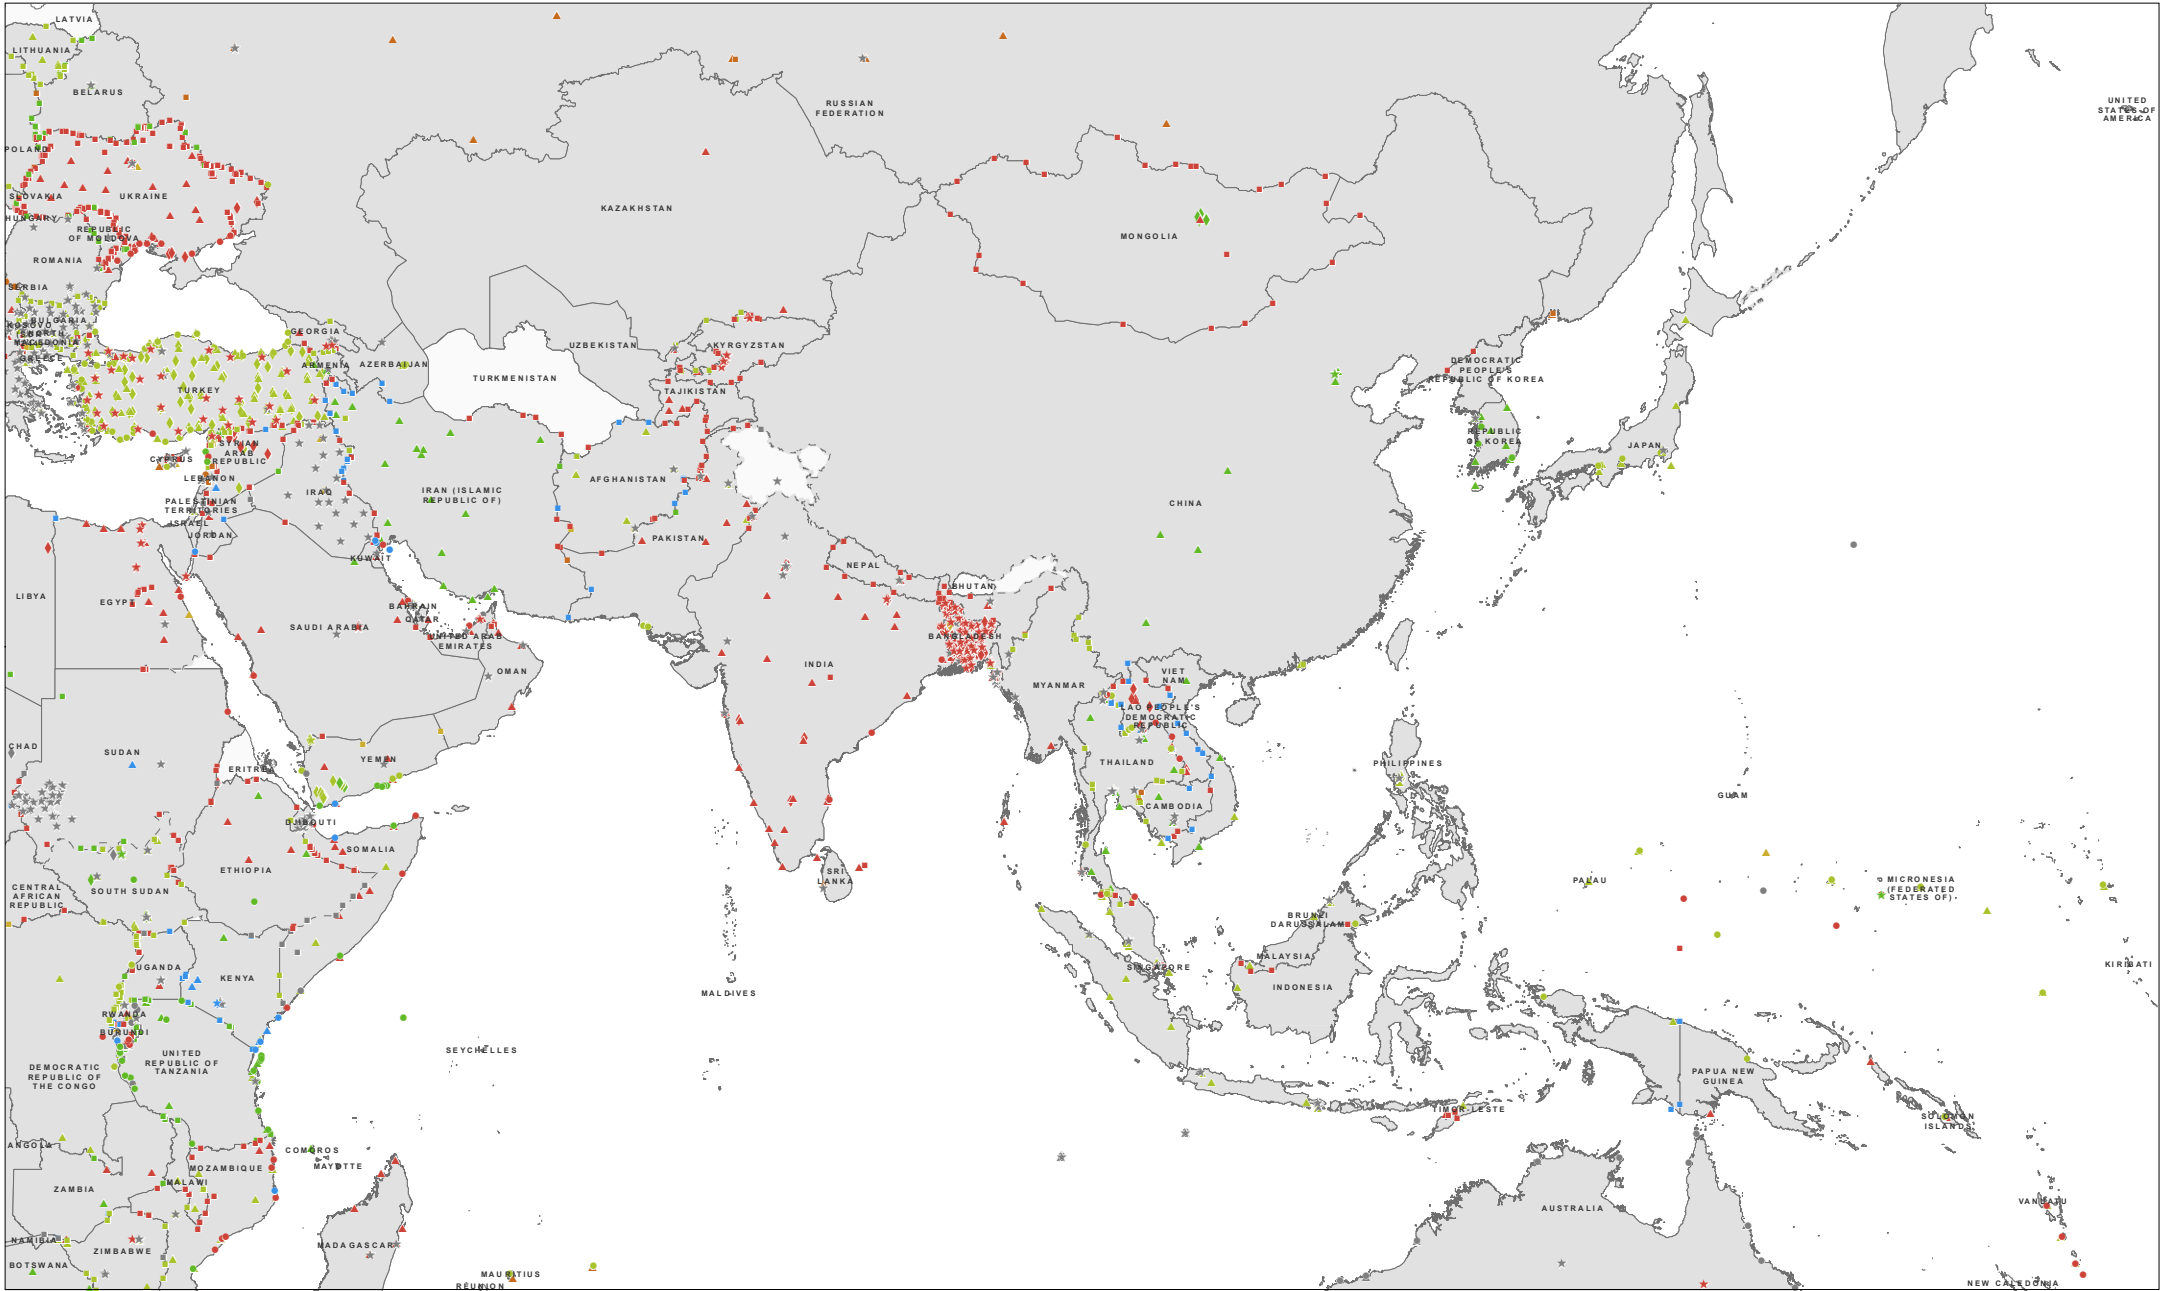

Closed
Close for entry
Close for exit
Partially closed
Open for commercial traffic only
Open
Unknown

- ▲ Airport location
- ★ Area location
- Internal transit location
- Land border location
- Sea border location

DTM COVID-19

Status of entry and exit points by Country / Territory / Area

Locations assessment coverage as of 30 Apr. 2020 (in Middle-East / Asia)

Disclaimer : This map is for illustration purposes only. The boundaries and names shown and the designations used on this map do not imply official endorsement or acceptance by the International Organization for Migration

1:60,000,000
1 cm = 600 km
Kilometers
0 370 740 1480

Source Data : IATA, IOM

Map Production Date : 30 Apr. 2020

www.iom.int | dtmsupport@iom.int