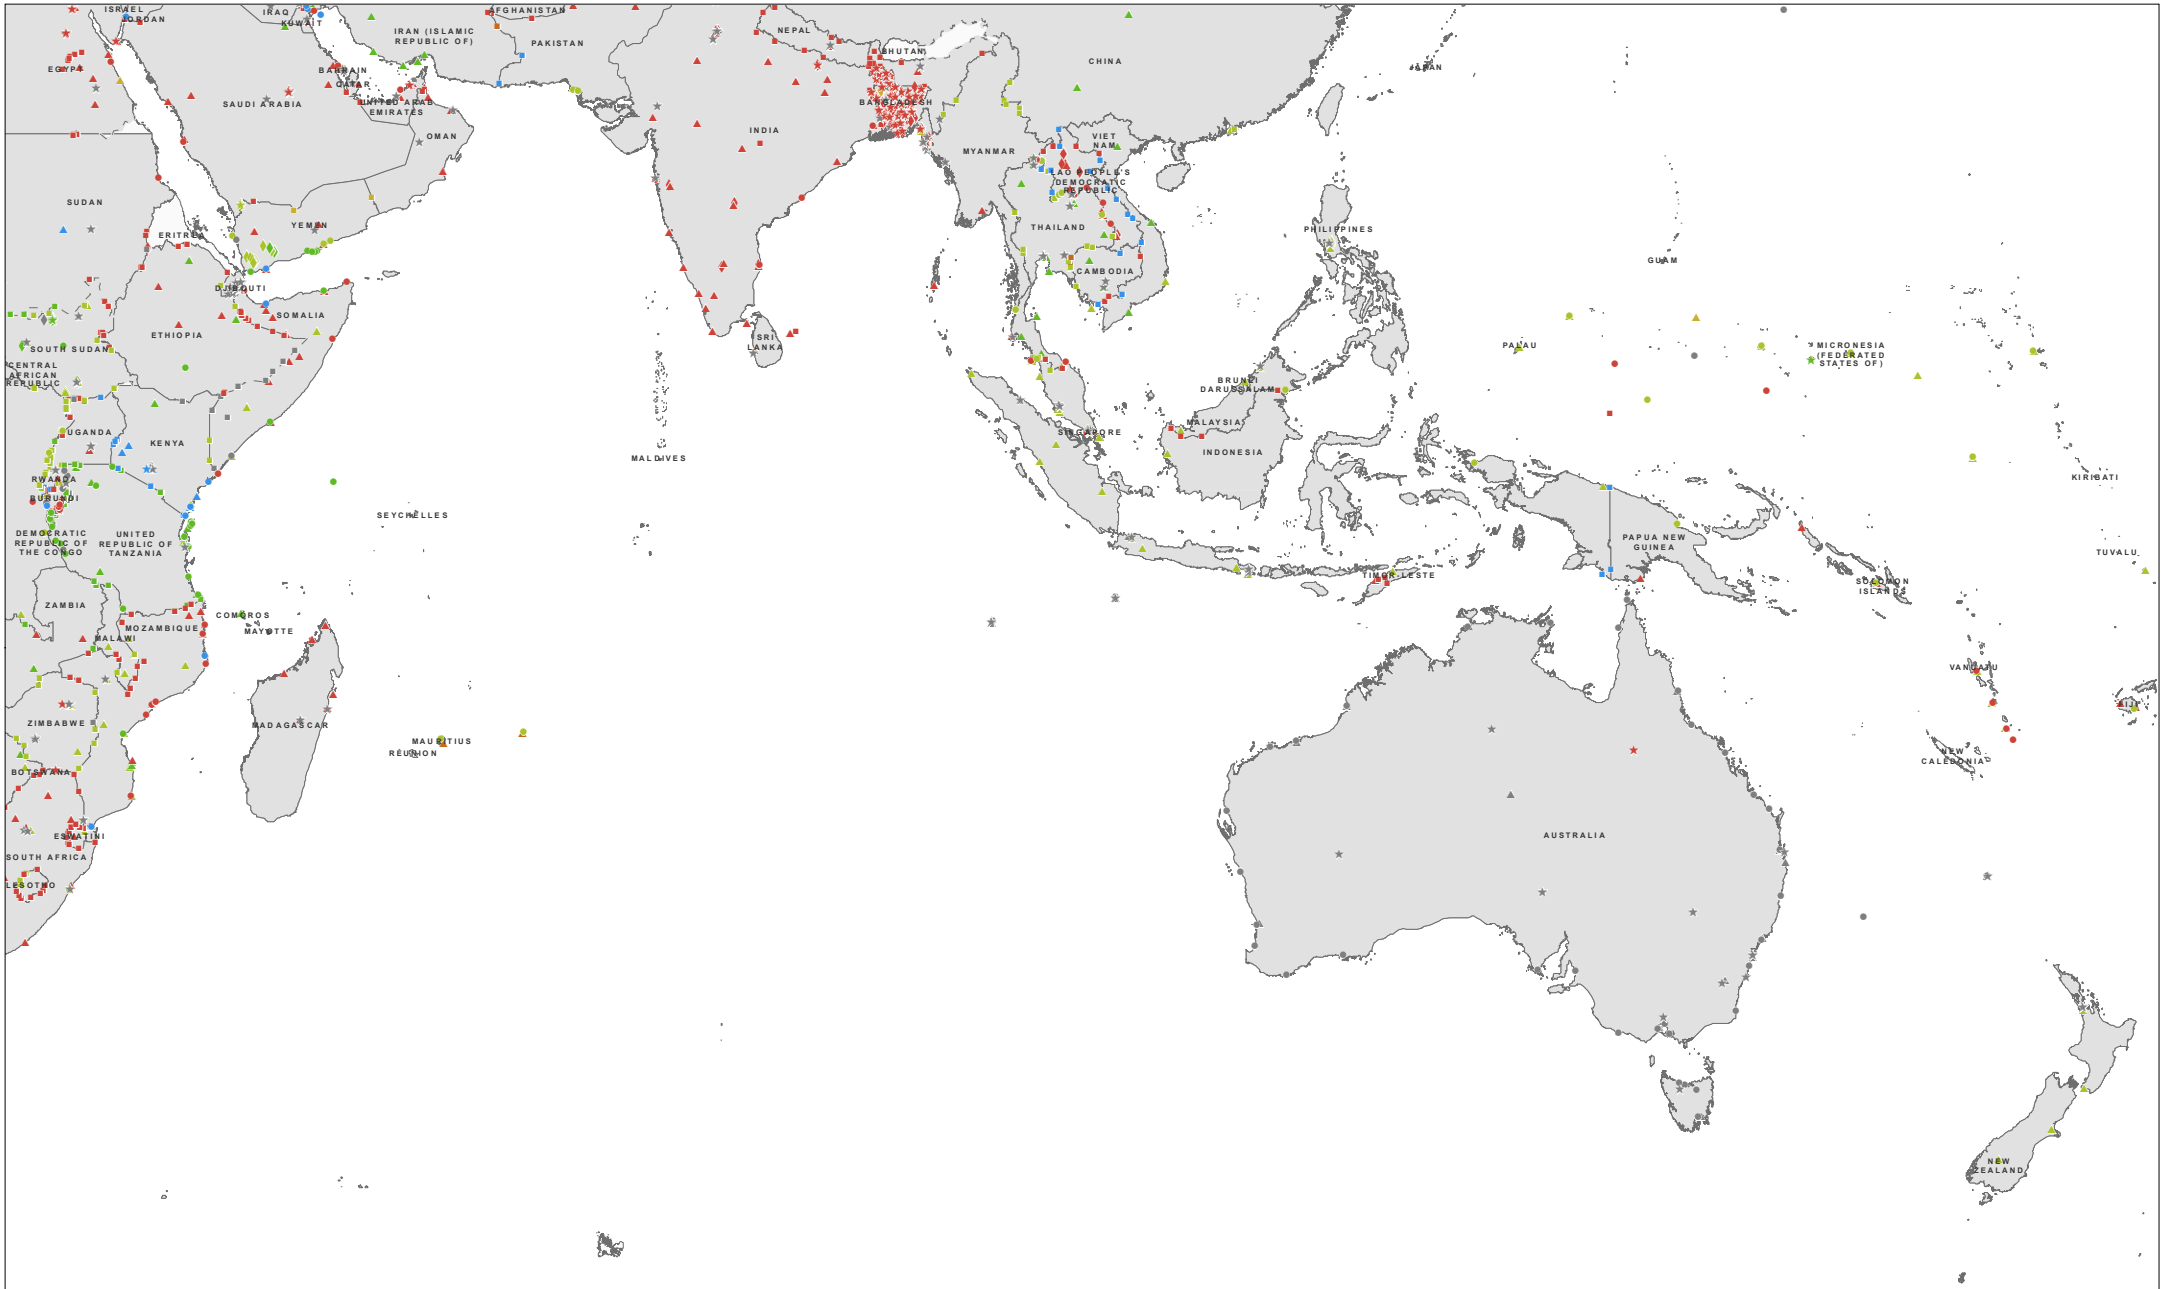

Closed
Close for entry
Close for exit
Partially closed
Open for commercial traffic only
Open
Unknown

- ▲ Airport location
- ★ Area location
- Internal transit location
- Land border location
- Sea border location

DTM COVID-19

Status of entry and exit points by Country / Territory / Area

Locations assessment coverage as of 30 Apr. 2020 (in South-East Asia / Oceania)

Disclaimer : This map is for illustration purposes only. The boundaries and names shown and the designations used on this map do not imply official endorsement or acceptance by the International Organization for Migration

Source Data : IATA, IOM

Map Production Date : 30 Apr. 2020

www.iom.int | dtmsupport@iom.int