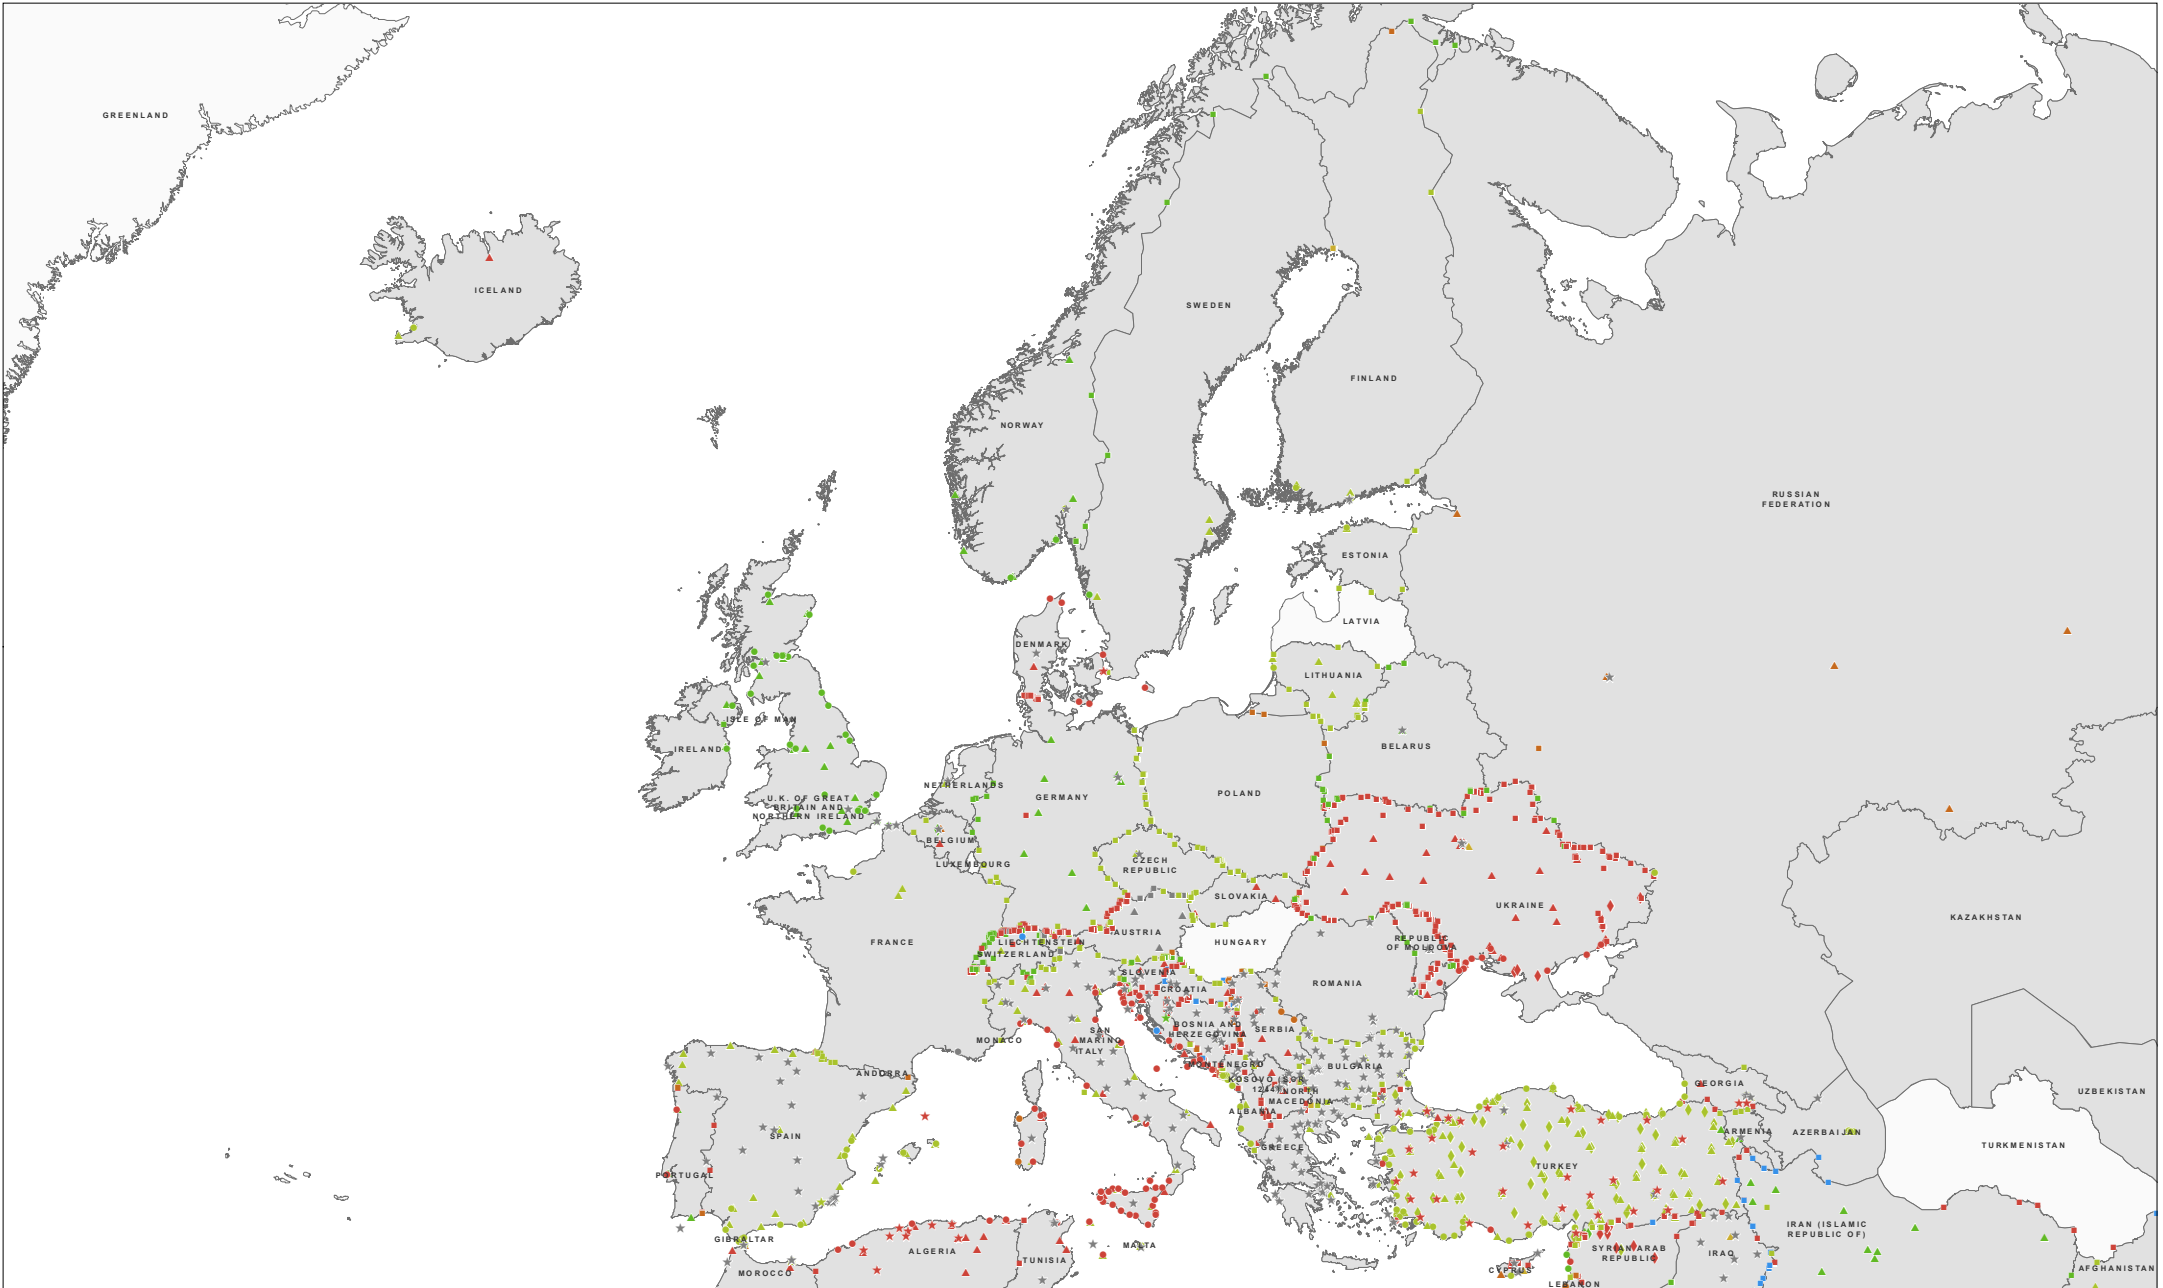

Closed
Close for entry
Close for exit
Partially closed
Open for commercial traffic only
Open
Unknown

- ▲ Airport location
- ★ Area location
- Internal transit location
- Land border location
- Sea border location

DTM COVID-19

Status of entry and exit points by Country / Territory / Area

Locations assessment coverage as of 30 Apr. 2020 (in Europe)

Disclaimer : This map is for illustration purposes only. The boundaries and names shown and the designations used on this map do not imply official endorsement or acceptance by the International Organization for Migration

1:42,000,000
1 cm = 420 km
Kilometers
0 255 510 1,020

Source Data : IATA, IOM

Map Production Date : 30 Apr. 2020

www.iom.int | dtmsupport@iom.int