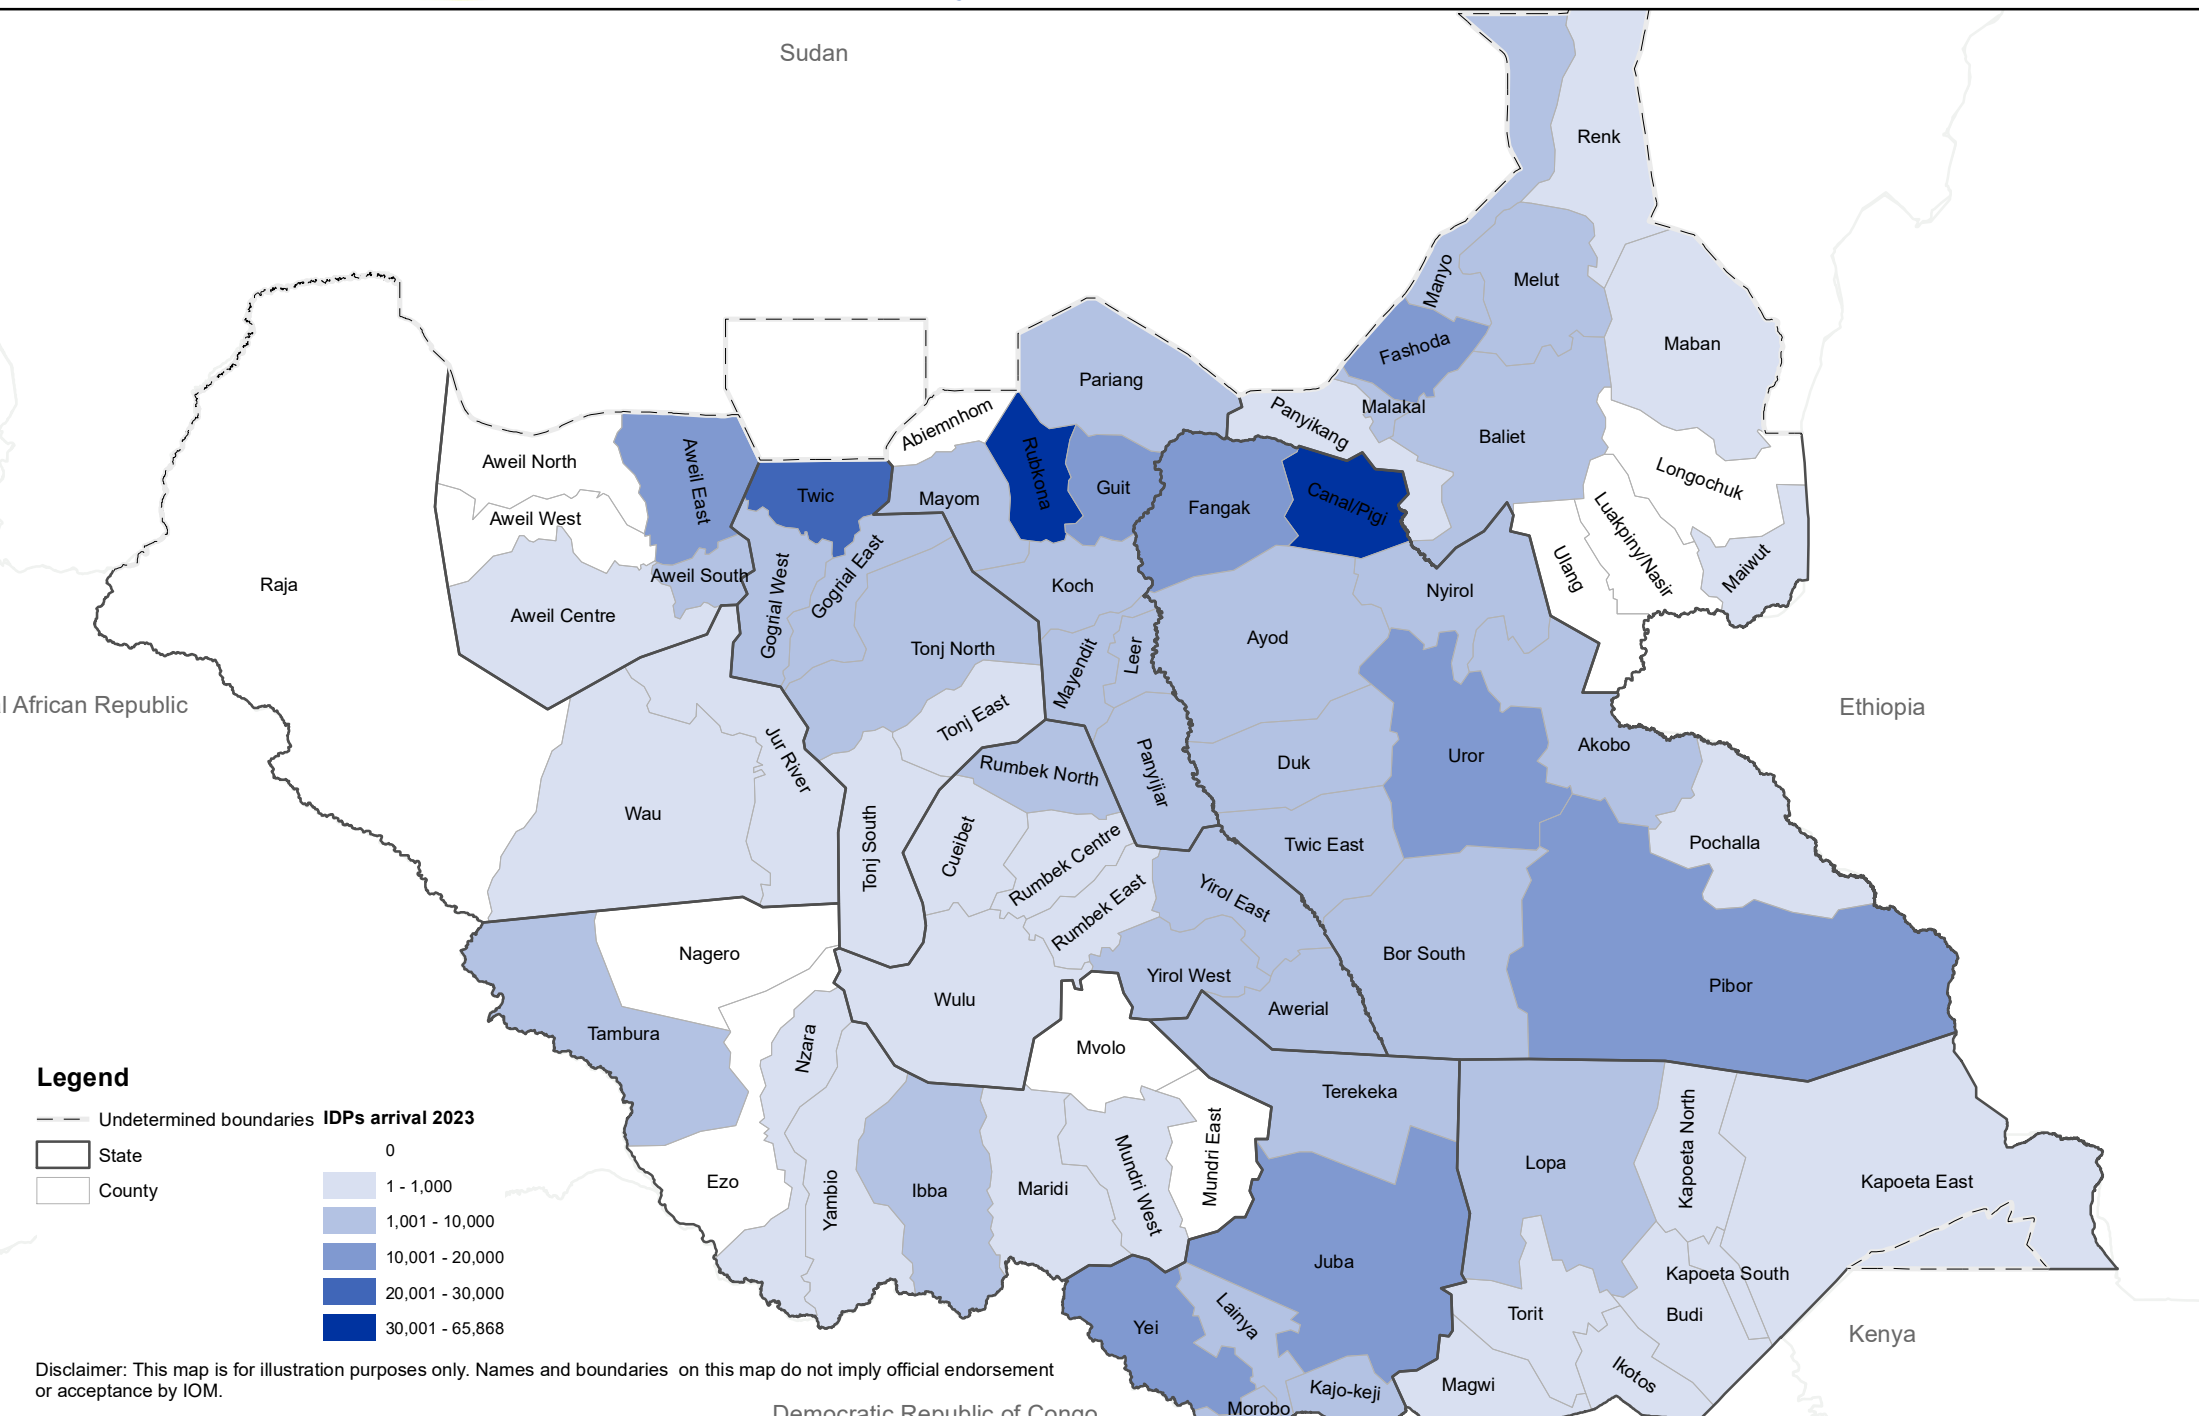

South Sudan

Mobility Tracking Round 14, April 2023
Subset of IDPs who arrived in 2023
(January-April)

Legend

- Undetermined boundaries
- State
- County

IDPs arrival 2023

- 0
- 1 - 1,000
- 1,001 - 10,000
- 10,001 - 20,000
- 20,001 - 30,000
- 30,001 - 65,868

Disclaimer: This map is for illustration purposes only. Names and boundaries on this map do not imply official endorsement or acceptance by IOM.