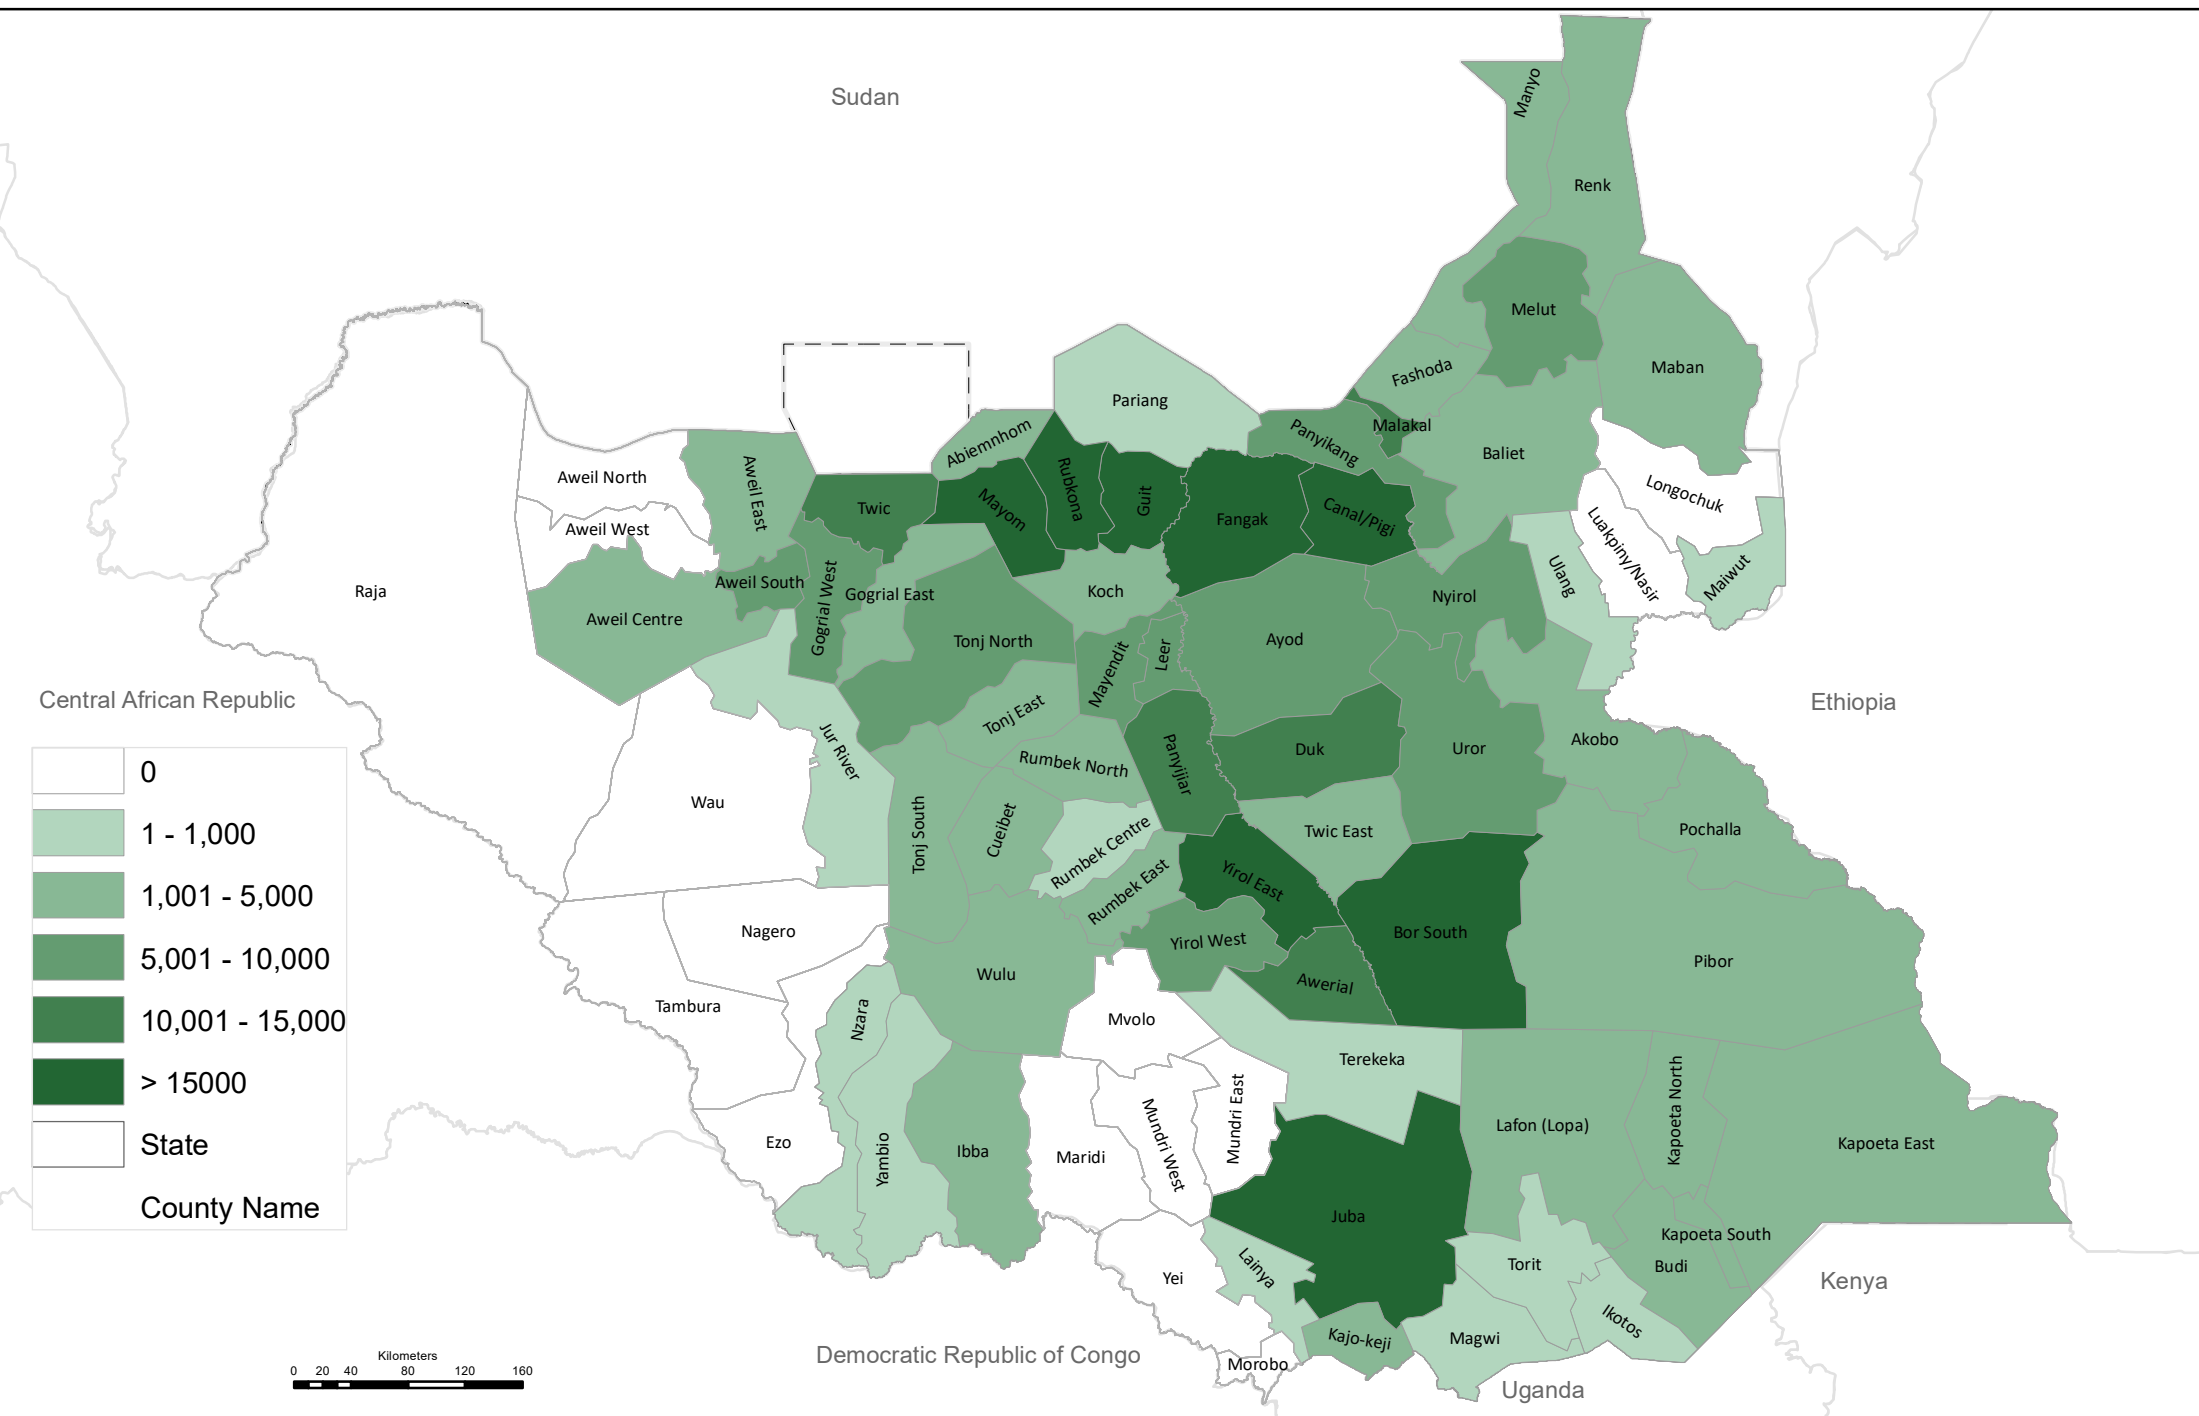

# South Sudan

Mobility Tracking Round 14, April 2023

**IDPs: Displaced due to Disasters 2014 to April 2023**

**N** Disclaimer: This map is for illustration purposes only. Names and boundaries on this map do not imply official endorsement or acceptance by IOM.

Central African Republic

	0
	1 - 1,000
	1,001 - 5,000
	5,001 - 10,000
	10,001 - 15,000
	> 15,000
	State
	County Name

Democratic Republic of Congo

Uganda

Kenya