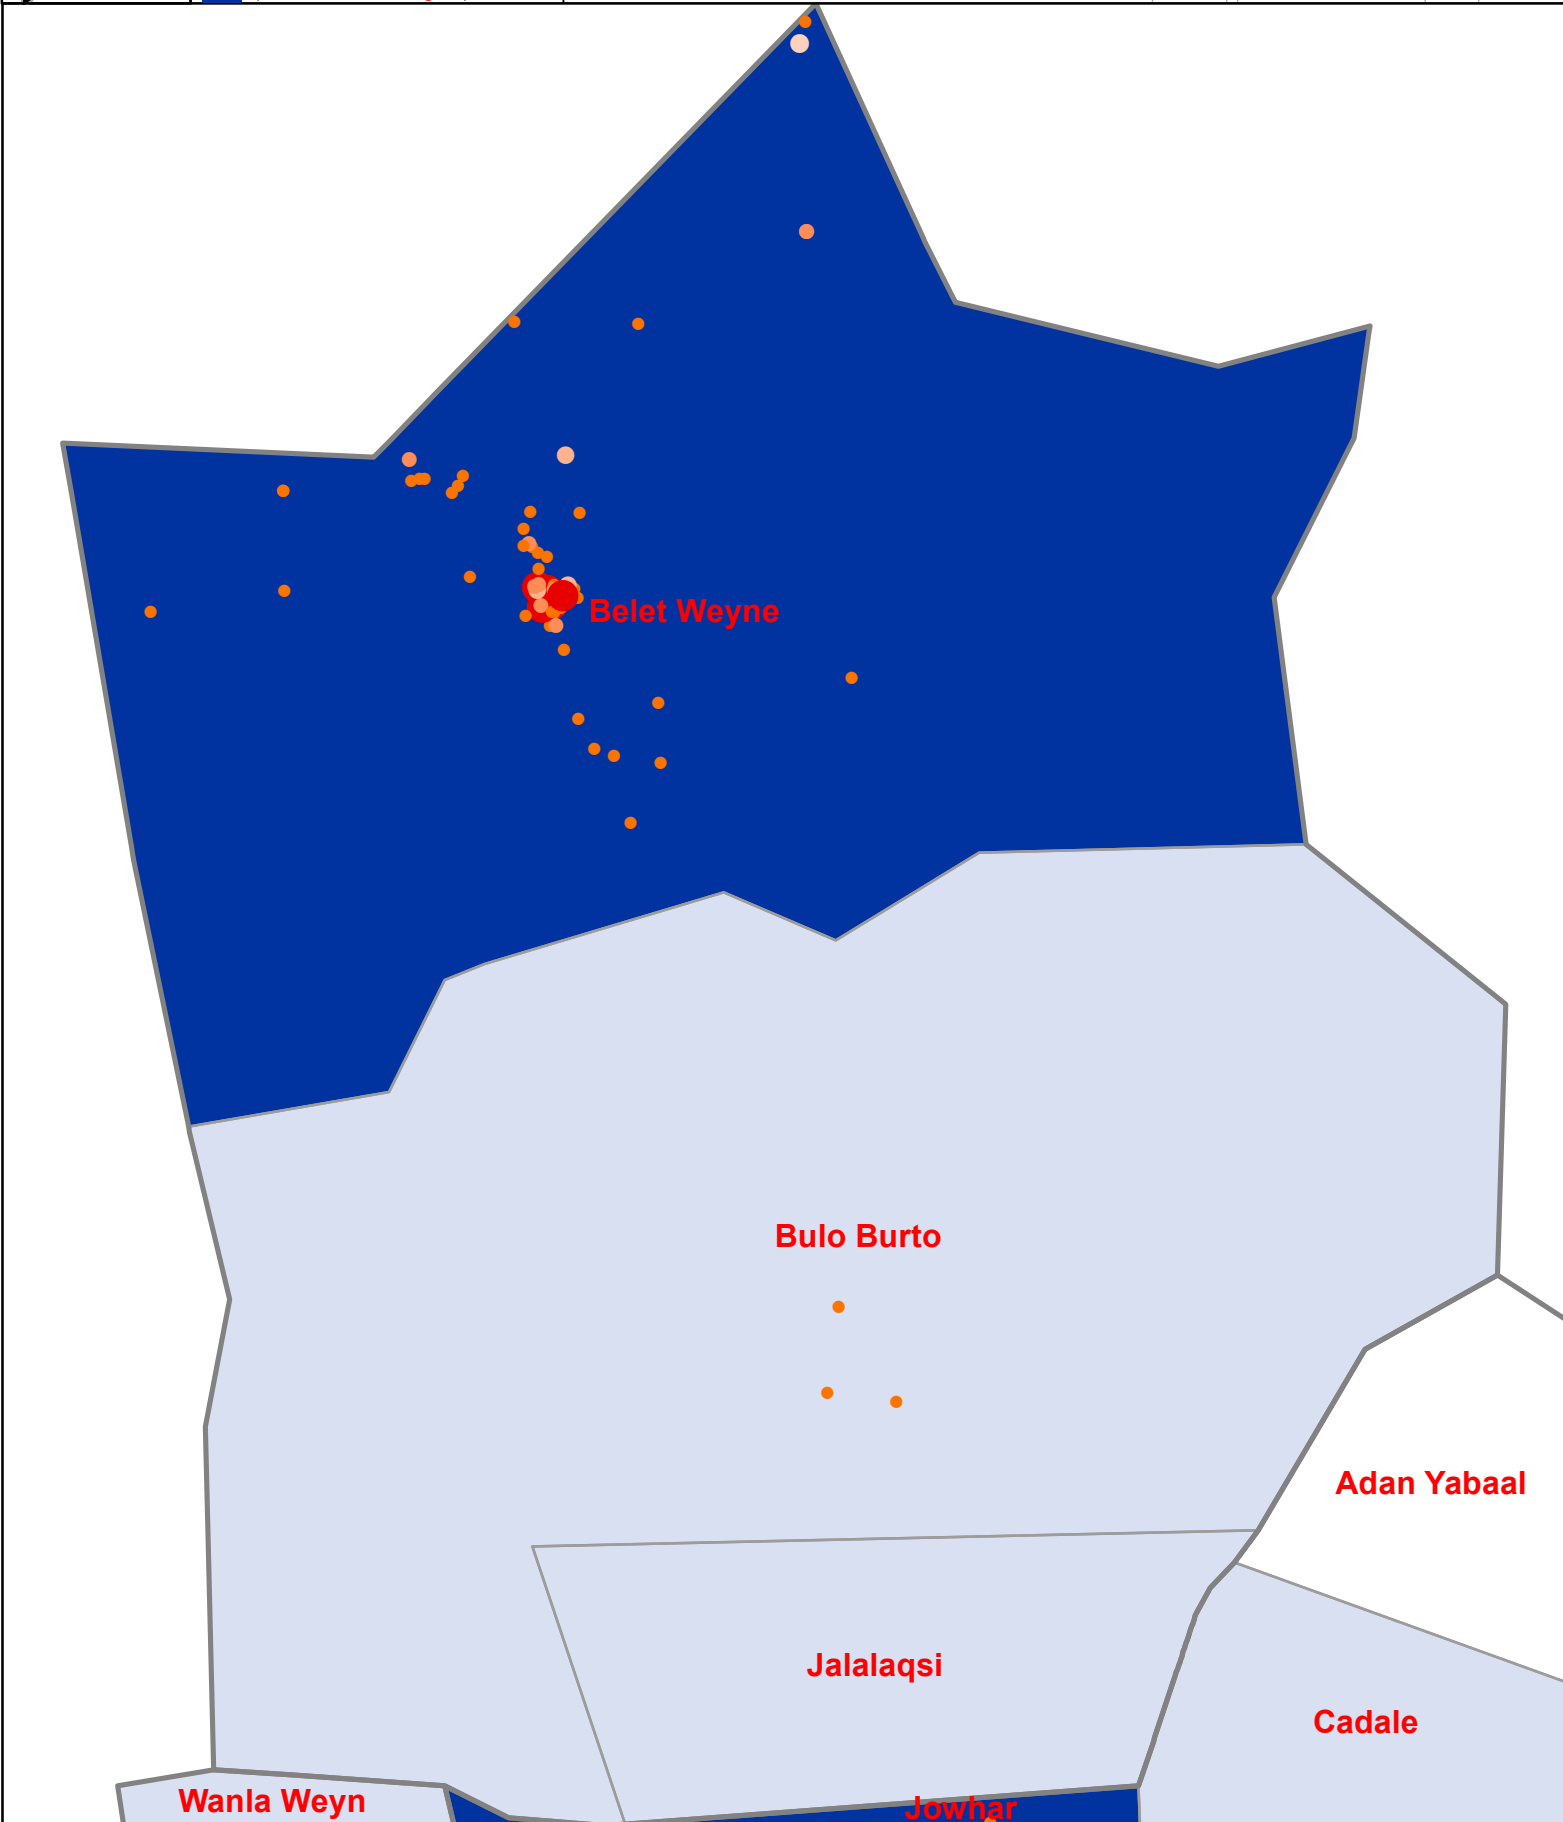

SOMALIA DTM: Baseline Mobility Assessment Round 1

Map Production Date : 1st June 2020
 displacement.iom.int | dtmsupport@iom.int

Region: Hiraan

Source Data : ESRI, IOM, OCHA, OSM, UNHCR

Disclaimer : This map is for illustration purposes only. Names and boundaries on this map do not imply official endorsement or acceptance by IOM.

SOMALIA DTM: Baseline Mobility Assessment Round 1

Map Production Date : 1st June 2020

Region: Middle Shabelle

Source Data : ESRI, IOM, OCHA, OSM, UNHCR

Disclaimer : This map is for illustration purposes only. Names and boundaries on this map do not imply official endorsement or acceptance by IOM.

SOMALIA DTM: Baseline Mobility Assessment Round 1

Map Production Date : 1st June 2020

displacement.iom.int | dtmsupport@iom.int

Region: Lower Shabelle

Source Data : ESRI, IOM, OCHA, OSM, UNHCR

Disclaimer : This map is for illustration purposes only. Names and boundaries on this map do not imply official endorsement or acceptance by IOM.