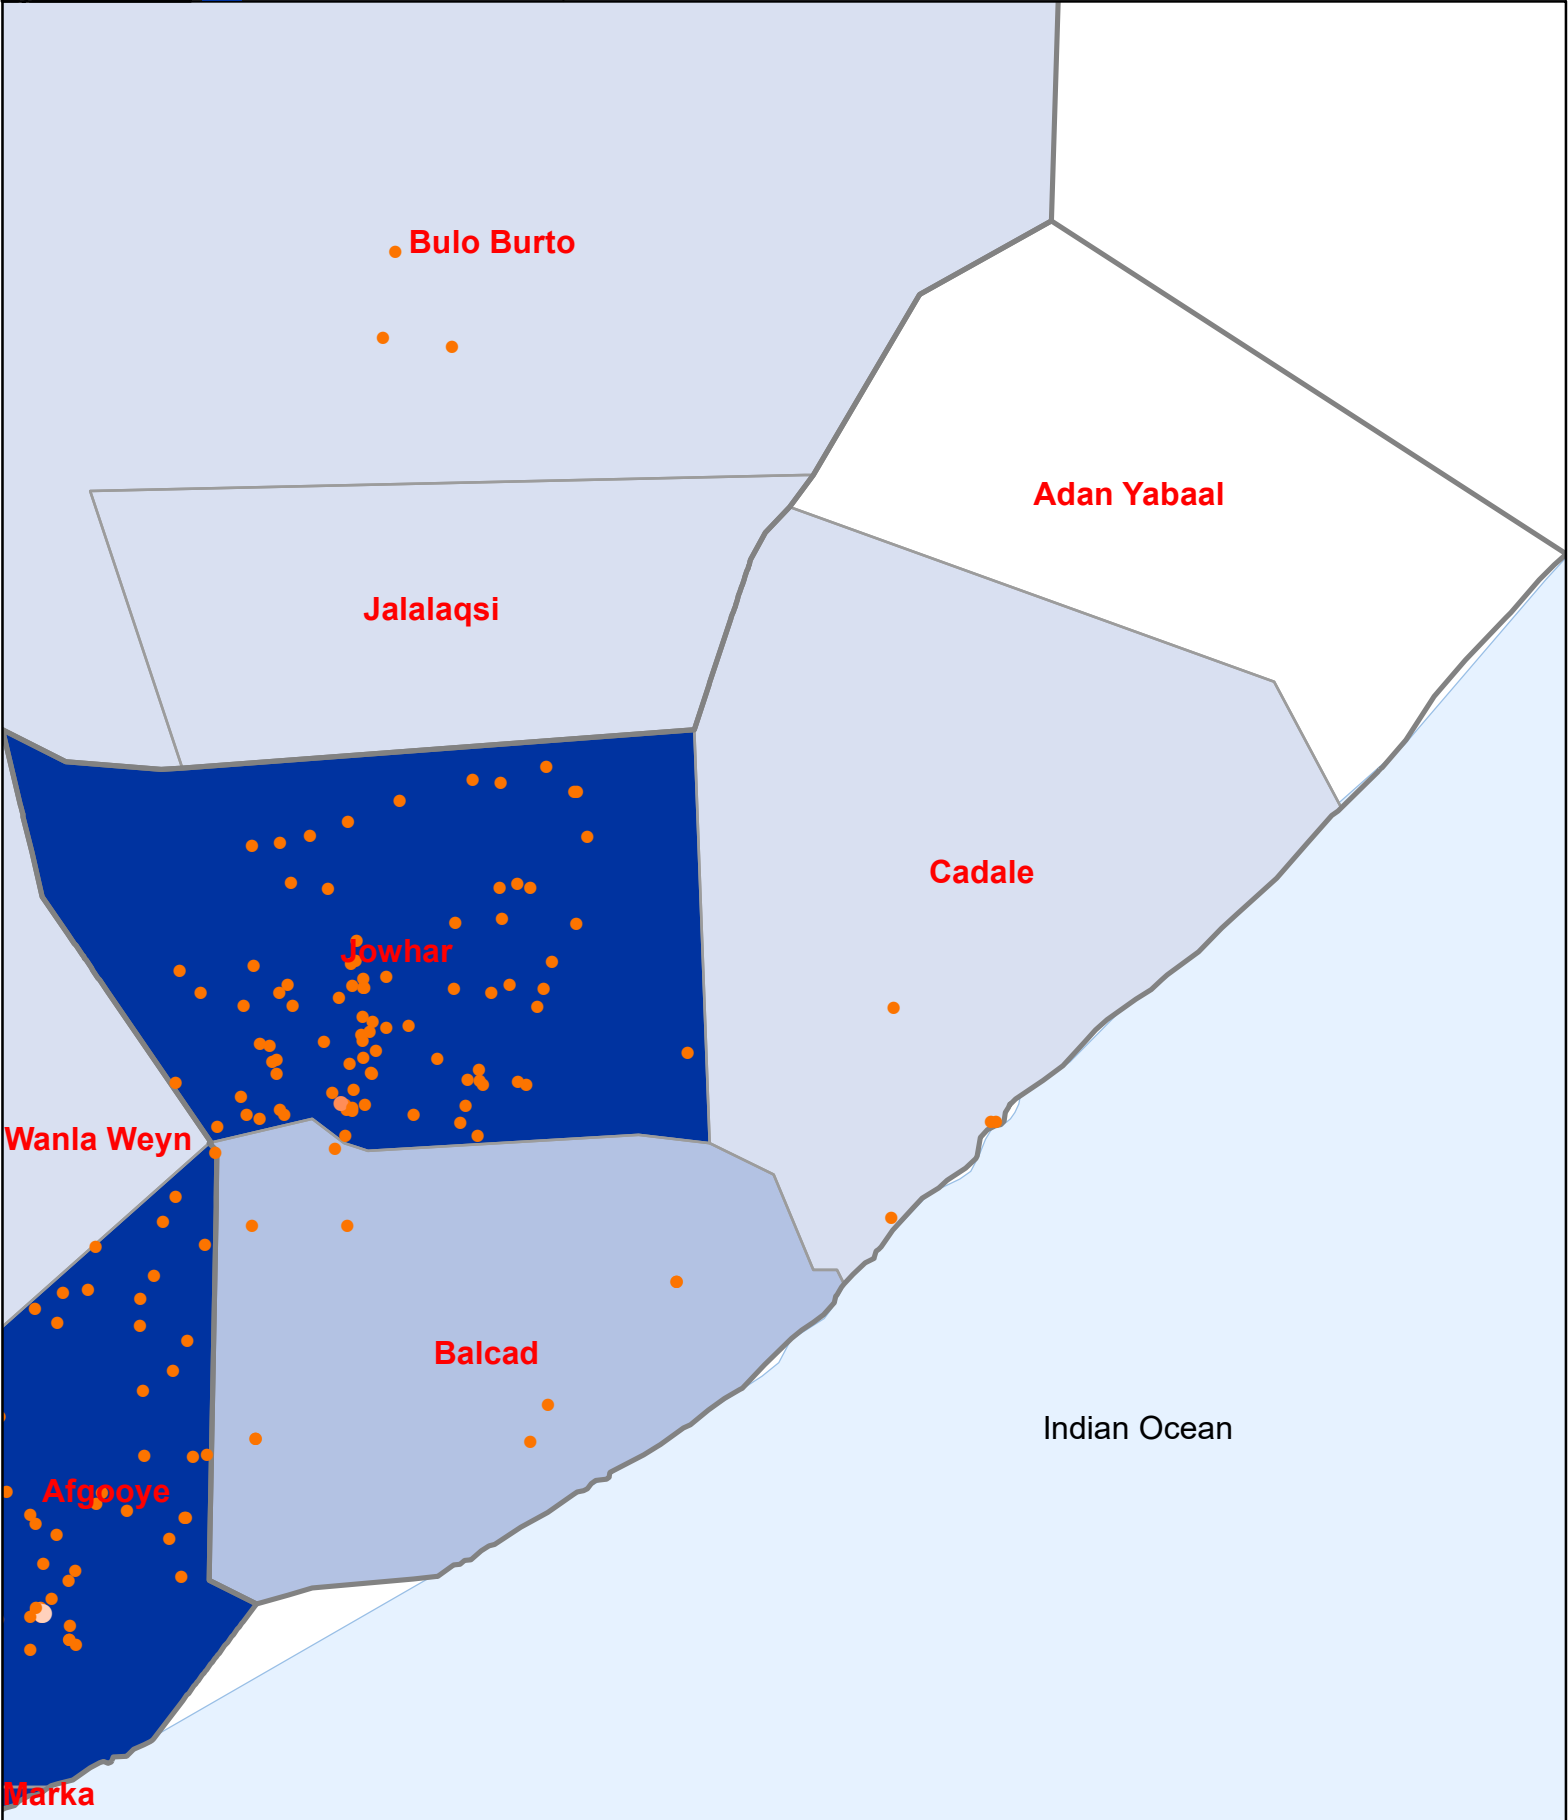

SOMALIA DTM: Baseline Mobility Assessment Round 1

Map Production Date : 1st June 2020
 displacement.iom.int | dtmsupport@iom.int

Region: Hiraan

Source Data : ESRI, IOM, OCHA, OSM, UNHCR

Disclaimer : This map is for illustration purposes only. Names and boundaries on this map do not imply official endorsement or acceptance by IOM.

SOMALIA DTM: Baseline Mobility Assessment Round 1

Map Production Date : 1st June 2020

Region: Middle Shabelle

Source Data : ESRI, IOM, OCHA, OSM, UNHCR

Disclaimer : This map is for illustration purposes only. Names and boundaries on this map do not imply official endorsement or acceptance by IOM.

SOMALIA DTM: Baseline Mobility Assessment Round 1

Map Production Date : 1st June 2020

displacement.iom.int | dtmsupport@iom.int

Region: Lower Shabelle

Source Data : ESRI, IOM, OCHA, OSM, UNHCR

Disclaimer : This map is for illustration purposes only. Names and boundaries on this map do not imply official endorsement or acceptance by IOM.