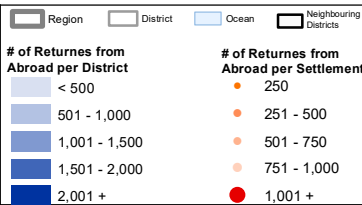

SOMALIA DTM: Baseline Mobility Assessment Round 1

Map Production Date : 1st June 2020
 displacement.iom.int | dtmsupport@iom.int

Region: Hiraan

Source Data : ESRI, IOM, OCHA, OSM, UNHCR

Disclaimer : This map is for illustration purposes only. Names and boundaries on this map do not imply official endorsement or acceptance by IOM.