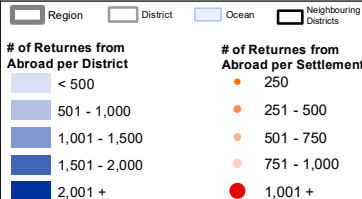

SOMALIA DTM: Baseline Mobility Assessment Round 1

Map Production Date : 1st June 2020

Region: Middle Shabelle

Source Data : ESRI, IOM, OCHA, OSM, UNHCR

Disclaimer : This map is for illustration purposes only. Names and boundaries on this map do not imply official endorsement or acceptance by IOM.