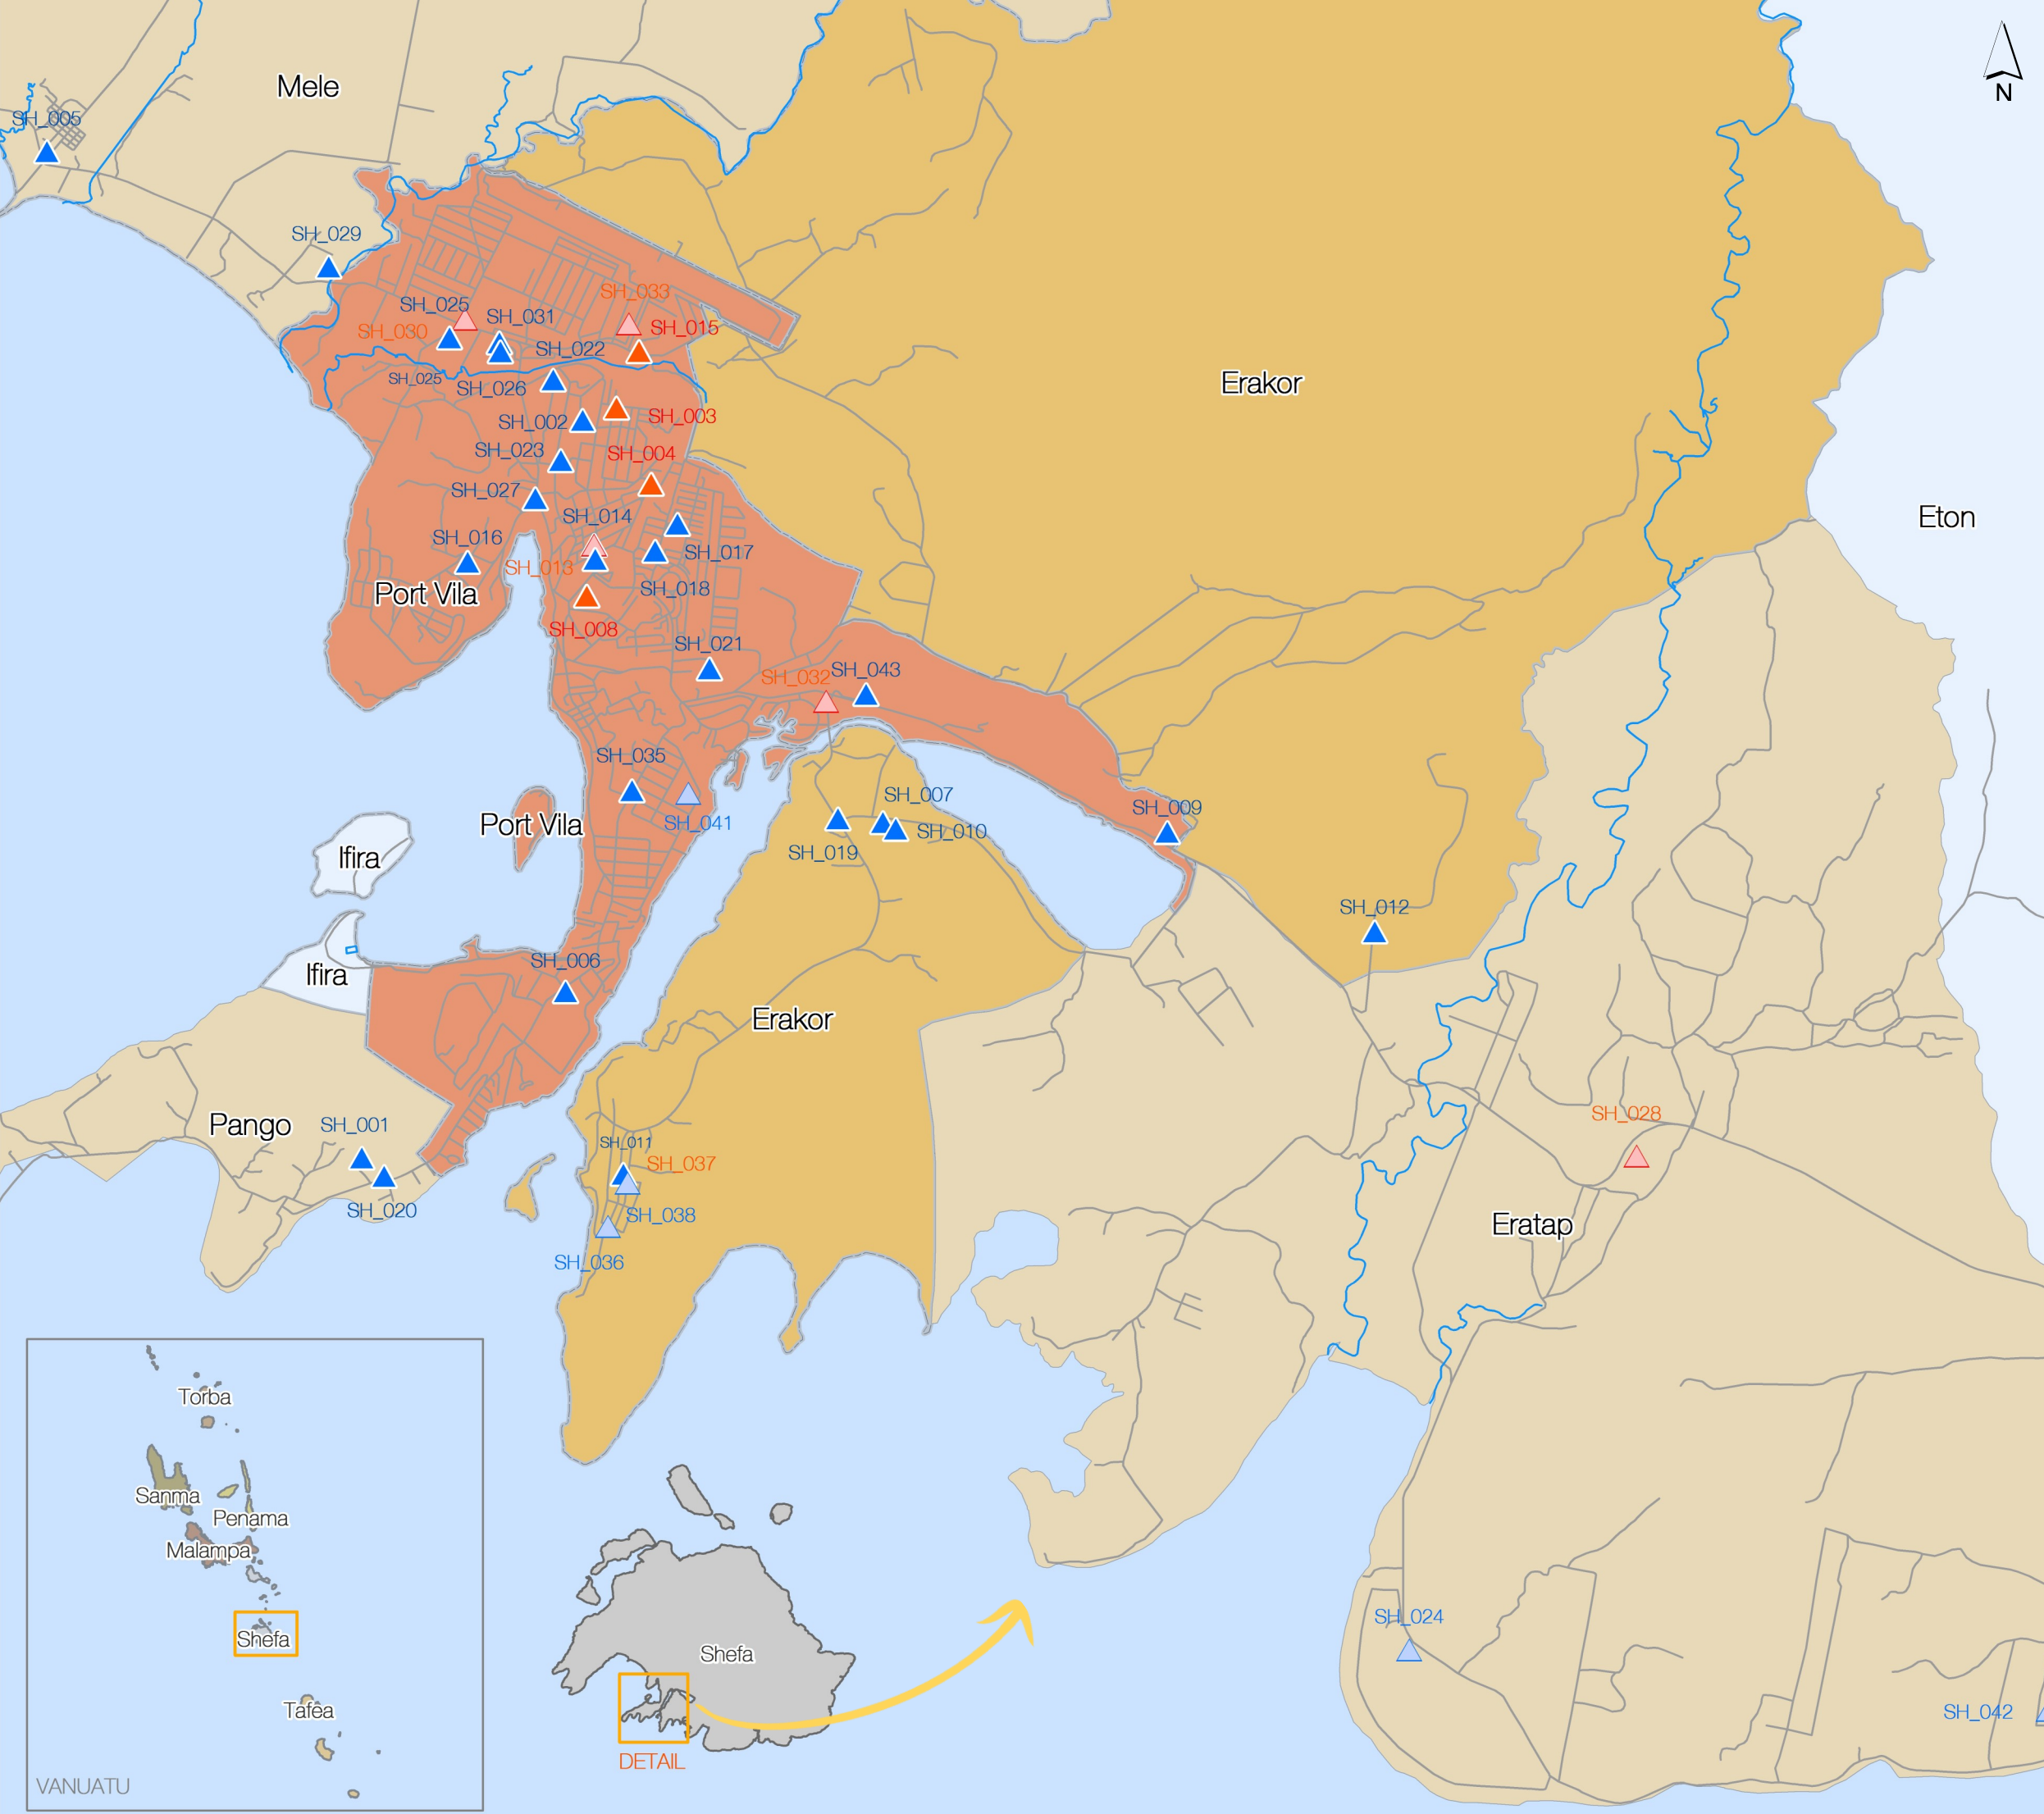

- Open Site (ongoing assessment)
- Open Site (assessed)
- Closed Site (not assessed)
- Closed Site (assessed)

Sources: IOM DTM Data/ March 2015

This map is for illustration purposes only. Names and boundaries on this map do not imply official endorsement or acceptance by IOM.

<https://www.iom.int/>

dtmsupport@iom.int

DETAIL