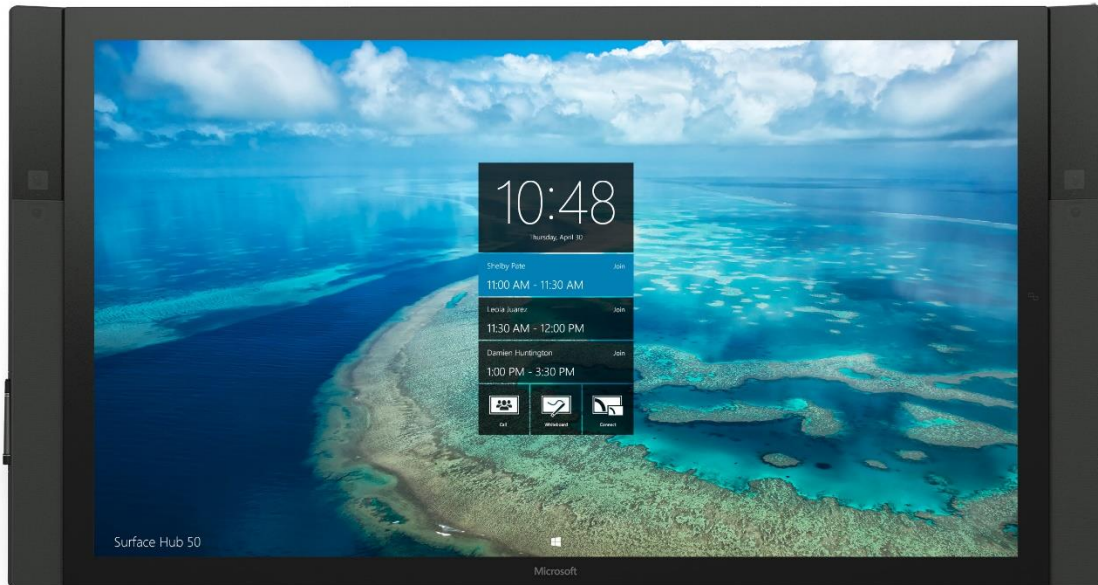

Microsoft Surface Hub

Fact Sheet
December 2016

[Microsoft Surface Hub](#) is a first-of-its-kind collaboration device designed to unlock the power of the group with the best digital tools to brainstorm and create together. And with Windows 10, Surface Hub provides a platform to build amazing large-screen apps for group productivity, such as the already-built-in custom Office and Skype for Business apps. In both 55-inch and 84-inch models, it features advanced technology for the modern workplace and the flexibility to turn any room into a collaboration space, enabling productivity where people come together to get things done, from large conference rooms to informal huddle spaces. Starting at \$8,999, Surface Hub is a fully integrated alternative to costly videoconferencing and digital whiteboard solutions, providing a complete collaboration experience at a competitive price.