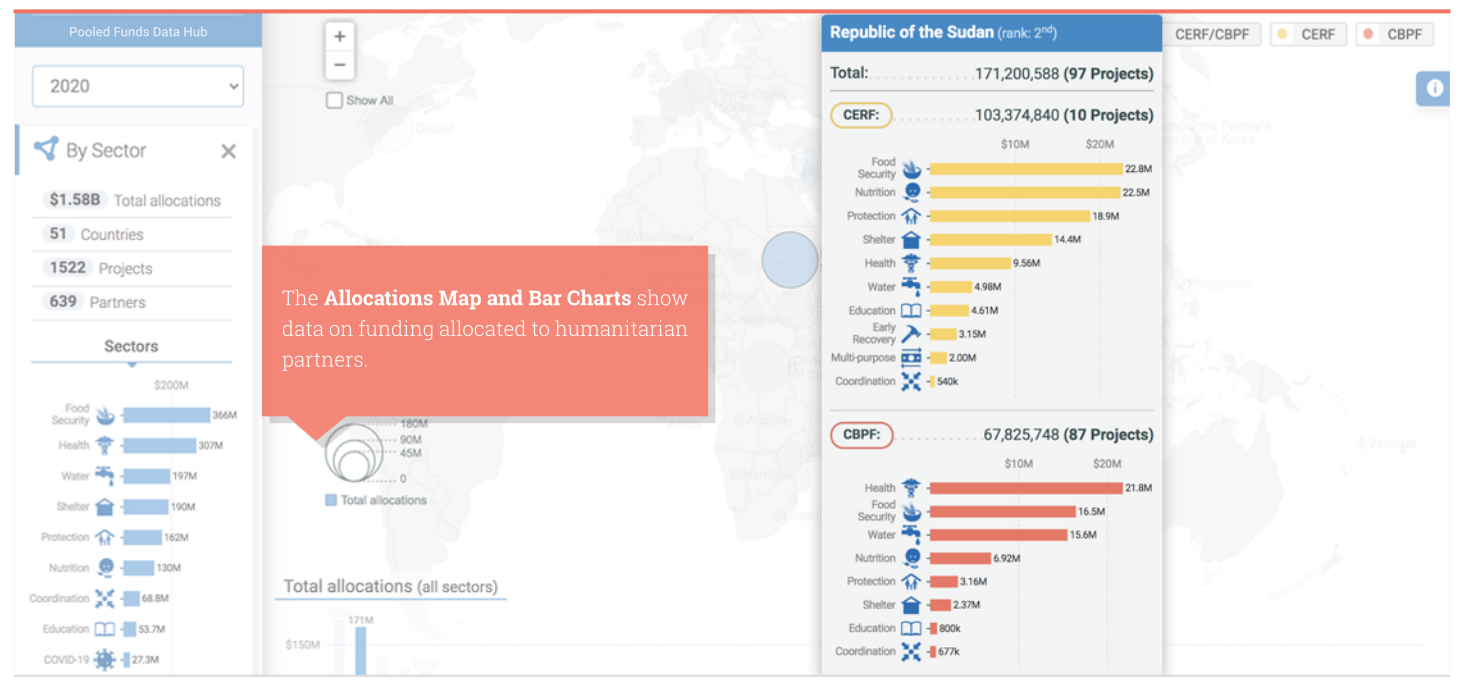

# OCHA POOLED FUNDS DATA HUB

Accessible at this address: <https://pfddata.unocha.org/>

- ALLOCATIONS**
- By Country
  - By Sector
  - By Allocation Type

## WHAT IS THE OCHA POOLED FUNDS DATA HUB ?

The United Nations Office for the Coordination of Humanitarian Affairs (UNOCHA) manages two types of Pooled Funds: the **Country Based Pooled Funds (CBPFs)** and the **Central Emergency Response Fund (CERF)**. The OCHA Pooled Funds Data Hub is a **data visualization platform where real-time information on both CBPF and CERF allocations and donor contributions can be found**. It is intended for all users who wish to learn more about the Pooled Funds' figures and trends.

## ALLOCATIONS

The **Allocations Map and Bar Charts** show data on funding allocated to humanitarian partners.

## CONTRIBUTIONS

**Donor Contributions** are shown over time, providing annual comparisons and contribution trends per Donor.