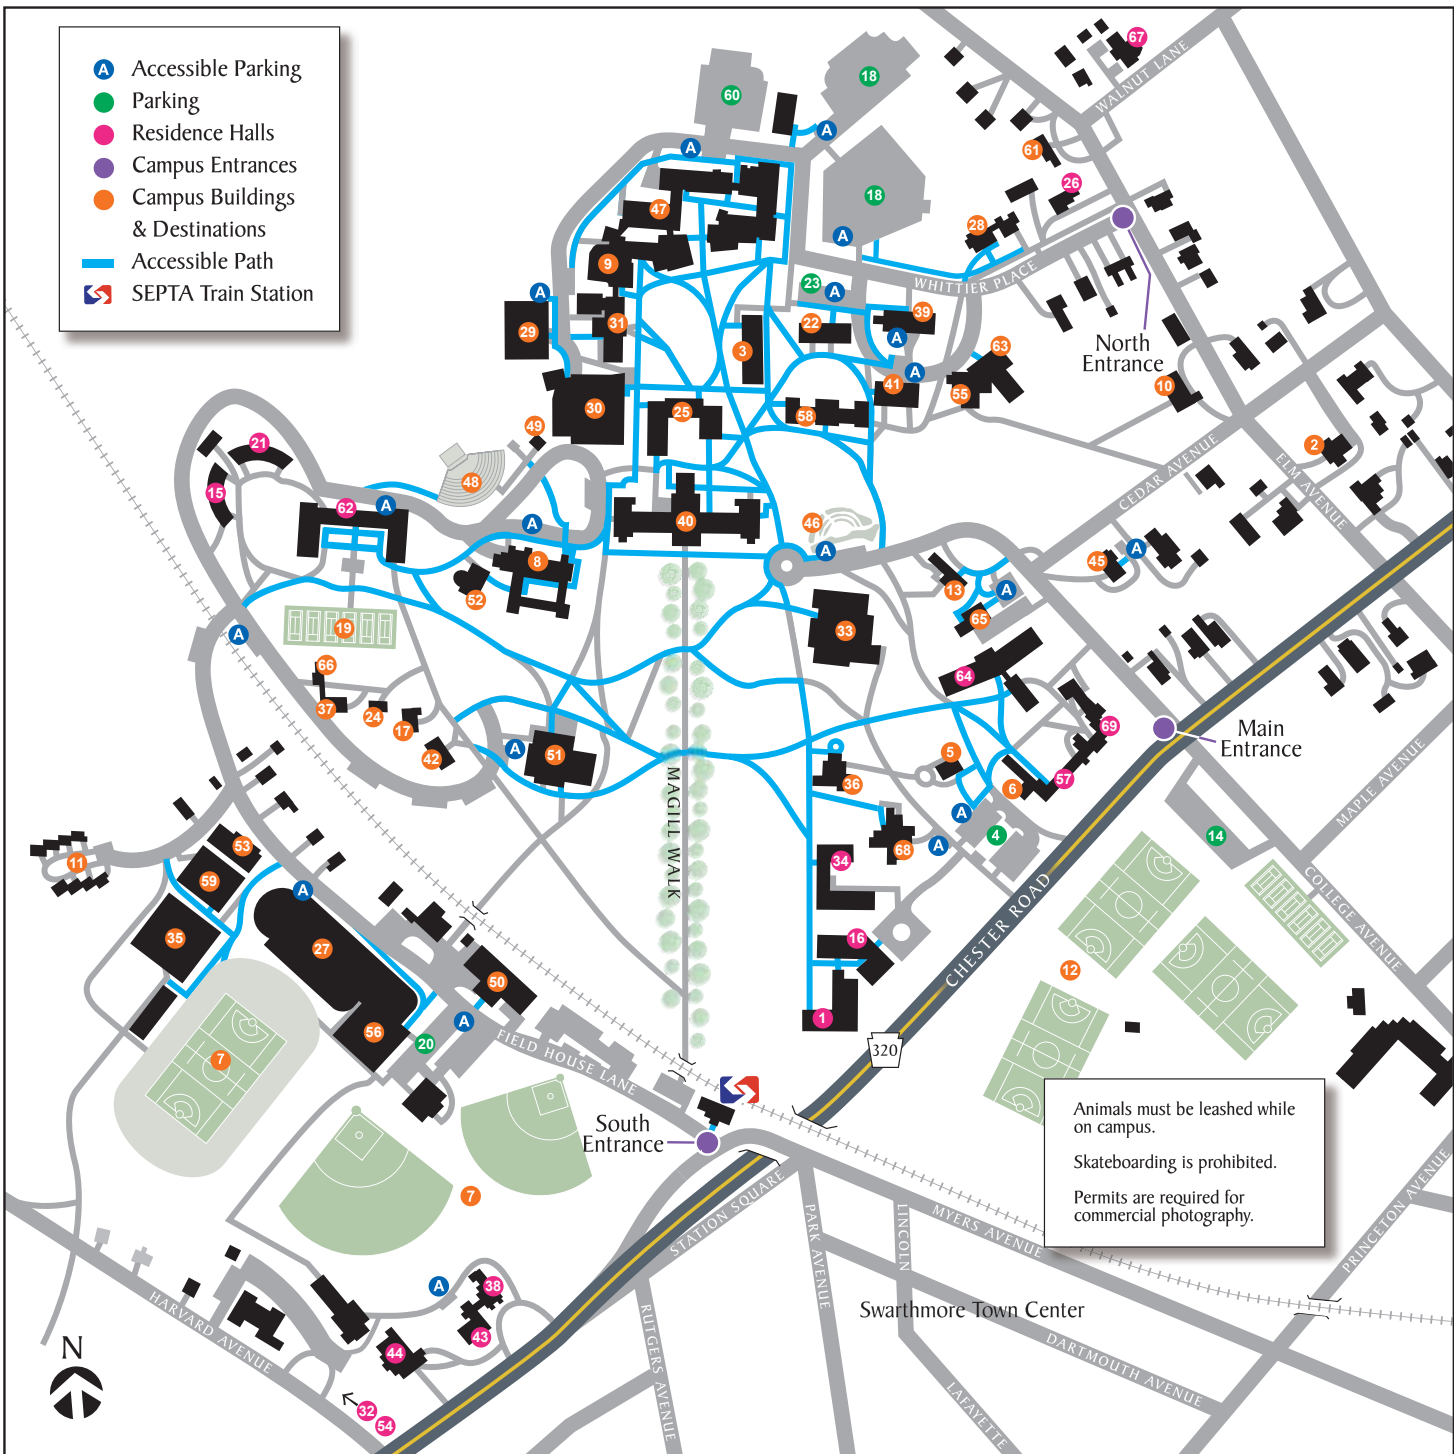

- A Accessible Parking
- Parking
- Residence Halls
- Campus Entrances
- Campus Buildings & Destinations
- Accessible Path
- SEPTA Train Station

Animals must be leashed while on campus.
Skateboarding is prohibited.
Permits are required for commercial photography.

1 Alice Paul Hall 2 Ashton House 3 Beardsley Hall 4 Benjamin West Parking 5 Benjamin West House 6 Bond Memorial Hall 7 Clothier Fields 8 Clothier Hall 9 Cornell Library 10 Courtney Smith House 11 Crum Ledge 12 Cunningham Fields 13 Cunningham House 14 Cunningham Parking 15 Dana Hall 16 David Kemp Hall 17 Delta Upsilon House 18 DuPont Parking	19 Faulkner Tennis Courts 20 Field House Parking 21 Hollowell Hall 22 Hicks Hall 23 Hicks Parking 24 Kitao Student Art Gallery 25 Kohlberg Hall 26 Kyle House 27 Lamb/Miller Field House 28 Lang Center 29 Lang Music Building 30 Lang Performing Arts Ctr. 31 Martin Laboratory 32 Mary Lyon Hall 33 McCabe Library 35 Mullan Tennis Center 36 Old Tarble	37 Olde Club 38 Palmer Hall 39 Papazian Hall 40 Parrish Hall 41 Pearson Hall 42 Phi Psi House 43 Pittenger Hall 44 Roberts Hall 45 Robinson House 46 Rose Garden 47 Science Center 48 Scott Amphitheater 49 Scott Building 50 Service Building 51 Sharples Dining Hall 52 Sproul Alumni House 53 Squash Courts 54 Strath Haven Condo	55 Swarthmore Friends Mtg. 56 Tarble Pavilion 57 The Lodges 58 Trotter Hall 59 Ware Pool 60 Water Tower Parking 61 West House 62 Wharton Hall 63 Whittier House 64 Willets Hall 65 Wister Center 66 Women's Resource Center 67 Woolman House 68 Worth Health Center 69 Worth Residence Hall <u>DESTINATIONS</u> 40 Admissions 52 Alumni Relations	45 Black Cultural Center 8 Bookstore 41 Business Office 40 Dean's Office 33 Friends Historical Library 41 Human Resources 8 Intercultural Center 30 List Gallery 33 Peace Collection 40 President's Office 5 Public Safety 25 Scheuer Room 13 Scott Arboretum Offices 8 Tarble All Campus Space 29 Underhill Library 5 Visitor Information