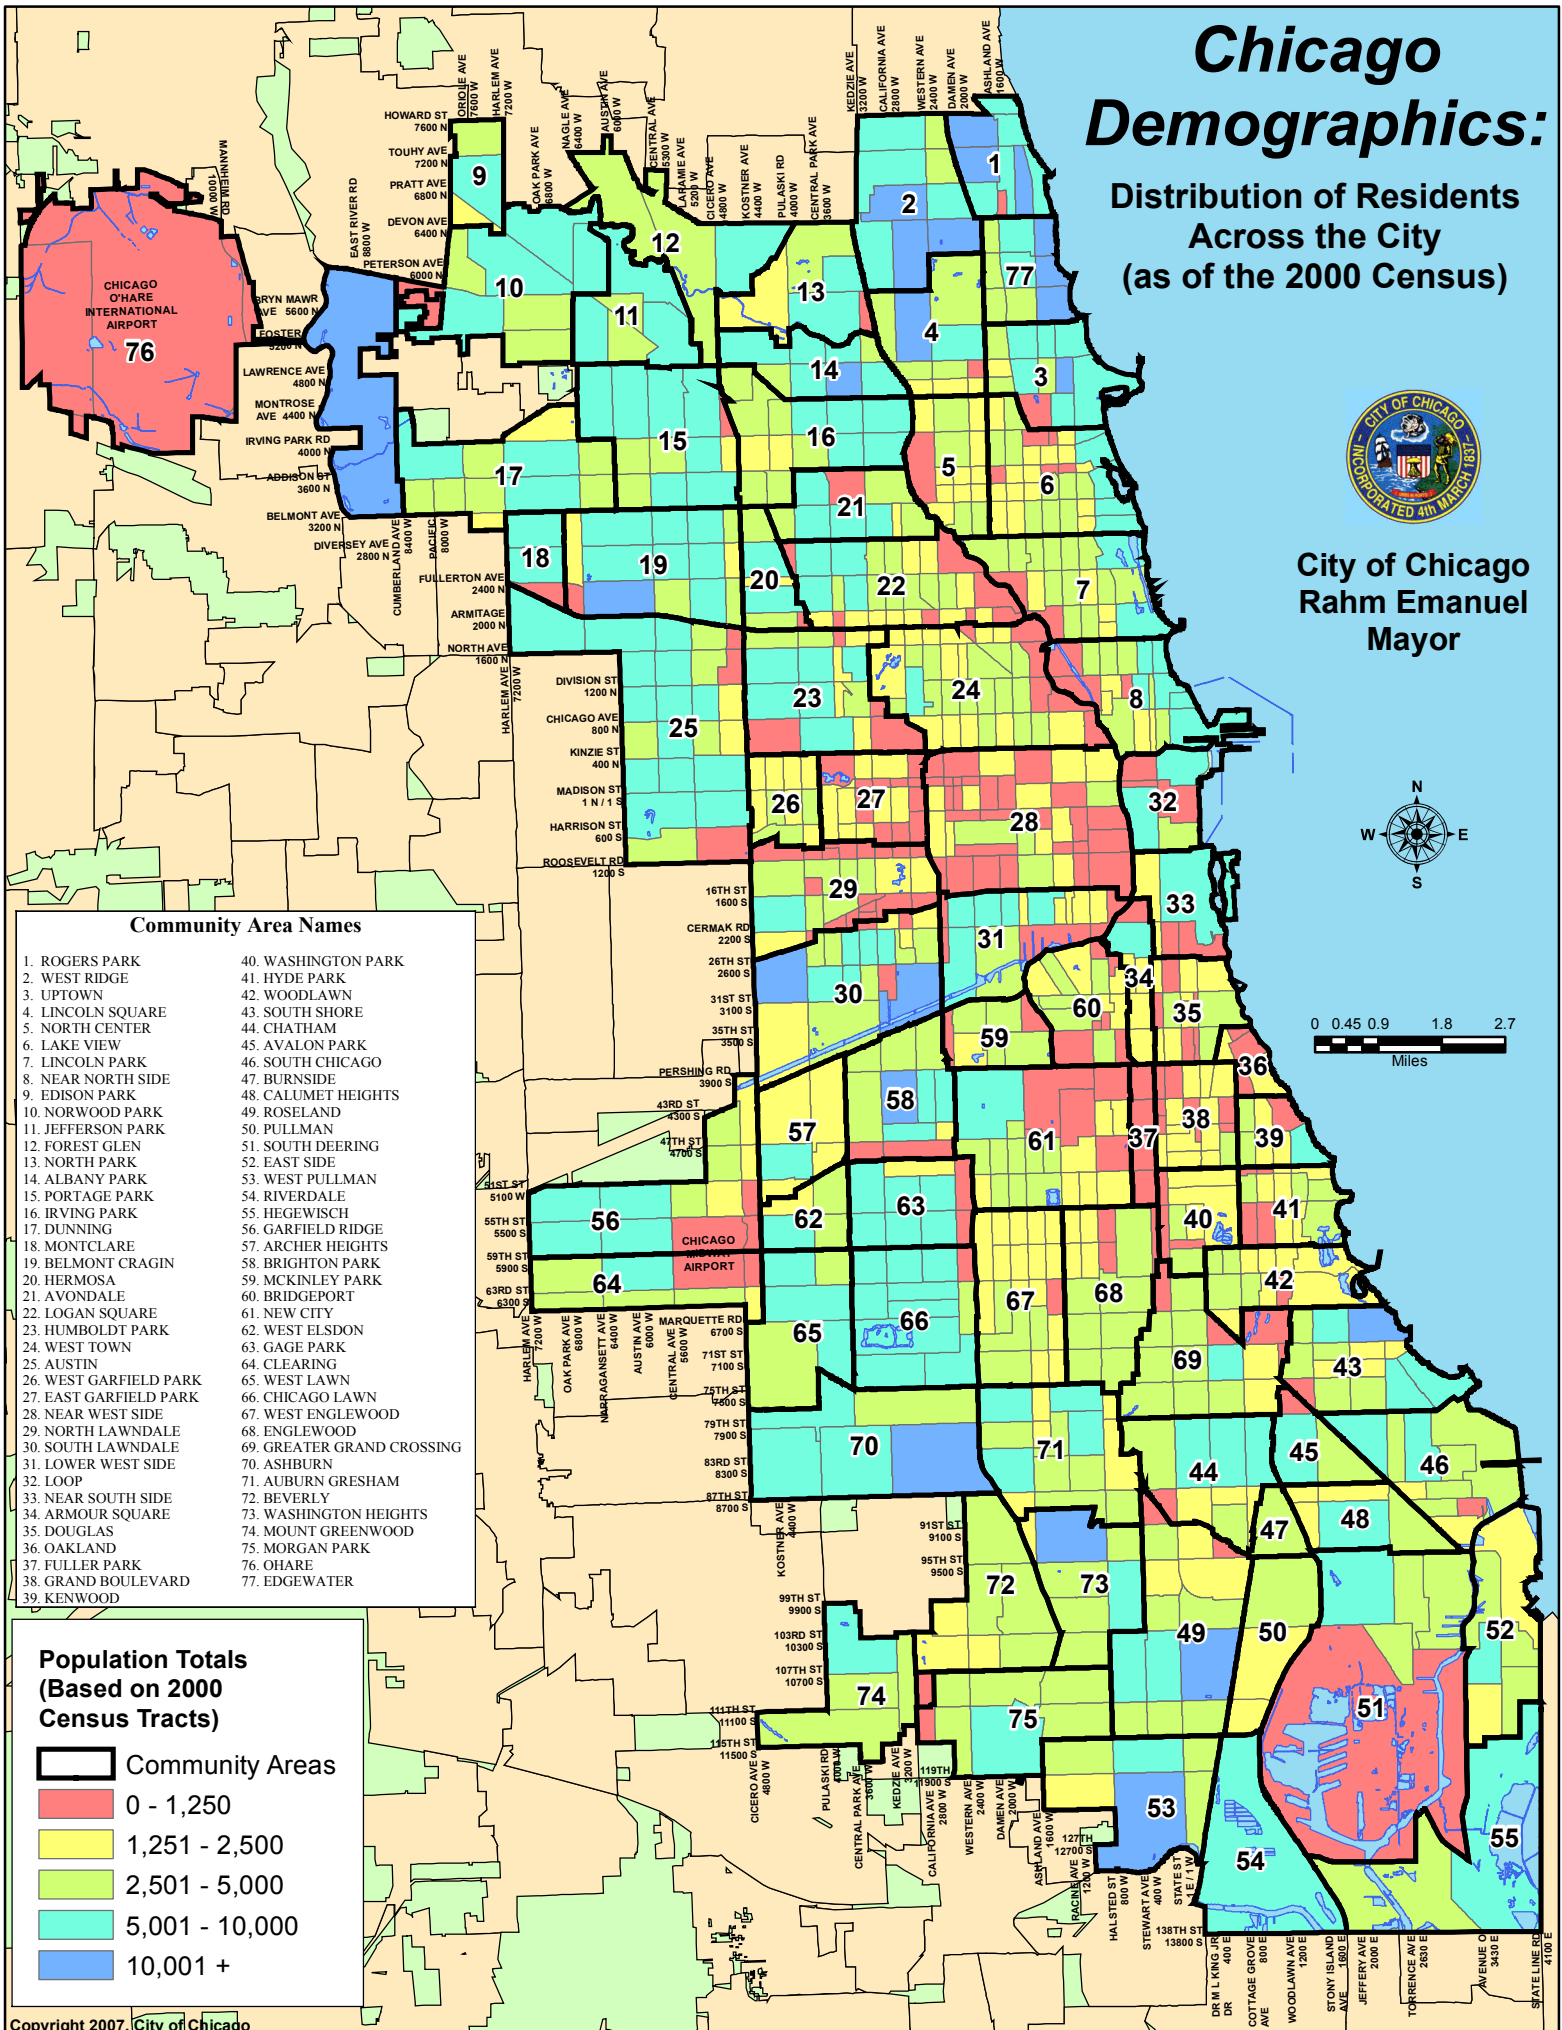

# Chicago Demographics:

Distribution of Residents  
Across the City  
(as of the 2000 Census)

City of Chicago  
Rahm Emanuel  
Mayor

### Population Totals (Based on 2000 Census Tracts)

- Community Areas
- 0 - 1,250
- 1,251 - 2,500
- 2,501 - 5,000
- 5,001 - 10,000
- 10,001 +