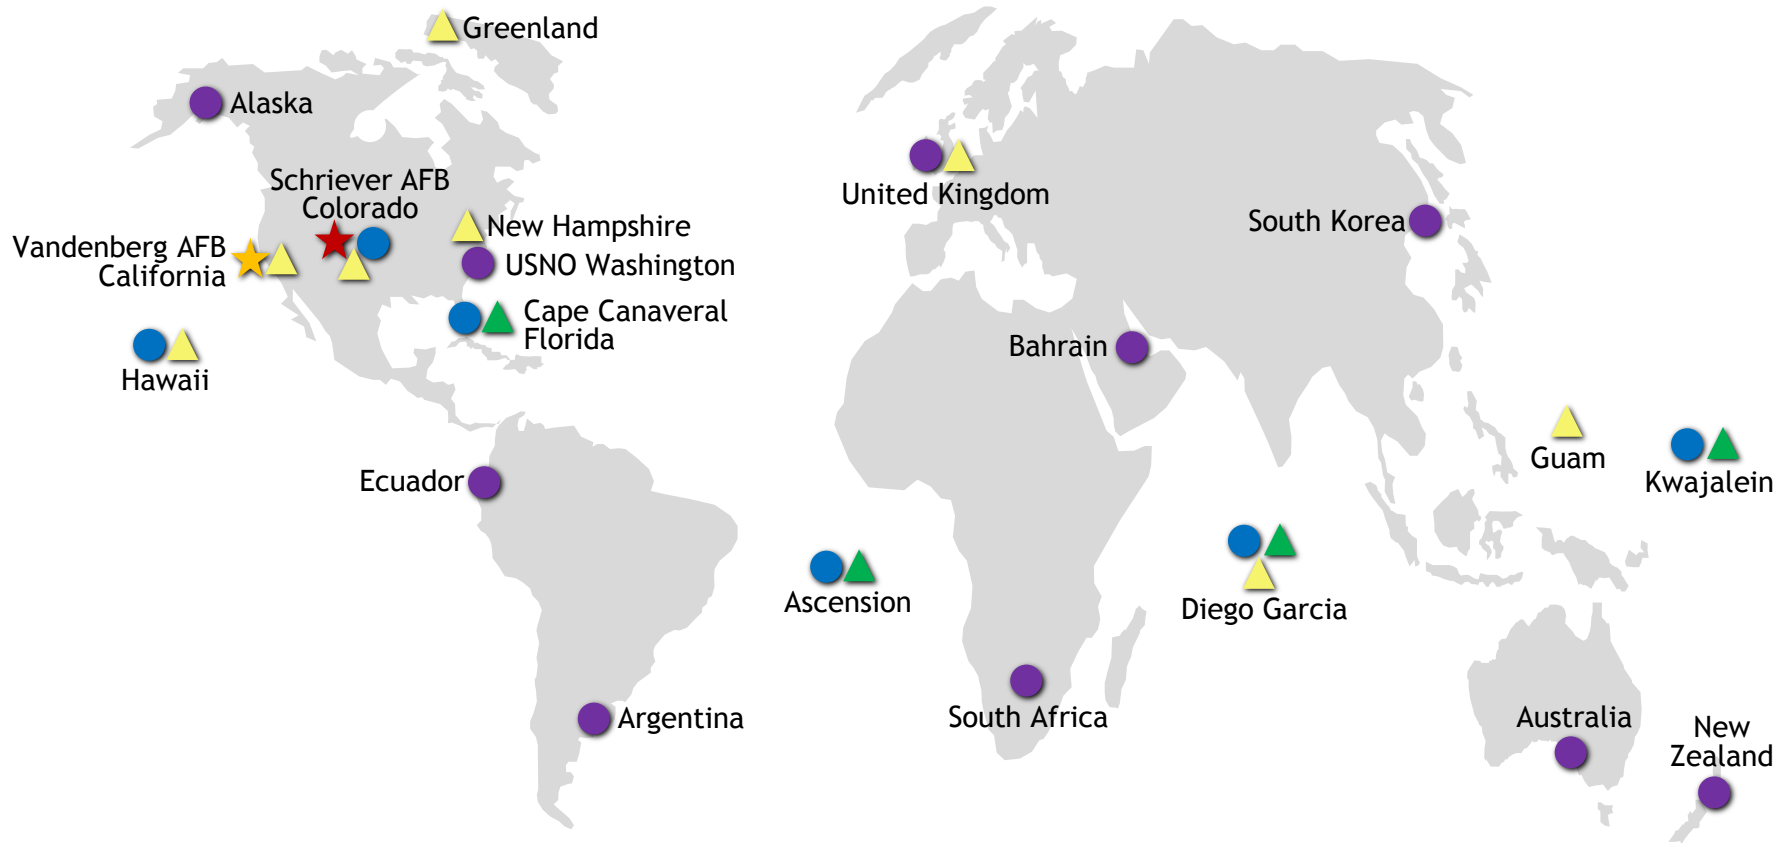

GPS Control Segment

- ★ Master Control Station
- ▲ Ground Antenna
- Air Force Monitor Station
- ★ Alternate Master Control Station
- ▲ AFSCN Remote Tracking Station
- NGA Monitor Station