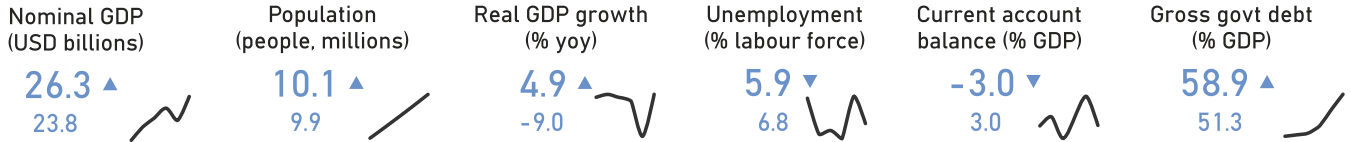

## HONDURAS

Key economic indicators: 2021 (top), 2020 (bottom) and sparkline (2016-2021). Estimates are blue. Source: IMF WEO